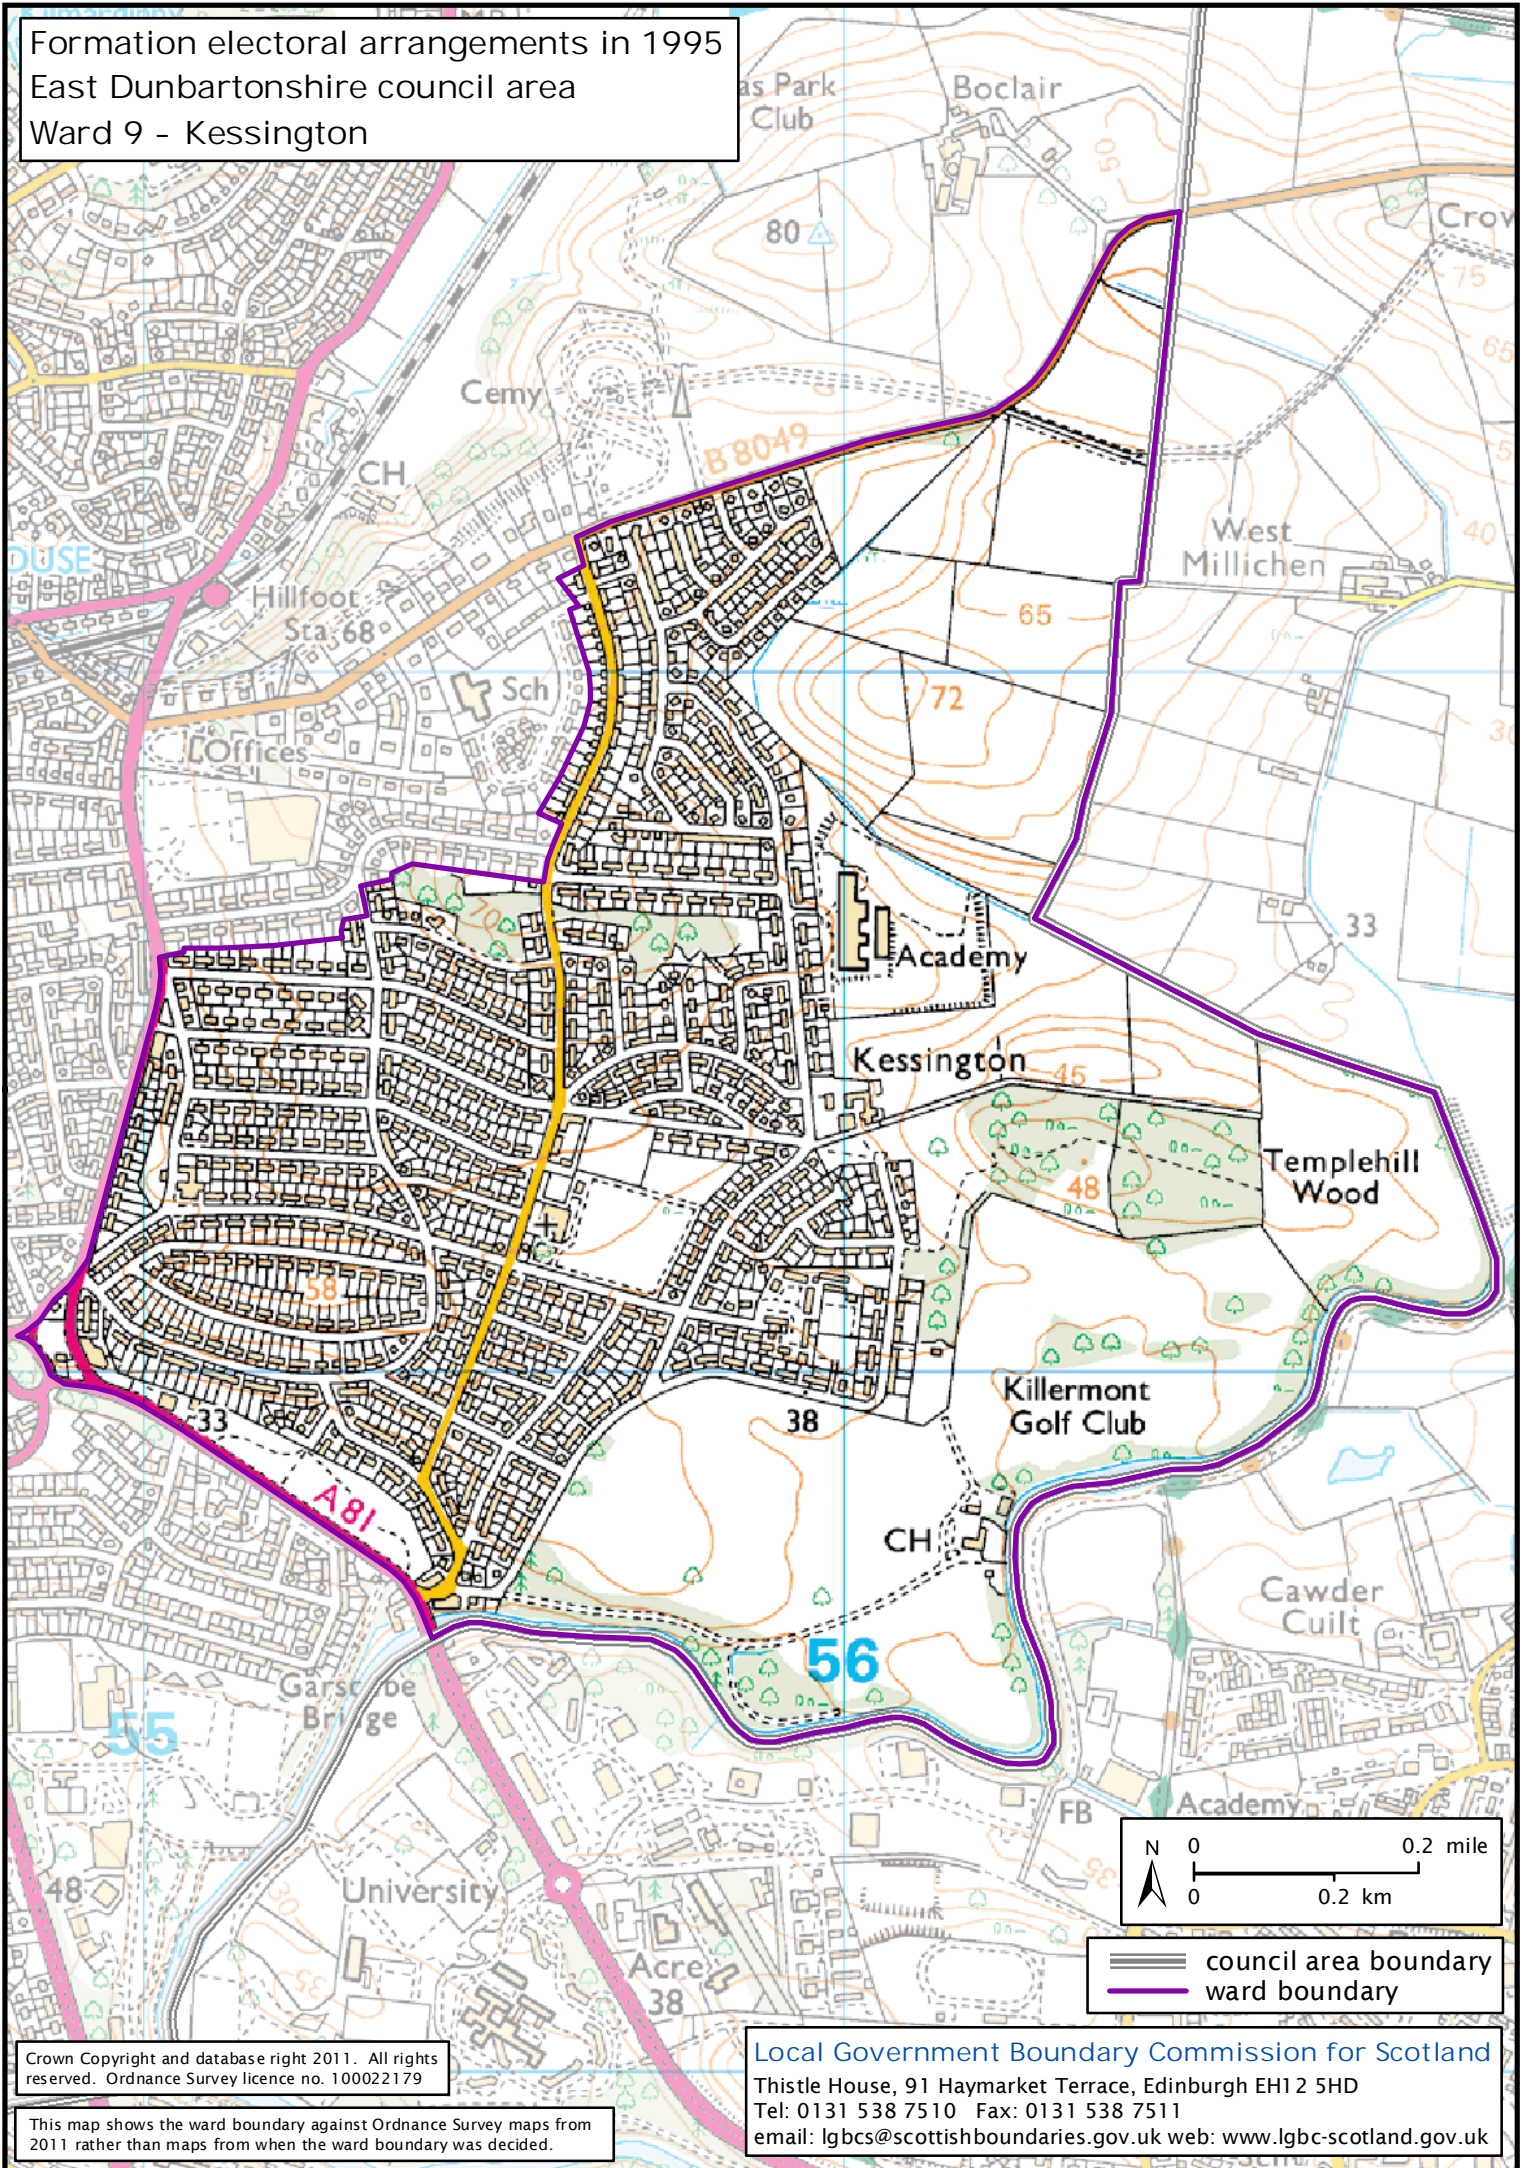

Formation electoral arrangements in 1995
 East Dunbartonshire council area
 Ward 9 - Kessington

Crown Copyright and database right 2011. All rights reserved. Ordnance Survey licence no. 100022179

This map shows the ward boundary against Ordnance Survey maps from 2011 rather than maps from when the ward boundary was decided.