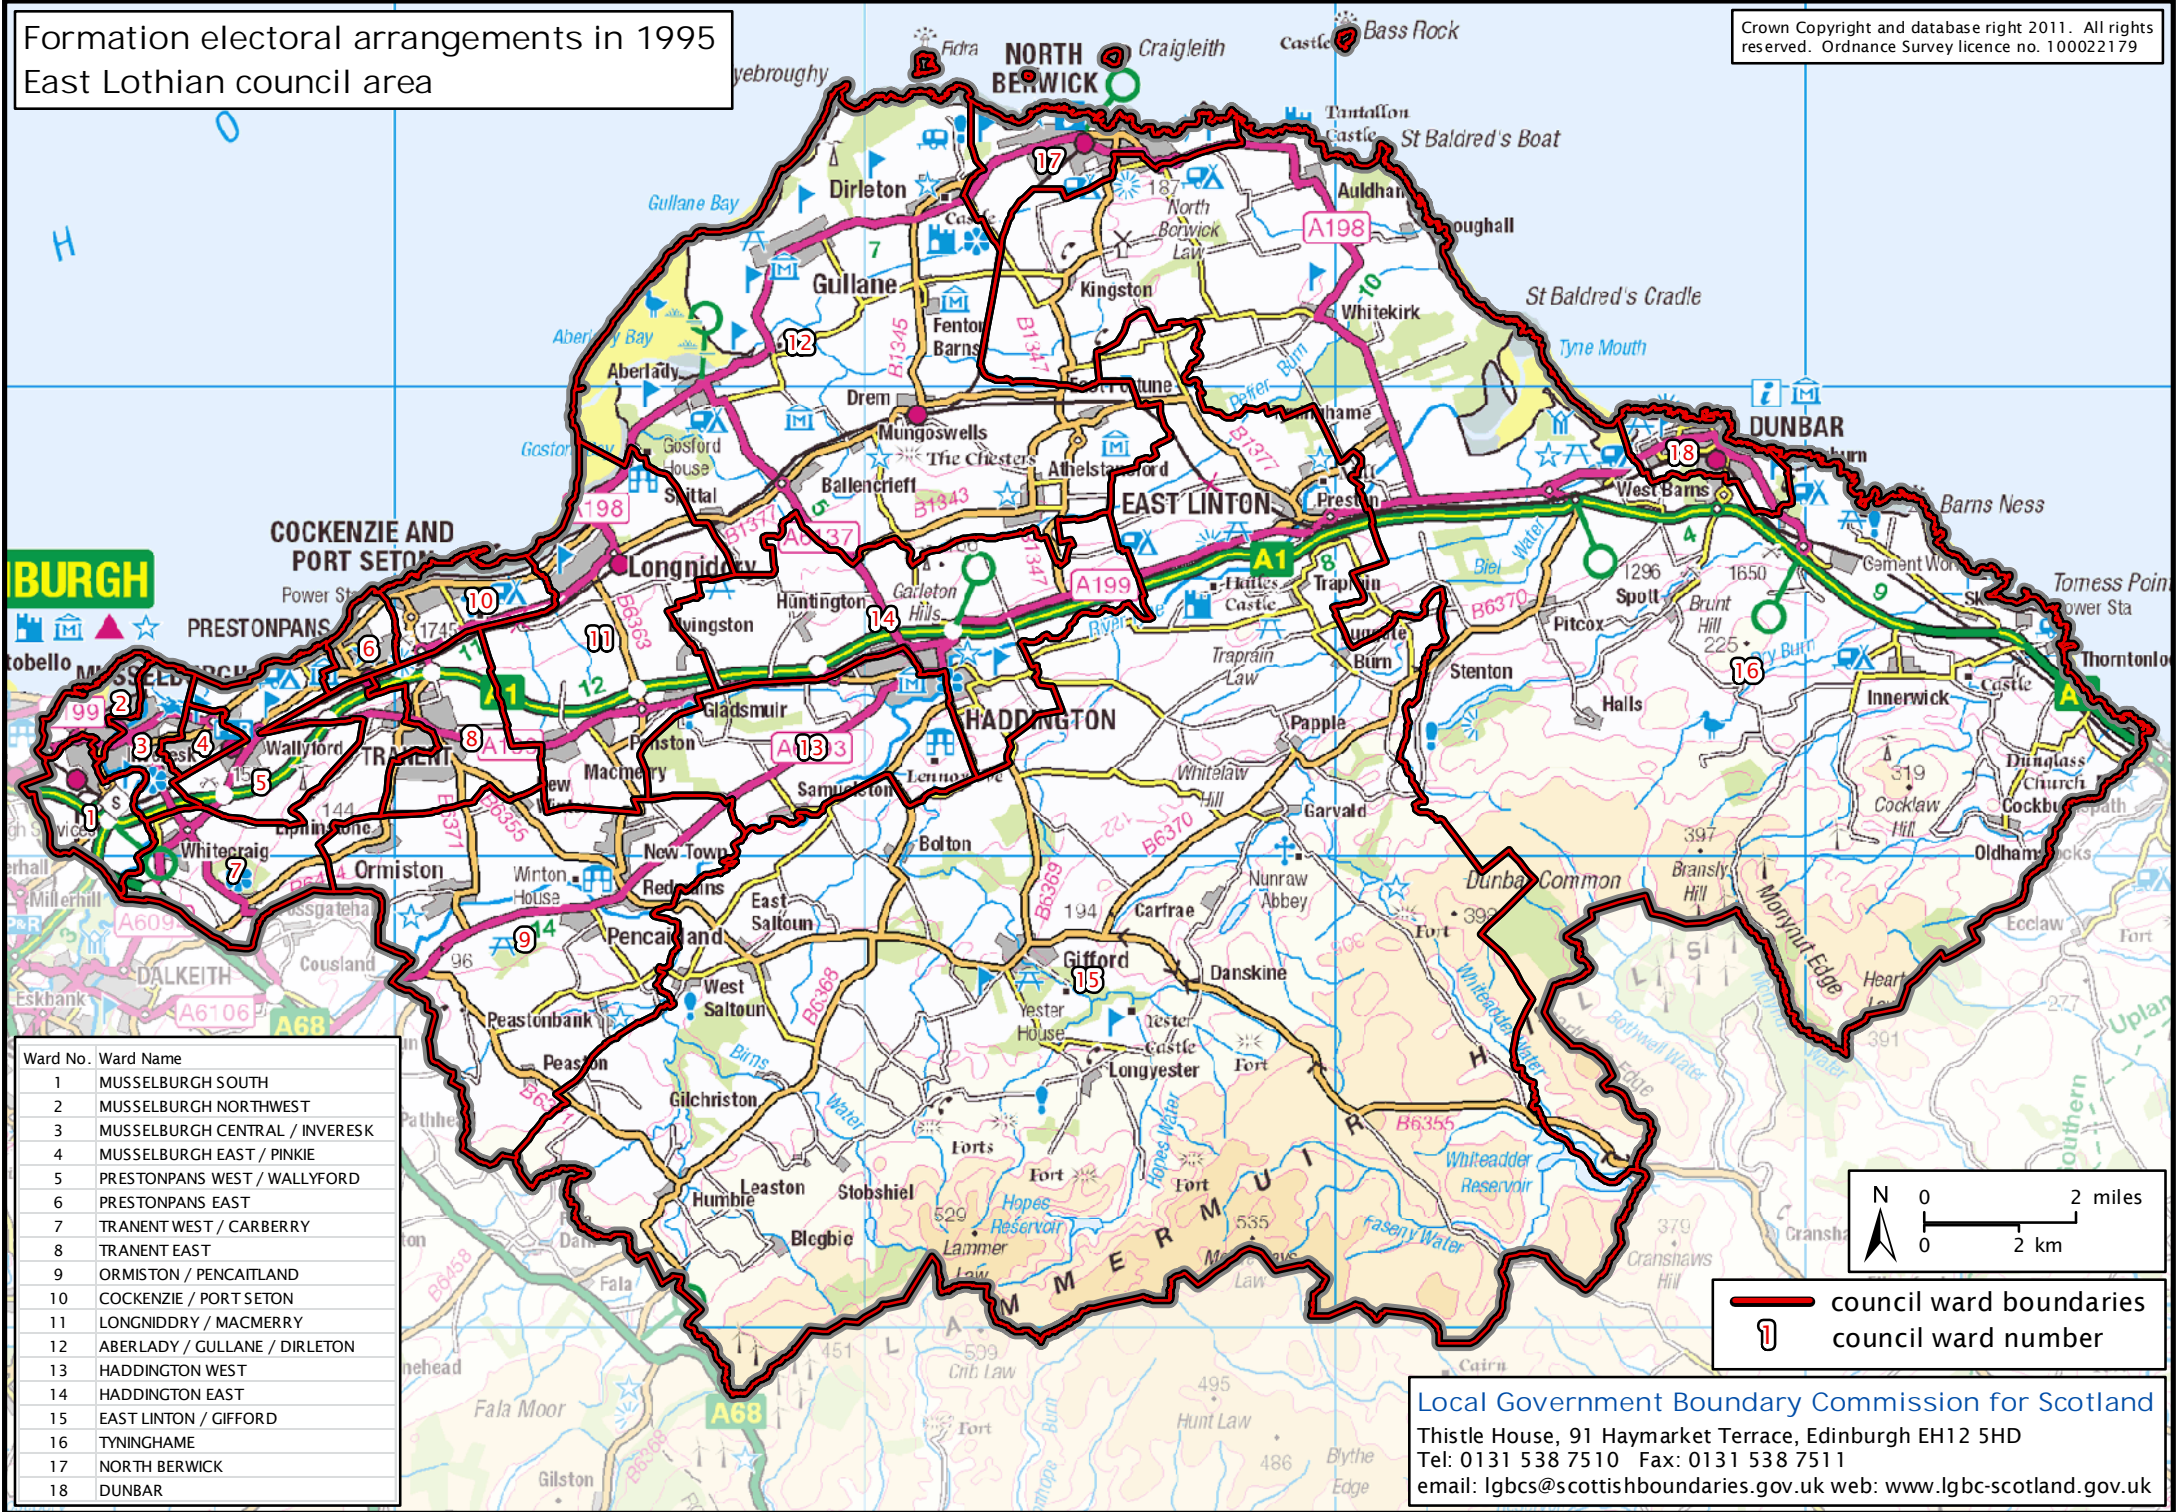

Formation electoral arrangements in 1995
East Lothian council area

Crown Copyright and database right 2011. All rights reserved. Ordnance Survey licence no. 100022179

Ward No.	Ward Name
1	MUSSELBURGH SOUTH
2	MUSSELBURGH NORTHWEST
3	MUSSELBURGH CENTRAL / INVERESK
4	MUSSELBURGH EAST / PINKIE
5	PRESTONPANS WEST / WALLYFORD
6	PRESTONPANS EAST
7	TRANENT WEST / CARBERRY
8	TRANENT EAST
9	ORMISTON / PENCAITLAND
10	COCKENZIE / PORT SETON
11	LONGNIDDY / MACMERRY
12	ABERLADY / GULLANE / DIRLETON
13	HADDINGTON WEST
14	HADDINGTON EAST
15	EAST LINTON / GIFFORD
16	TYNINGHAME
17	NORTH BERWICK
18	DUNBAR

 council ward boundaries
 council ward number

Local Government Boundary Commission for Scotland
 Thistle House, 91 Haymarket Terrace, Edinburgh EH12 5HD
 Tel: 0131 538 7510 Fax: 0131 538 7511
 email: lgbcsc@scottishboundaries.gov.uk web: www.lgbc-scotland.gov.uk