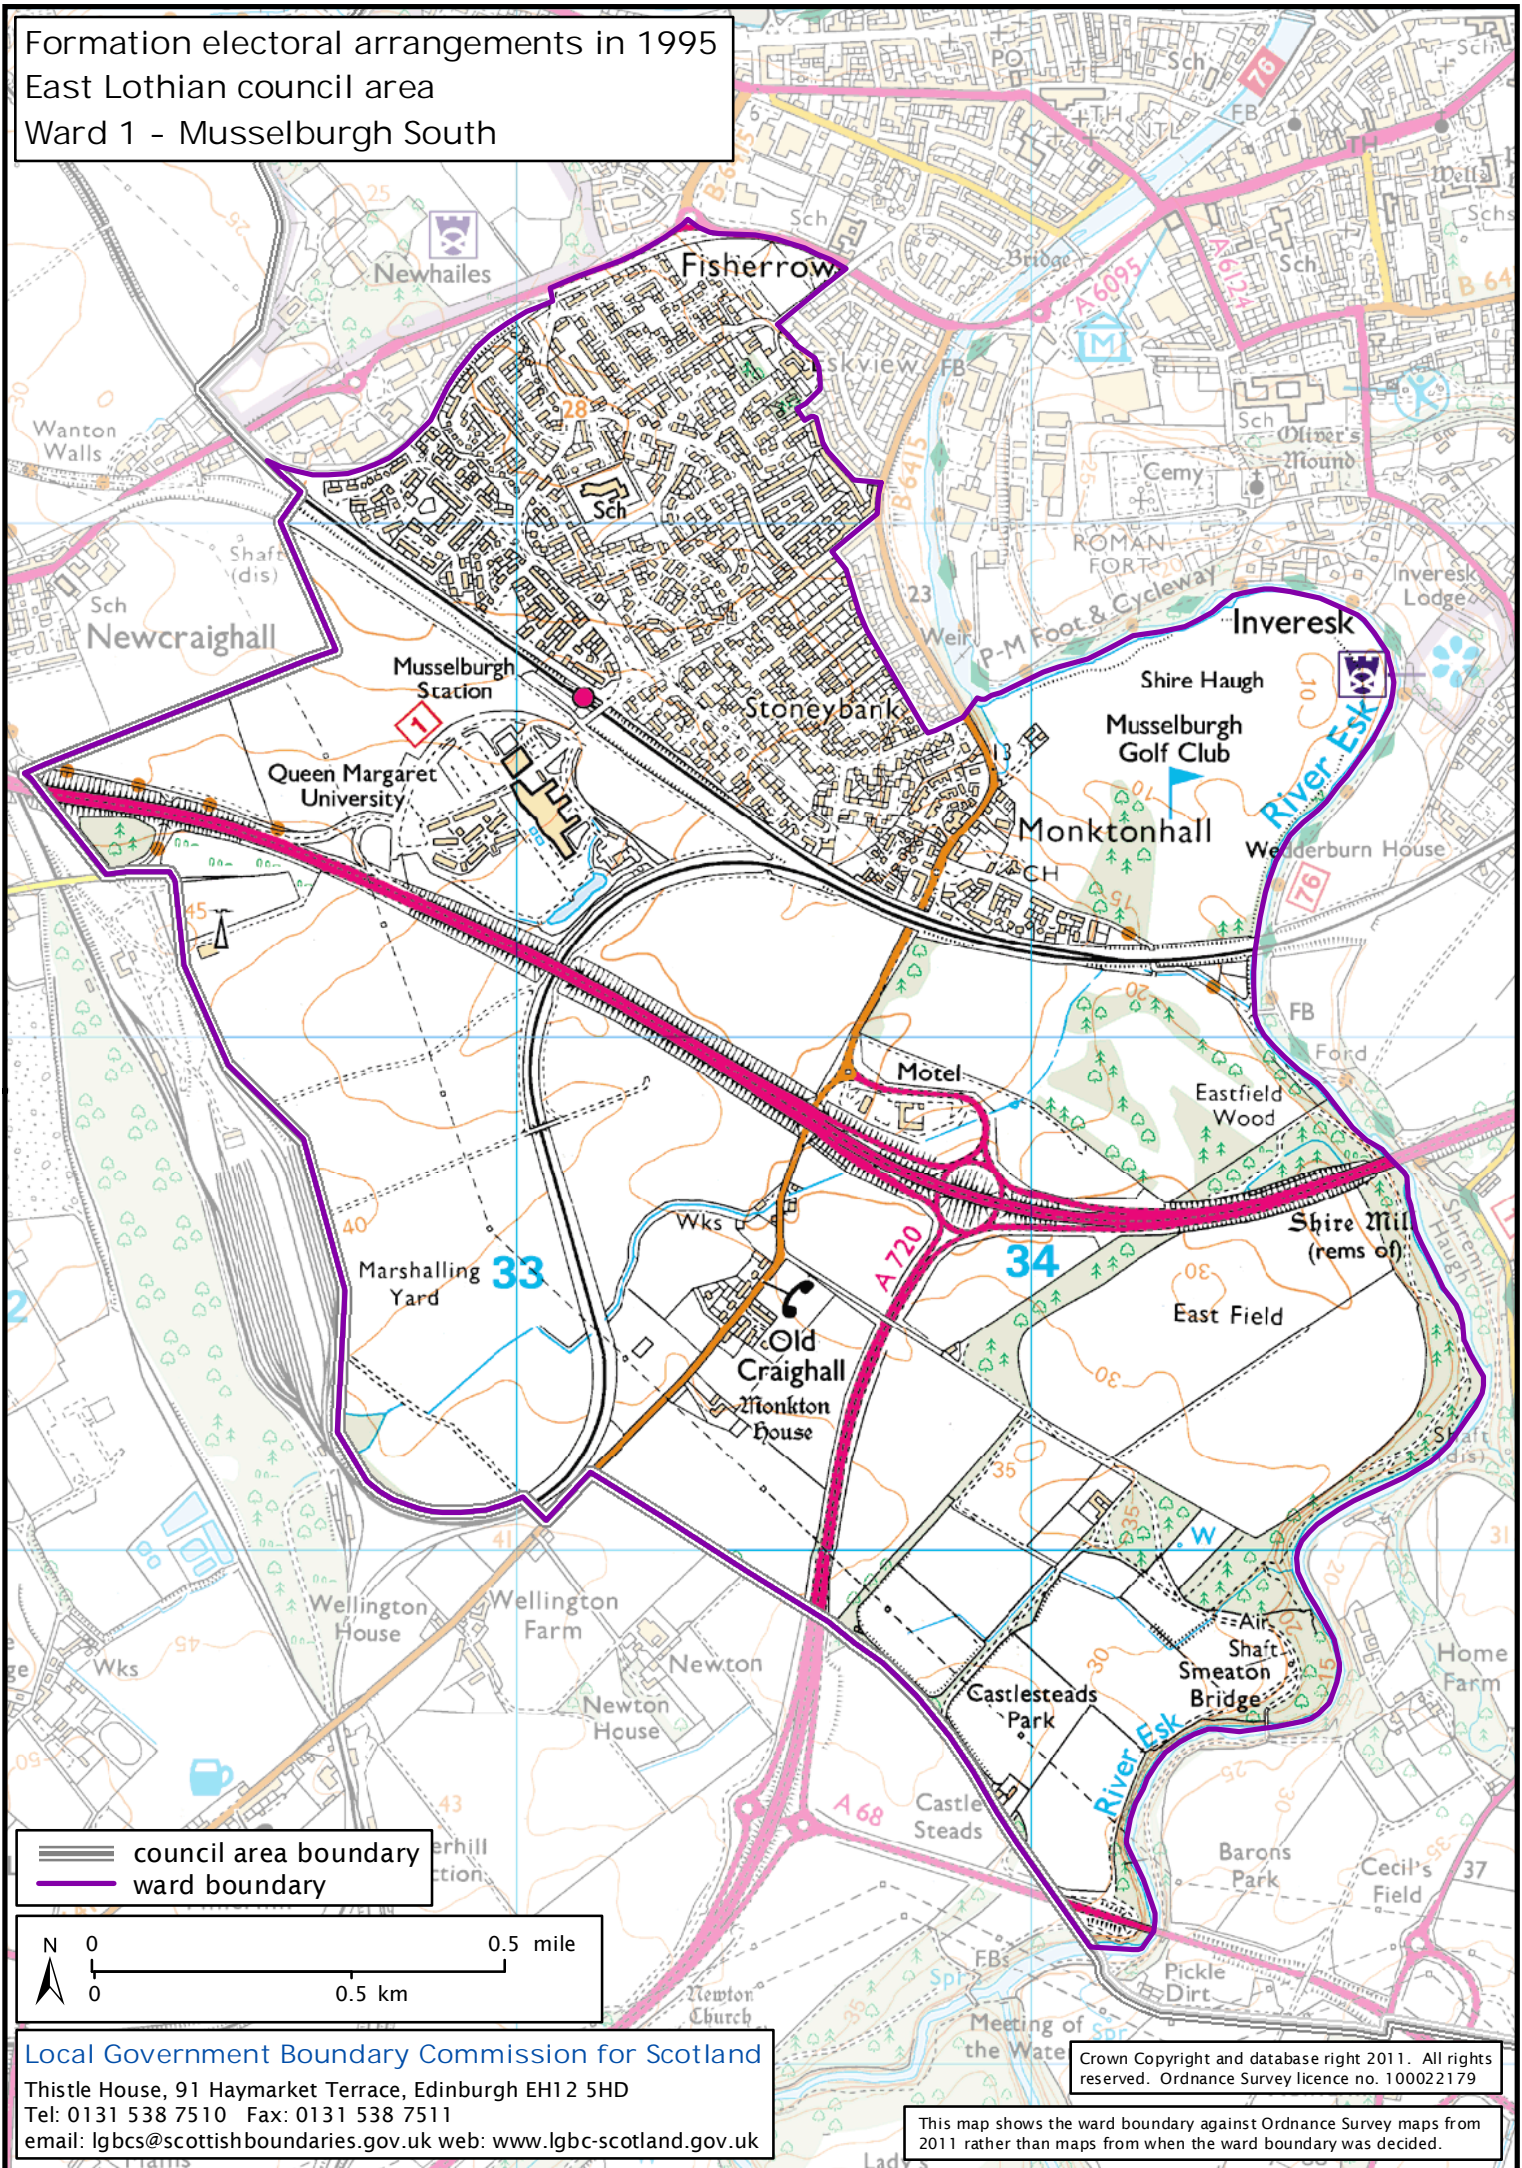

Formation electoral arrangements in 1995  
 East Lothian council area  
 Ward 1 - Musselburgh South

Local Government Boundary Commission for Scotland  
 Thistle House, 91 Haymarket Terrace, Edinburgh EH12 5HD  
 Tel: 0131 538 7510 Fax: 0131 538 7511  
 email: lgbc@scottishboundaries.gov.uk web: www.lgbc-scotland.gov.uk

Crown Copyright and database right 2011. All rights reserved. Ordnance Survey licence no. 100022179

This map shows the ward boundary against Ordnance Survey maps from 2011 rather than maps from when the ward boundary was decided.