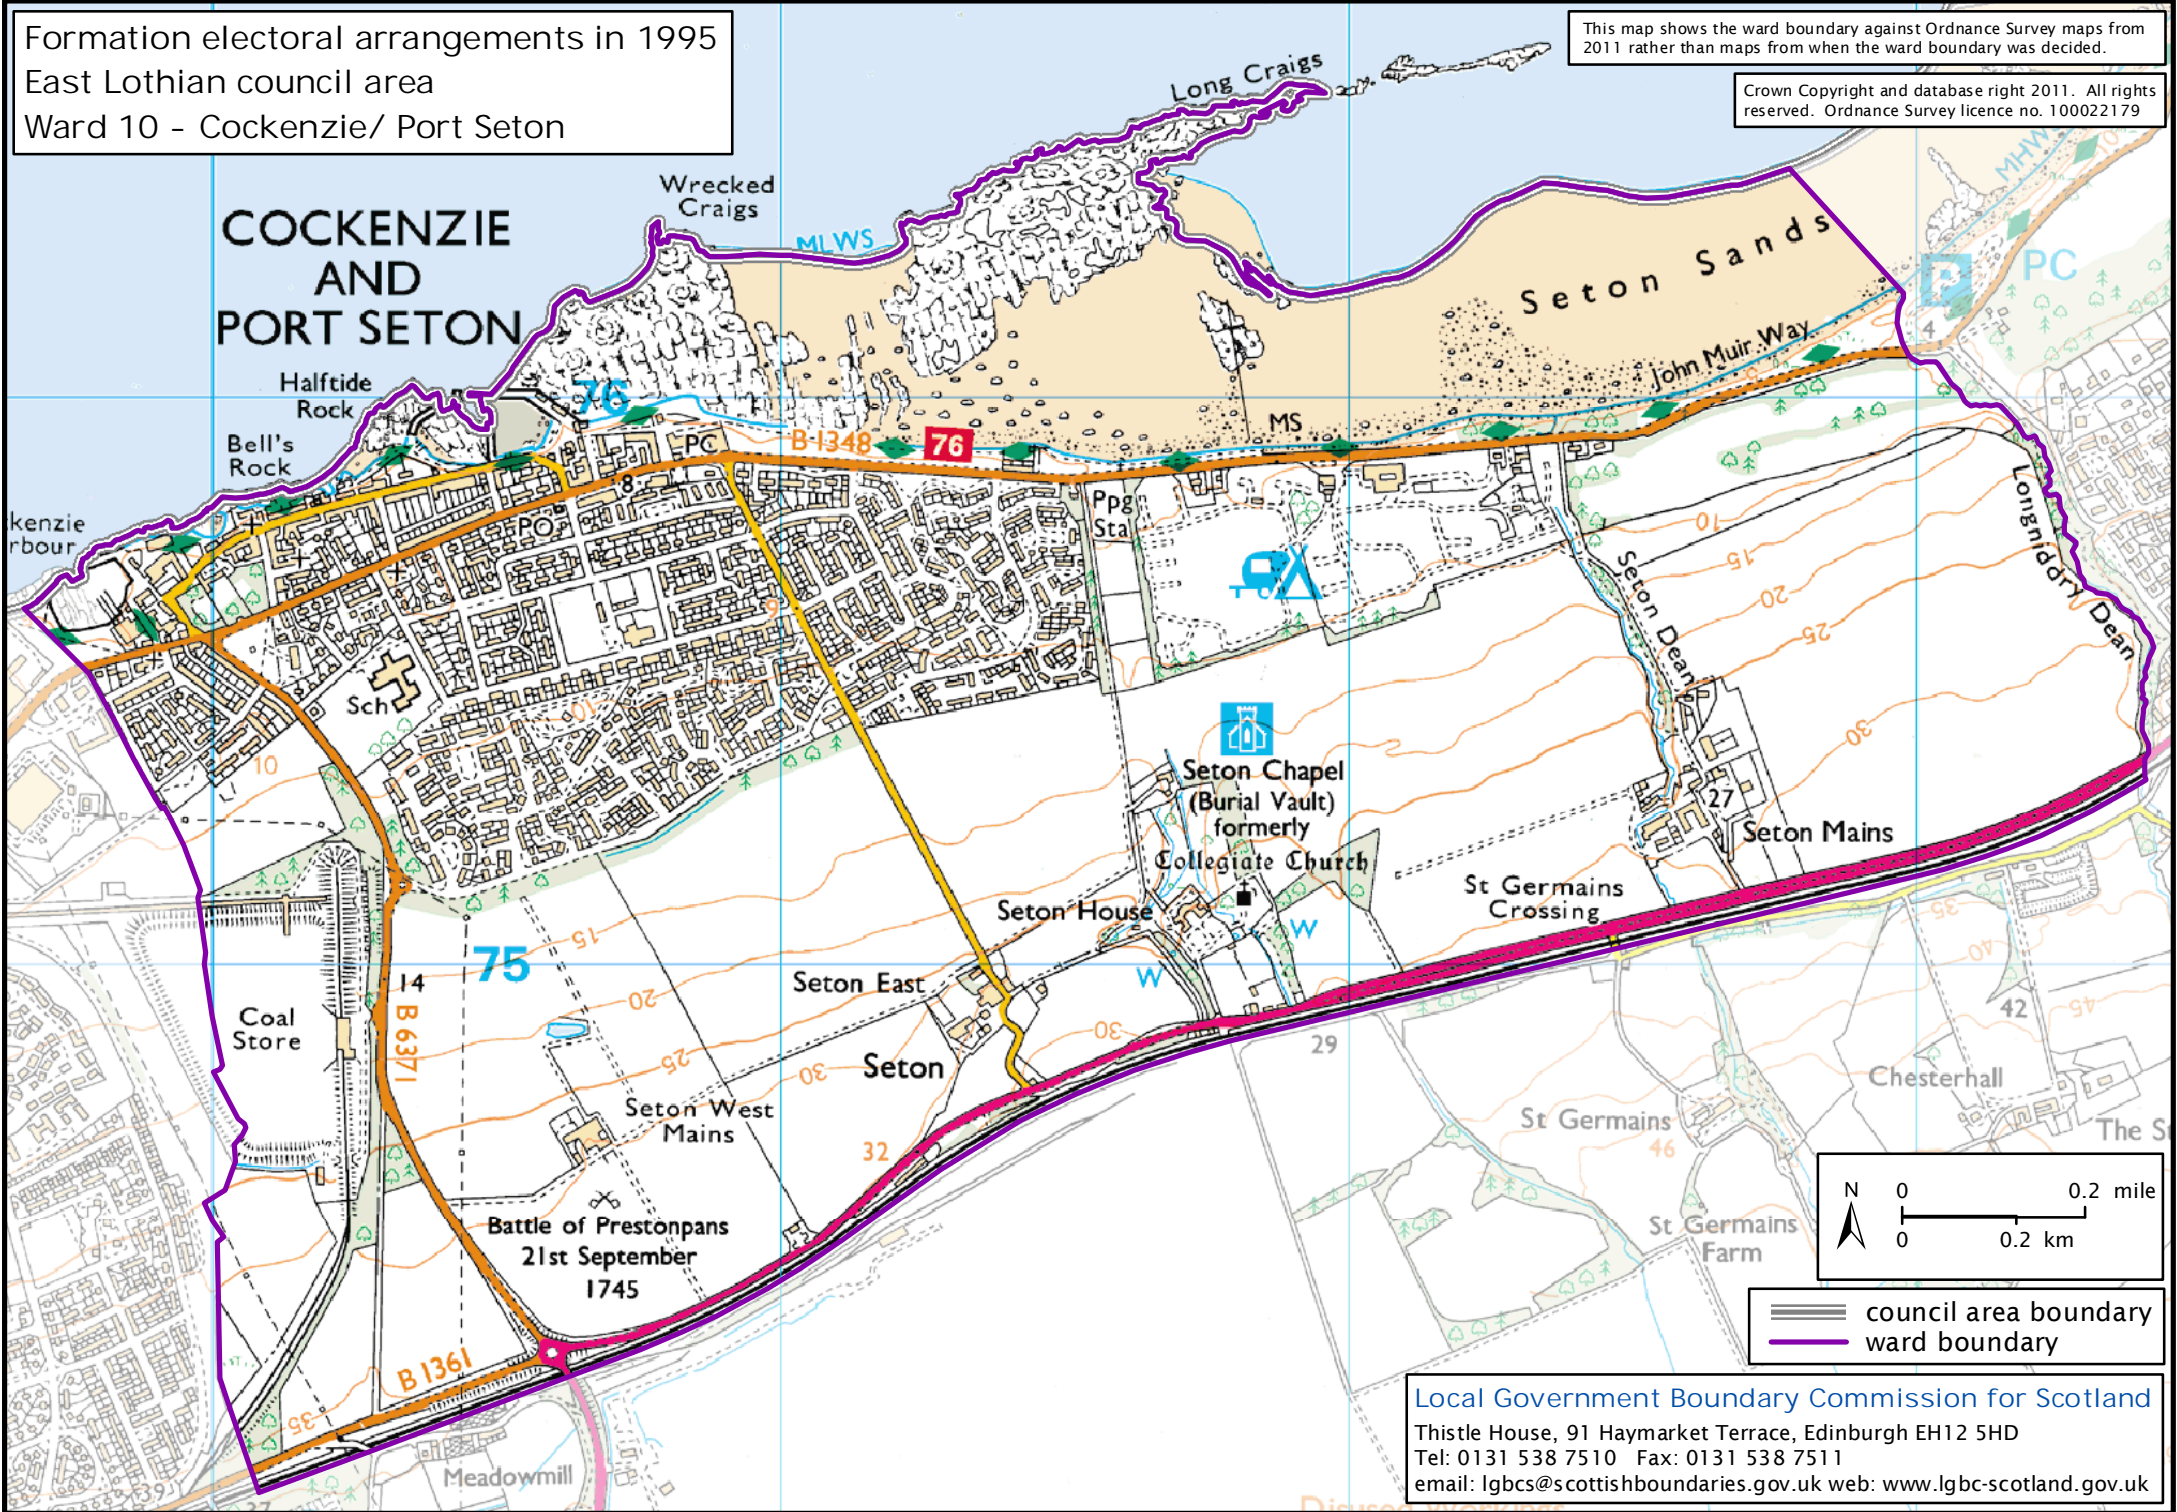

Formation electoral arrangements in 1995
East Lothian council area
Ward 10 - Cockenzie/ Port Seton

This map shows the ward boundary against Ordnance Survey maps from 2011 rather than maps from when the ward boundary was decided.

Crown Copyright and database right 2011. All rights reserved. Ordnance Survey licence no. 10002179

COCKENZIE AND PORT SETON

— council area boundary
— ward boundary

Local Government Boundary Commission for Scotland
Thistle House, 91 Haymarket Terrace, Edinburgh EH12 5HD
Tel: 0131 538 7510 Fax: 0131 538 7511
email: lgbc@scottishboundaries.gov.uk web: www.lgbc-scotland.gov.uk