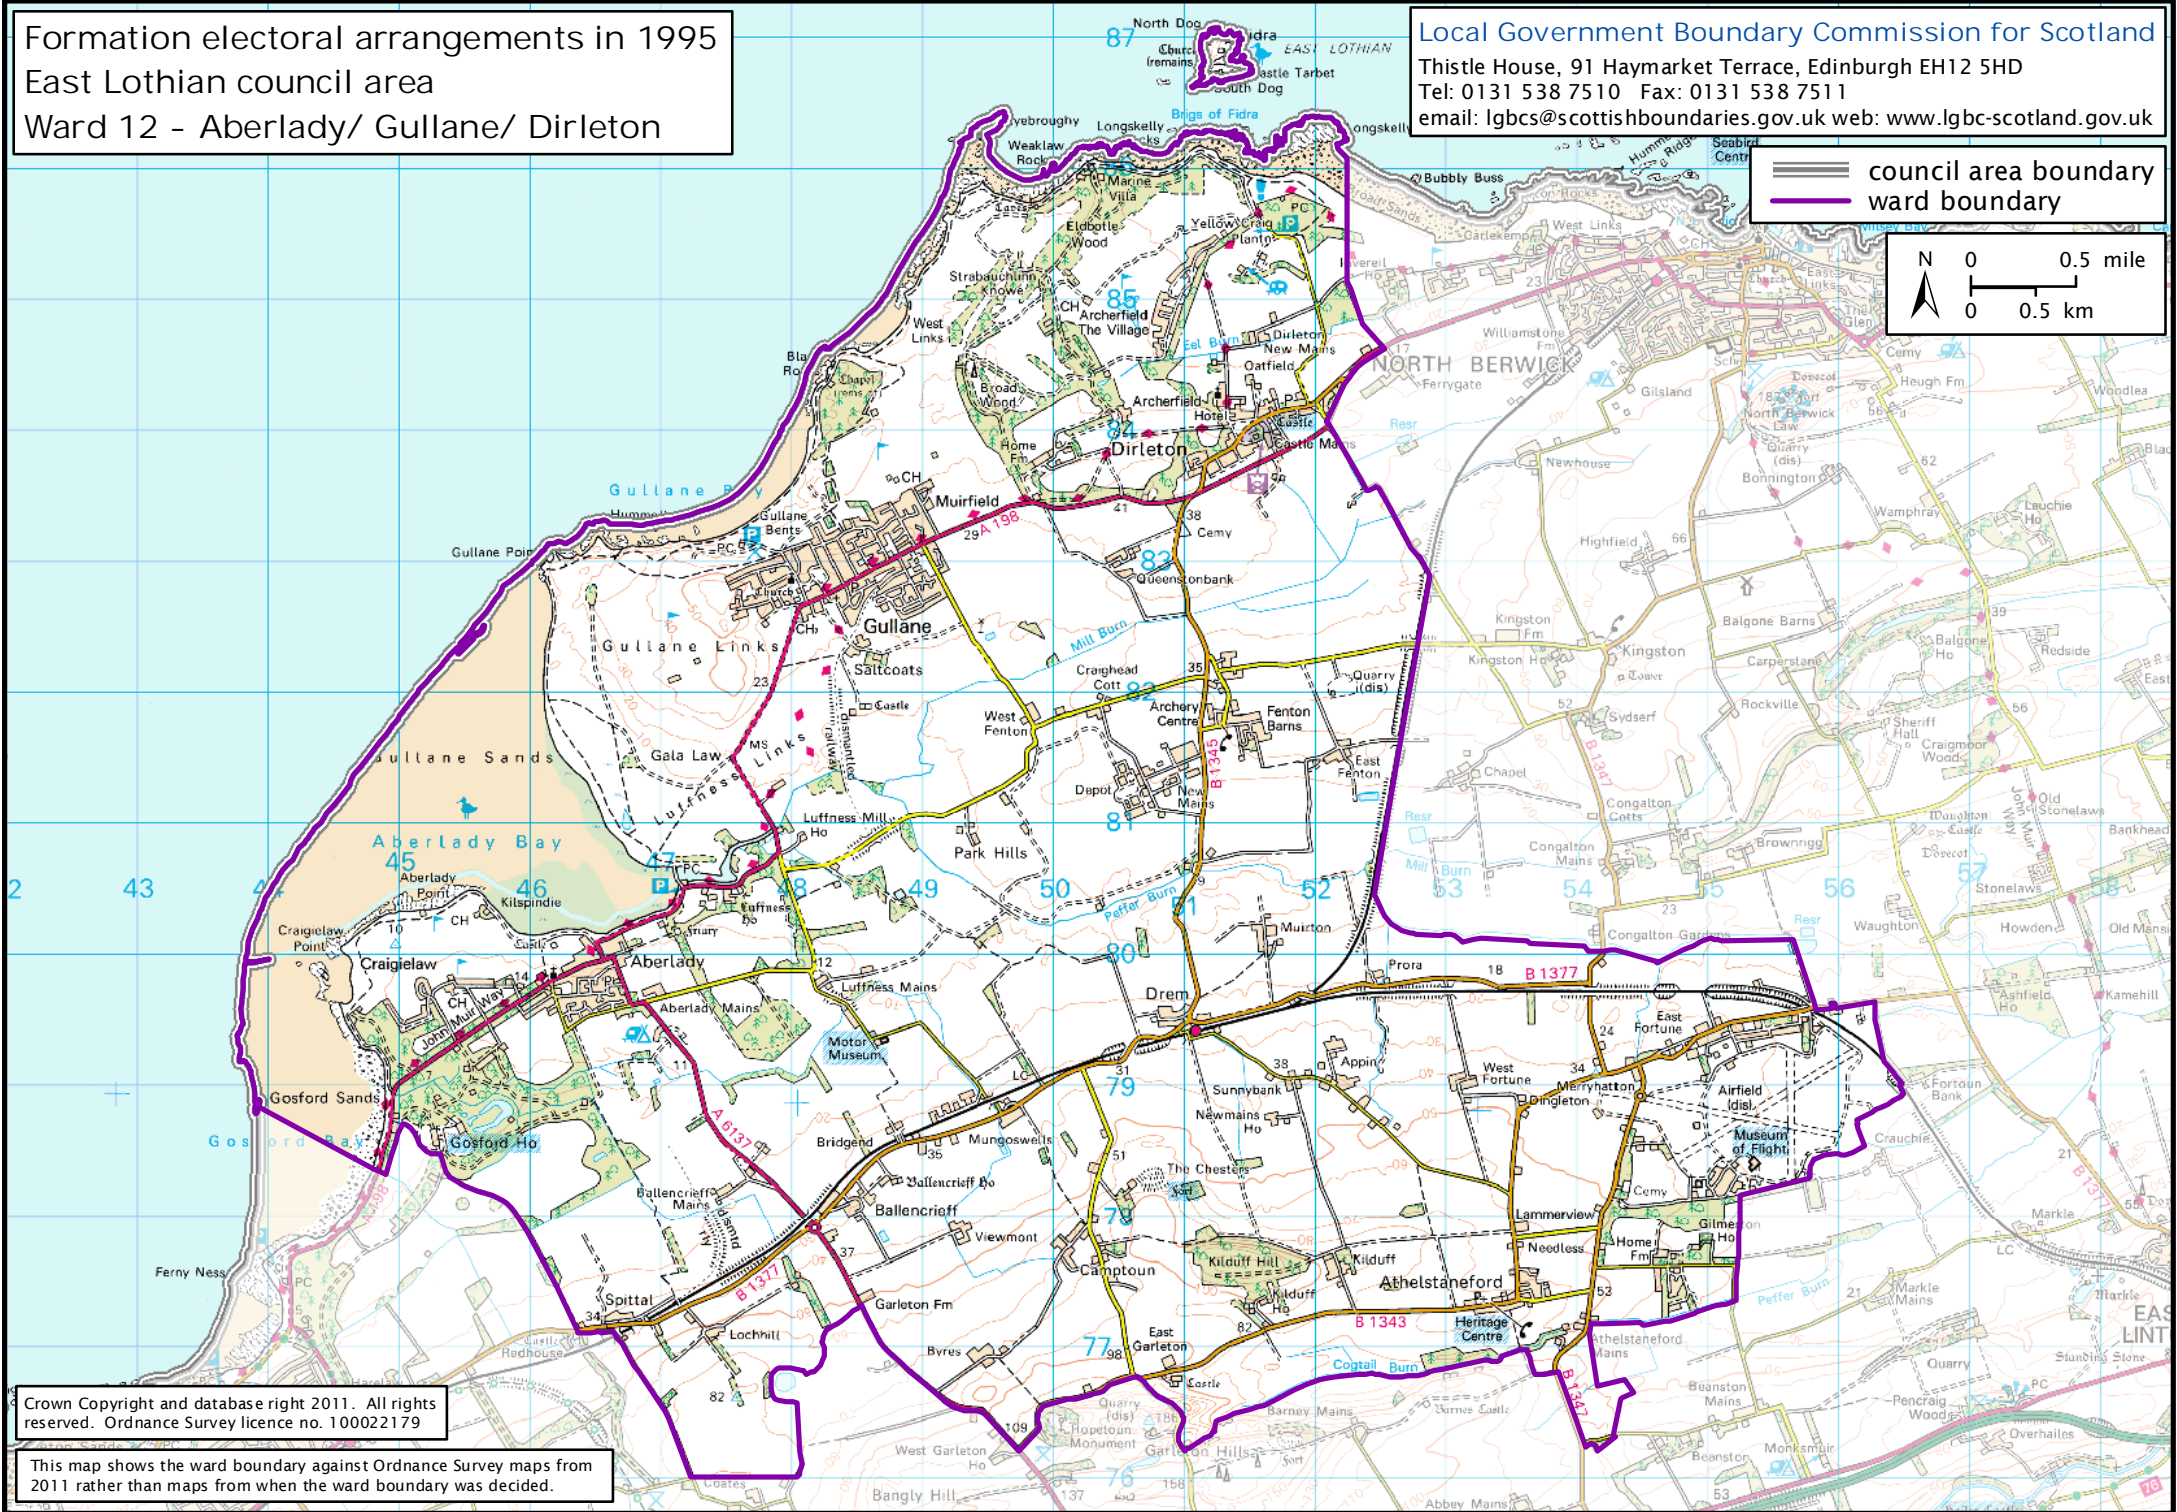

Formation electoral arrangements in 1995
 East Lothian council area
 Ward 12 - Aberlady/ Gullane/ Dirleton

Local Government Boundary Commission for Scotland
 Thistle House, 91 Haymarket Terrace, Edinburgh EH12 5HD
 Tel: 0131 538 7510 Fax: 0131 538 7511
 email: lgbcscottishboundaries.gov.uk web: www.lgbc-scotland.gov.uk

— council area boundary
 — ward boundary

Crown Copyright and database right 2011. All rights reserved. Ordnance Survey licence no. 10002179

This map shows the ward boundary against Ordnance Survey maps from 2011 rather than maps from when the ward boundary was decided.