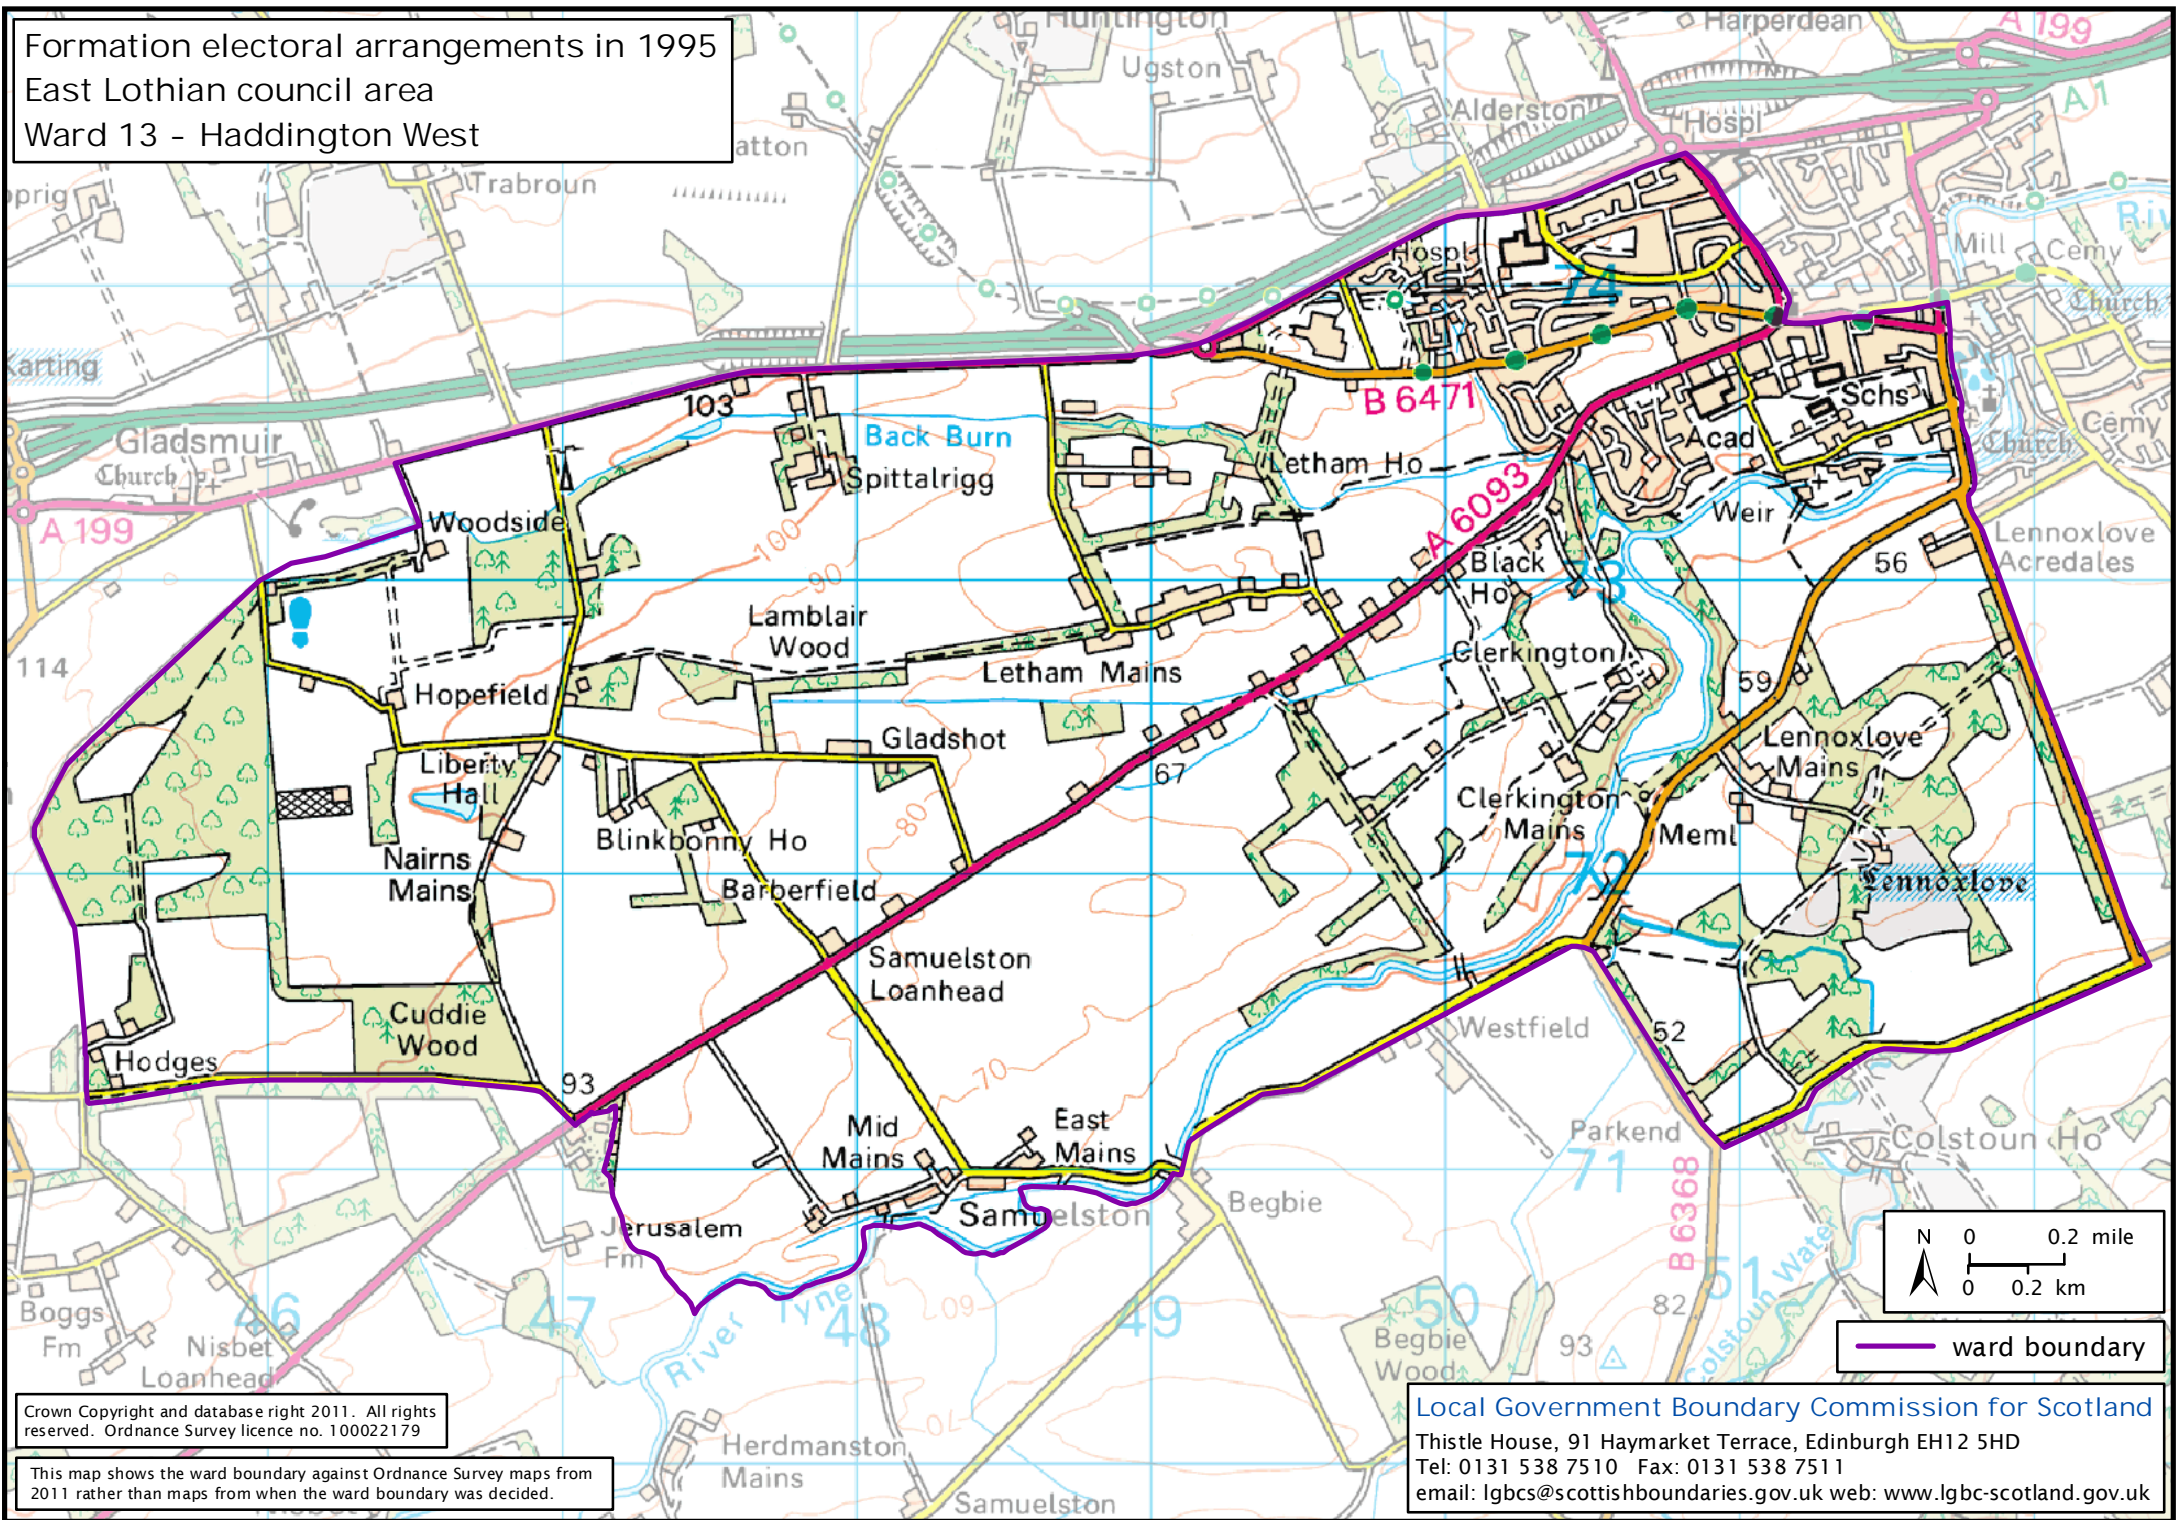

Formation electoral arrangements in 1995
 East Lothian council area
 Ward 13 - Haddington West

ward boundary

Crown Copyright and database right 2011. All rights reserved. Ordnance Survey licence no. 100022179

This map shows the ward boundary against Ordnance Survey maps from 2011 rather than maps from when the ward boundary was decided.

Local Government Boundary Commission for Scotland
 Thistle House, 91 Haymarket Terrace, Edinburgh EH12 5HD
 Tel: 0131 538 7510 Fax: 0131 538 7511
 email: lgbcsc@scottishboundaries.gov.uk web: www.lgbc-scotland.gov.uk