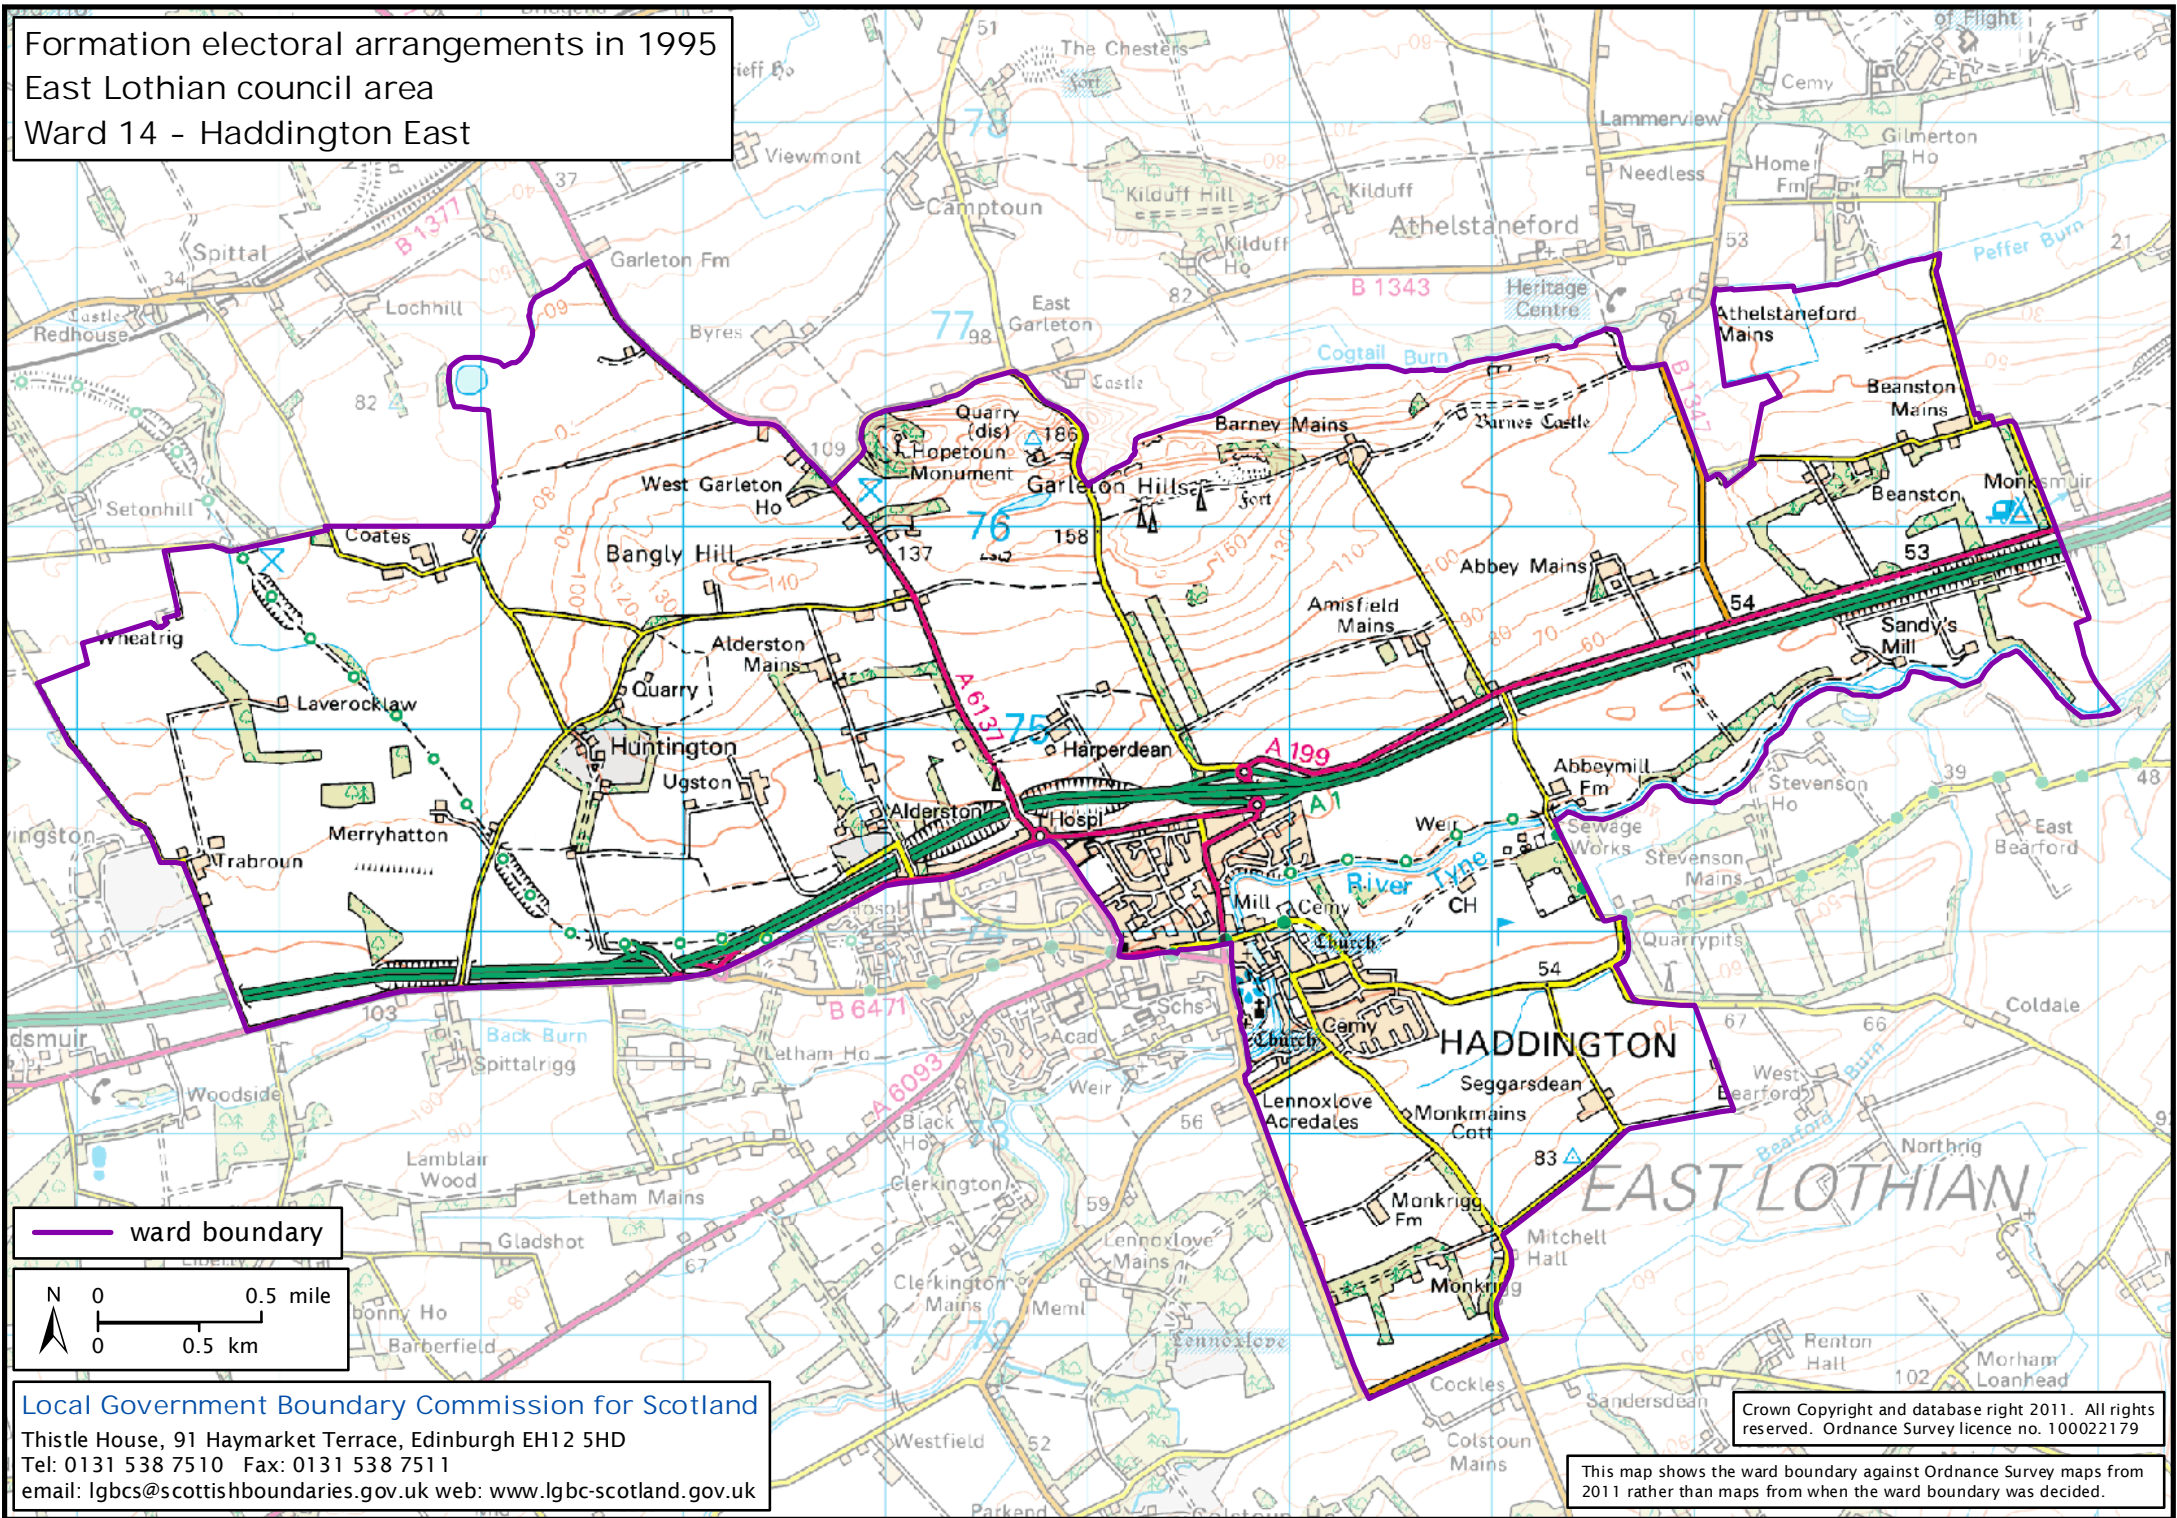

Formation electoral arrangements in 1995
 East Lothian council area
 Ward 14 - Haddington East

Local Government Boundary Commission for Scotland
 Thistle House, 91 Haymarket Terrace, Edinburgh EH12 5HD
 Tel: 0131 538 7510 Fax: 0131 538 7511
 email: lgbcscottishboundaries.gov.uk web: www.lgbc-scotland.gov.uk

Crown Copyright and database right 2011. All rights reserved. Ordnance Survey licence no. 10002179

This map shows the ward boundary against Ordnance Survey maps from 2011 rather than maps from when the ward boundary was decided.