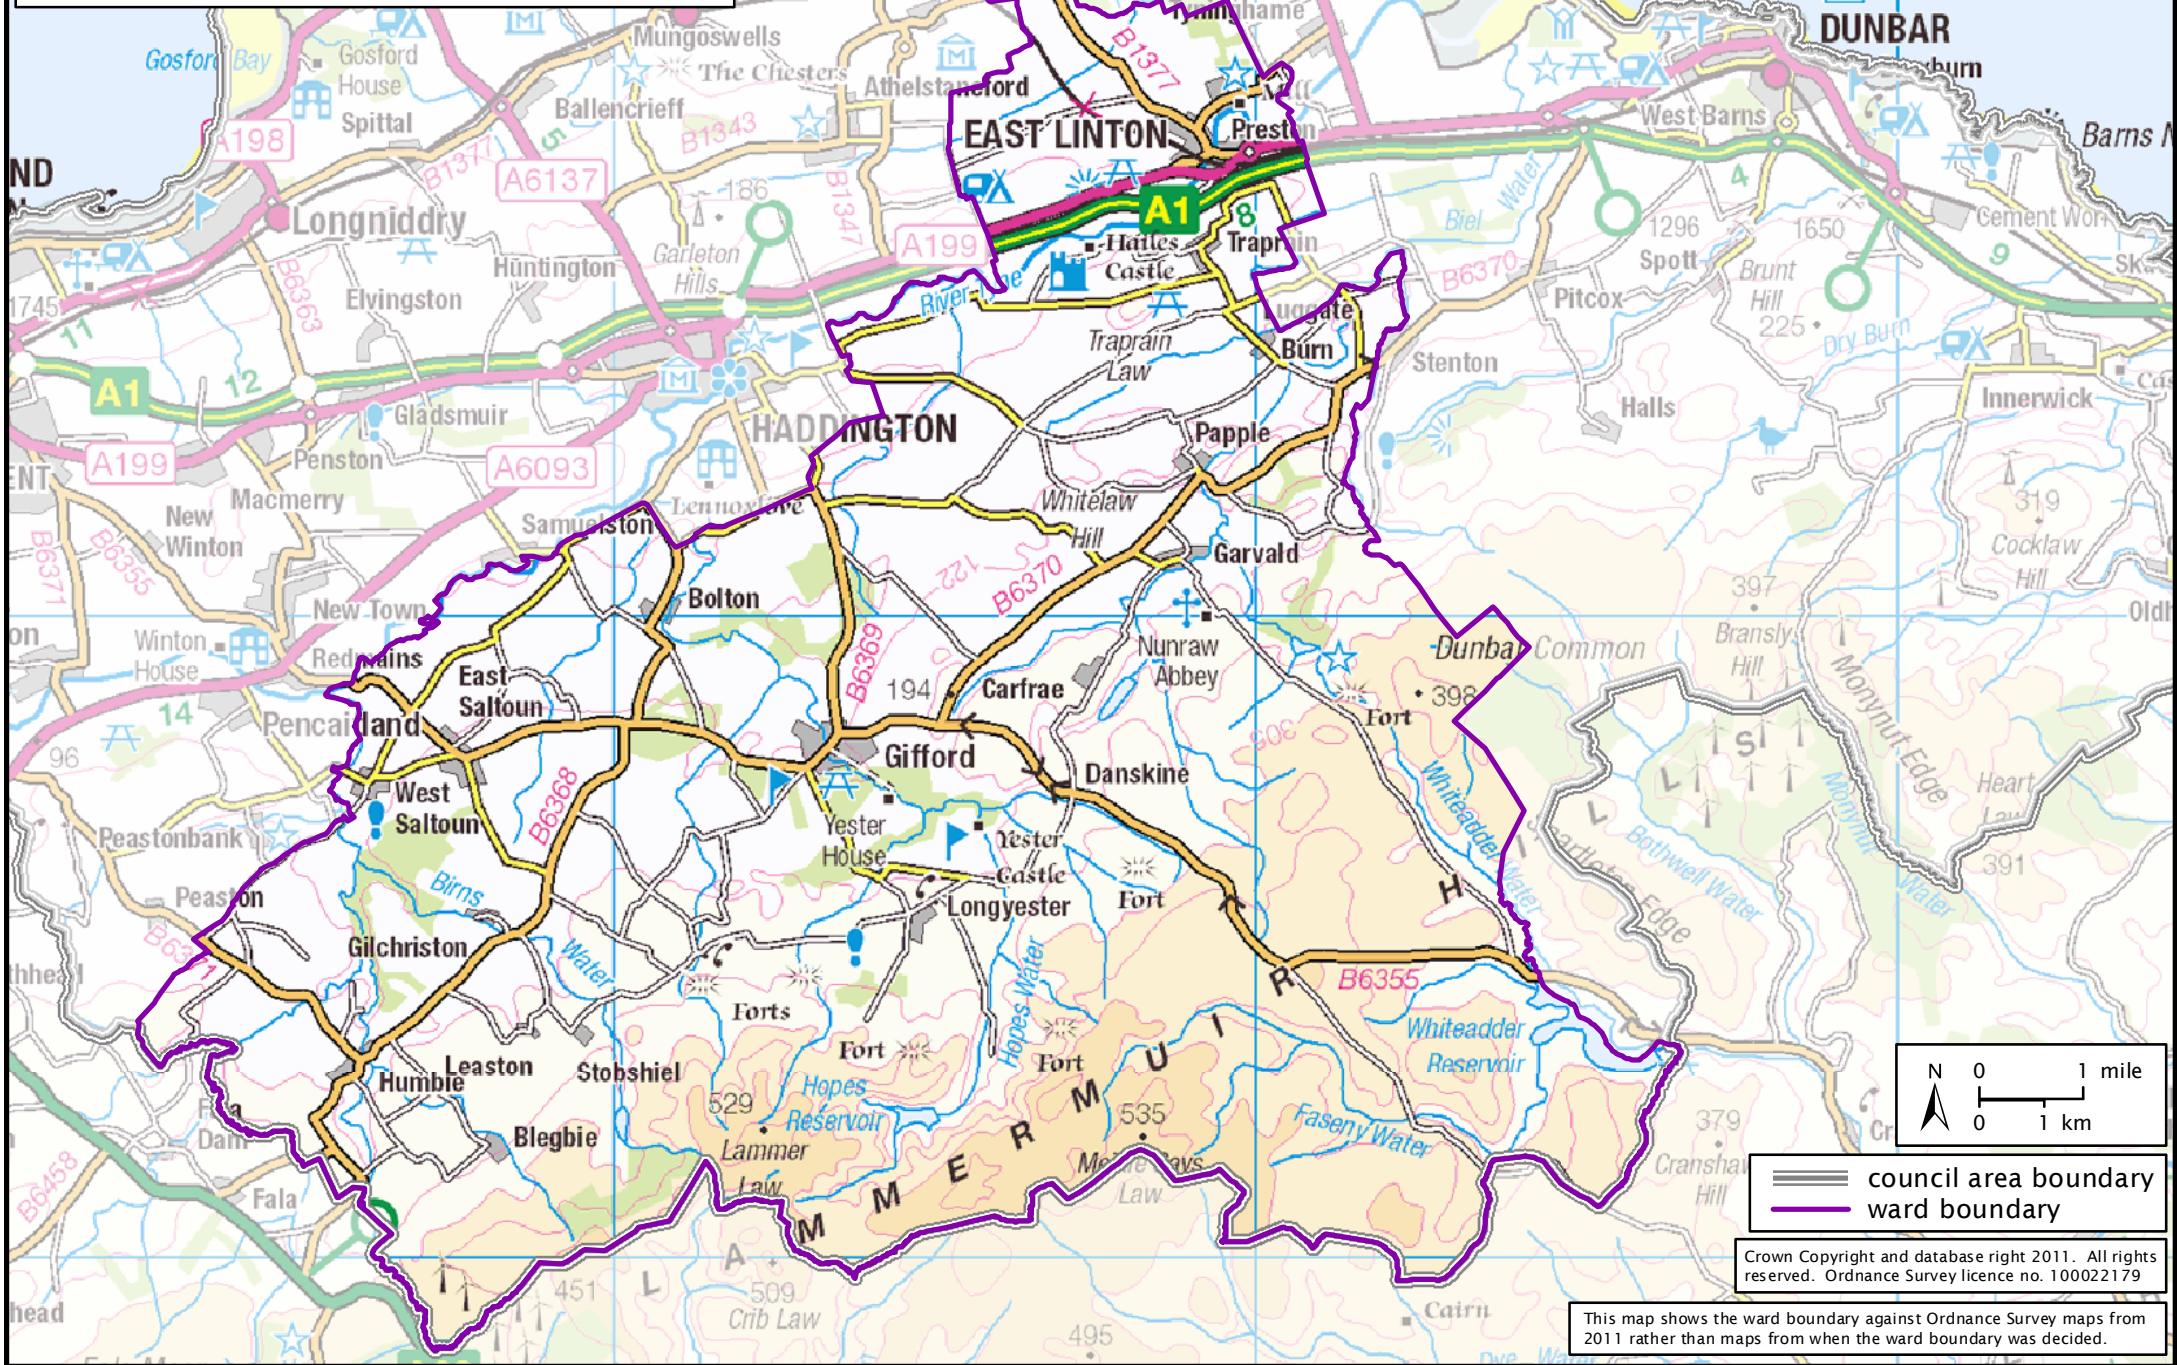

Formation electoral arrangements in 1995  
East Lothian council area  
Ward 15 - East Linton/ Gifford

Local Government Boundary Commission for Scotland  
Thistle House, 91 Haymarket Terrace, Edinburgh EH12 5HD  
Tel: 0131 538 7510 Fax: 0131 538 7511  
email: lgbcsc@scottishboundaries.gov.uk web: www.lgbc-scotland.gov.uk

This map shows the ward boundary against Ordnance Survey maps from 2011 rather than maps from when the ward boundary was decided.