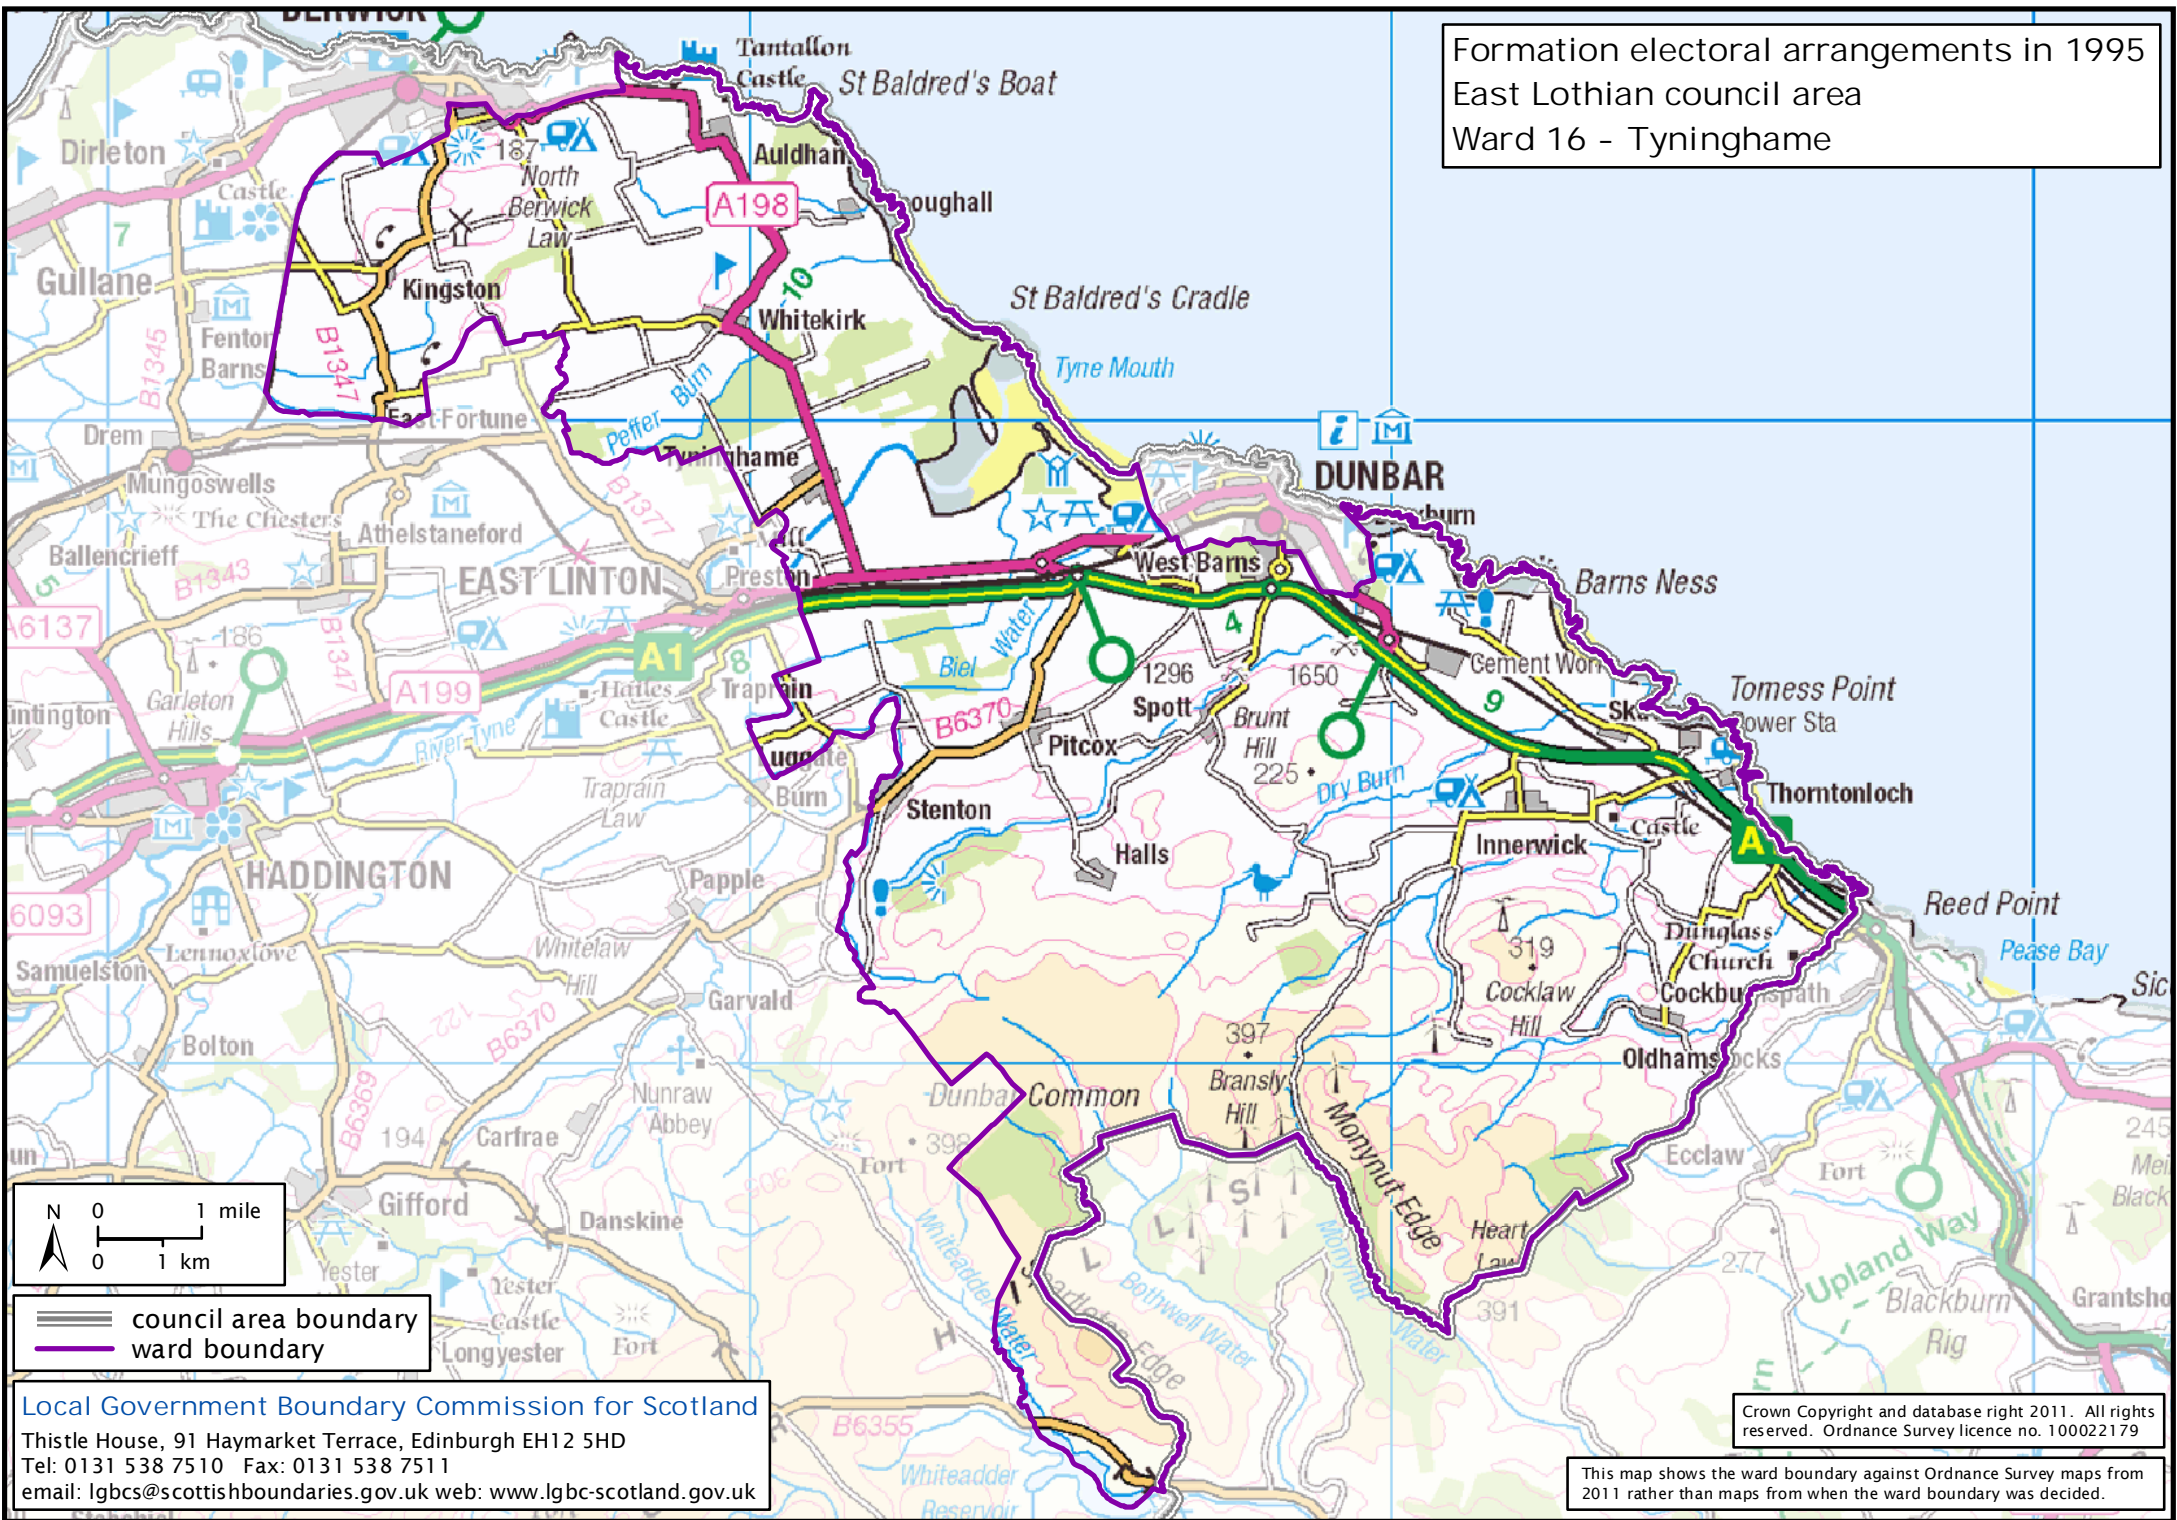

Formation electoral arrangements in 1995
 East Lothian council area
 Ward 16 - Tynninghame

council area boundary
 ward boundary

Local Government Boundary Commission for Scotland
 Thistle House, 91 Haymarket Terrace, Edinburgh EH12 5HD
 Tel: 0131 538 7510 Fax: 0131 538 7511
 email: lgbcscottishboundaries.gov.uk web: www.lgbc-scotland.gov.uk

Crown Copyright and database right 2011. All rights reserved. Ordnance Survey licence no. 100022179

This map shows the ward boundary against Ordnance Survey maps from 2011 rather than maps from when the ward boundary was decided.