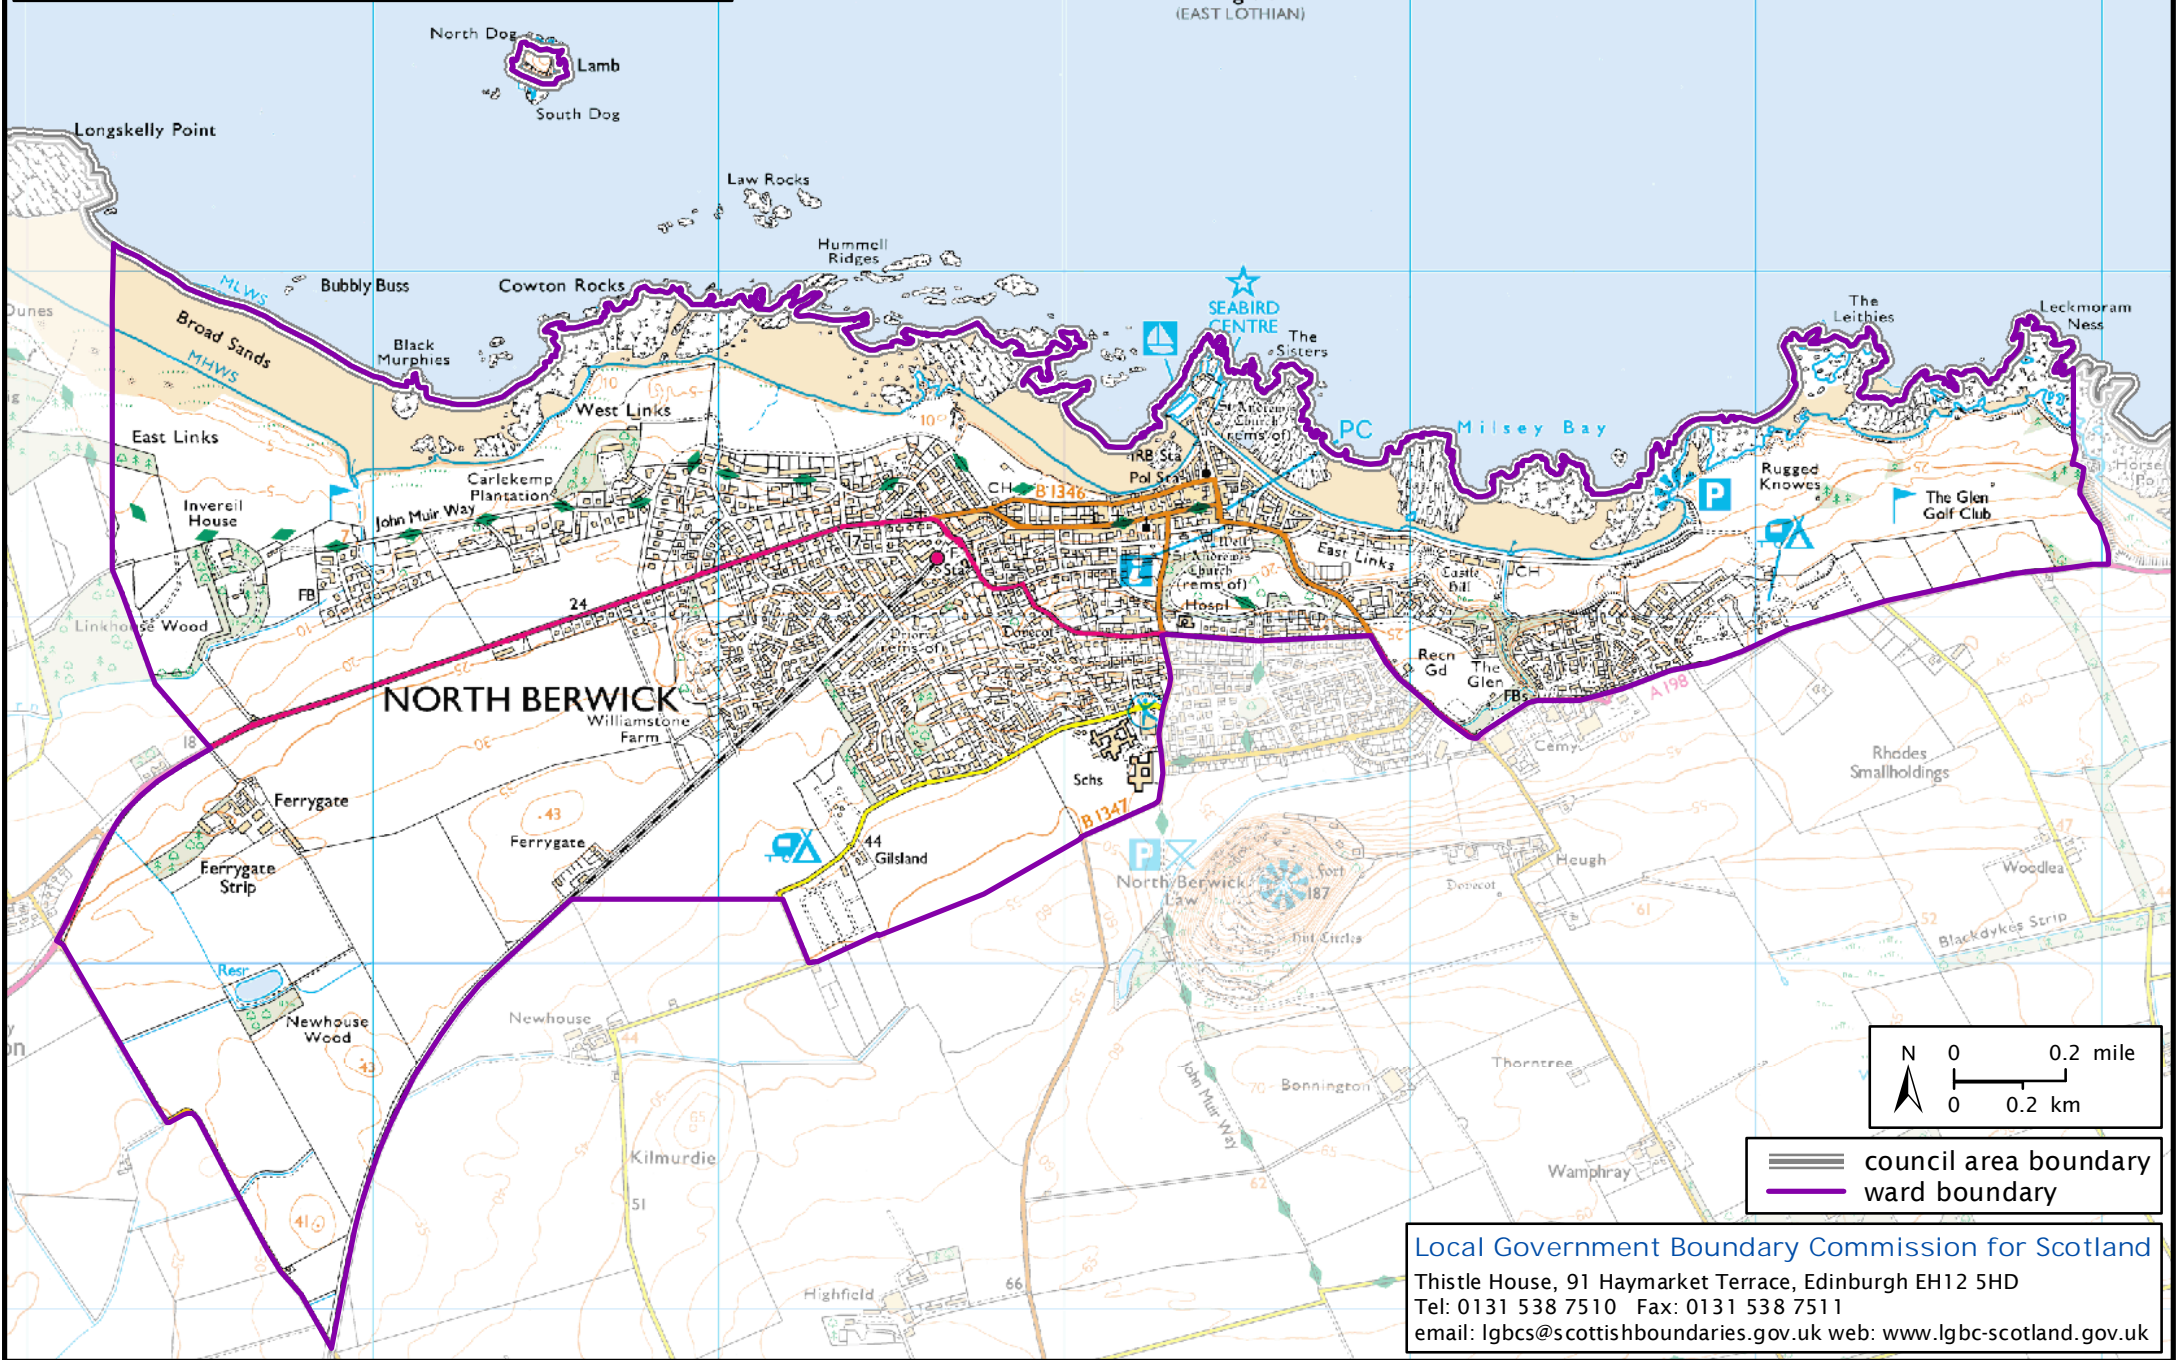

Formation electoral arrangements in 1995  
 East Lothian council area  
 Ward 17 - North Berwick

This map shows the ward boundary against Ordnance Survey maps from 2011 rather than maps from when the ward boundary was decided.

Crown Copyright and database right 2011. All rights reserved. Ordnance Survey licence no. 100022179

==== council area boundary  
 ——— ward boundary

Local Government Boundary Commission for Scotland

Thistle House, 91 Haymarket Terrace, Edinburgh EH12 5HD  
 Tel: 0131 538 7510 Fax: 0131 538 7511  
 email: lgbcsc@scottishboundaries.gov.uk web: www.lgbc-scotland.gov.uk