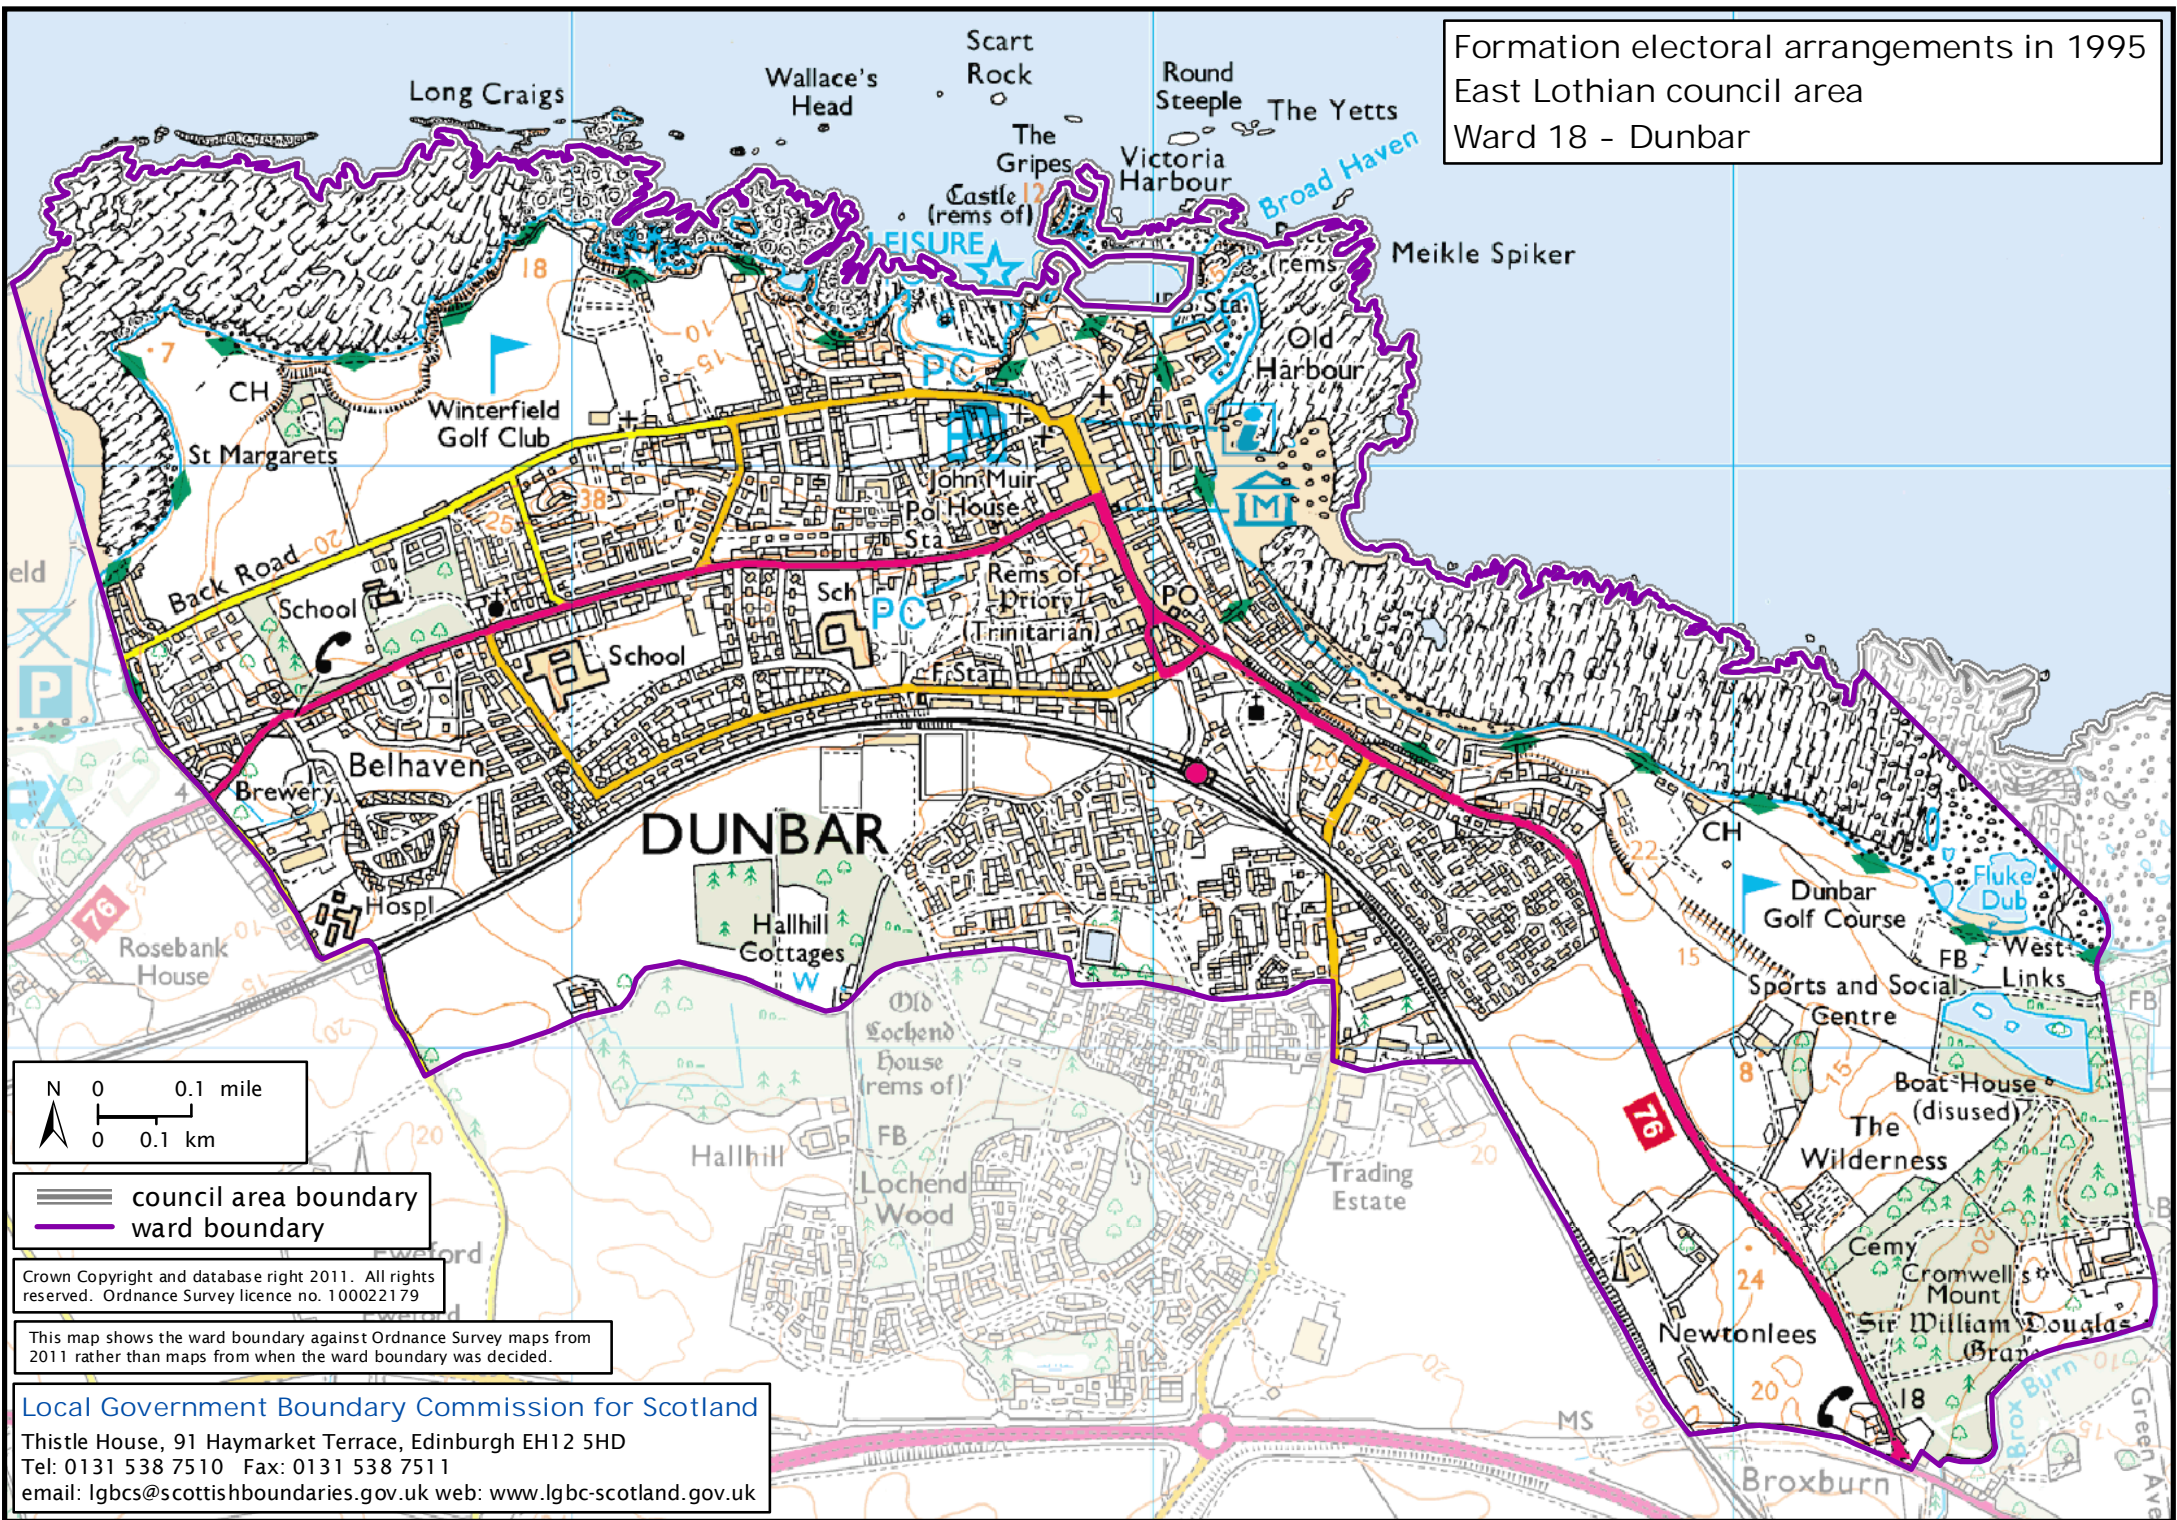

Formation electoral arrangements in 1995
 East Lothian council area
 Ward 18 - Dunbar

N
 0 0.1 mile
 0 0.1 km

— council area boundary
 — ward boundary

Crown Copyright and database right 2011. All rights reserved. Ordnance Survey licence no. 100022179

This map shows the ward boundary against Ordnance Survey maps from 2011 rather than maps from when the ward boundary was decided.

Local Government Boundary Commission for Scotland
 Thistle House, 91 Haymarket Terrace, Edinburgh EH12 5HD
 Tel: 0131 538 7510 Fax: 0131 538 7511
 email: lgbcscottishboundaries.gov.uk web: www.lgbc-scotland.gov.uk