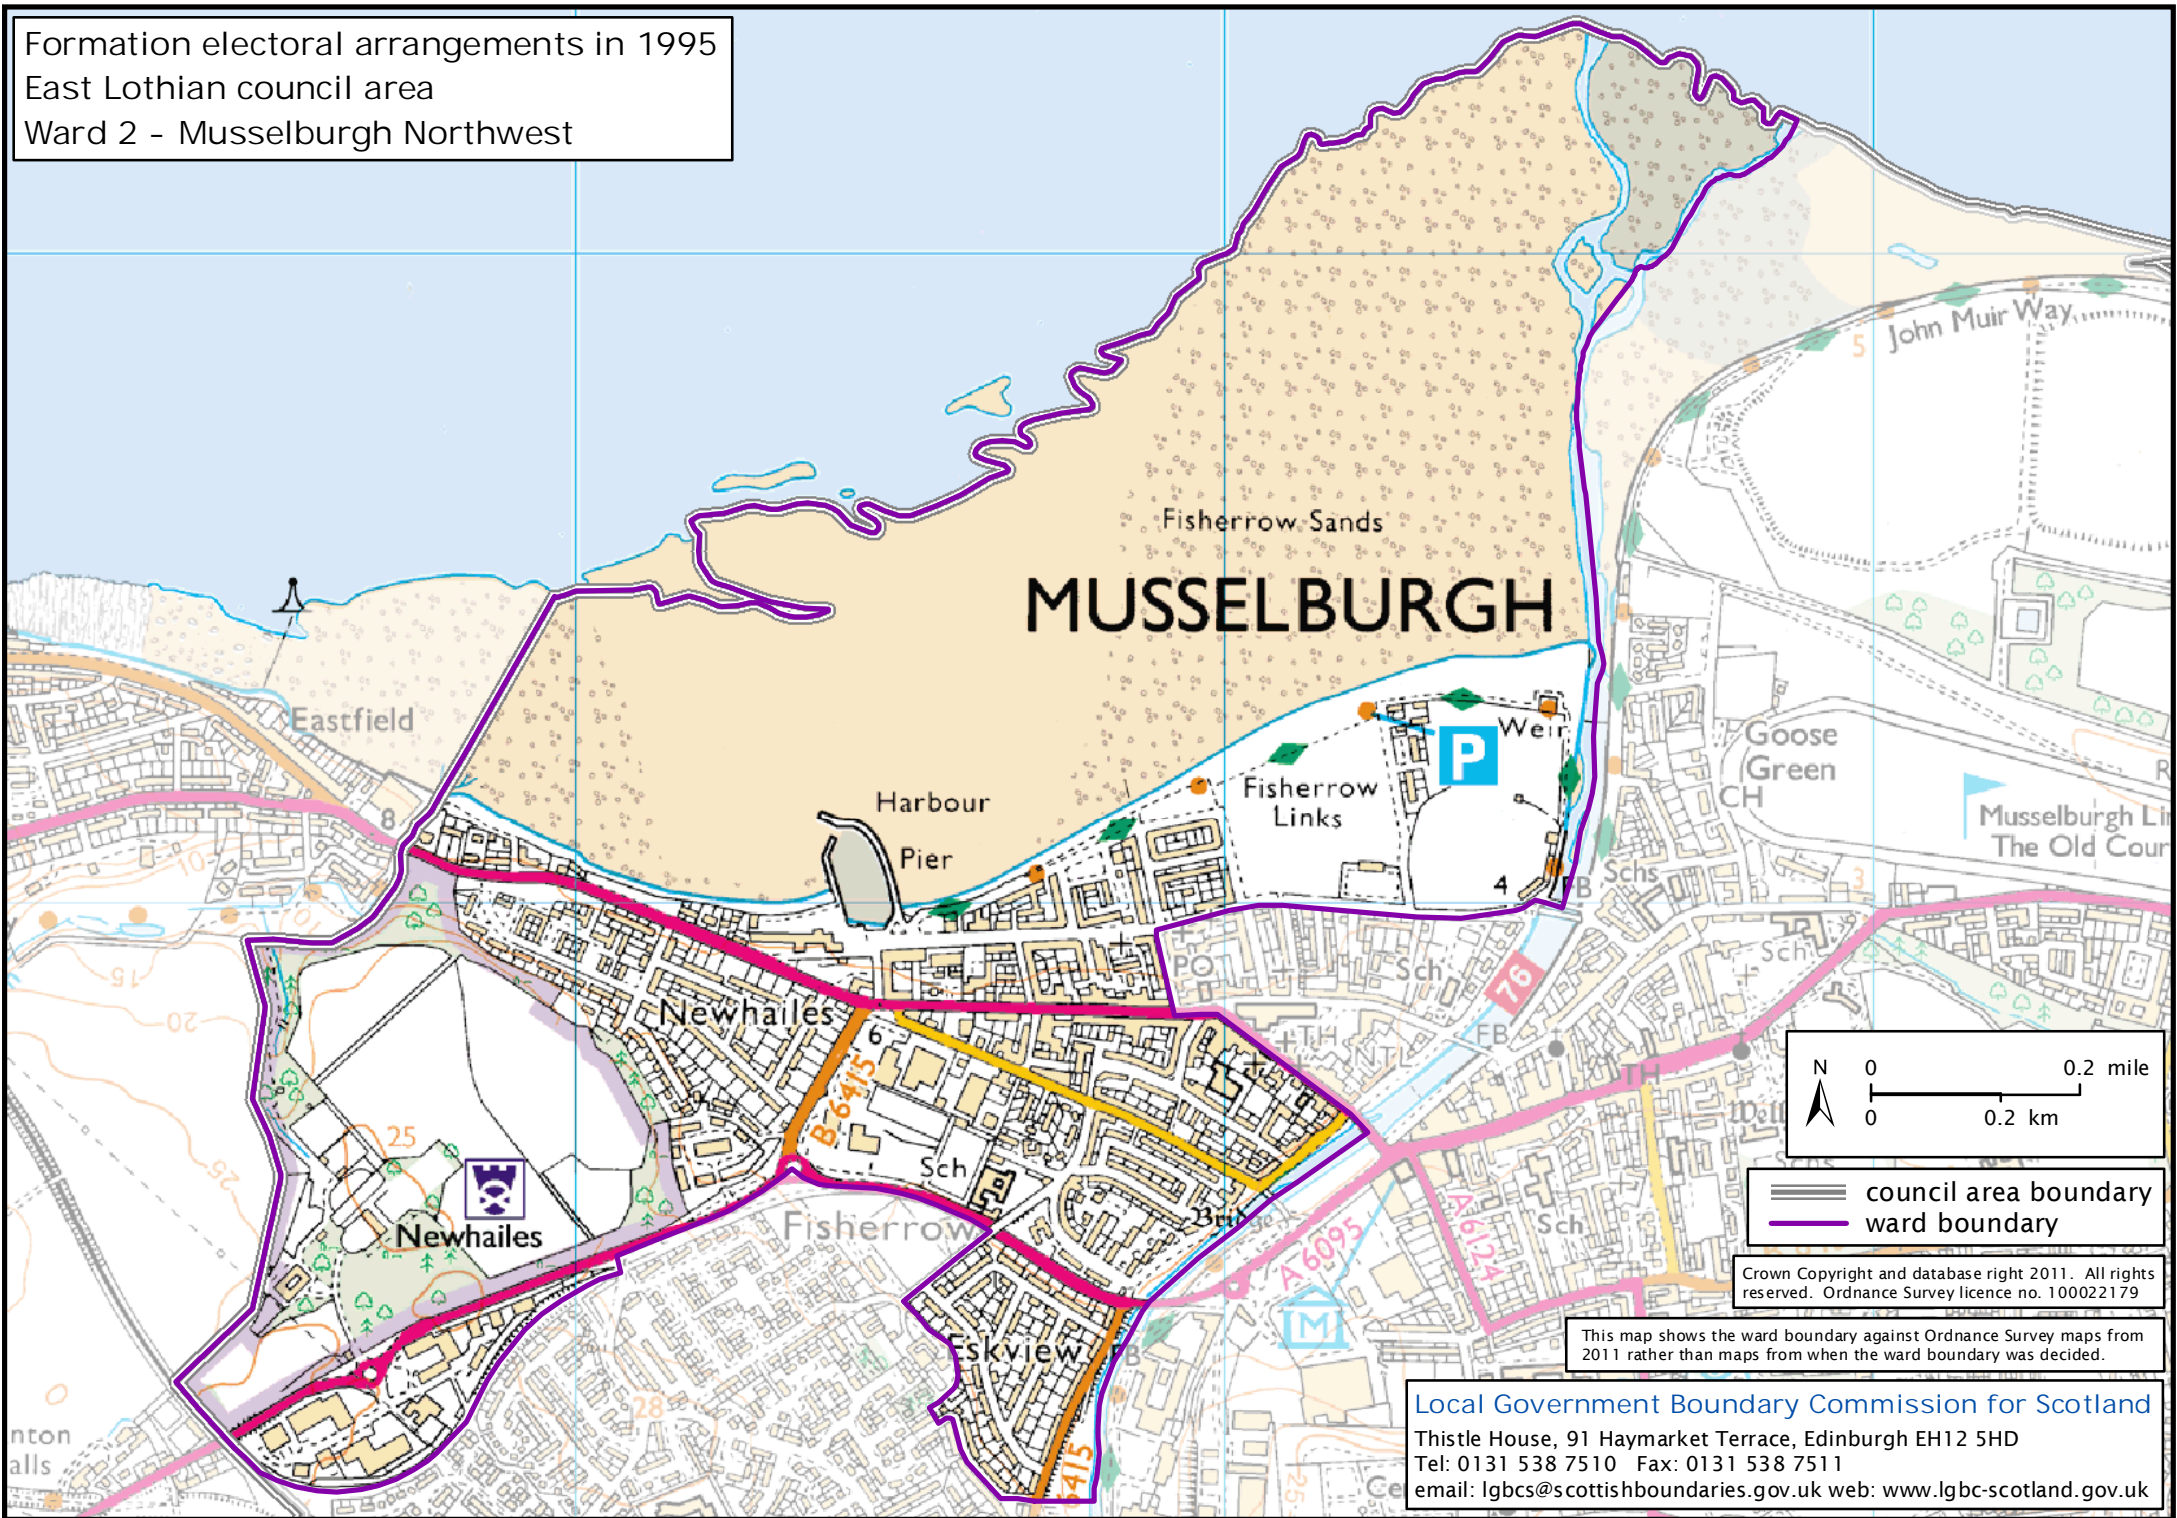

Formation electoral arrangements in 1995  
East Lothian council area  
Ward 2 - Musselburgh Northwest

N 0 0.2 mile  
0 0.2 km

— council area boundary  
— ward boundary

Crown Copyright and database right 2011. All rights reserved. Ordnance Survey licence no. 100022179

This map shows the ward boundary against Ordnance Survey maps from 2011 rather than maps from when the ward boundary was decided.

Local Government Boundary Commission for Scotland  
Thistle House, 91 Haymarket Terrace, Edinburgh EH12 5HD  
Tel: 0131 538 7510 Fax: 0131 538 7511  
email: [lgbcsc@scottishboundaries.gov.uk](mailto:lgbcsc@scottishboundaries.gov.uk) web: [www.lgbc-scotland.gov.uk](http://www.lgbc-scotland.gov.uk)