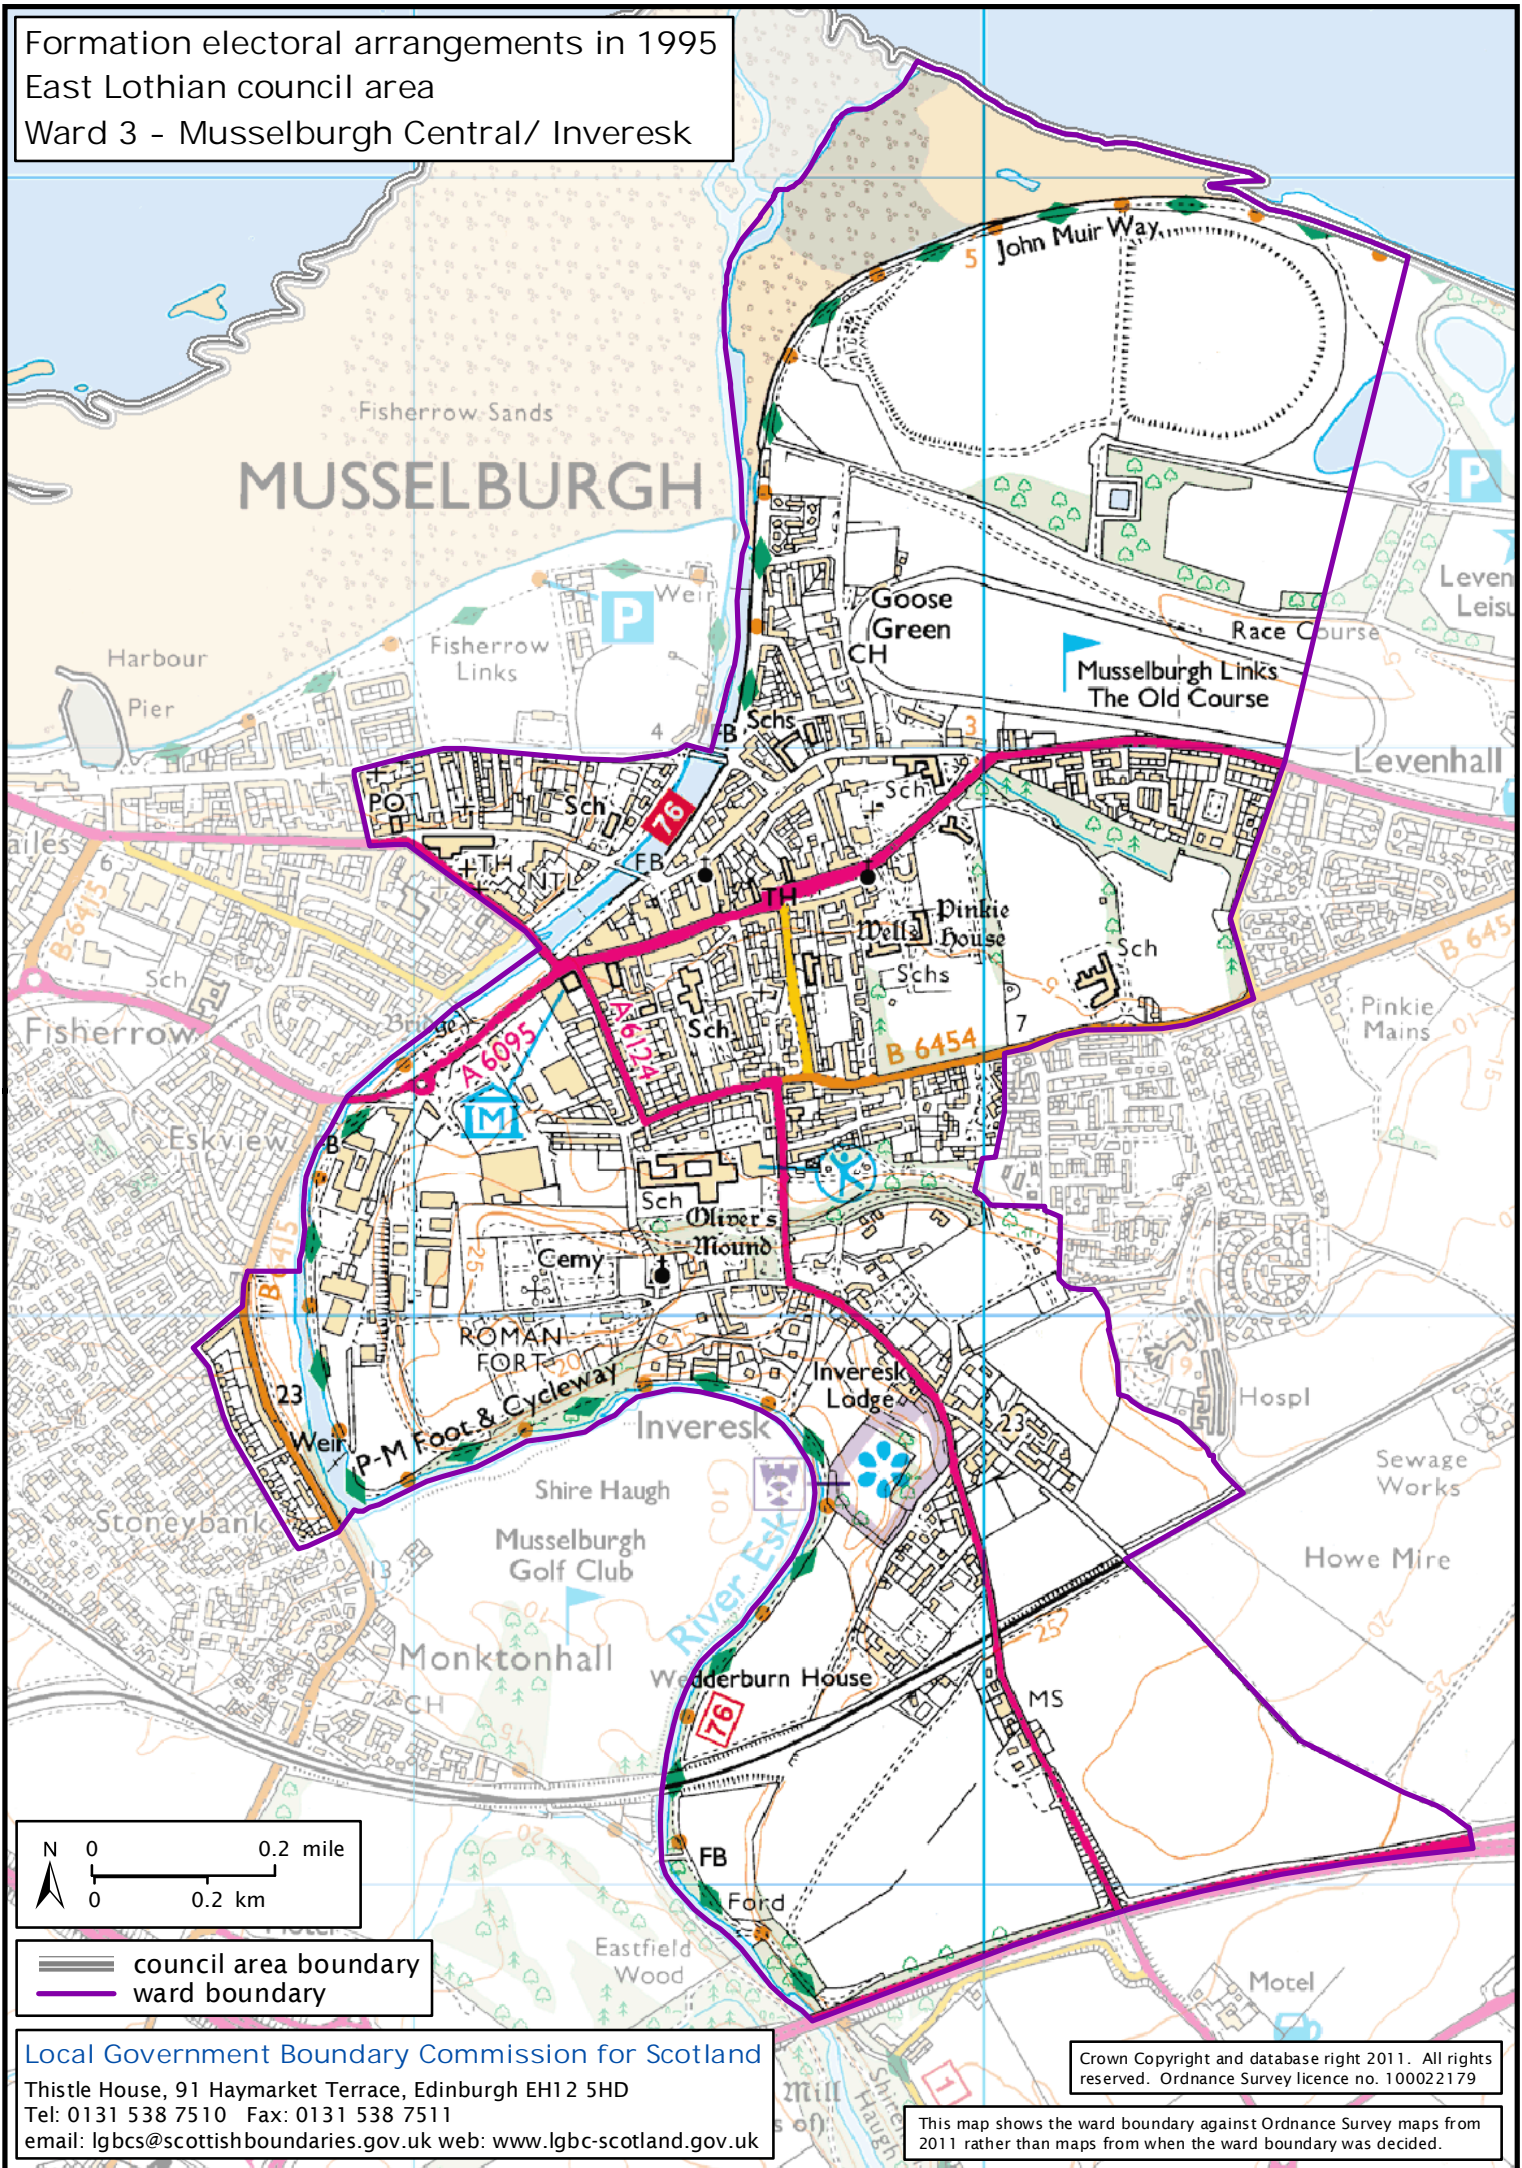

Formation electoral arrangements in 1995
 East Lothian council area
 Ward 3 - Musselburgh Central/ Inveresk

— council area boundary
 — ward boundary

Local Government Boundary Commission for Scotland
 Thistle House, 91 Haymarket Terrace, Edinburgh EH12 5HD
 Tel: 0131 538 7510 Fax: 0131 538 7511
 email: lgbc@scottishboundaries.gov.uk web: www.lgbc-scotland.gov.uk

Crown Copyright and database right 2011. All rights reserved. Ordnance Survey licence no. 100022179

This map shows the ward boundary against Ordnance Survey maps from 2011 rather than maps from when the ward boundary was decided.