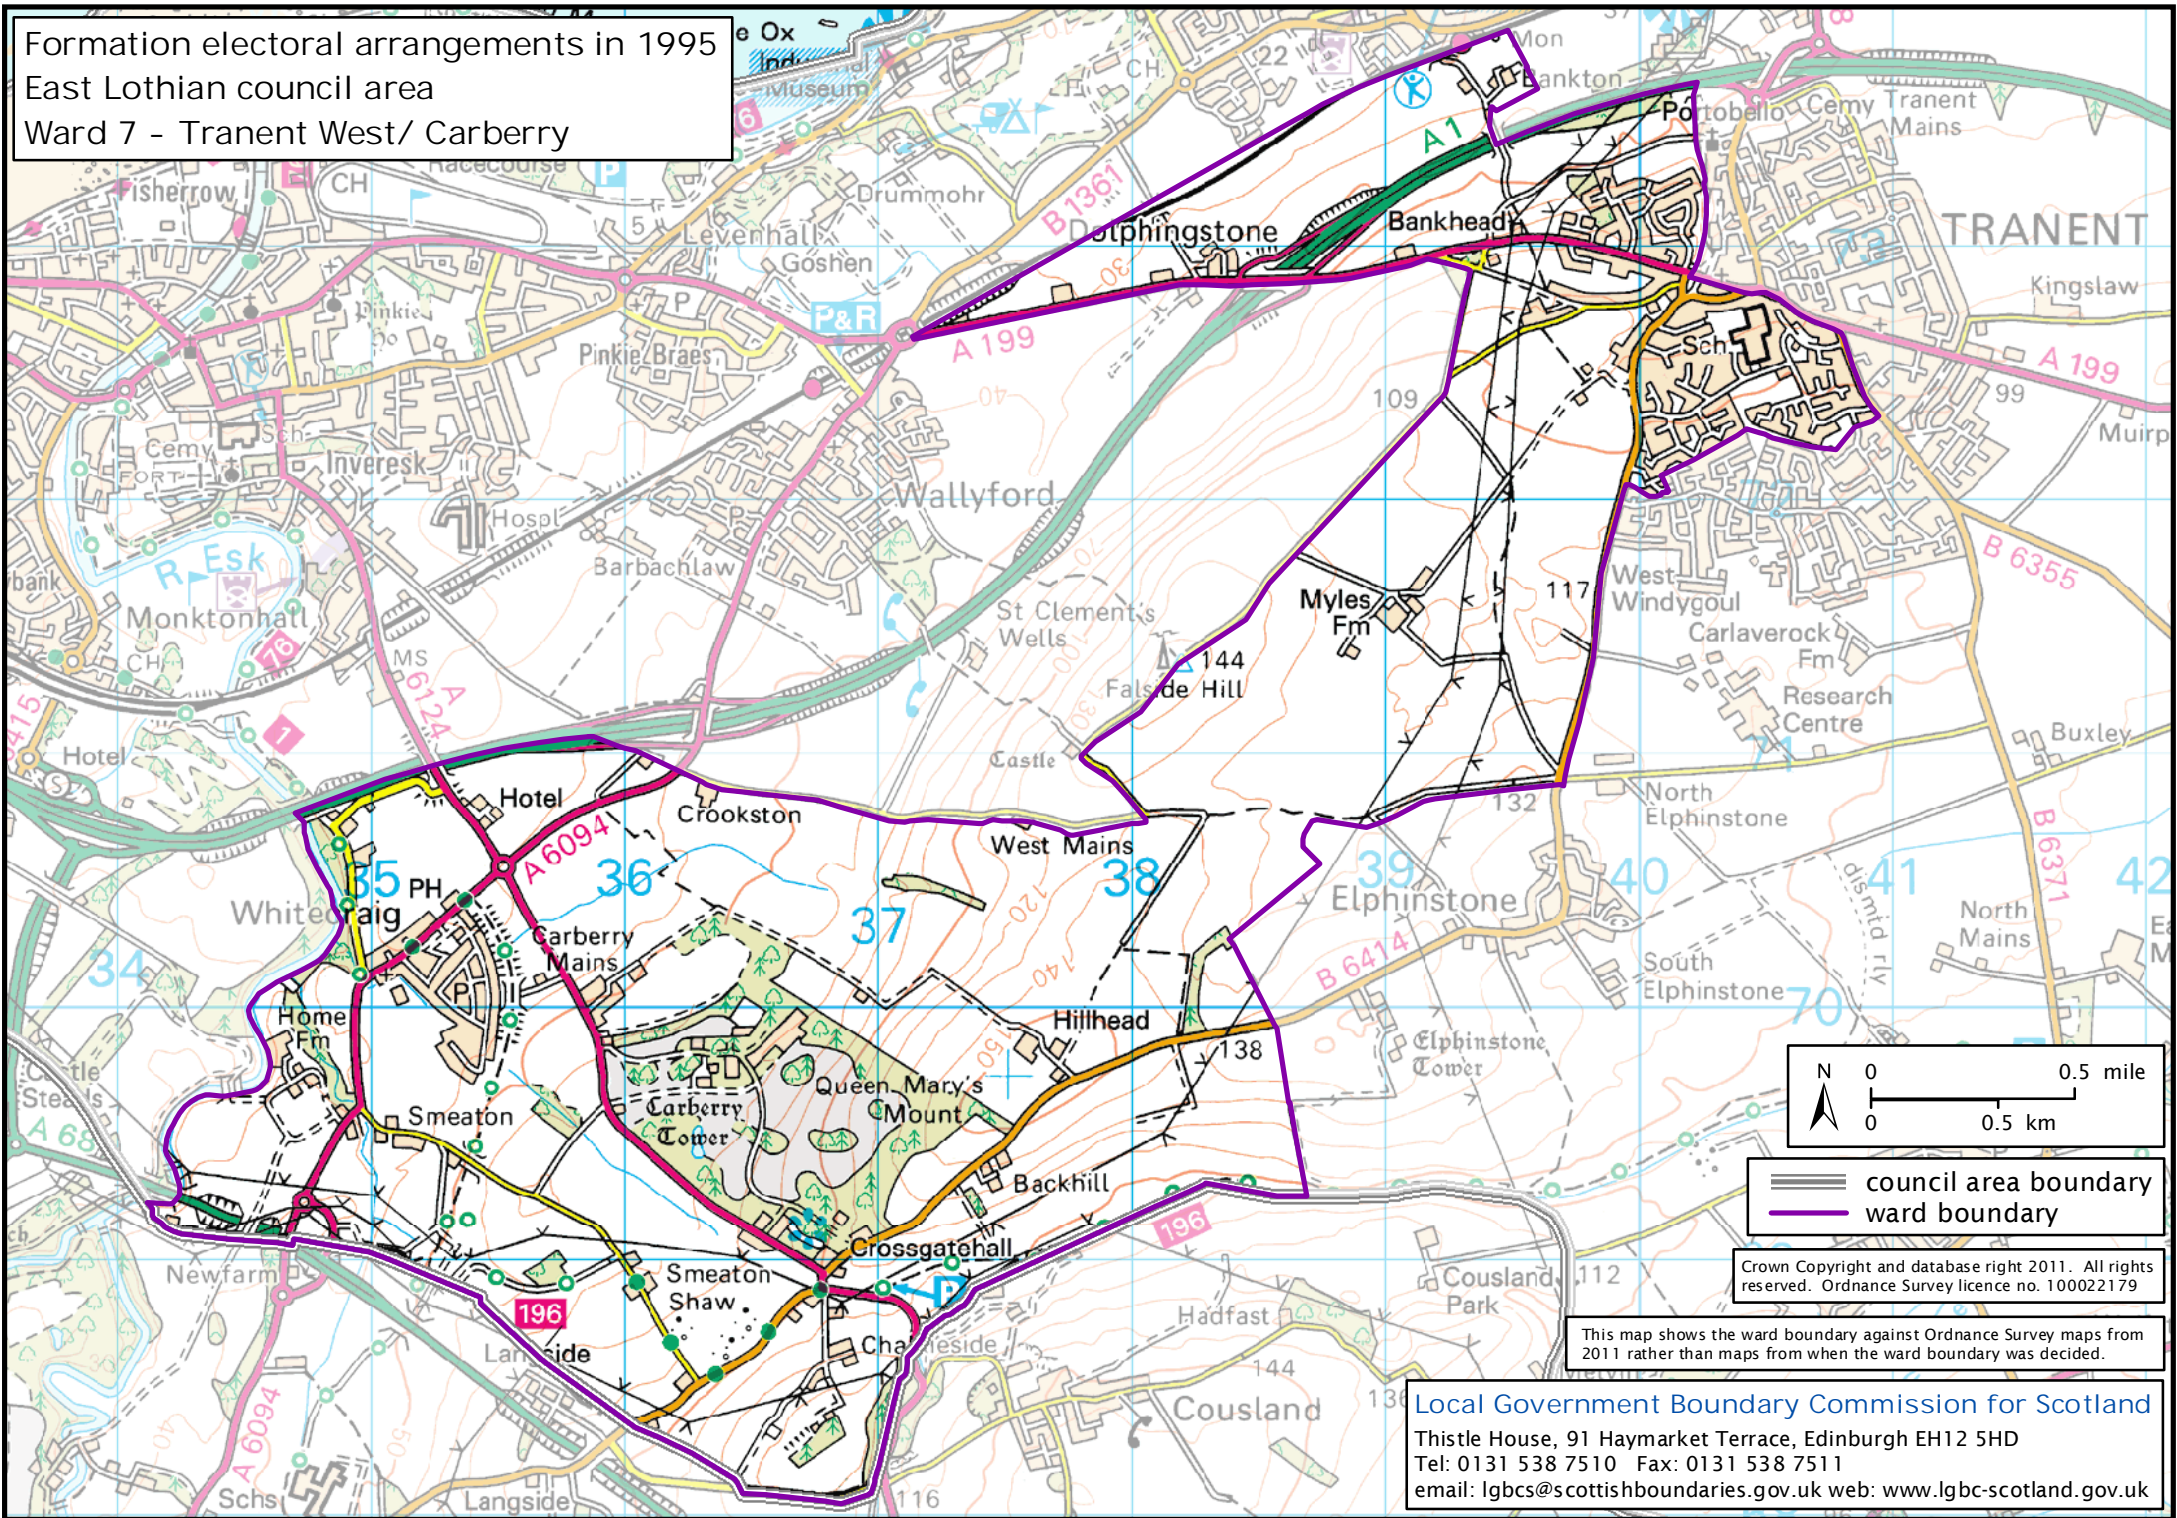

Formation electoral arrangements in 1995
East Lothian council area
Ward 7 - Tranent West/ Carberry

— council area boundary
— ward boundary

Crown Copyright and database right 2011. All rights reserved. Ordnance Survey licence no. 100022179

This map shows the ward boundary against Ordnance Survey maps from 2011 rather than maps from when the ward boundary was decided.

Local Government Boundary Commission for Scotland
Thistle House, 91 Haymarket Terrace, Edinburgh EH12 5HD
Tel: 0131 538 7510 Fax: 0131 538 7511
email: lgbcscottishboundaries.gov.uk web: www.lgbc-scotland.gov.uk