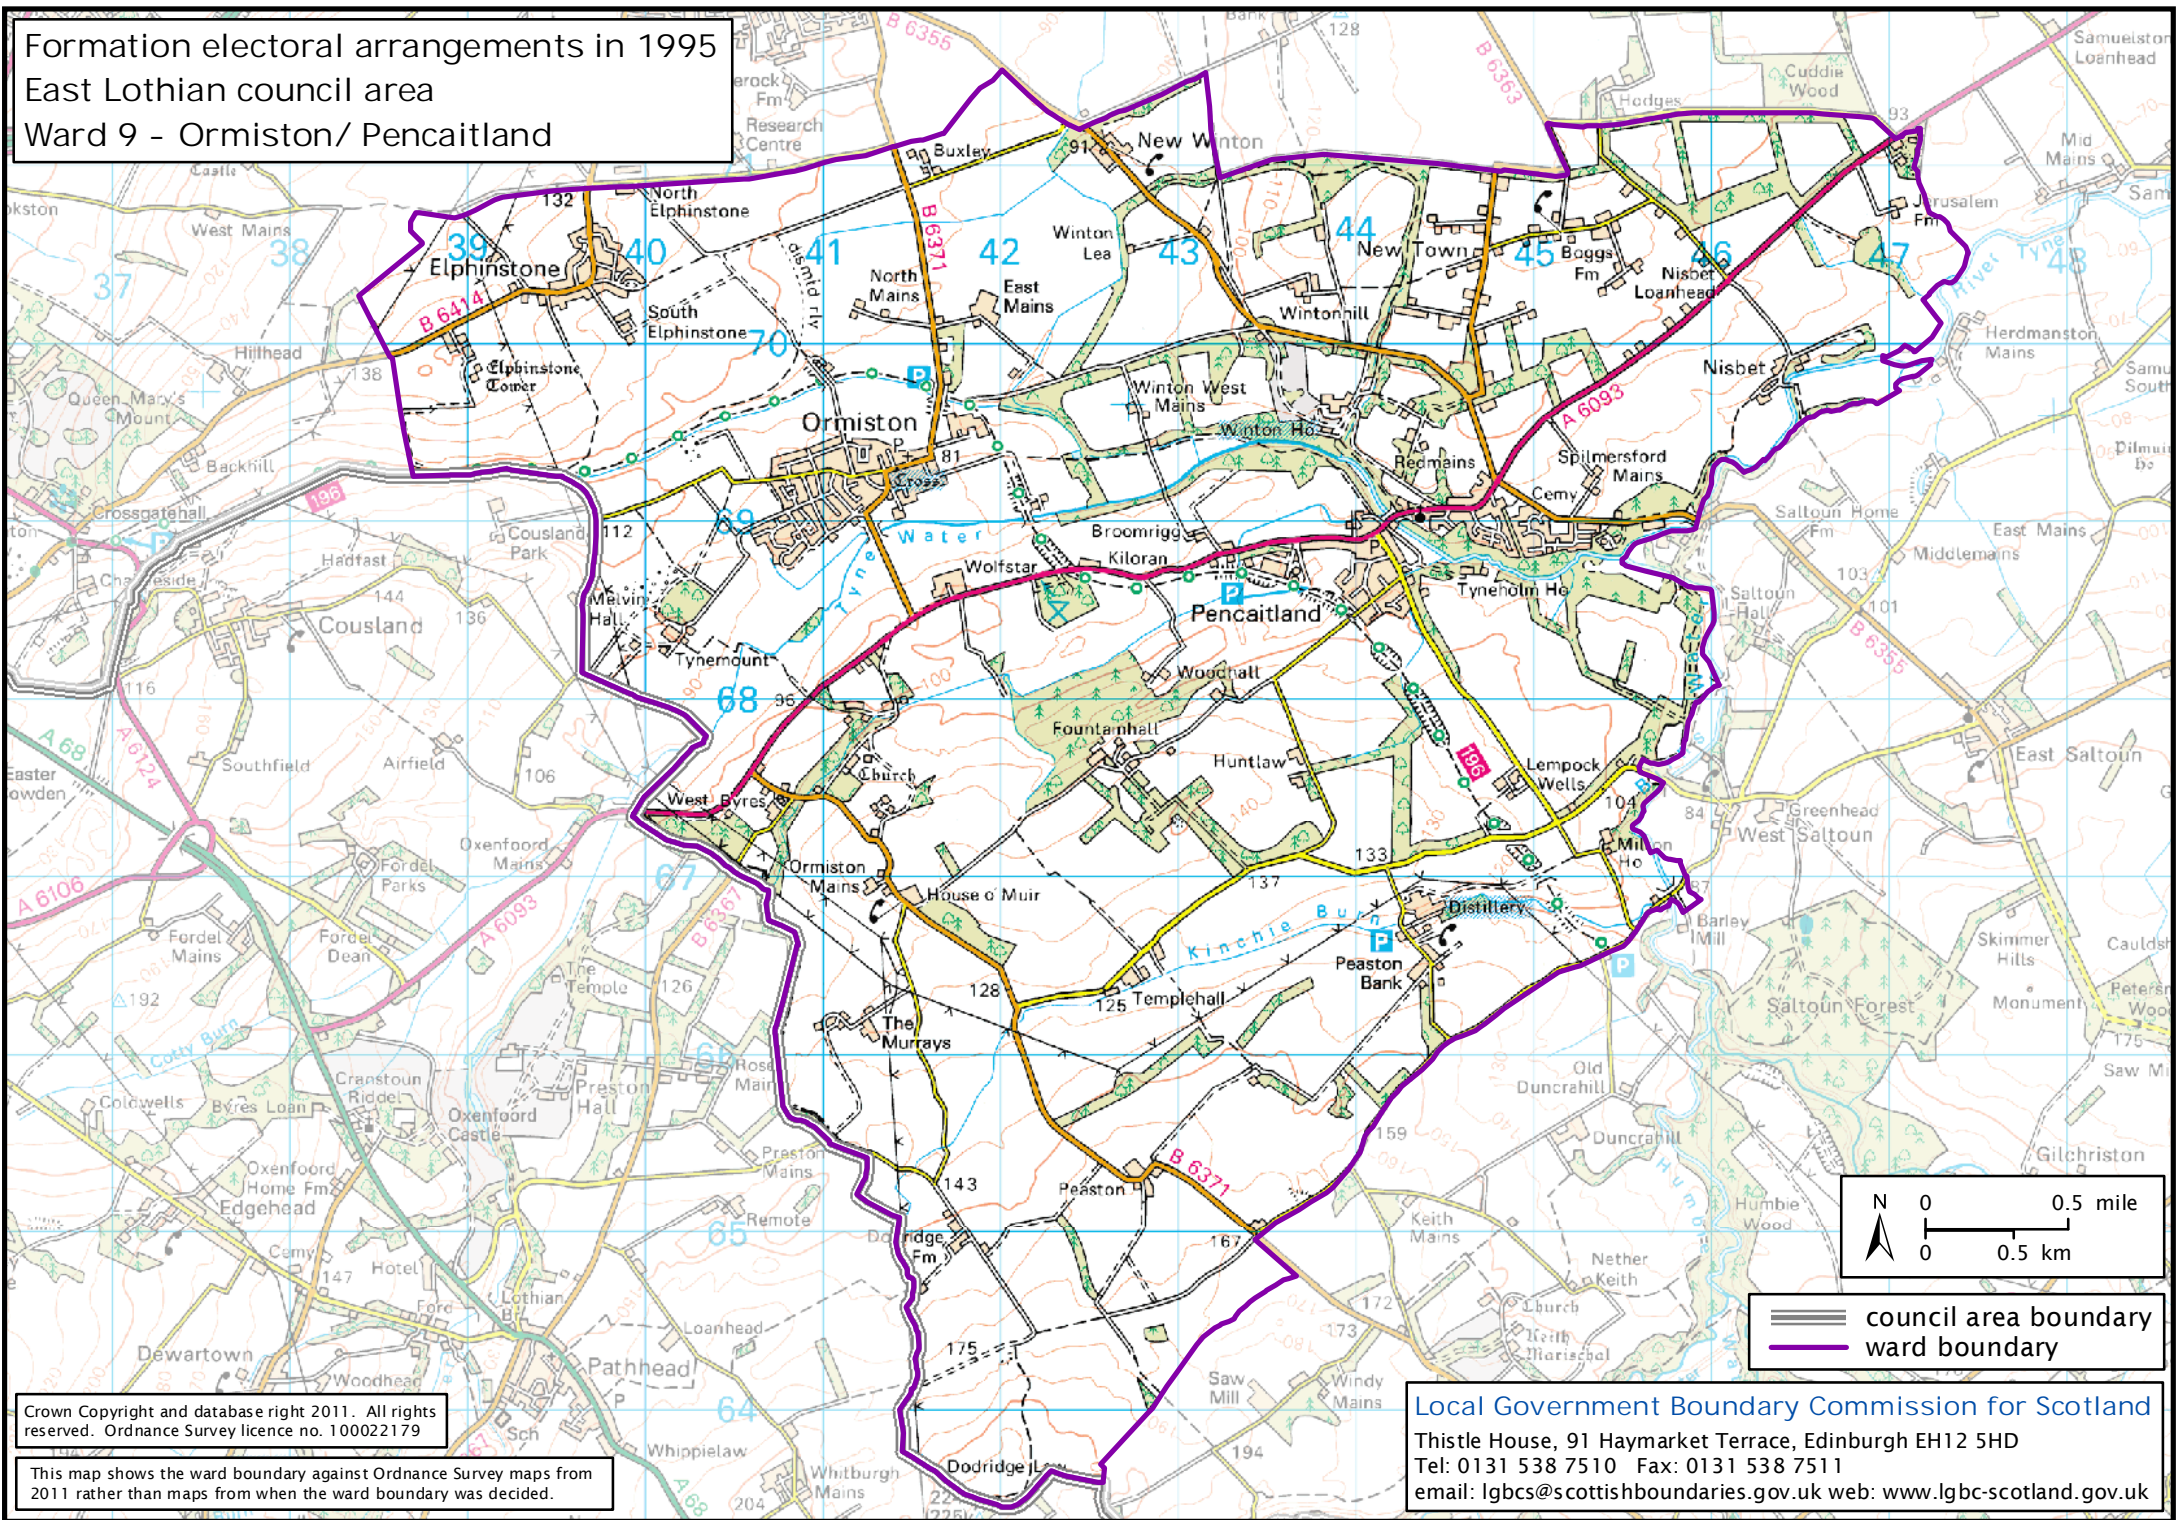

Formation electoral arrangements in 1995  
 East Lothian council area  
 Ward 9 - Ormiston/ Pencaitland

 council area boundary  
 ward boundary

Crown Copyright and database right 2011. All rights reserved. Ordnance Survey licence no. 100022179

This map shows the ward boundary against Ordnance Survey maps from 2011 rather than maps from when the ward boundary was decided.

Local Government Boundary Commission for Scotland

Thistle House, 91 Haymarket Terrace, Edinburgh EH12 5HD