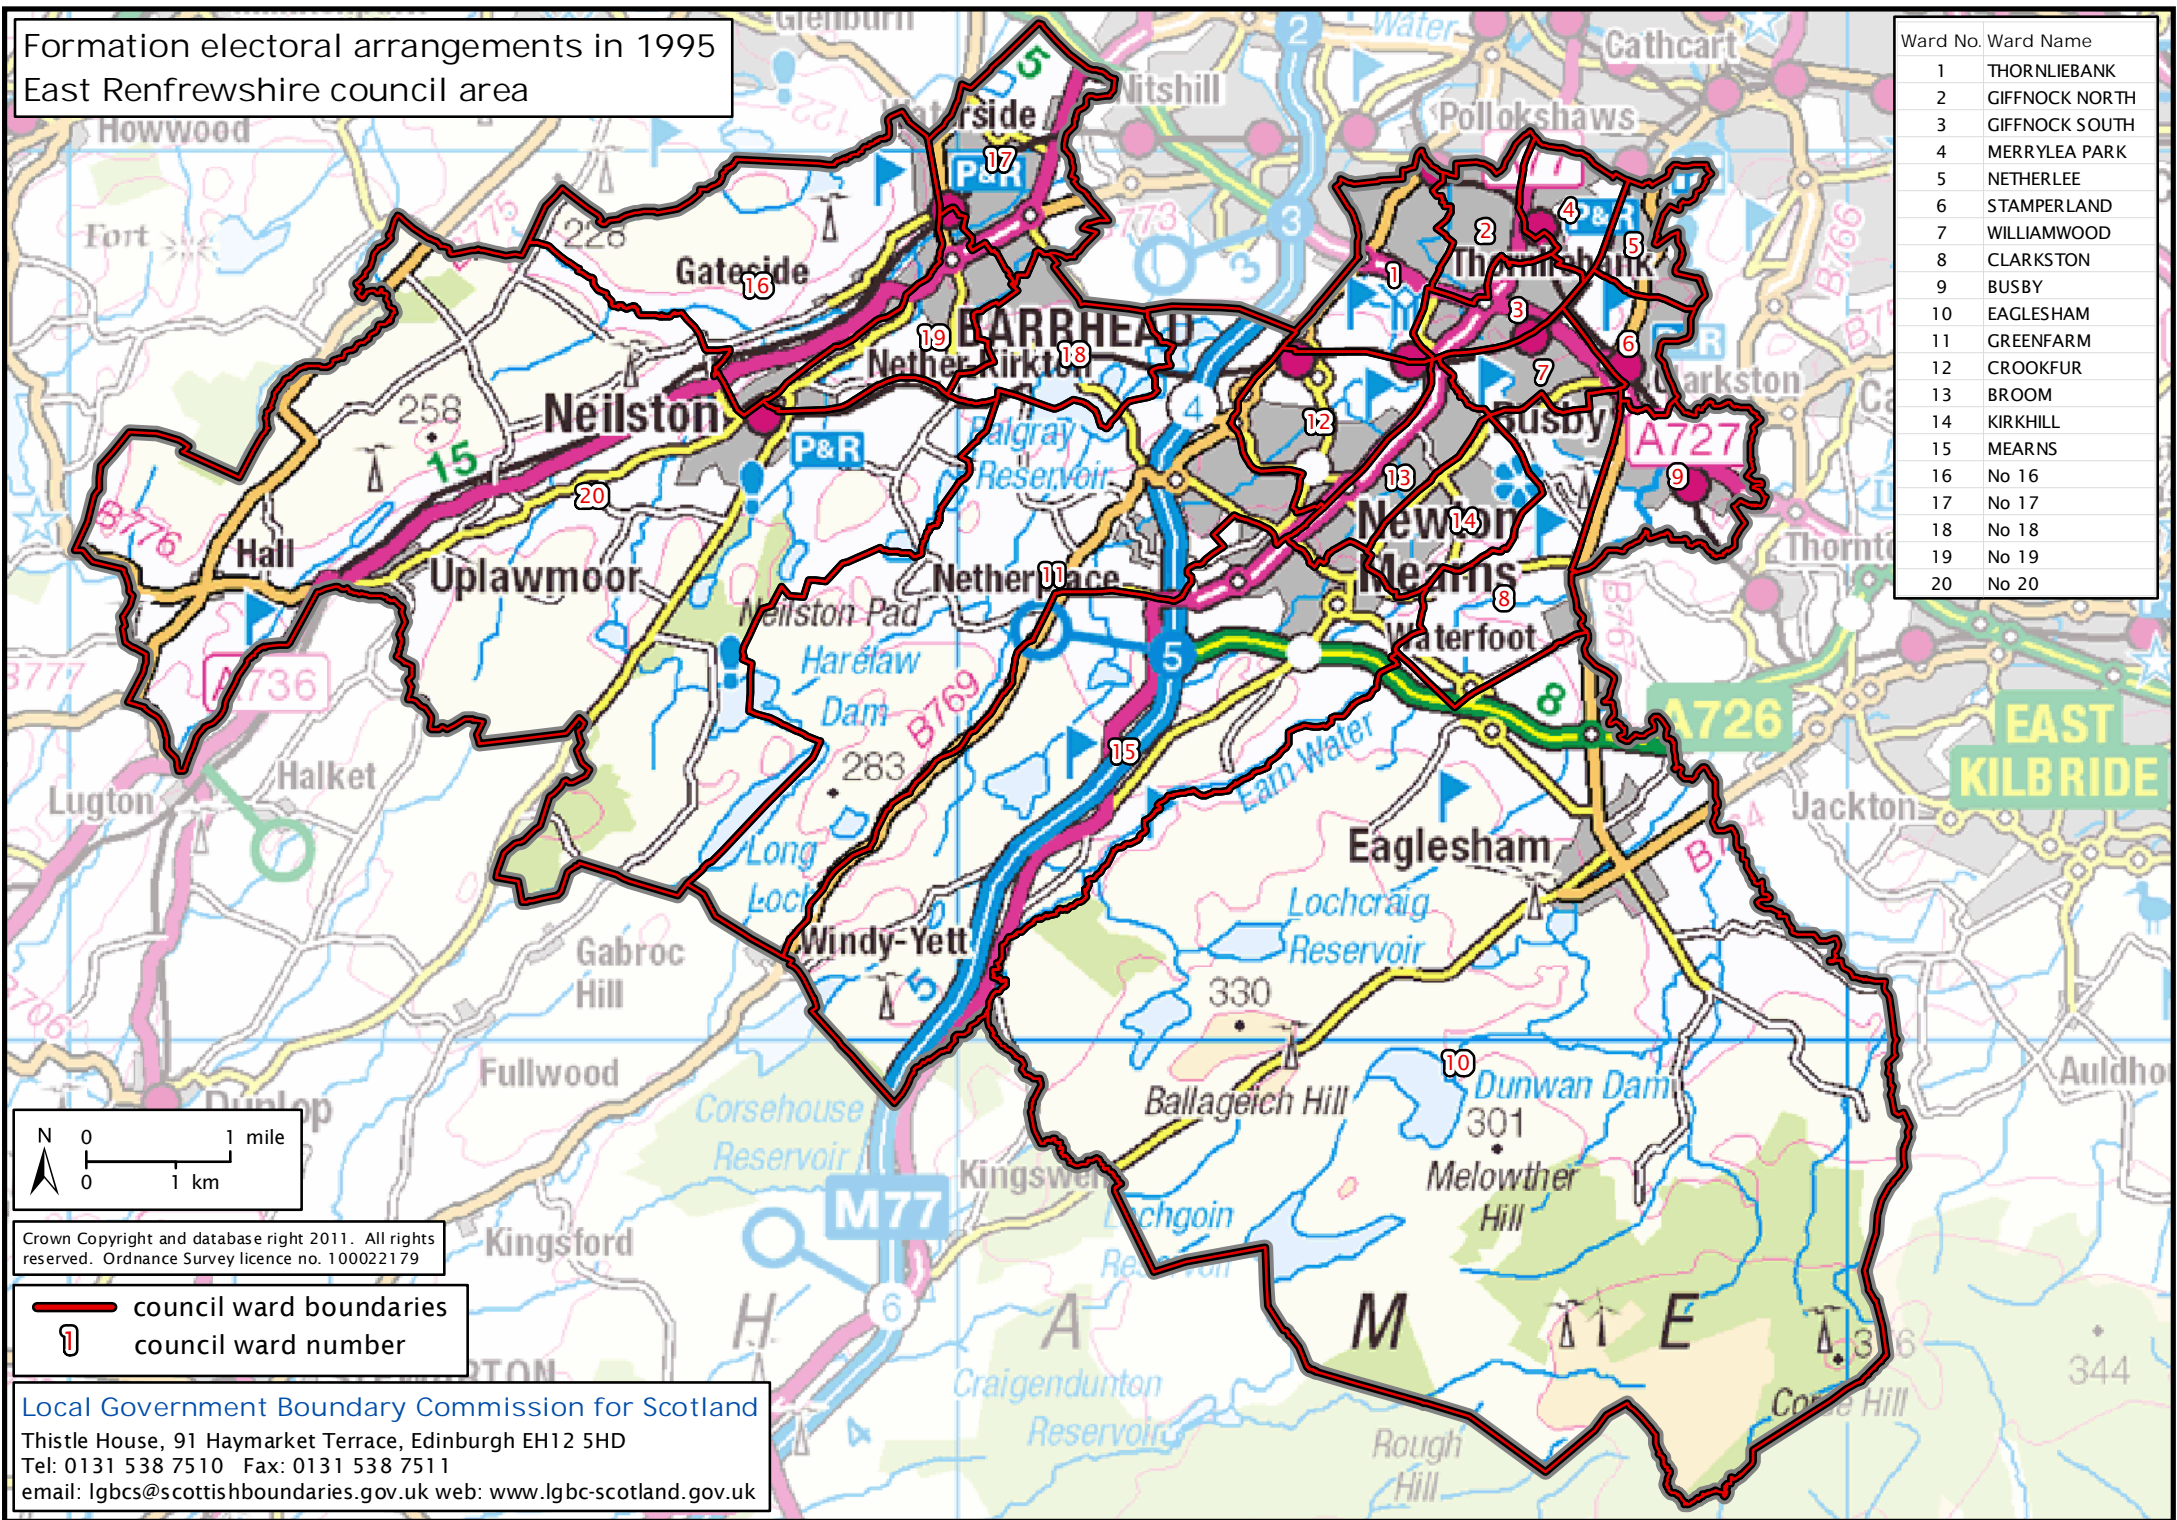

Formation electoral arrangements in 1995
East Renfrewshire council area

Ward No.	Ward Name
1	THORNLIEBANK
2	GIFFNOCK NORTH
3	GIFFNOCK SOUTH
4	MERRYLEA PARK
5	NETHERLEE
6	STAMPERLAND
7	WILLIAMWOOD
8	CLARKSTON
9	BUSBY
10	EAGLESHAM
11	GREENFARM
12	CROOKFUR
13	BROOM
14	KIRKHILL
15	MEARNS
16	No 16
17	No 17
18	No 18
19	No 19
20	No 20

Crown Copyright and database right 2011. All rights reserved. Ordnance Survey licence no. 100022179

— council ward boundaries
1 council ward number

Local Government Boundary Commission for Scotland
 Thistle House, 91 Haymarket Terrace, Edinburgh EH12 5HD
 Tel: 0131 538 7510 Fax: 0131 538 7511
 email: lgbcscottishboundaries.gov.uk web: www.lgbc-scotland.gov.uk