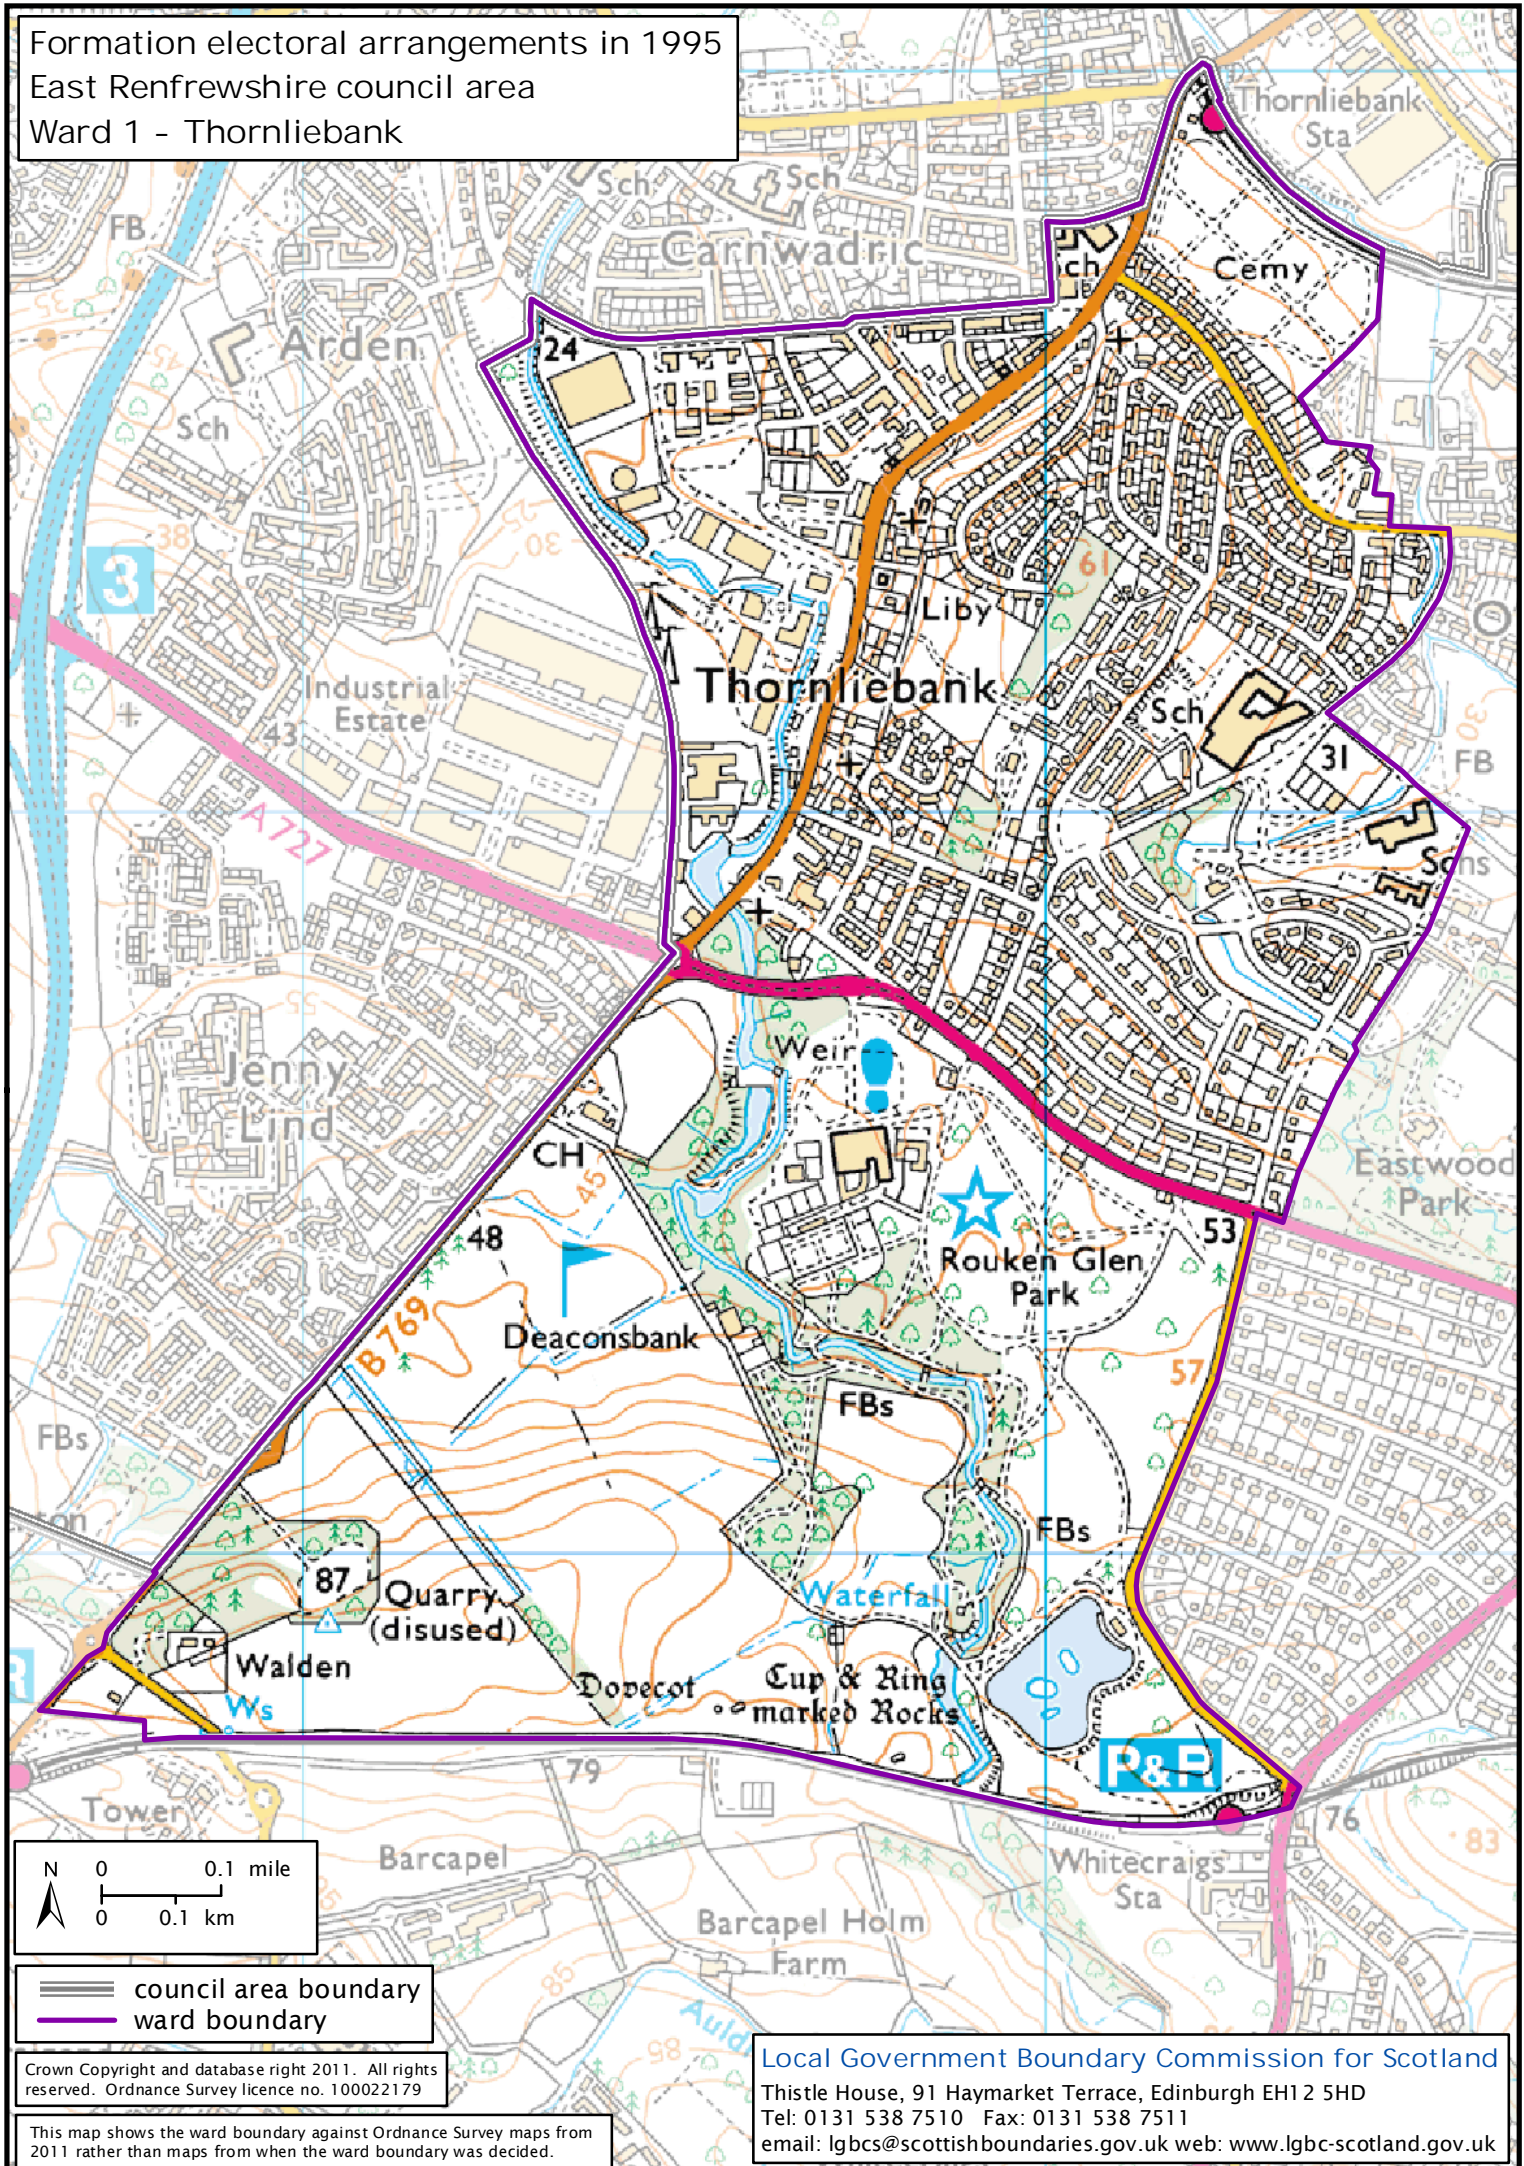

Formation electoral arrangements in 1995  
 East Renfrewshire council area  
 Ward 1 - Thornliebank

— council area boundary  
 — ward boundary

Crown Copyright and database right 2011. All rights reserved. Ordnance Survey licence no. 100022179

This map shows the ward boundary against Ordnance Survey maps from 2011 rather than maps from when the ward boundary was decided.

Local Government Boundary Commission for Scotland  
 Thistle House, 91 Haymarket Terrace, Edinburgh EH12 5HD  
 Tel: 0131 538 7510 Fax: 0131 538 7511  
 email: lgbc@scottishboundaries.gov.uk web: www.lgbc-scotland.gov.uk