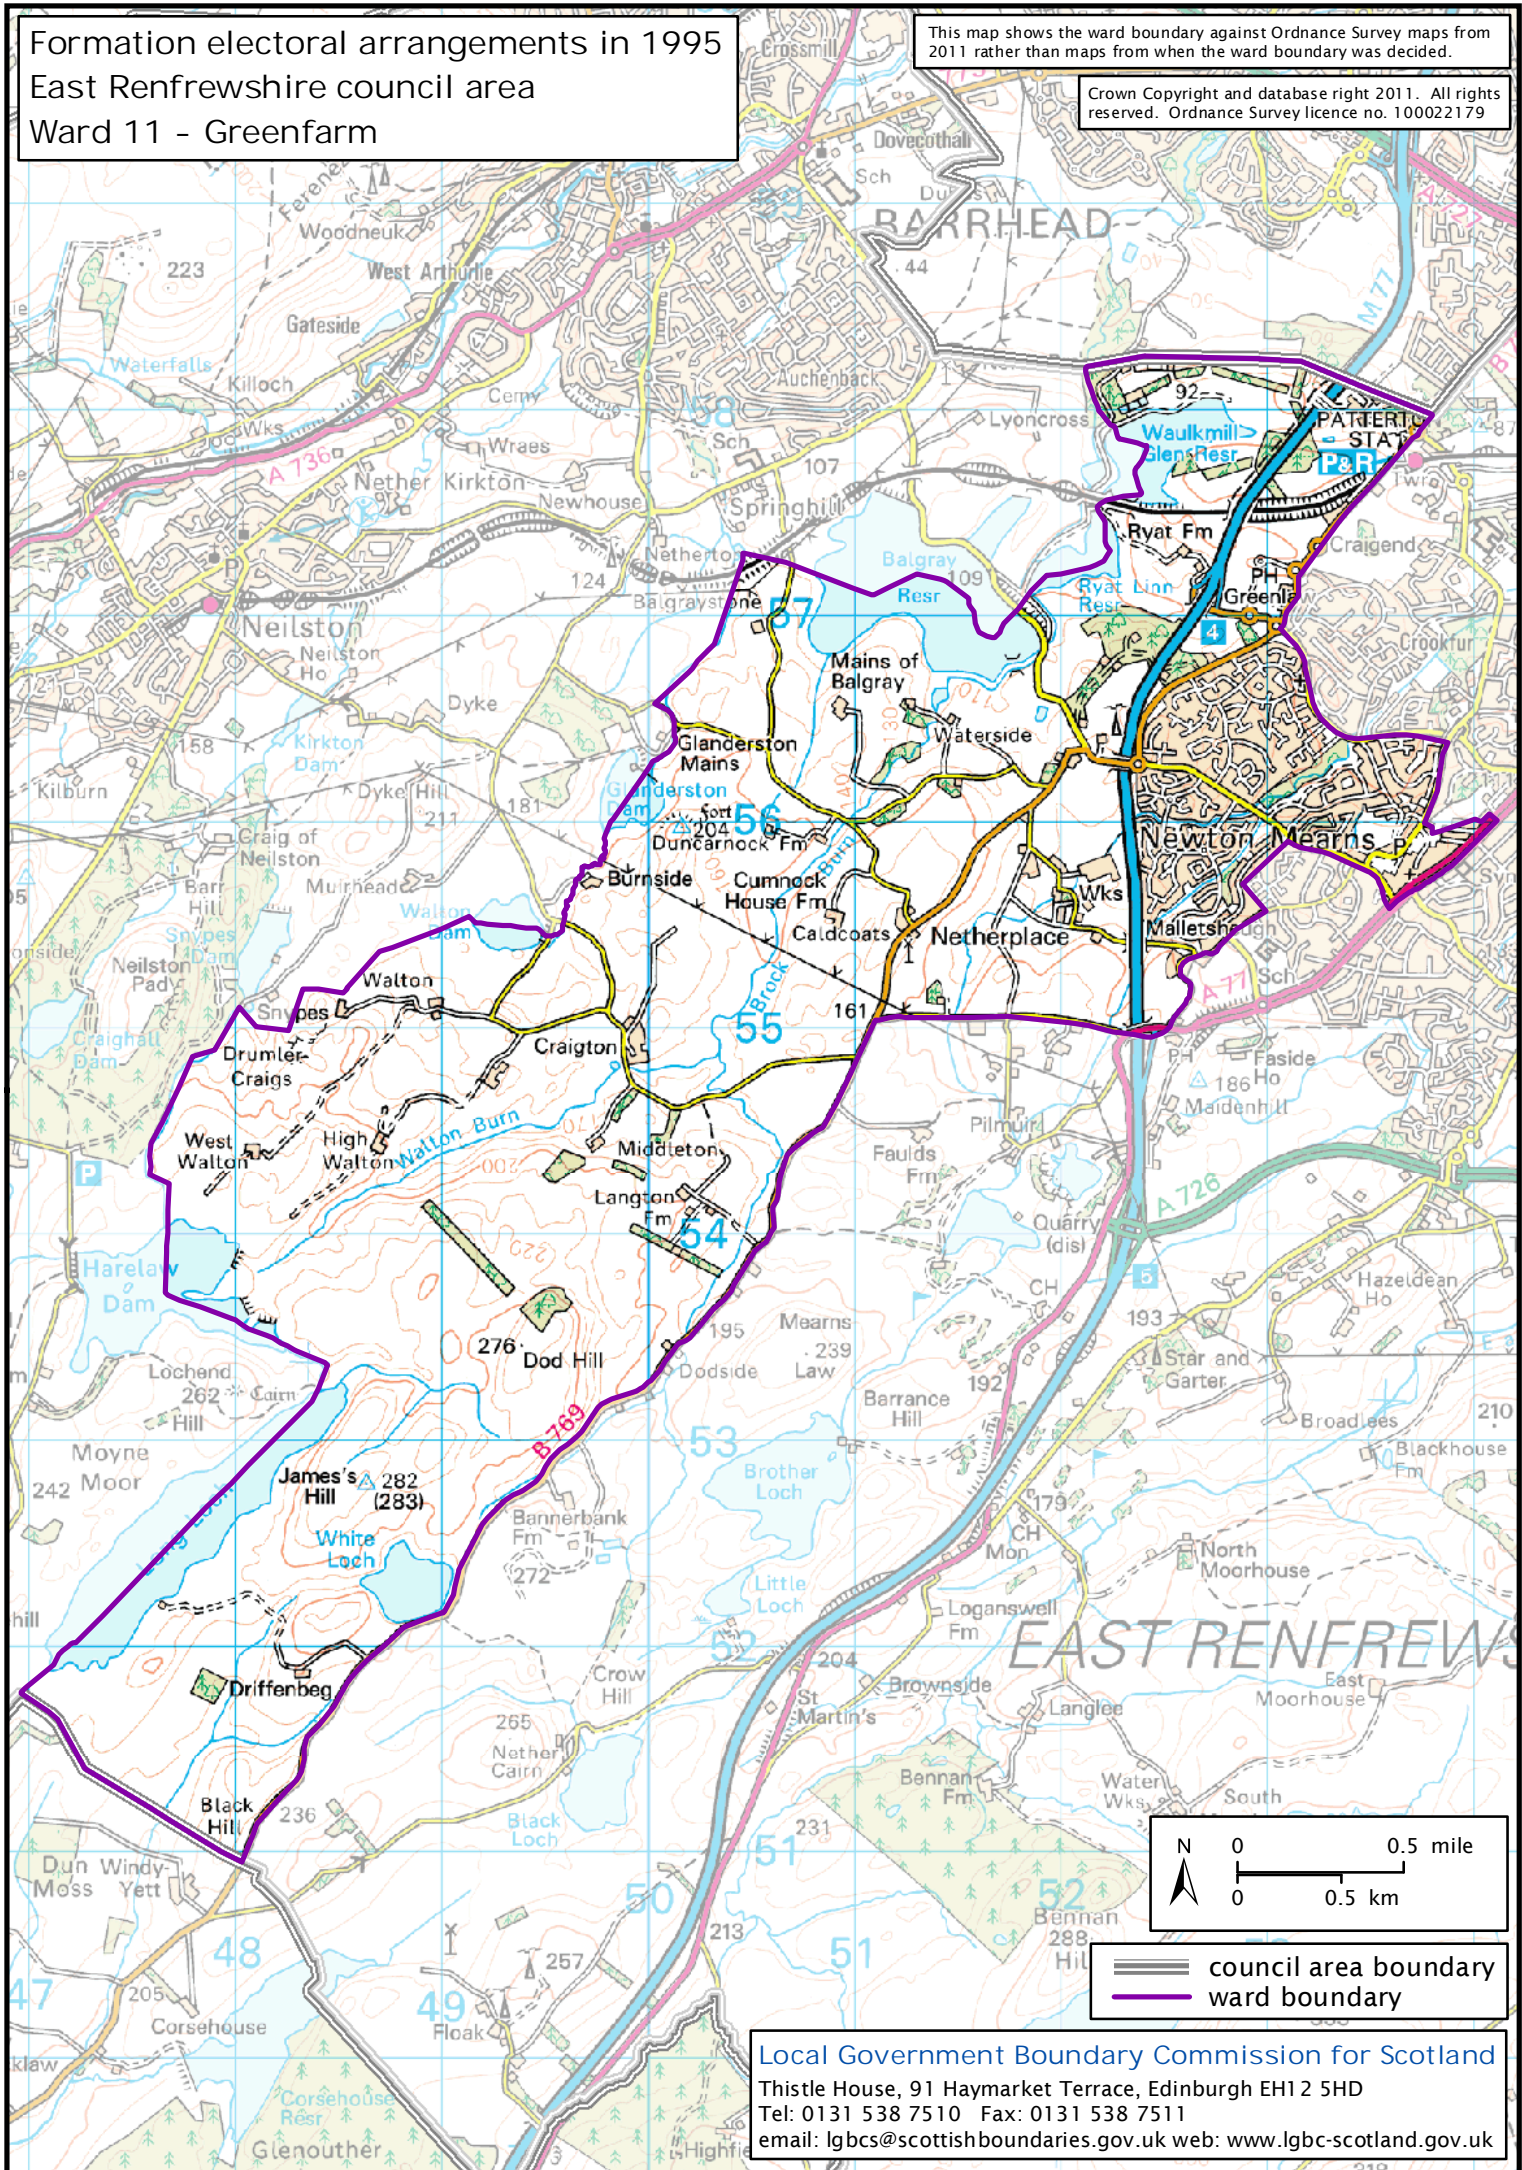

Formation electoral arrangements in 1995

East Renfrewshire council area

Ward 11 - Greenfarm

This map shows the ward boundary against Ordnance Survey maps from 2011 rather than maps from when the ward boundary was decided.

Crown Copyright and database right 2011. All rights reserved. Ordnance Survey licence no. 100022179

Local Government Boundary Commission for Scotland
Thistle House, 91 Haymarket Terrace, Edinburgh EH1 2 5HD
Tel: 0131 538 7510 Fax: 0131 538 7511
email: lgbc@scottishboundaries.gov.uk web: www.lgbc-scotland.gov.uk