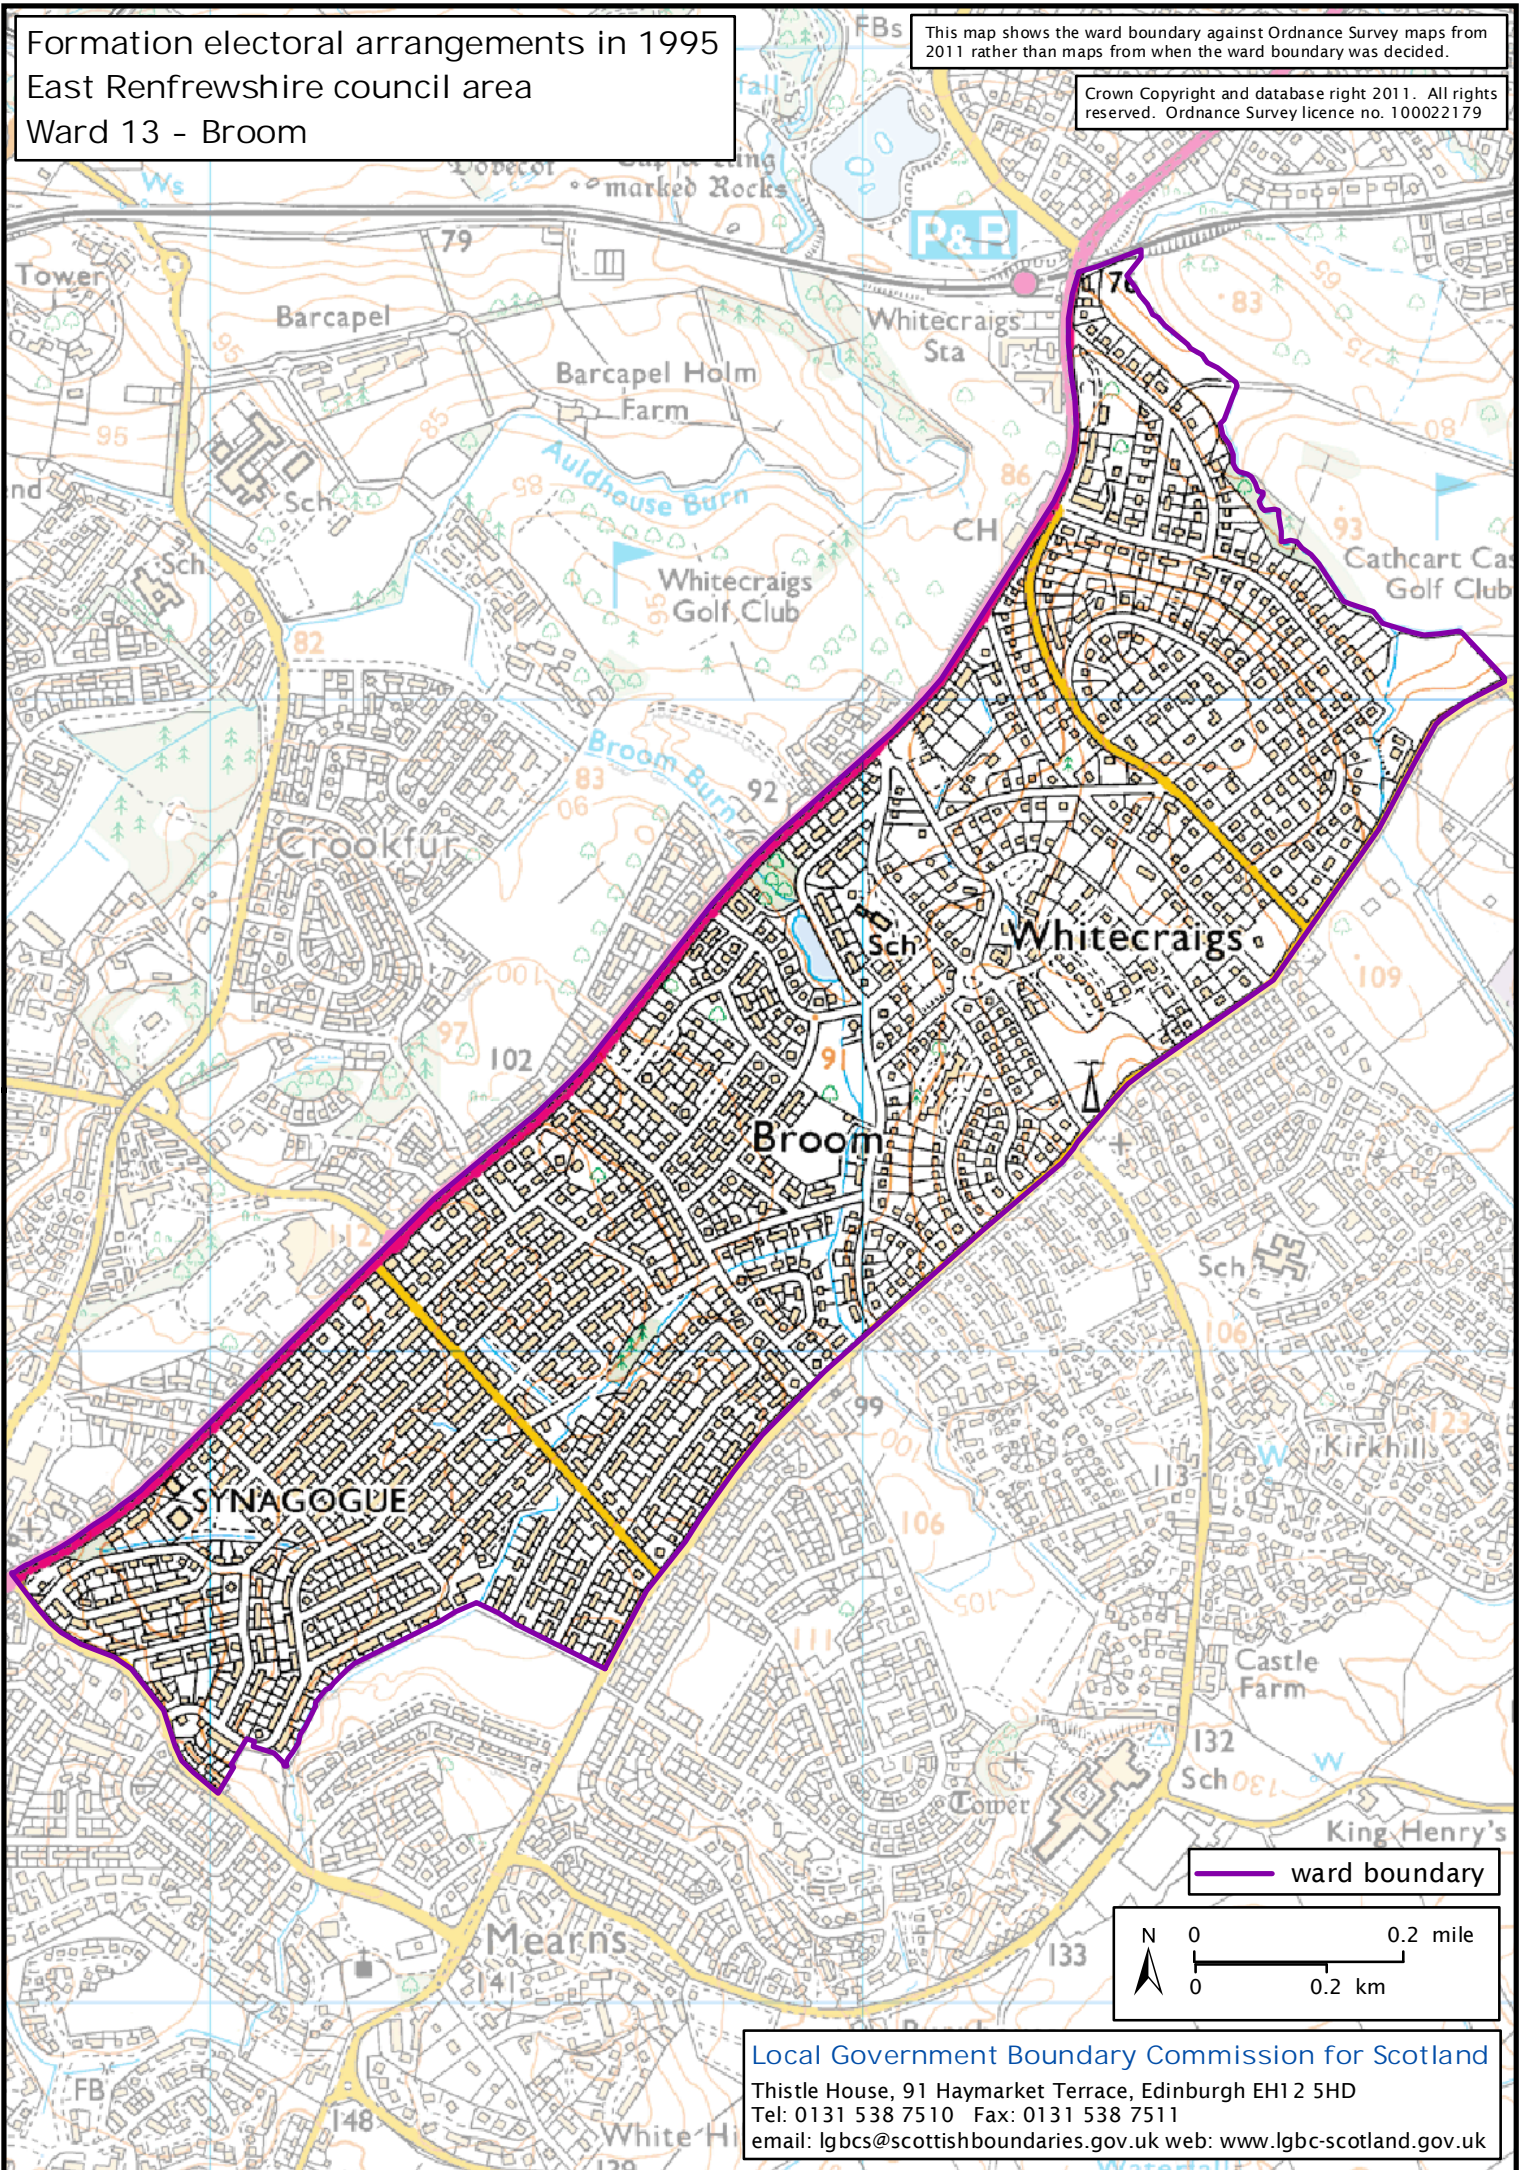

Formation electoral arrangements in 1995  
East Renfrewshire council area  
Ward 13 - Broom

This map shows the ward boundary against Ordnance Survey maps from 2011 rather than maps from when the ward boundary was decided.

Crown Copyright and database right 2011. All rights reserved. Ordnance Survey licence no. 100022179

ward boundary

Local Government Boundary Commission for Scotland  
Thistle House, 91 Haymarket Terrace, Edinburgh EH1 2 5HD  
Tel: 0131 538 7510 Fax: 0131 538 7511  
email: lgbc@scottishboundaries.gov.uk web: www.lgbc-scotland.gov.uk