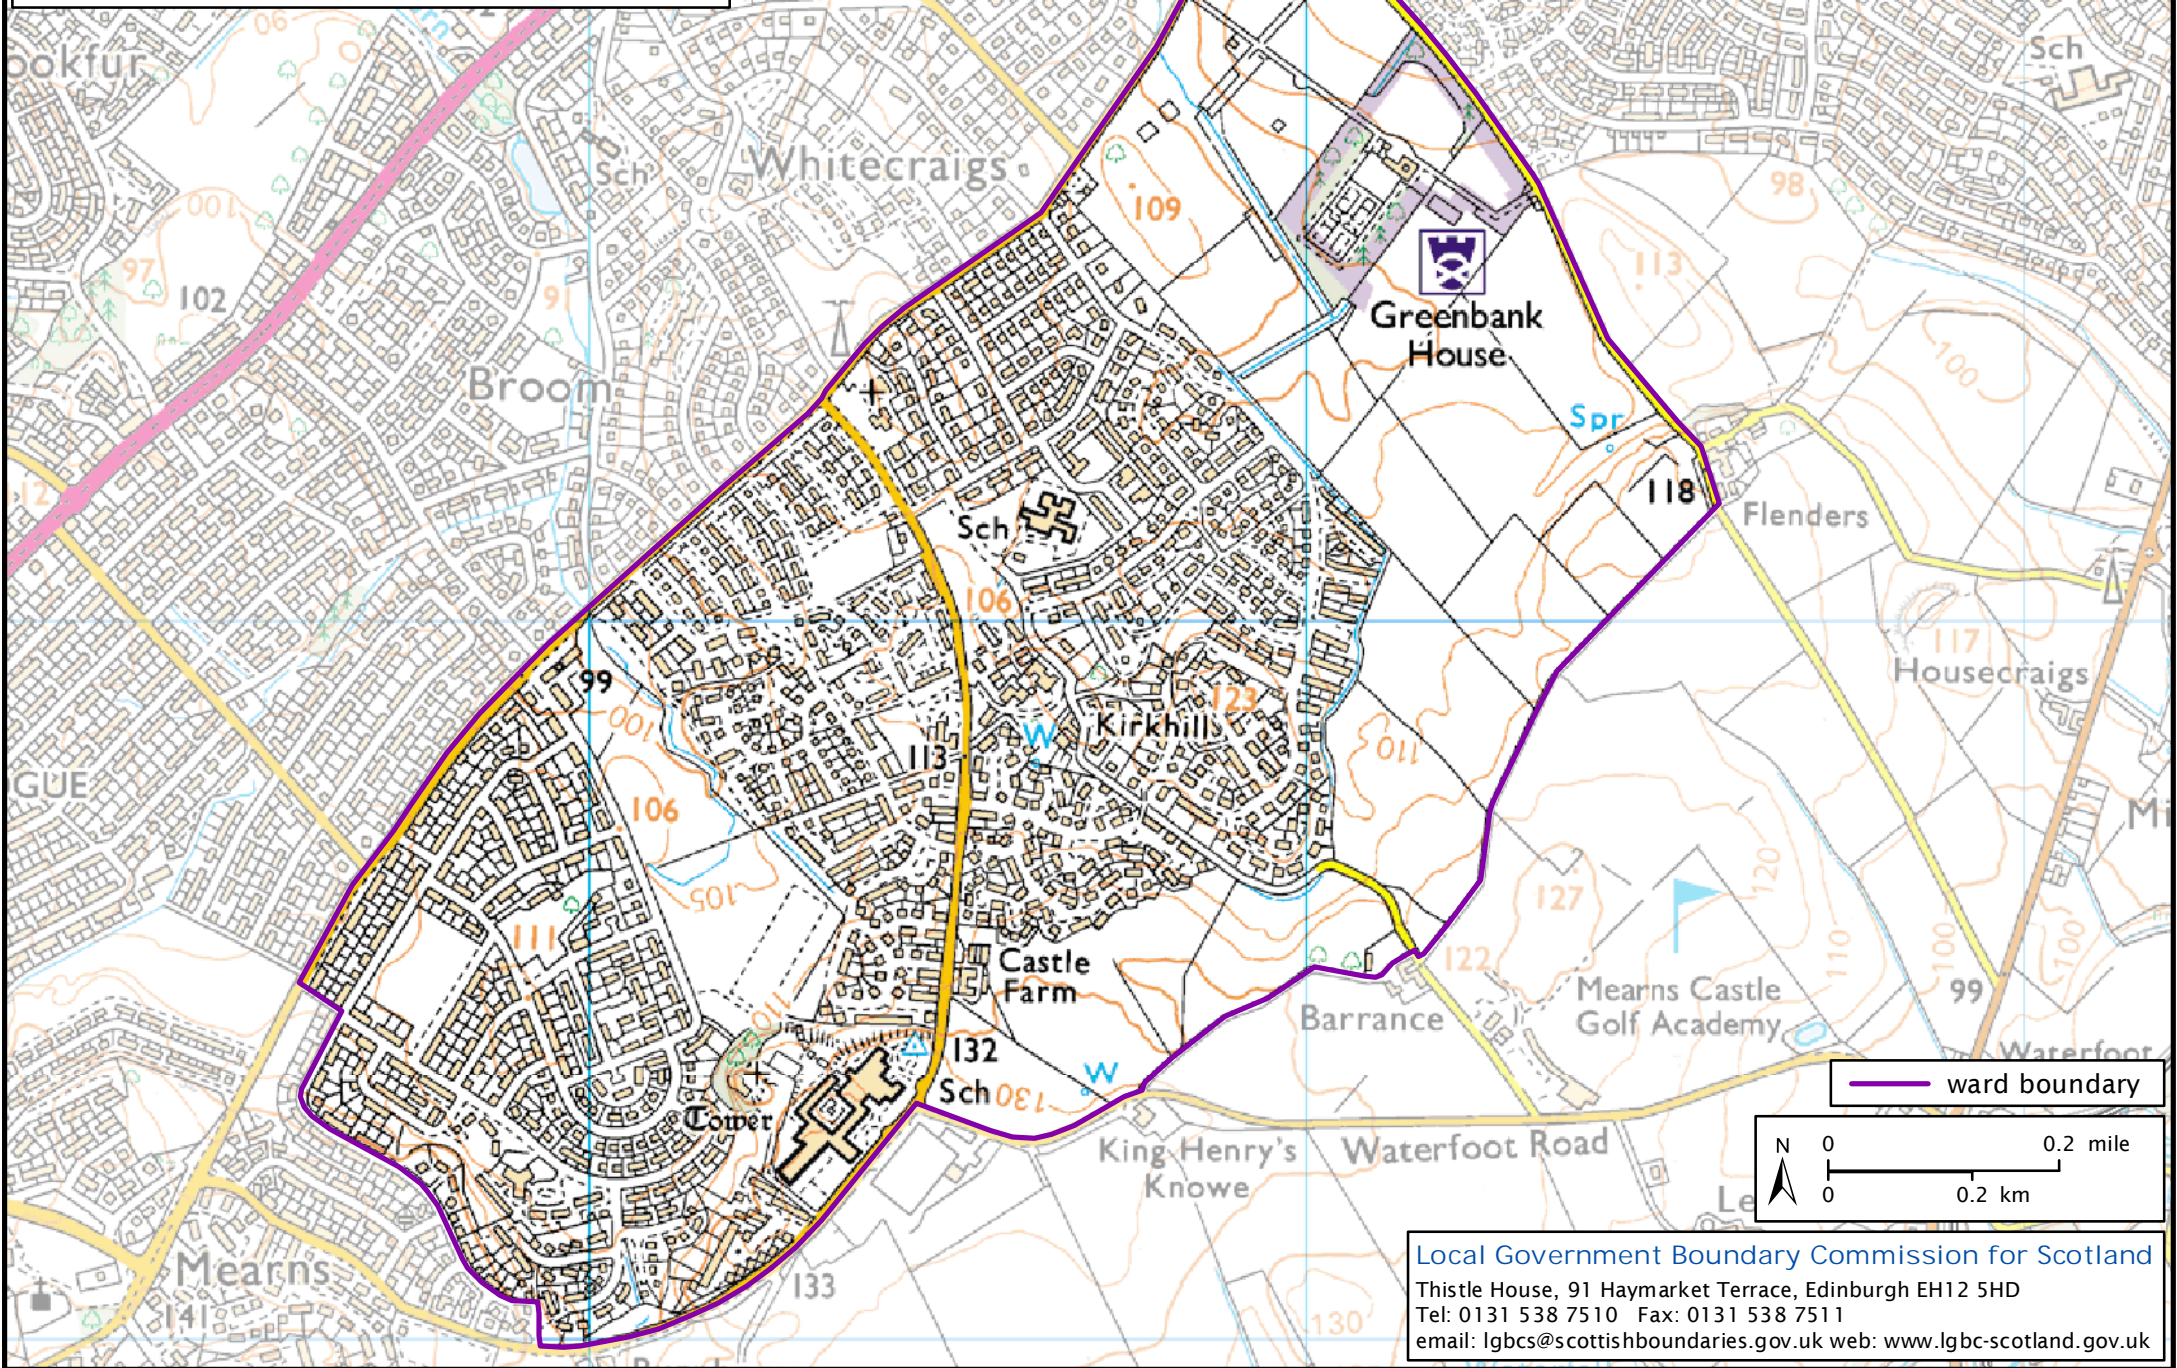

Formation electoral arrangements in 1995
East Renfrewshire council area
Ward 14 - Kirkhill

This map shows the ward boundary against Ordnance Survey maps from 2011 rather than maps from when the ward boundary was decided.

Crown Copyright and database right 2011. All rights reserved. Ordnance Survey licence no. 100022179

ward boundary

Local Government Boundary Commission for Scotland
Thistle House, 91 Haymarket Terrace, Edinburgh EH12 5HD
Tel: 0131 538 7510 Fax: 0131 538 7511
email: lgbcscottishboundaries.gov.uk web: www.lgbc-scotland.gov.uk