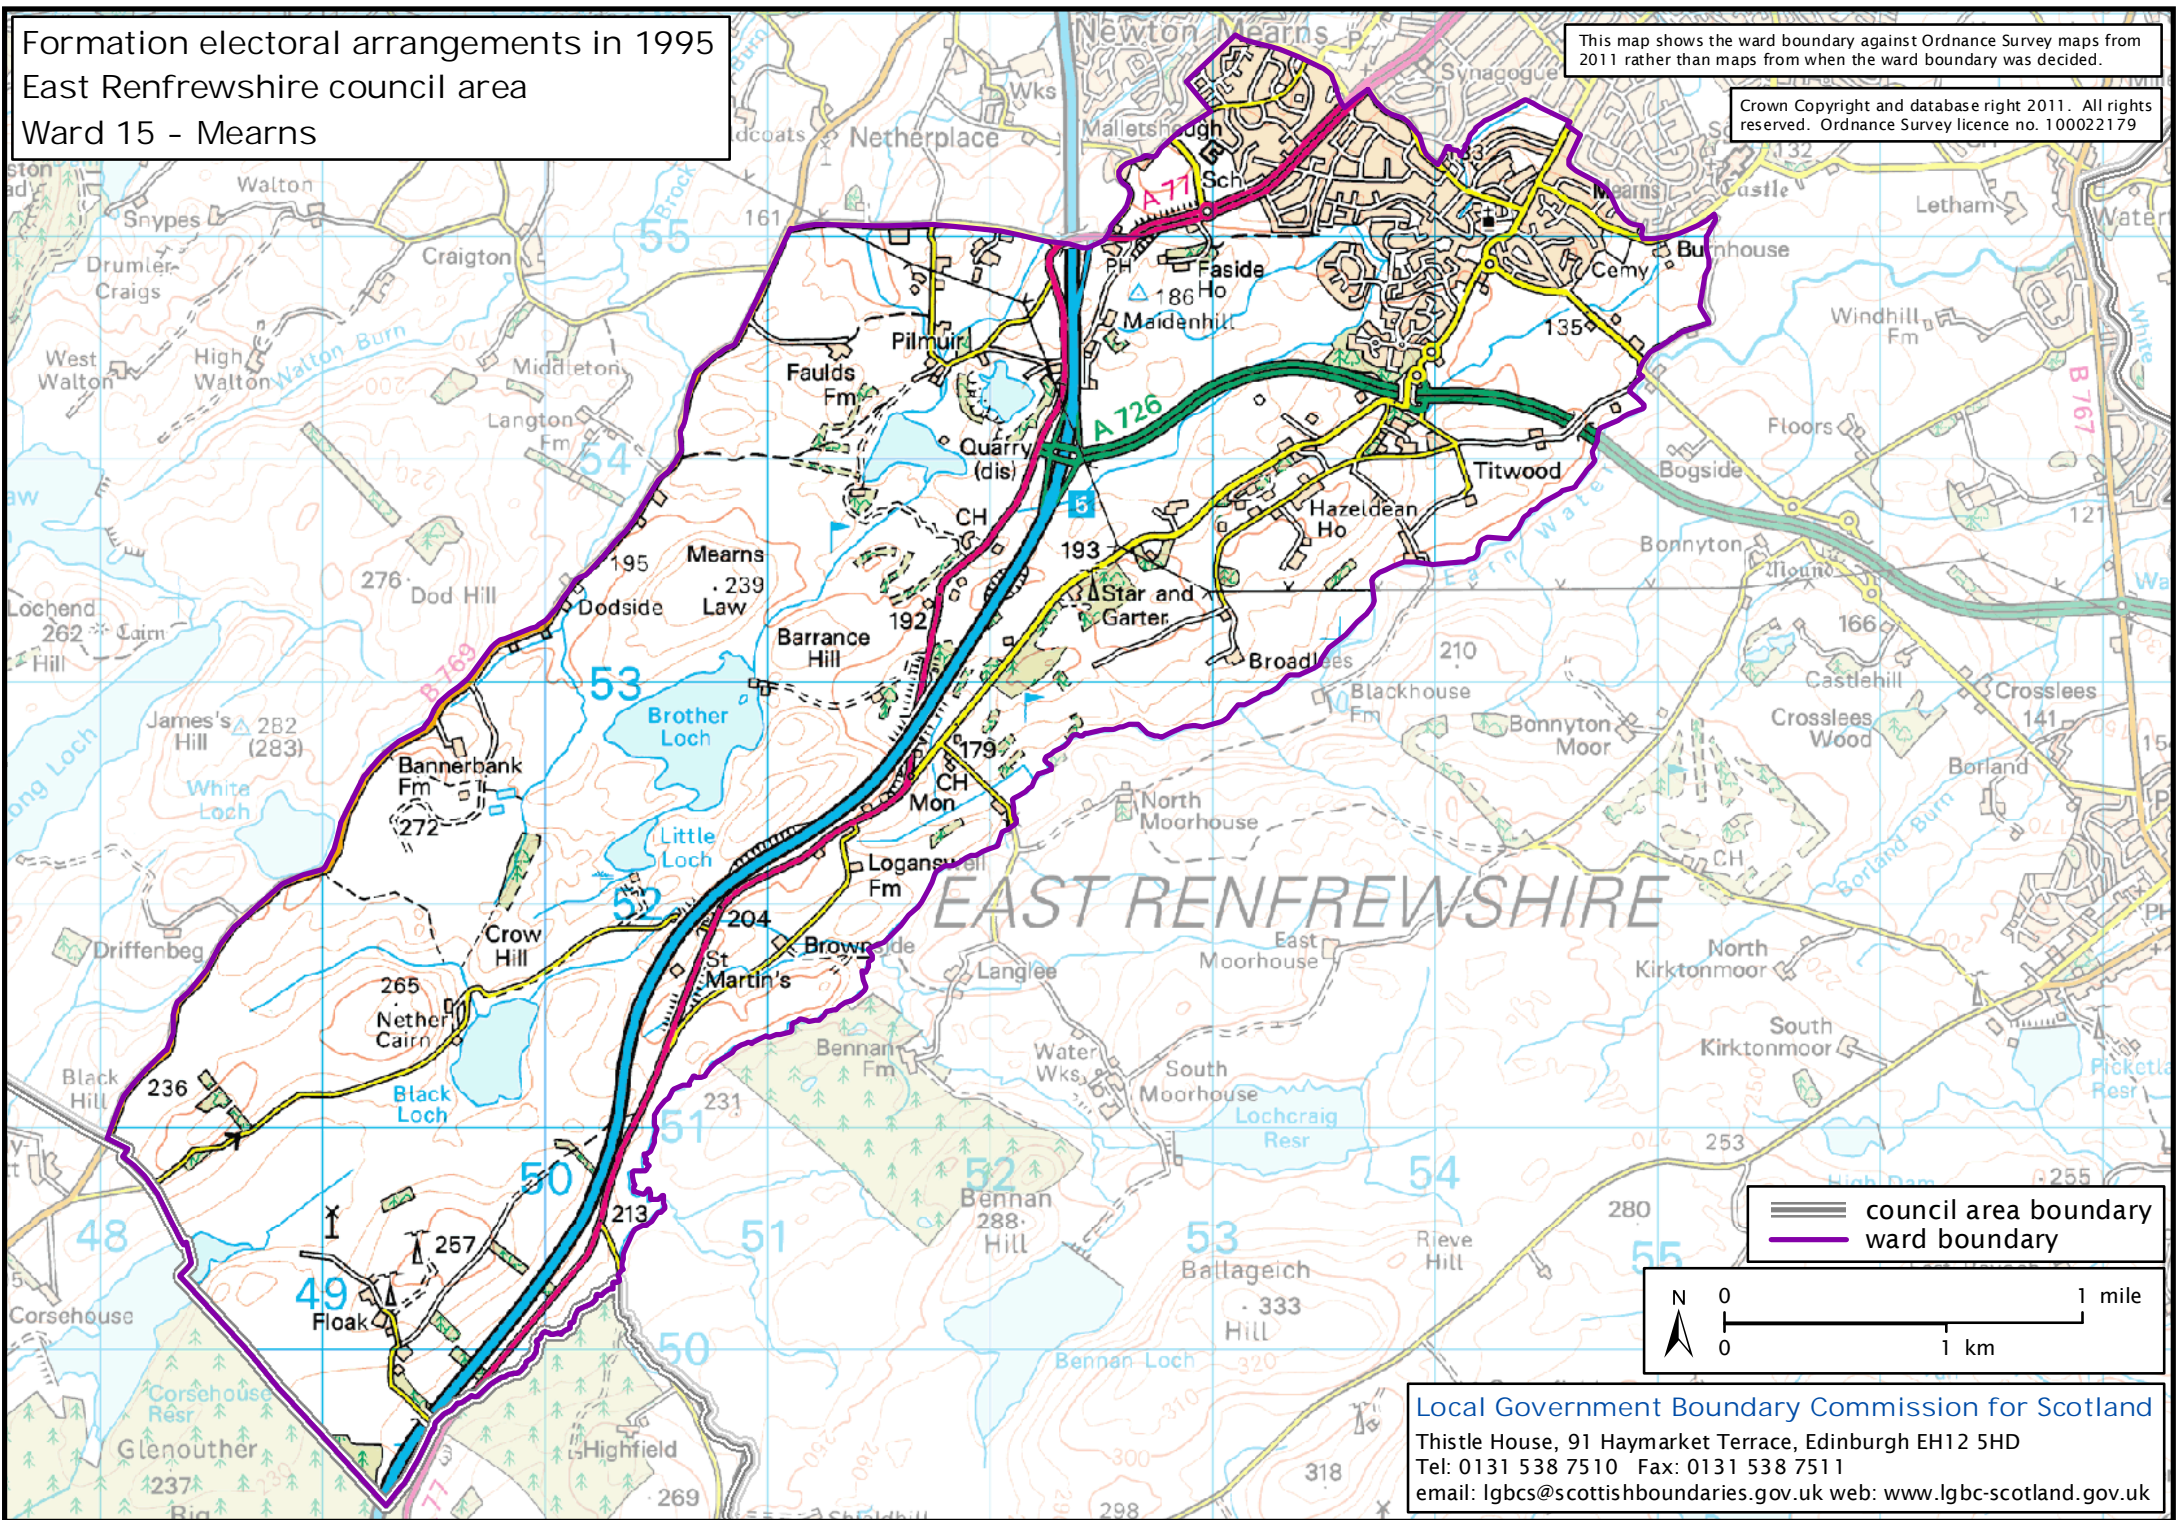

Formation electoral arrangements in 1995
East Renfrewshire council area
Ward 15 - Mearns

This map shows the ward boundary against Ordnance Survey maps from 2011 rather than maps from when the ward boundary was decided.

Crown Copyright and database right 2011. All rights reserved. Ordnance Survey licence no. 100022179

— council area boundary
— ward boundary

Local Government Boundary Commission for Scotland
Thistle House, 91 Haymarket Terrace, Edinburgh EH12 5HD
Tel: 0131 538 7510 Fax: 0131 538 7511
email: lgbcscottishboundaries.gov.uk web: www.lgbc-scotland.gov.uk