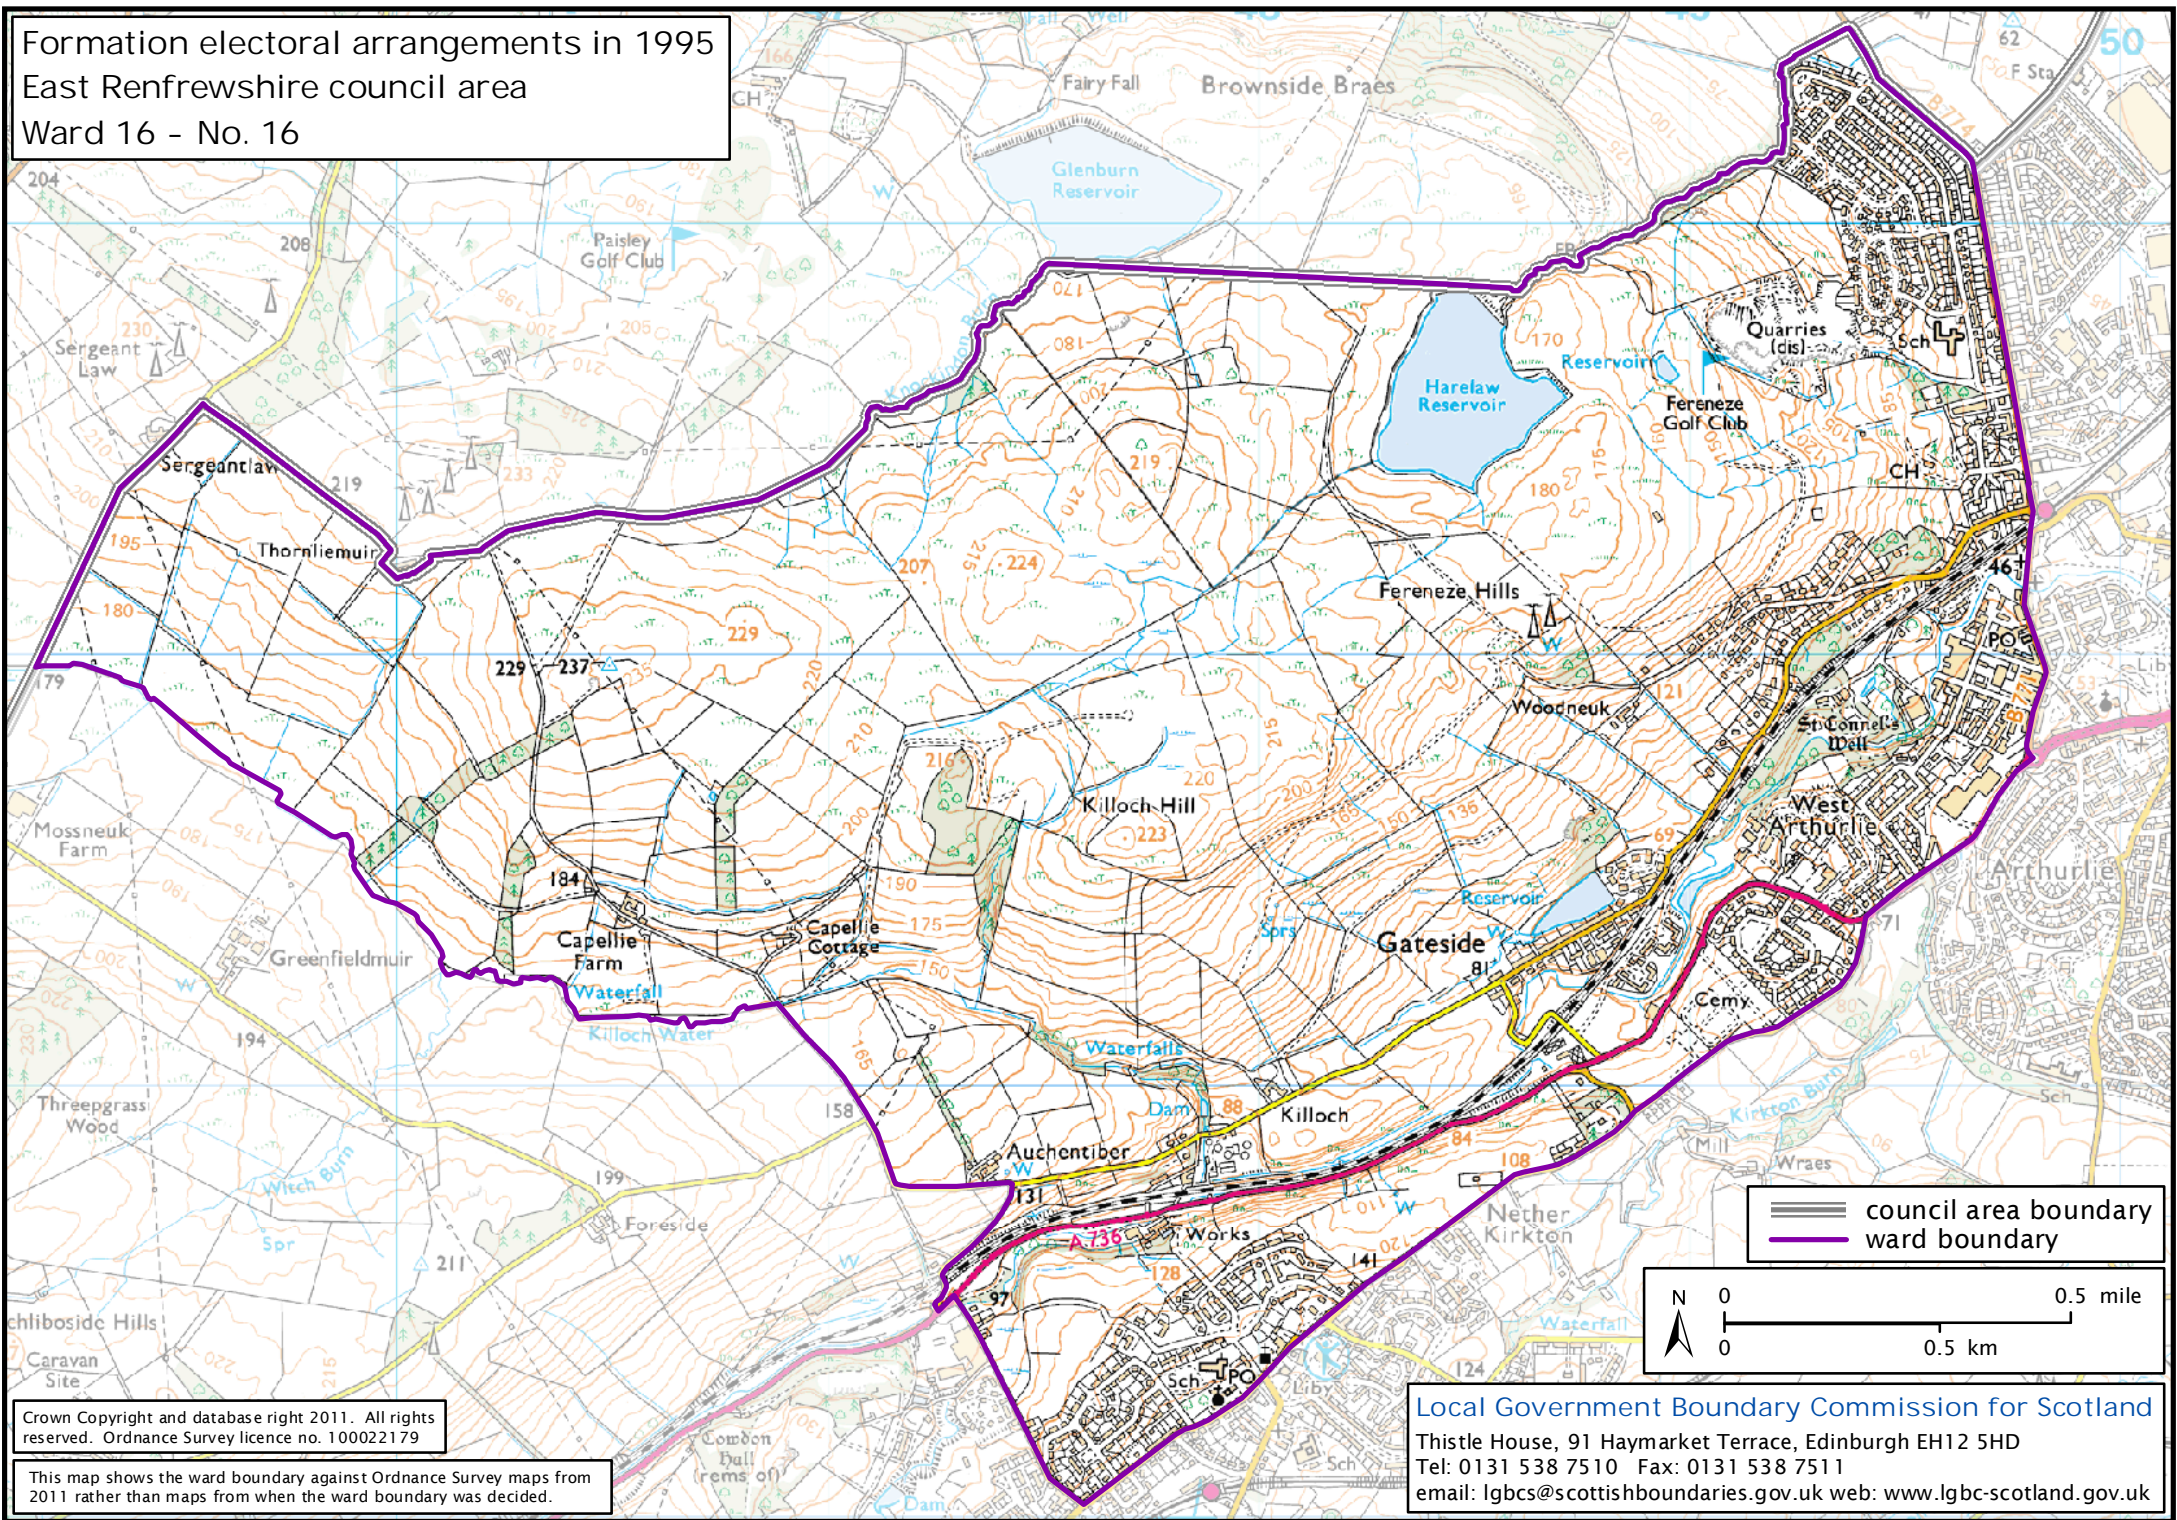

Formation electoral arrangements in 1995  
 East Renfrewshire council area  
 Ward 16 - No. 16

 council area boundary  
 ward boundary

Crown Copyright and database right 2011. All rights reserved. Ordnance Survey licence no. 100022179

This map shows the ward boundary against Ordnance Survey maps from 2011 rather than maps from when the ward boundary was decided.

Local Government Boundary Commission for Scotland  
 Thistle House, 91 Haymarket Terrace, Edinburgh EH12 5HD  
 Tel: 0131 538 7510 Fax: 0131 538 7511  
 email: [lgbcsc@scottishboundaries.gov.uk](mailto:lgbcsc@scottishboundaries.gov.uk) web: [www.lgbc-scotland.gov.uk](http://www.lgbc-scotland.gov.uk)