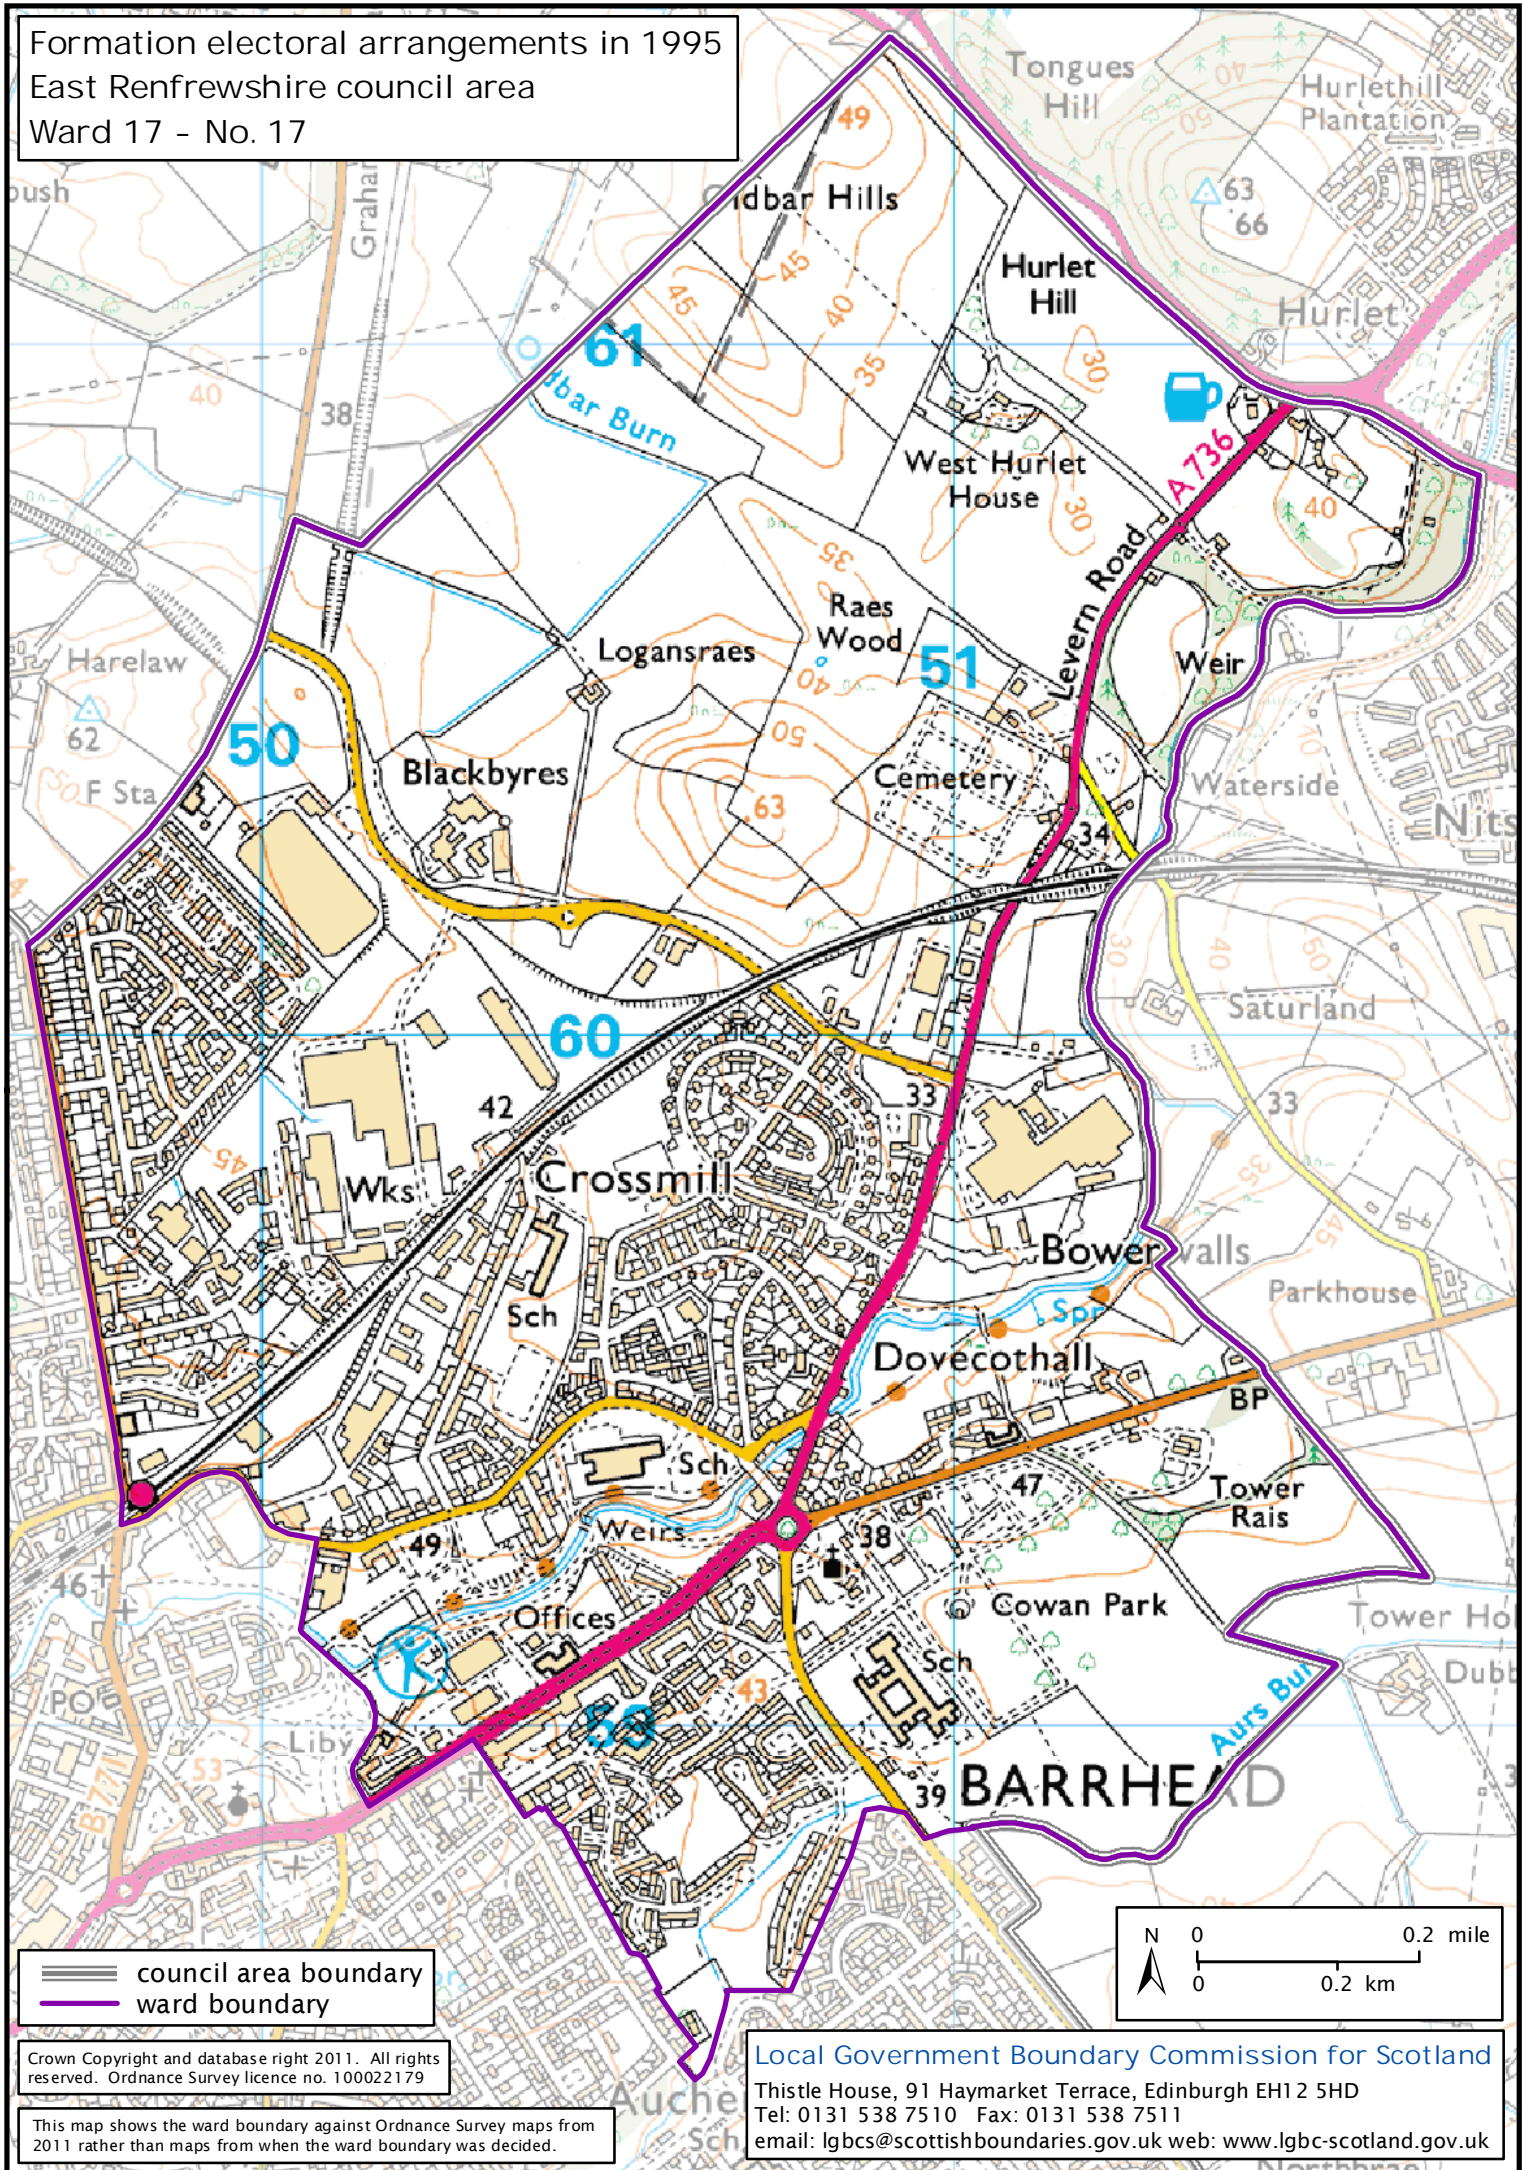

Formation electoral arrangements in 1995  
 East Renfrewshire council area  
 Ward 17 - No. 17

council area boundary  
 ward boundary

Crown Copyright and database right 2011. All rights reserved. Ordnance Survey licence no. 100022179

This map shows the ward boundary against Ordnance Survey maps from 2011 rather than maps from when the ward boundary was decided.

**Local Government Boundary Commission for Scotland**  
 Thistle House, 91 Haymarket Terrace, Edinburgh EH1 2 5HD  
 Tel: 0131 538 7510 Fax: 0131 538 7511  
 email: [lgbc@scottishboundaries.gov.uk](mailto:lgbc@scottishboundaries.gov.uk) web: [www.lgbc-scotland.gov.uk](http://www.lgbc-scotland.gov.uk)