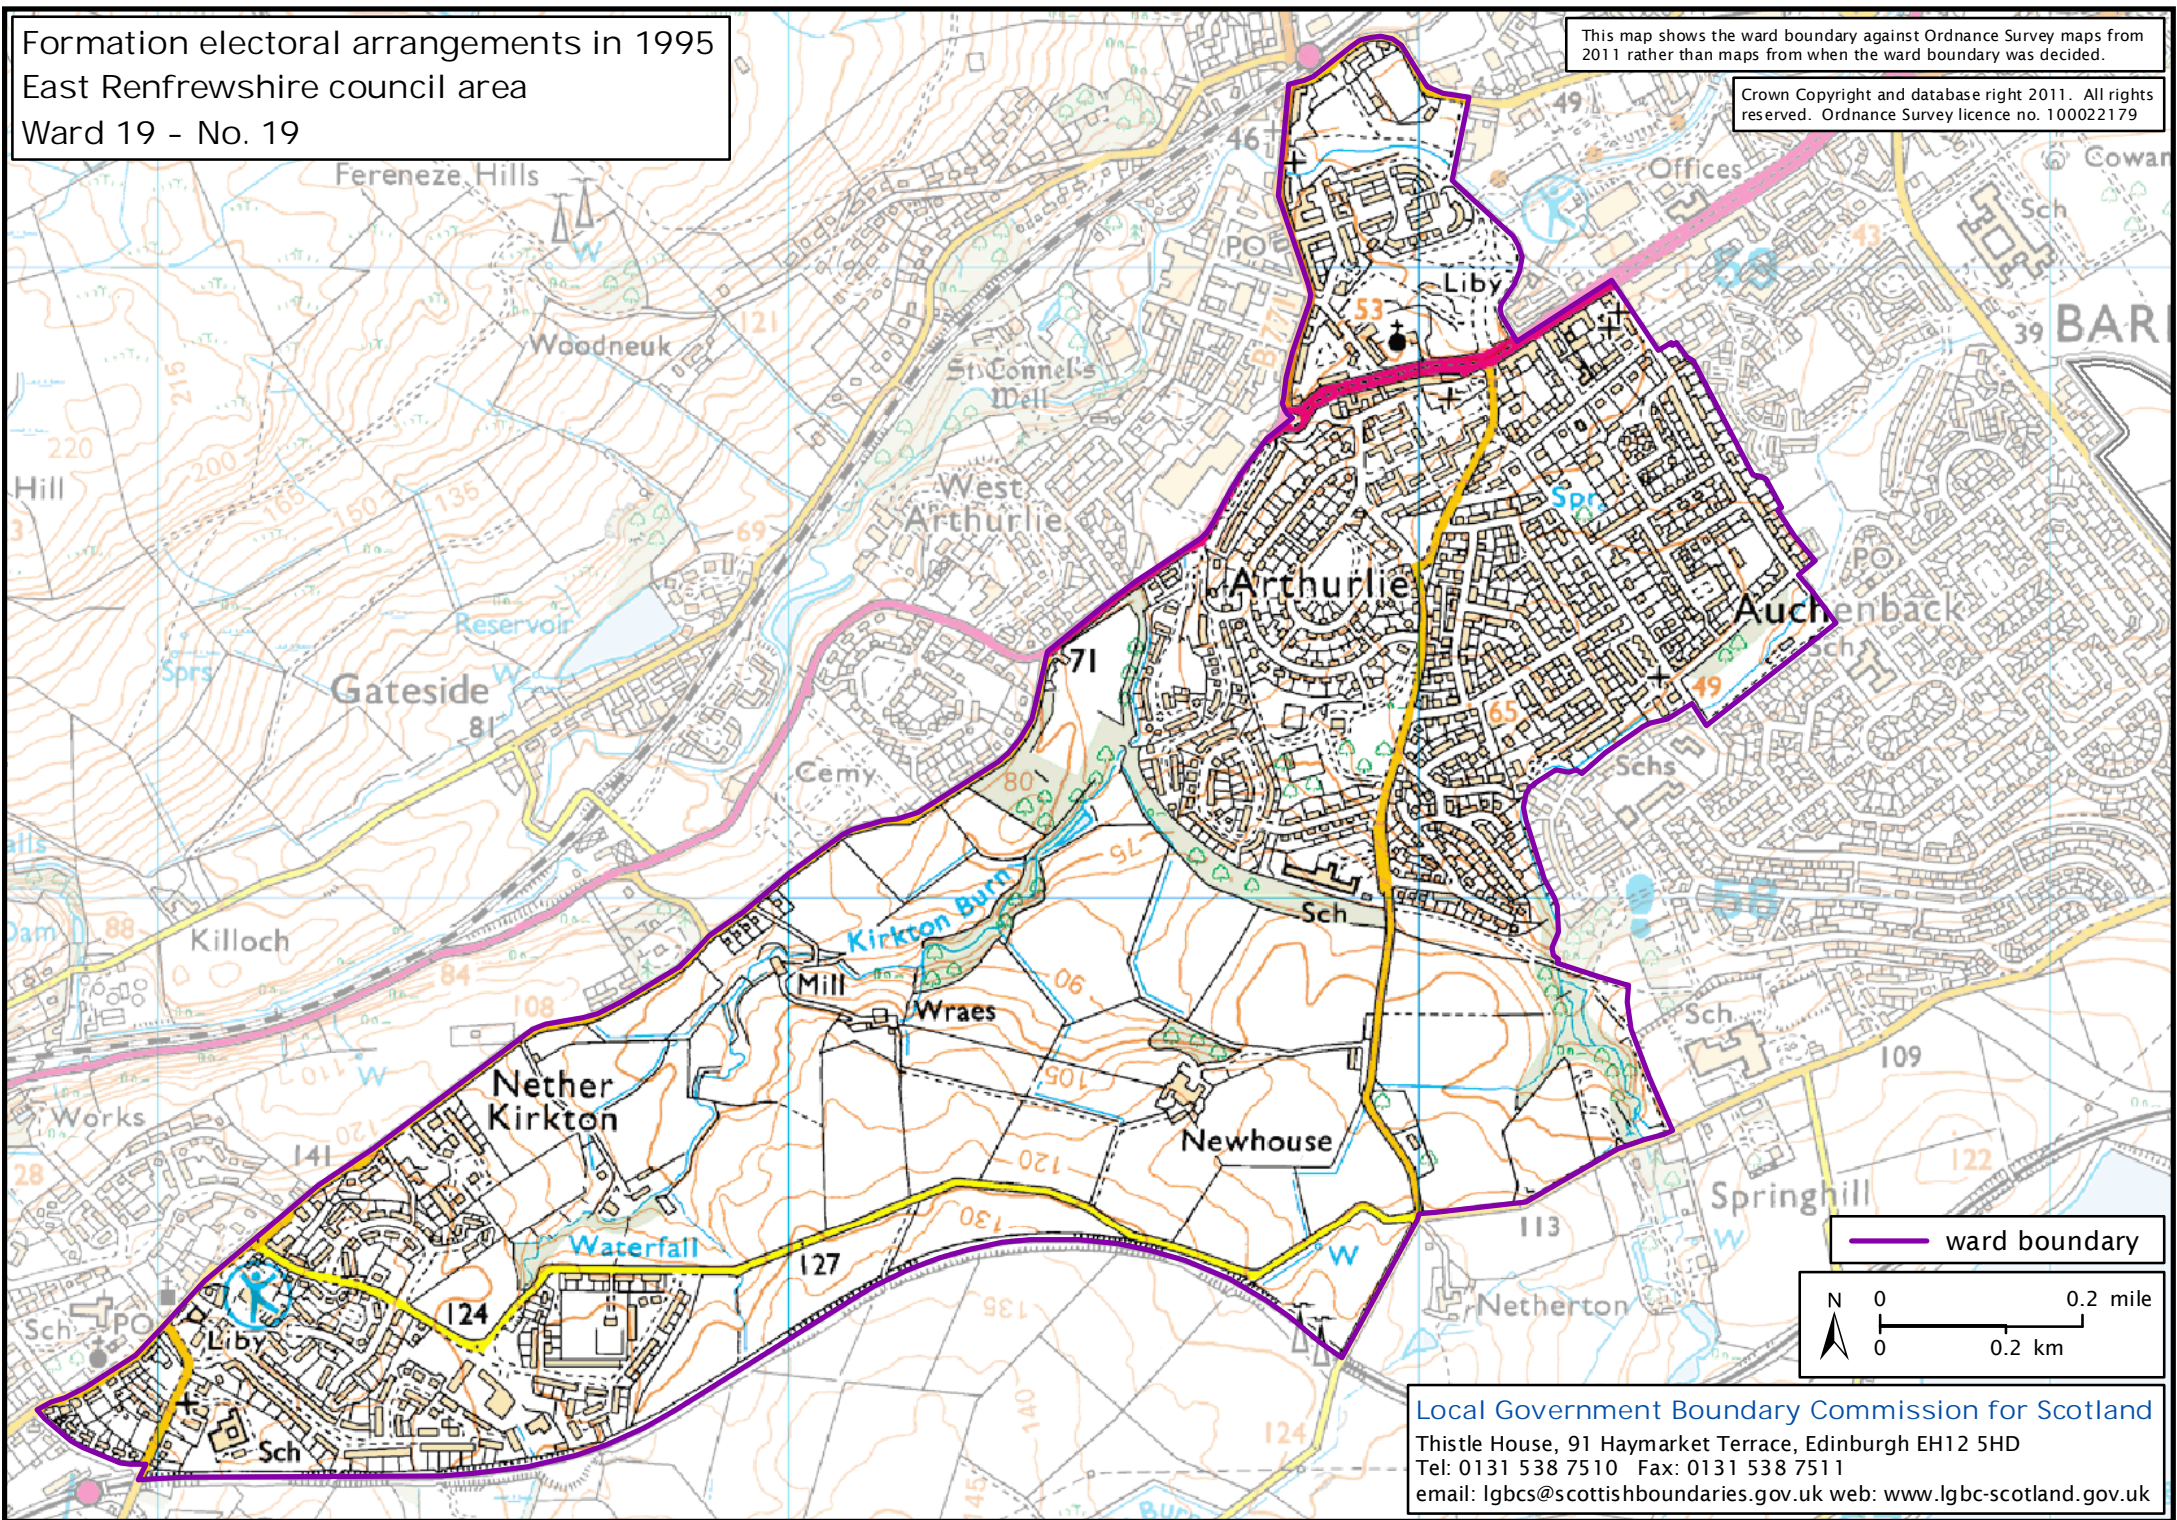

Formation electoral arrangements in 1995
East Renfrewshire council area
Ward 19 - No. 19

This map shows the ward boundary against Ordnance Survey maps from 2011 rather than maps from when the ward boundary was decided.

Crown Copyright and database right 2011. All rights reserved. Ordnance Survey licence no. 100022179

Local Government Boundary Commission for Scotland

Thistle House, 91 Haymarket Terrace, Edinburgh EH12 5HD