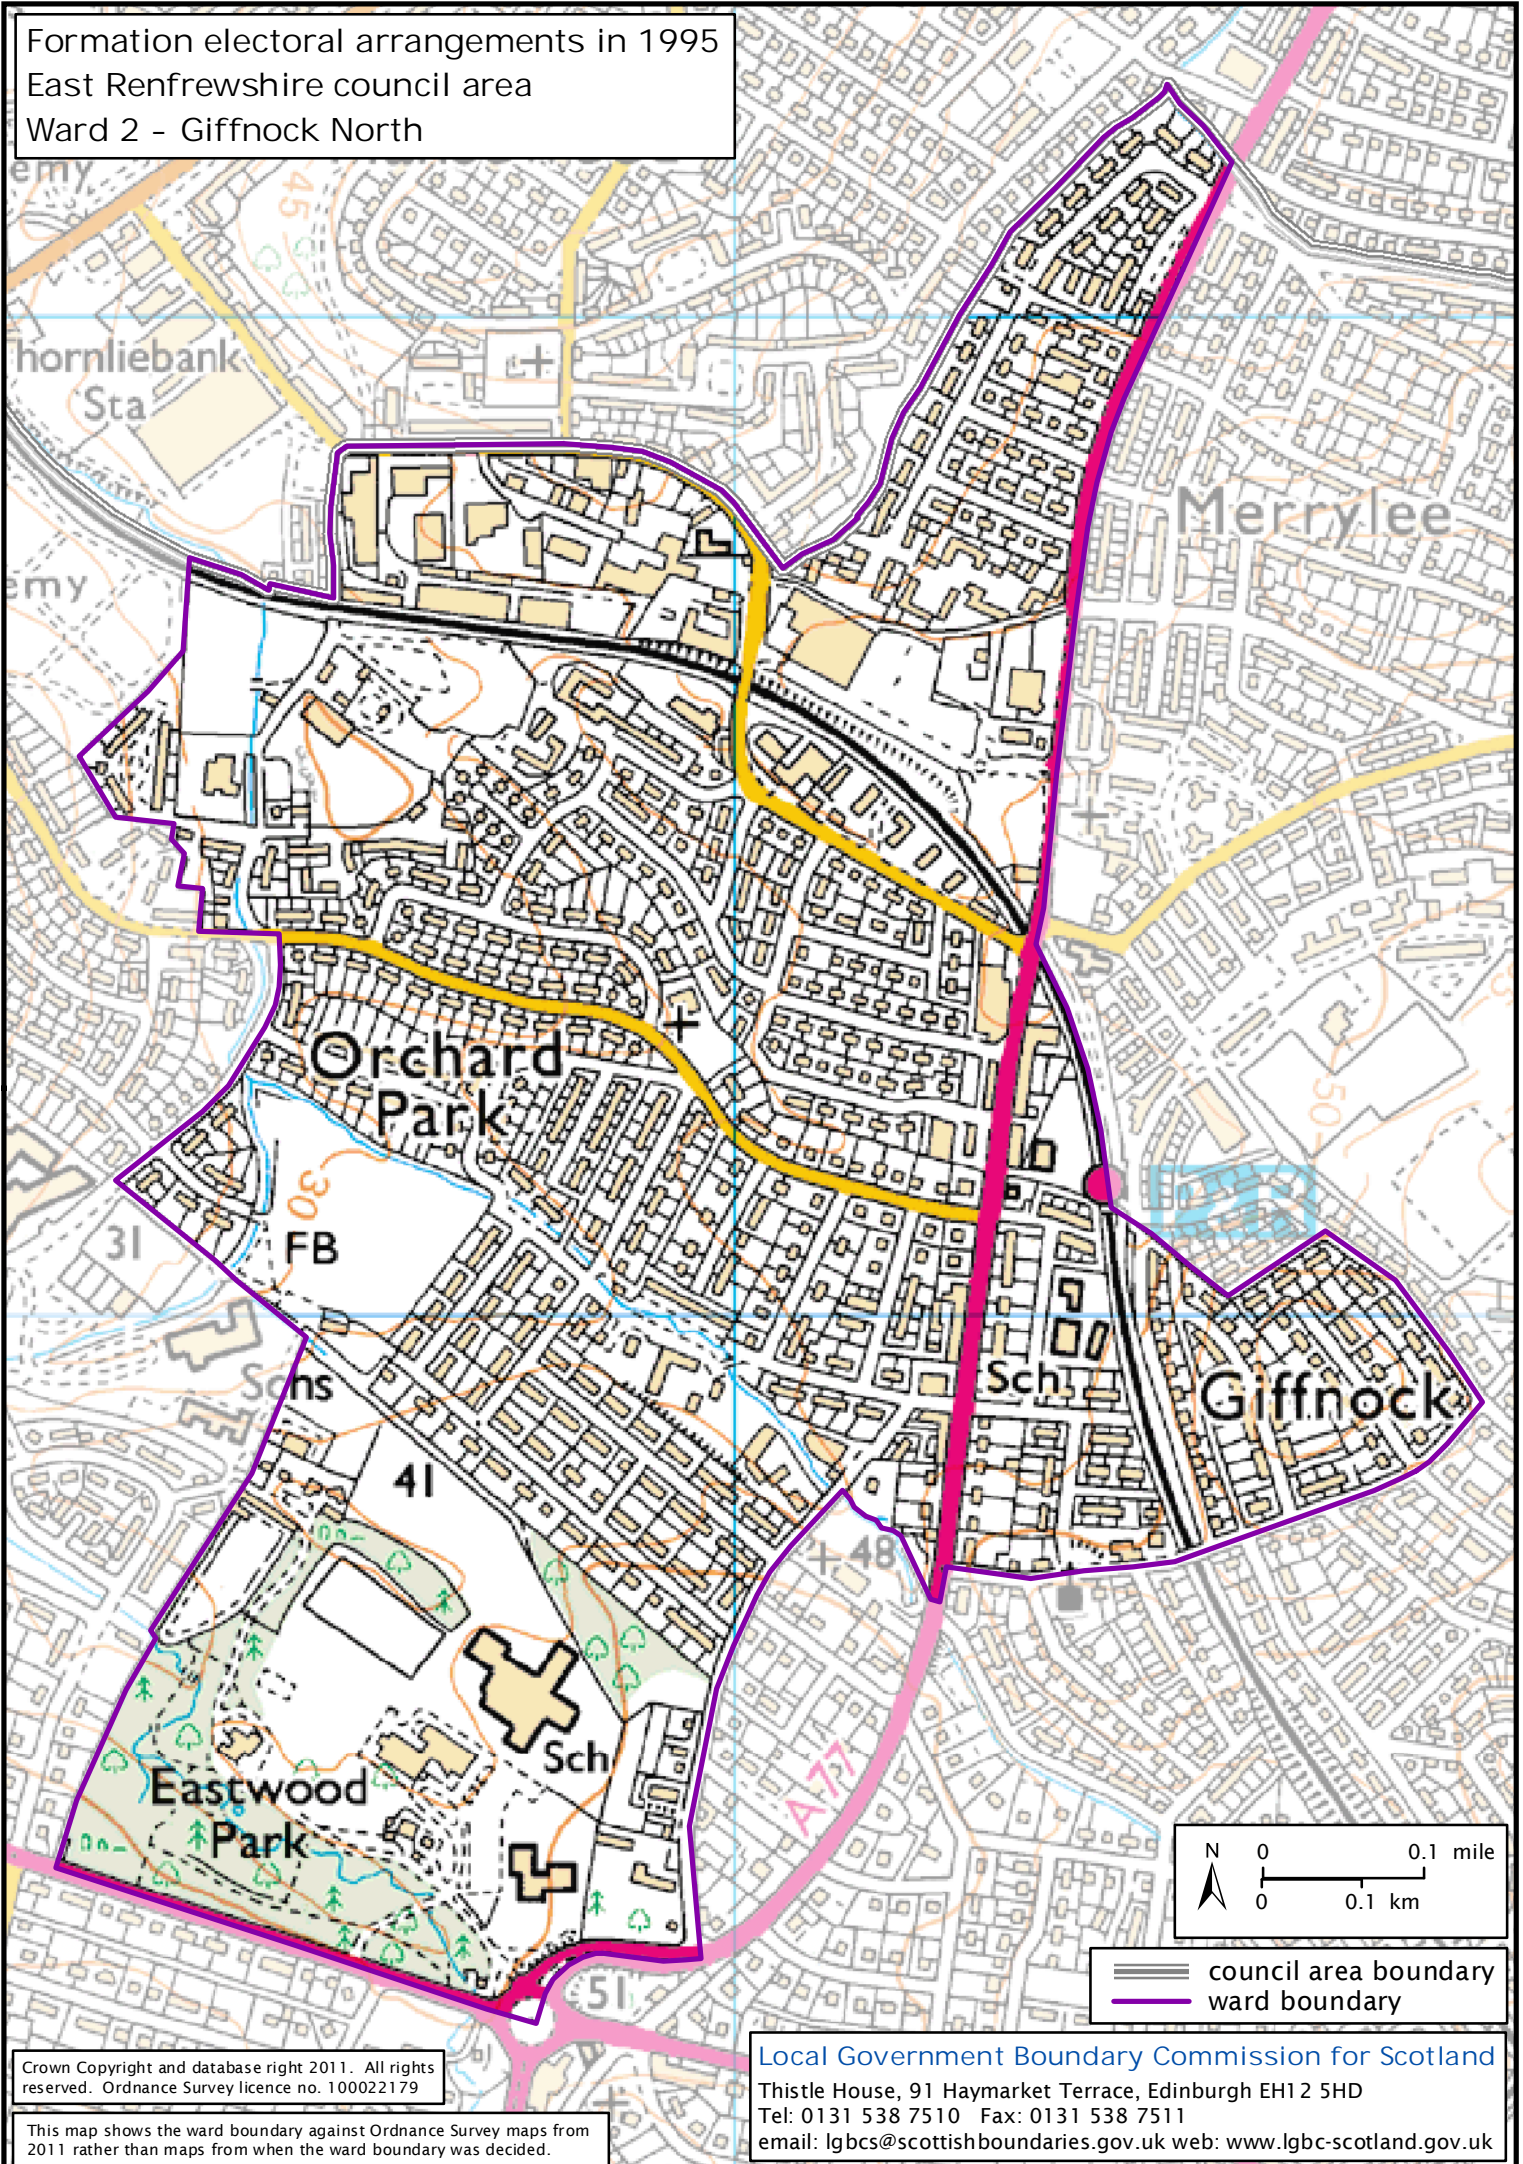

Formation electoral arrangements in 1995
East Renfrewshire council area
Ward 2 - Giffnock North

Crown Copyright and database right 2011. All rights reserved. Ordnance Survey licence no. 100022179

This map shows the ward boundary against Ordnance Survey maps from 2011 rather than maps from when the ward boundary was decided.