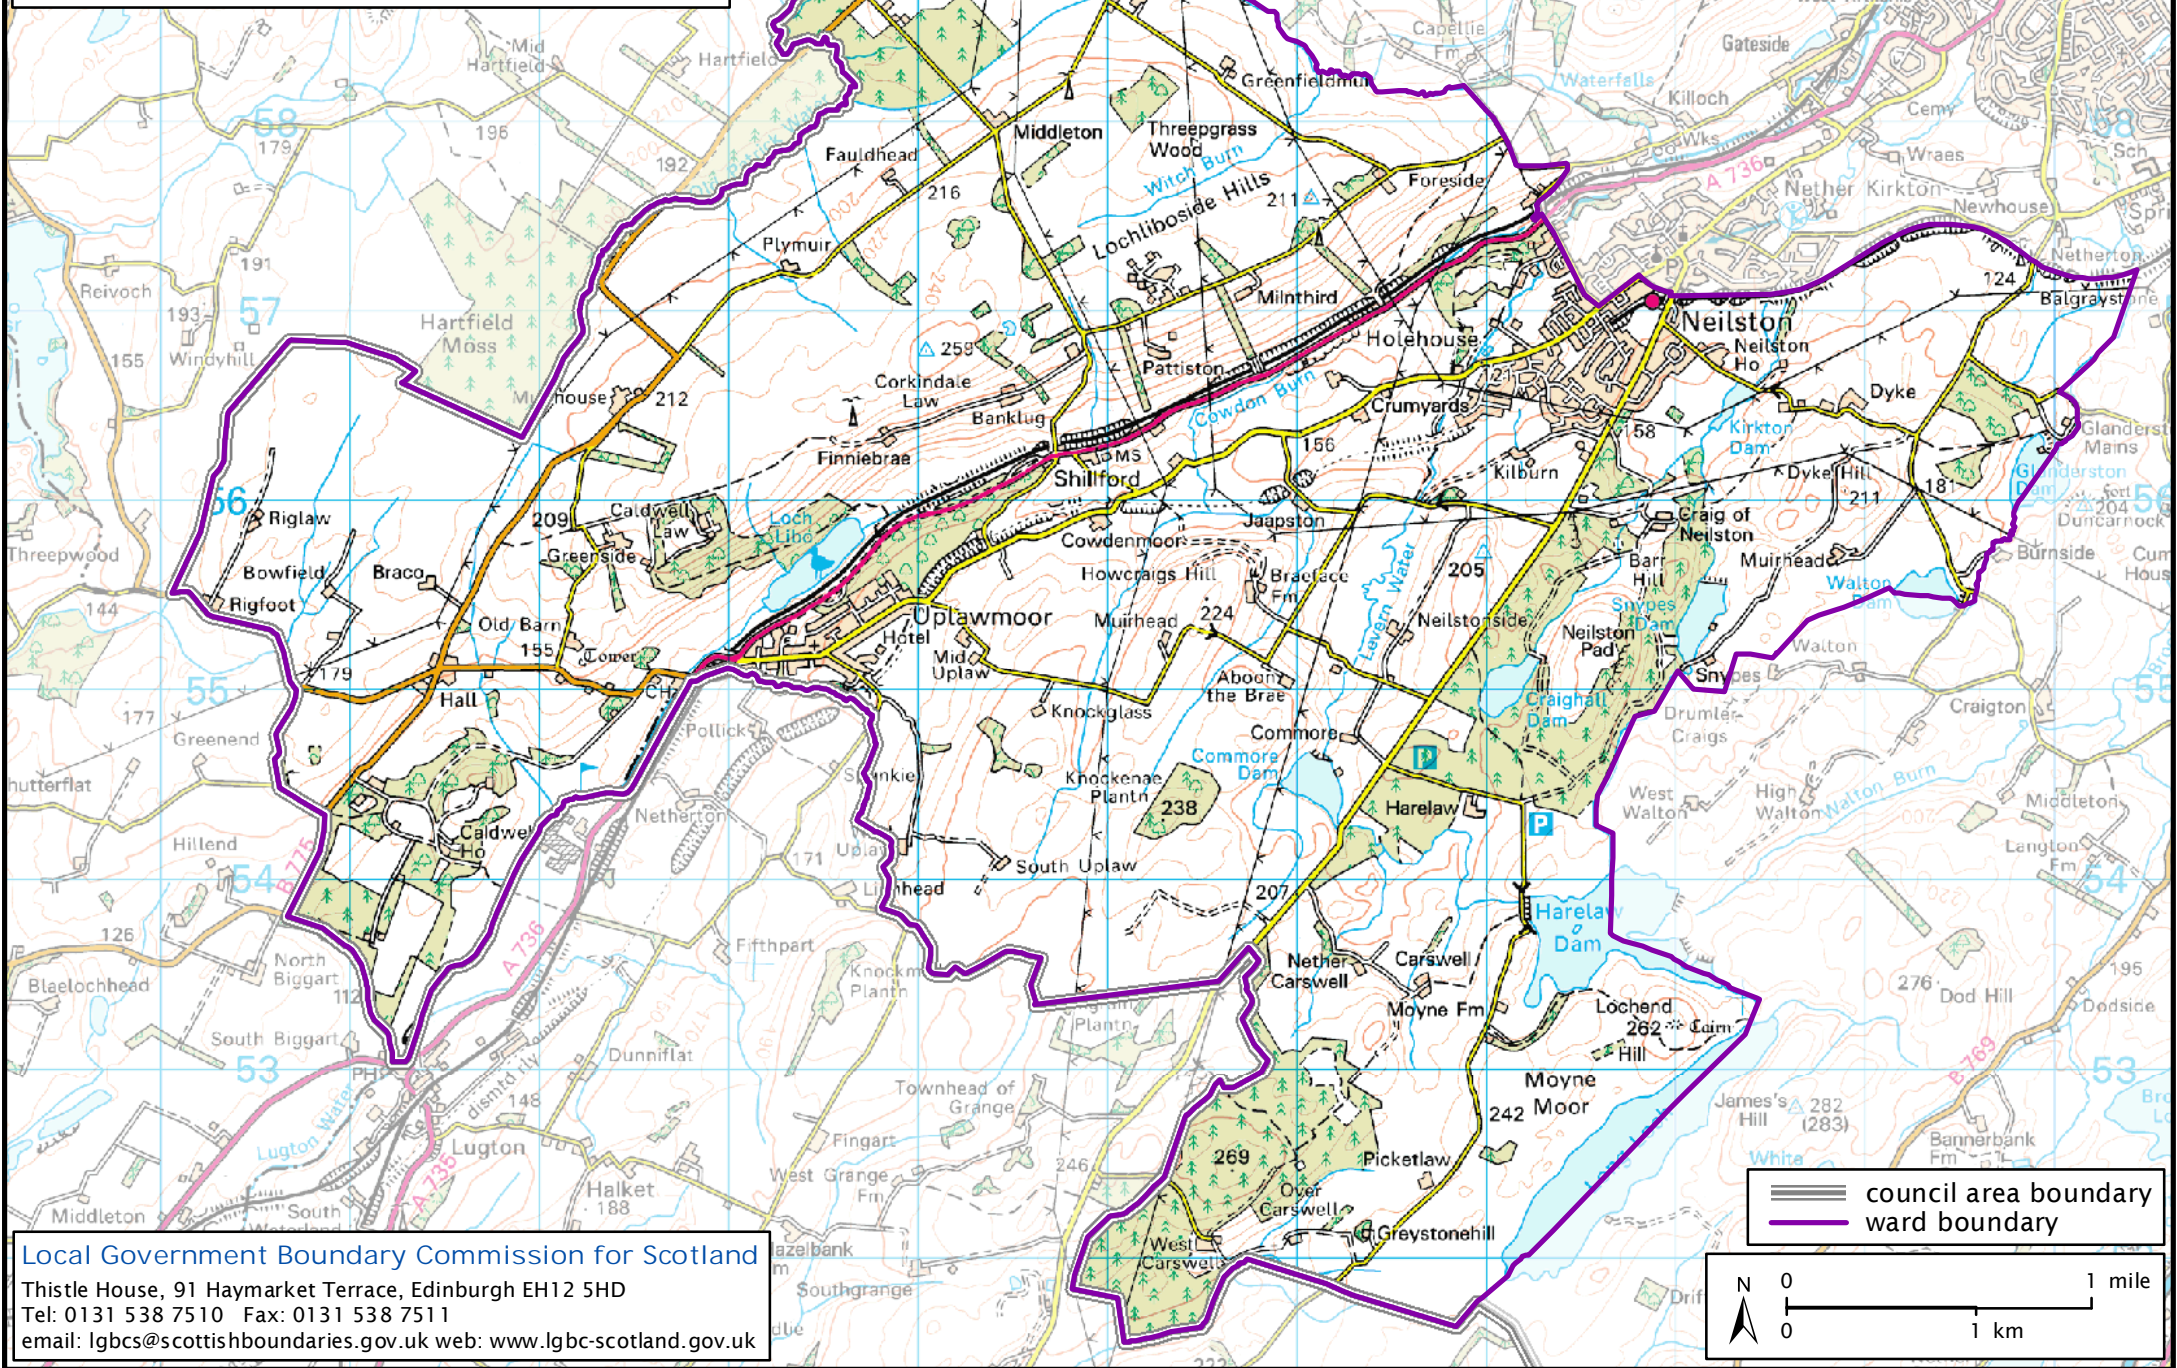

Formation electoral arrangements in 1995  
 East Renfrewshire council area  
 Ward 20 - No. 20

This map shows the ward boundary against Ordnance Survey maps from 2011 rather than maps from when the ward boundary was decided.

Crown Copyright and database right 2011. All rights reserved. Ordnance Survey licence no. 100022179

Local Government Boundary Commission for Scotland  
 Thistle House, 91 Haymarket Terrace, Edinburgh EH12 5HD  
 Tel: 0131 538 7510 Fax: 0131 538 7511  
 email: lgbcscottishboundaries.gov.uk web: www.lgbc-scotland.gov.uk