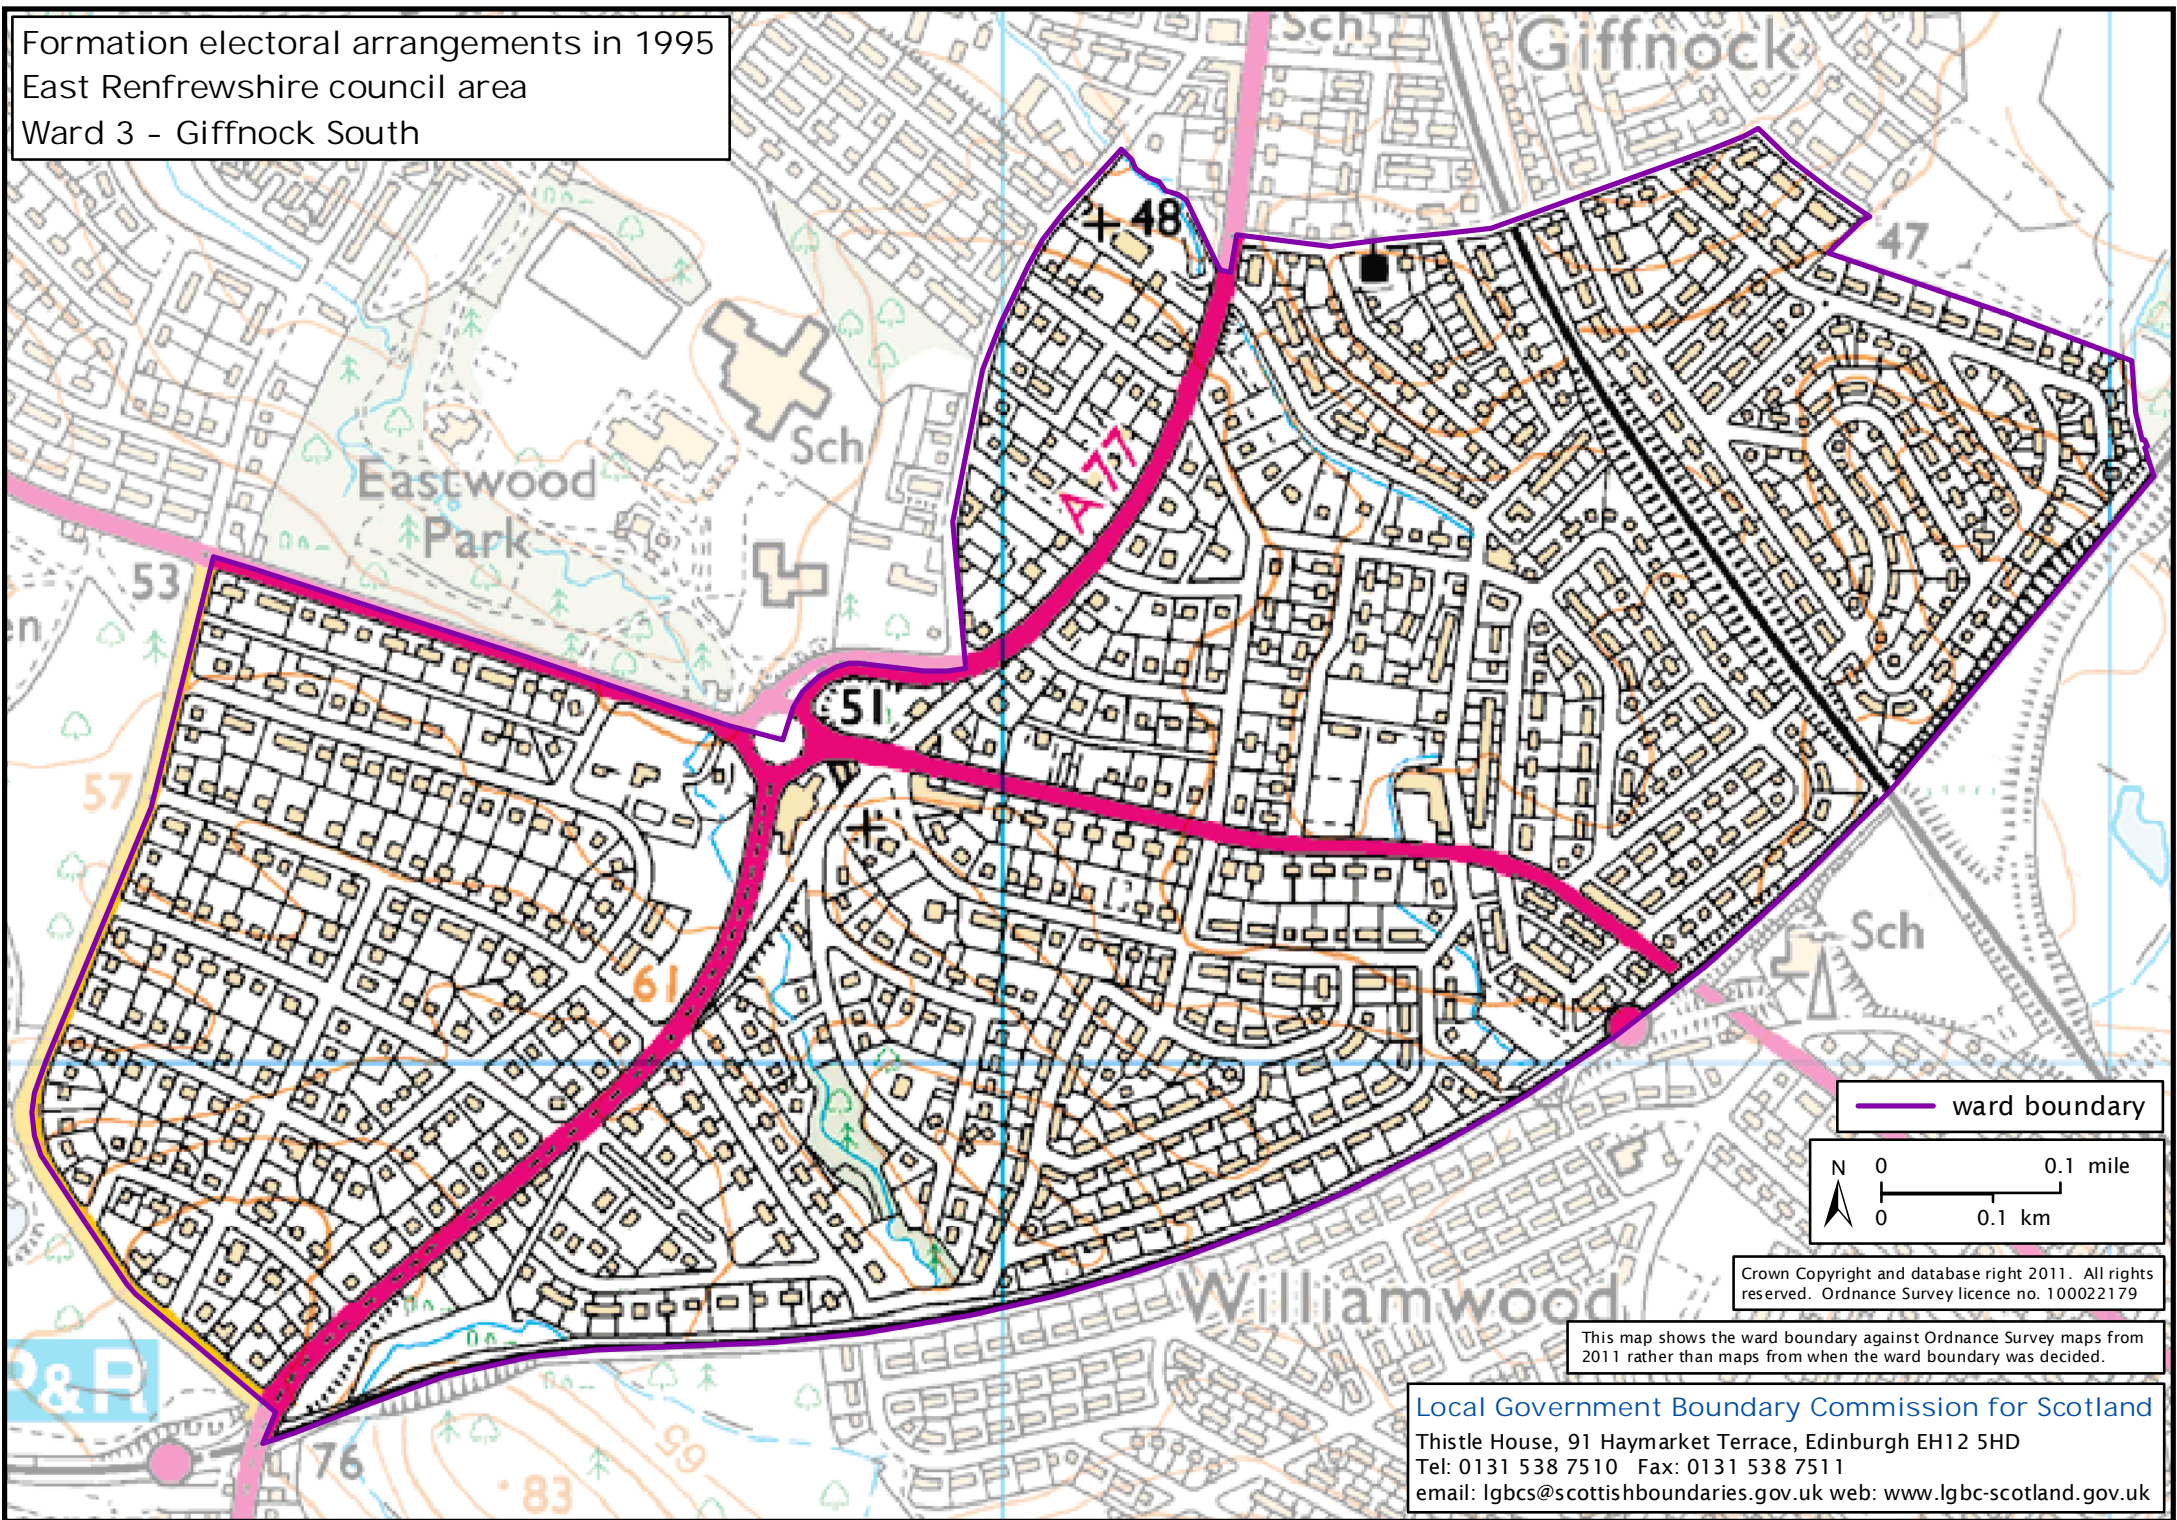

Formation electoral arrangements in 1995
East Renfrewshire council area
Ward 3 - Giffnock South

— ward boundary

N 0 0.1 mile
0 0.1 km

Crown Copyright and database right 2011. All rights reserved. Ordnance Survey licence no. 100022179

This map shows the ward boundary against Ordnance Survey maps from 2011 rather than maps from when the ward boundary was decided.

Local Government Boundary Commission for Scotland
Thistle House, 91 Haymarket Terrace, Edinburgh EH12 5HD
Tel: 0131 538 7510 Fax: 0131 538 7511
email: lgbc@scottishboundaries.gov.uk web: www.lgbc-scotland.gov.uk