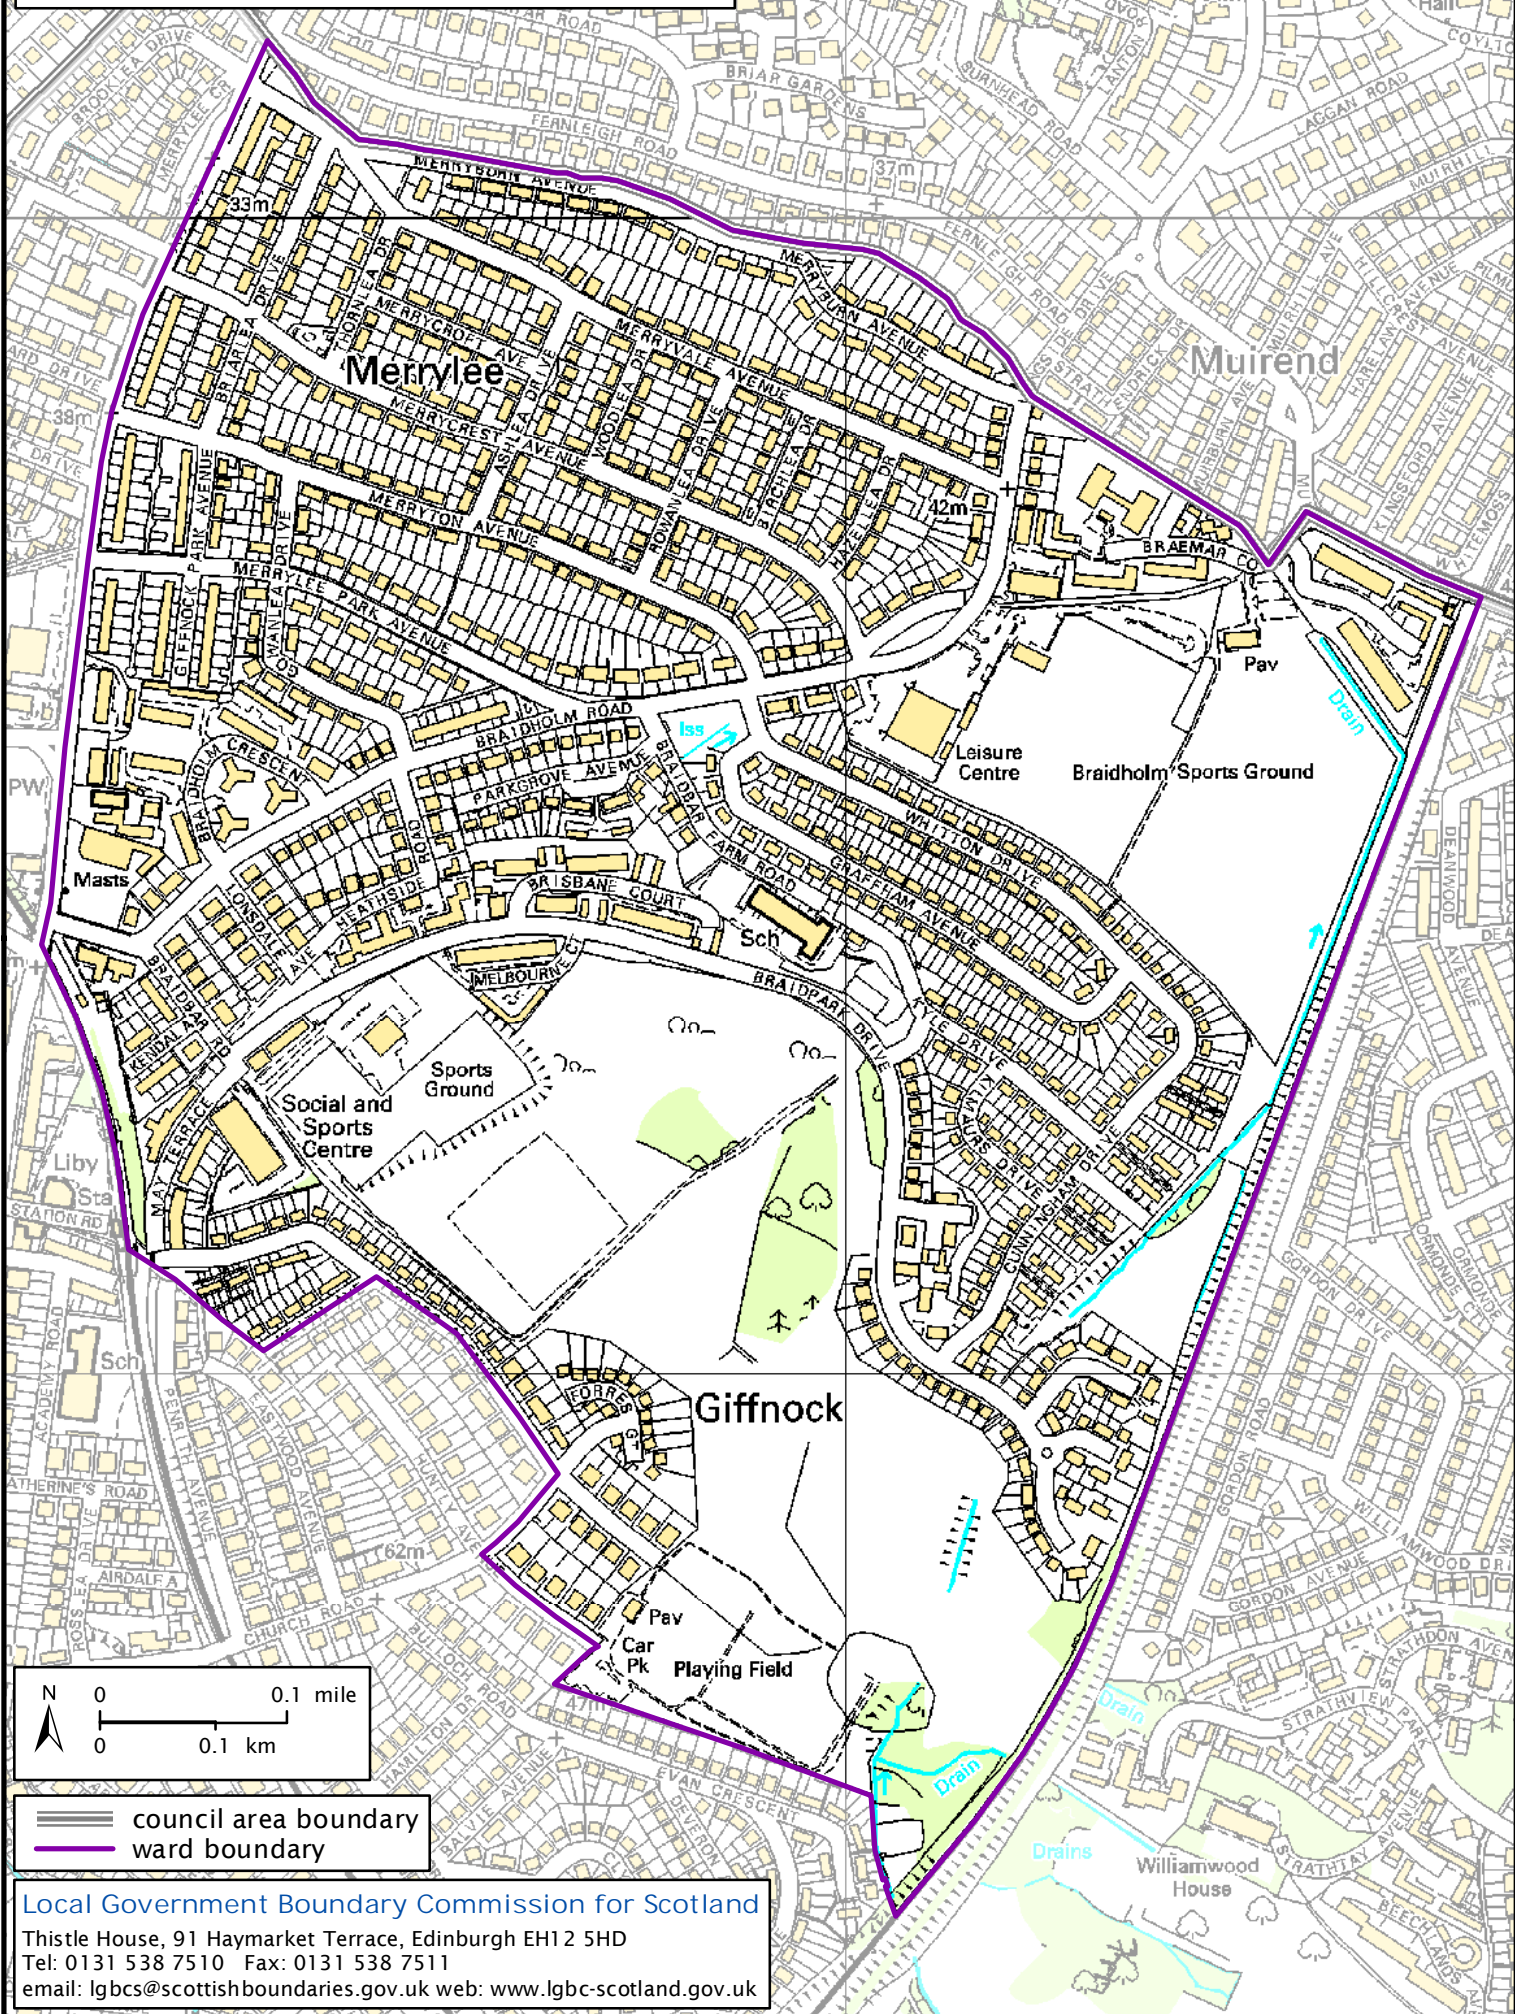

Formation electoral arrangements in 1995

East Renfrewshire council area

Ward 4 - Merrylea Park

This map shows the ward boundary against Ordnance Survey maps from 2011 rather than maps from when the ward boundary was decided.

Crown Copyright and database right 2011. All rights reserved. Ordnance Survey licence no. 100022179

— council area boundary
— ward boundary

Local Government Boundary Commission for Scotland
Thistle House, 91 Haymarket Terrace, Edinburgh EH1 2 5HD
Tel: 0131 538 7510 Fax: 0131 538 7511
email: lgbcscottishboundaries.gov.uk web: www.lgbc-scotland.gov.uk