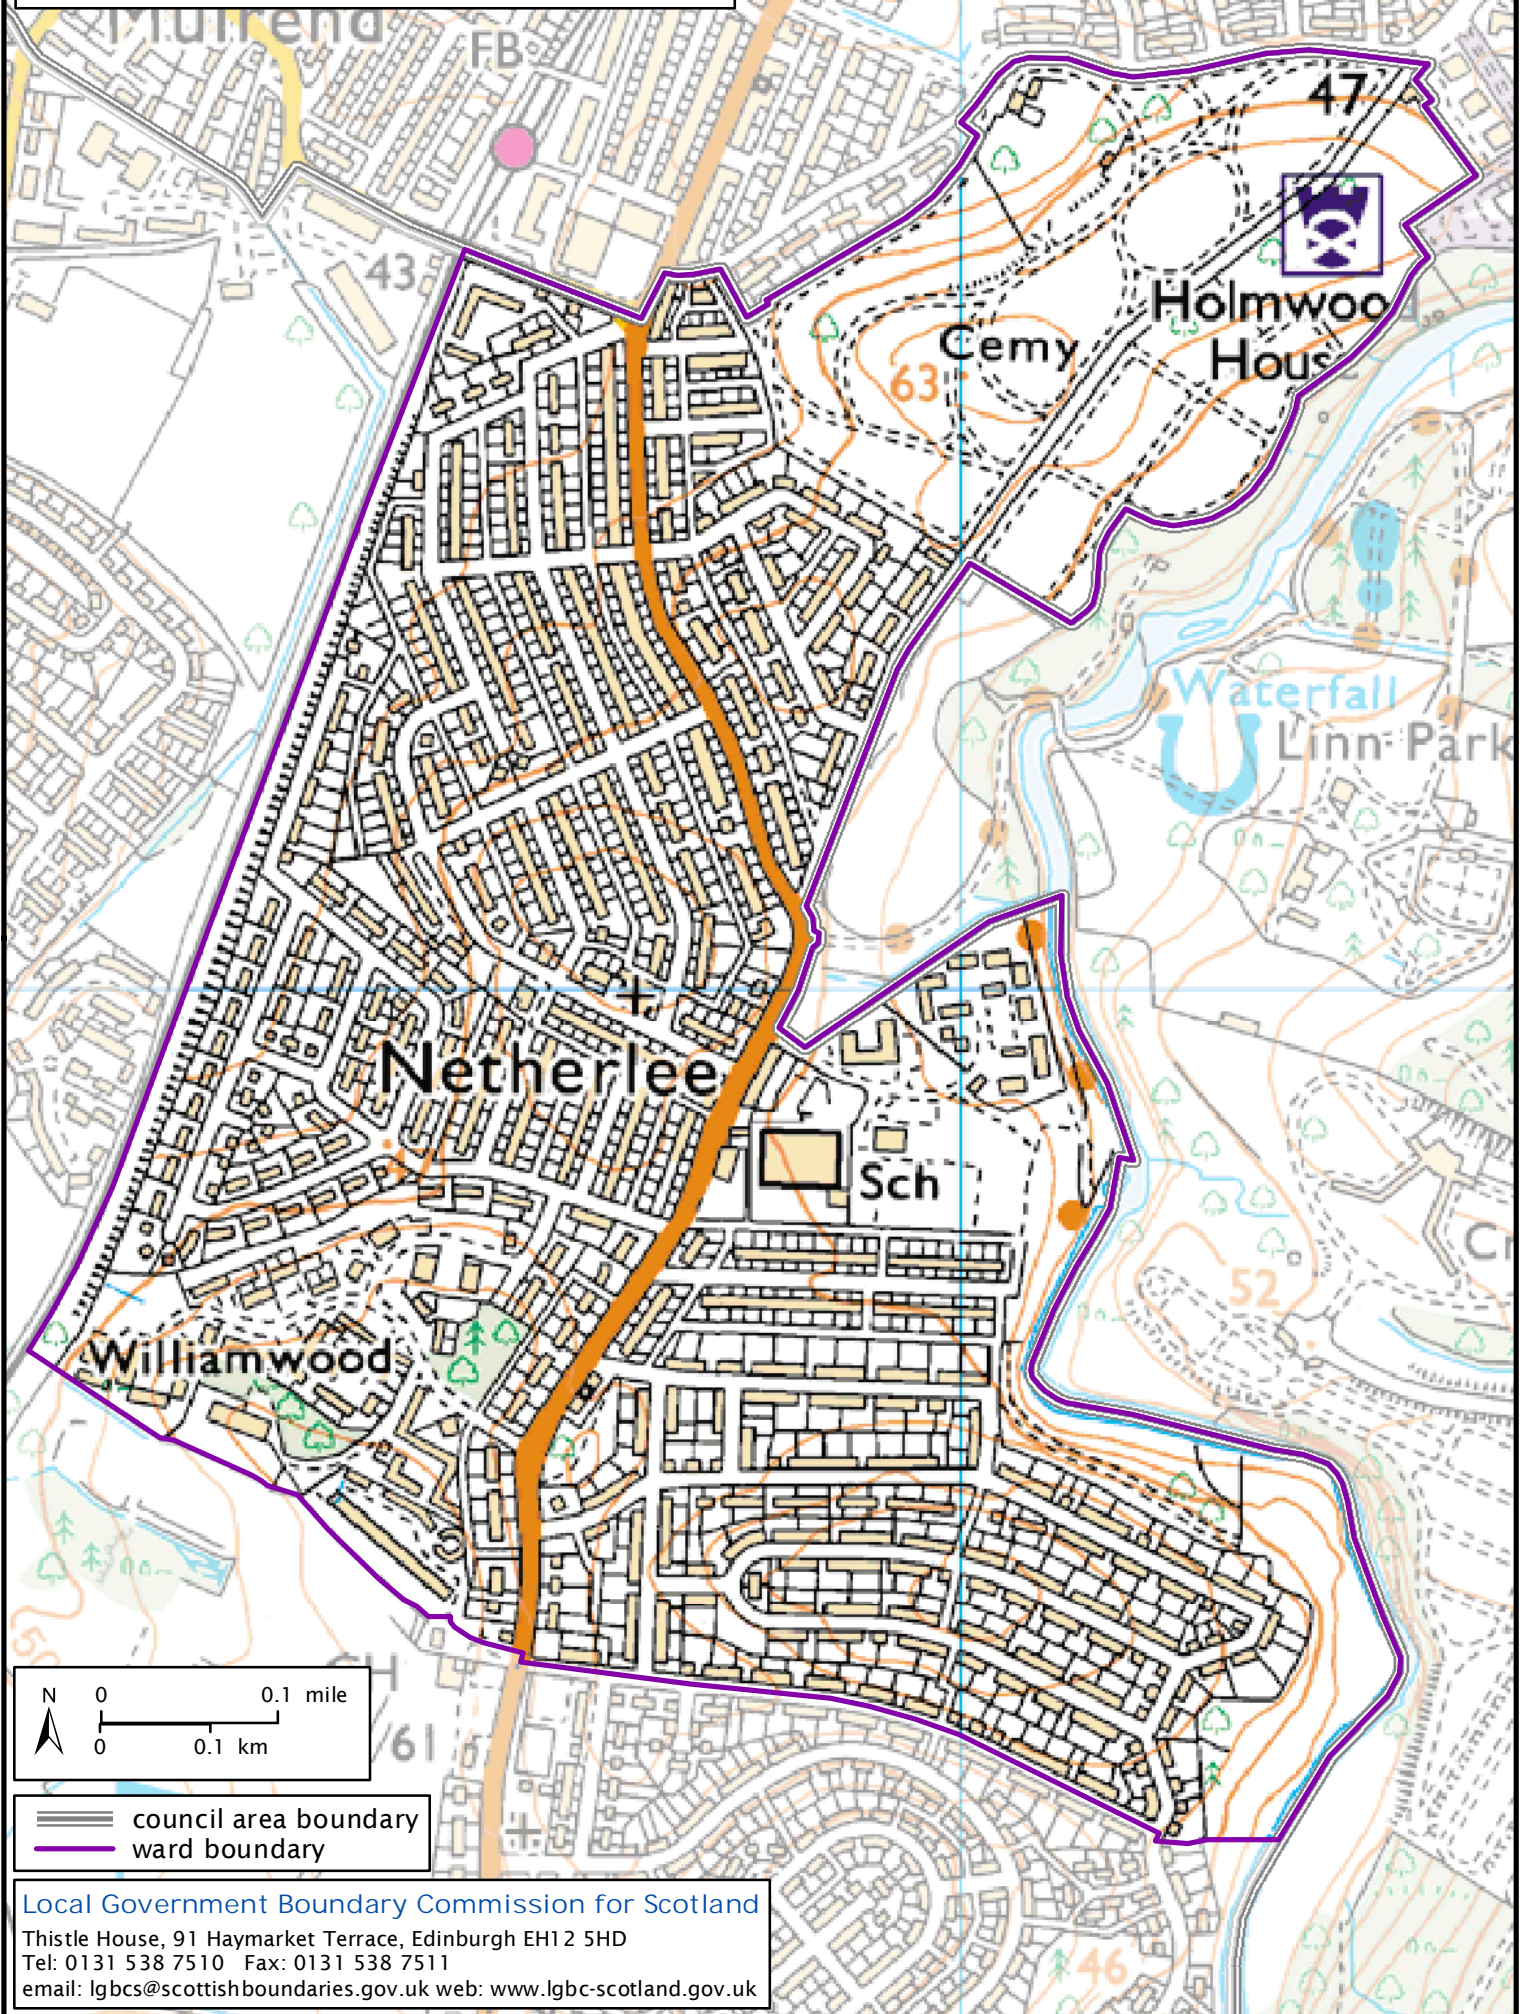

Formation electoral arrangements in 1995
East Renfrewshire council area
Ward 5 - Netherlee

This map shows the ward boundary against Ordnance Survey maps from 2011 rather than maps from when the ward boundary was decided.

Crown Copyright and database right 2011. All rights reserved. Ordnance Survey licence no. 100022179

— council area boundary
— ward boundary

Local Government Boundary Commission for Scotland
Thistle House, 91 Haymarket Terrace, Edinburgh EH12 5HD
Tel: 0131 538 7510 Fax: 0131 538 7511
email: lgbc@scottishboundaries.gov.uk web: www.lgbc-scotland.gov.uk