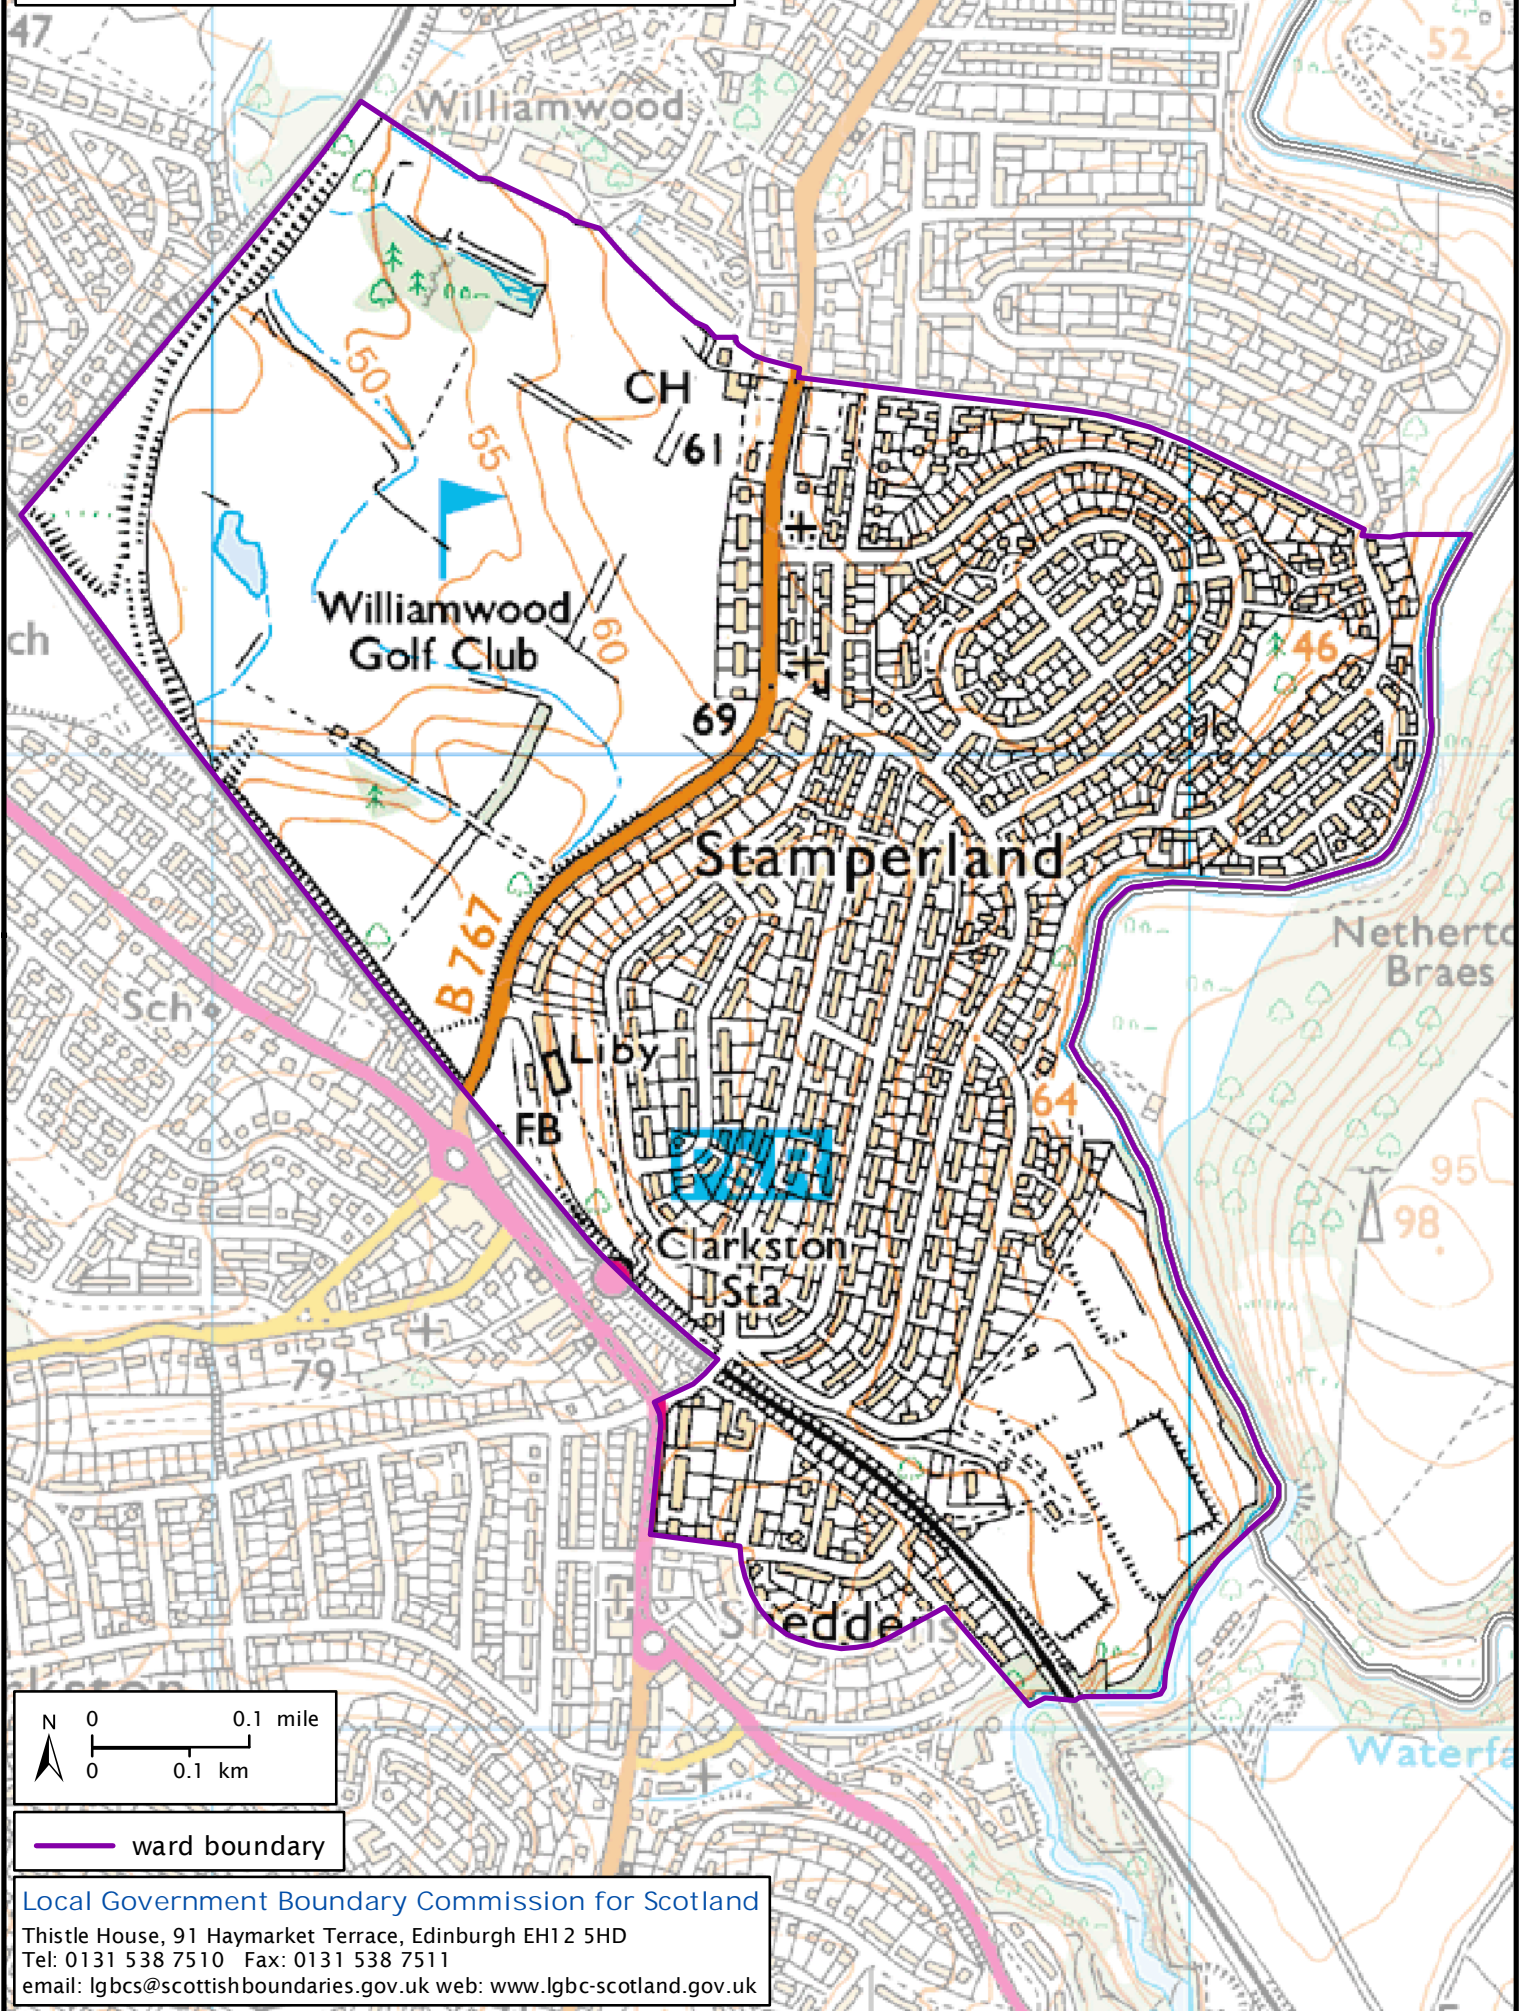

Formation electoral arrangements in 1995
East Renfrewshire council area
Ward 6 - Stamperland

This map shows the ward boundary against Ordnance Survey maps from 2011 rather than maps from when the ward boundary was decided.

Crown Copyright and database right 2011. All rights reserved. Ordnance Survey licence no. 100022179

— ward boundary

Local Government Boundary Commission for Scotland
Thistle House, 91 Haymarket Terrace, Edinburgh EH1 2 5HD
Tel: 0131 538 7510 Fax: 0131 538 7511
email: lgbcscottishboundaries.gov.uk web: www.lgbc-scotland.gov.uk