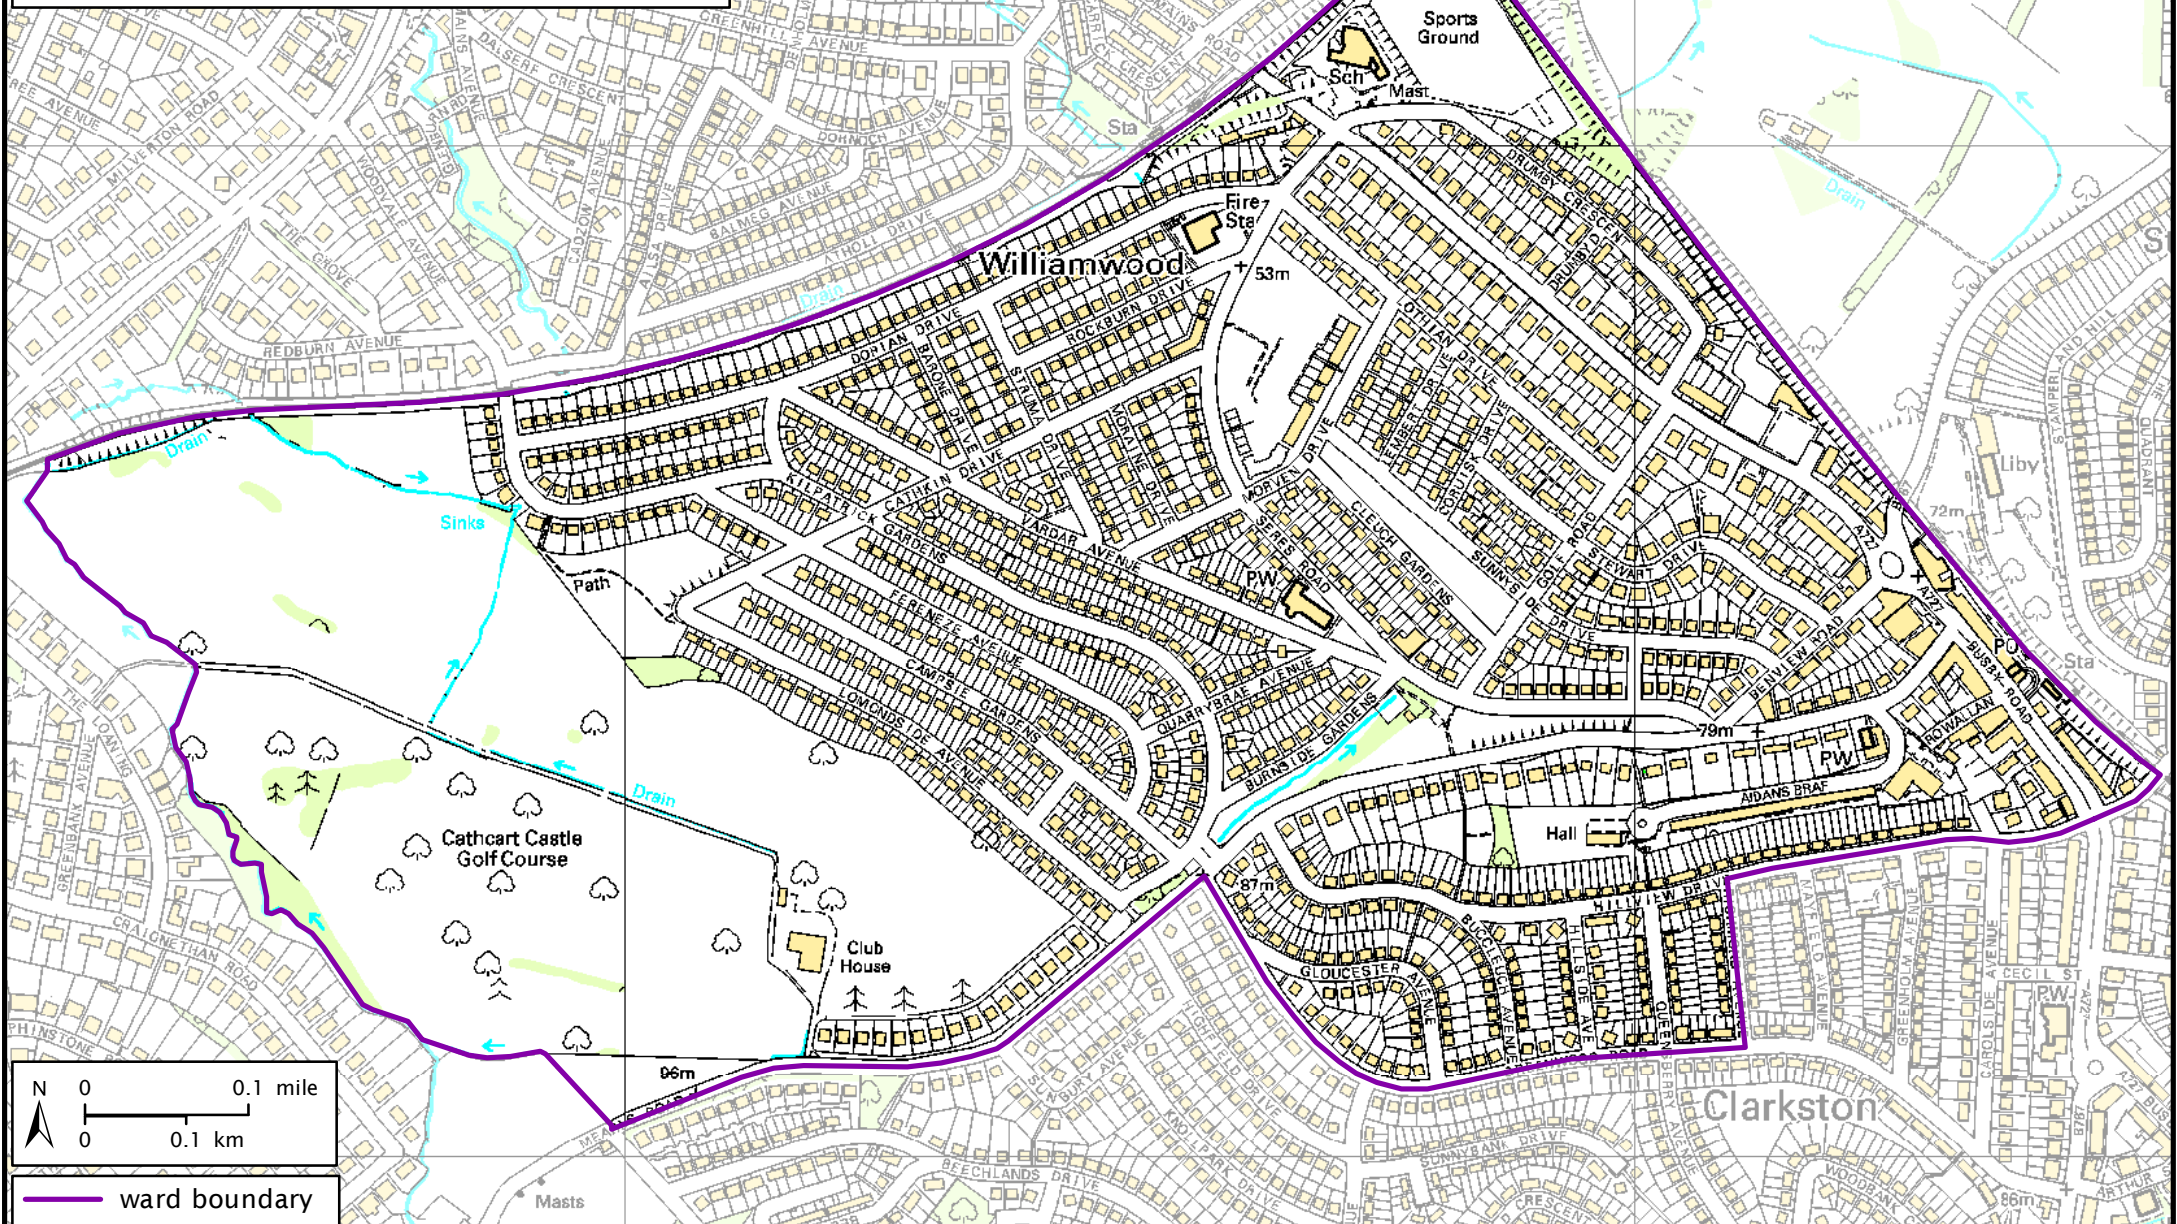

Formation electoral arrangements in 1995
East Renfrewshire council area
Ward 7 - Williamwood

This map shows the ward boundary against Ordnance Survey maps from 2011 rather than maps from when the ward boundary was decided.

Crown Copyright and database right 2011. All rights reserved. Ordnance Survey licence no. 100022179

— ward boundary

Local Government Boundary Commission for Scotland
Thistle House, 91 Haymarket Terrace, Edinburgh EH12 5HD
Tel: 0131 538 7510 Fax: 0131 538 7511
email: lgbc@scottishboundaries.gov.uk web: www.lgbc-scotland.gov.uk