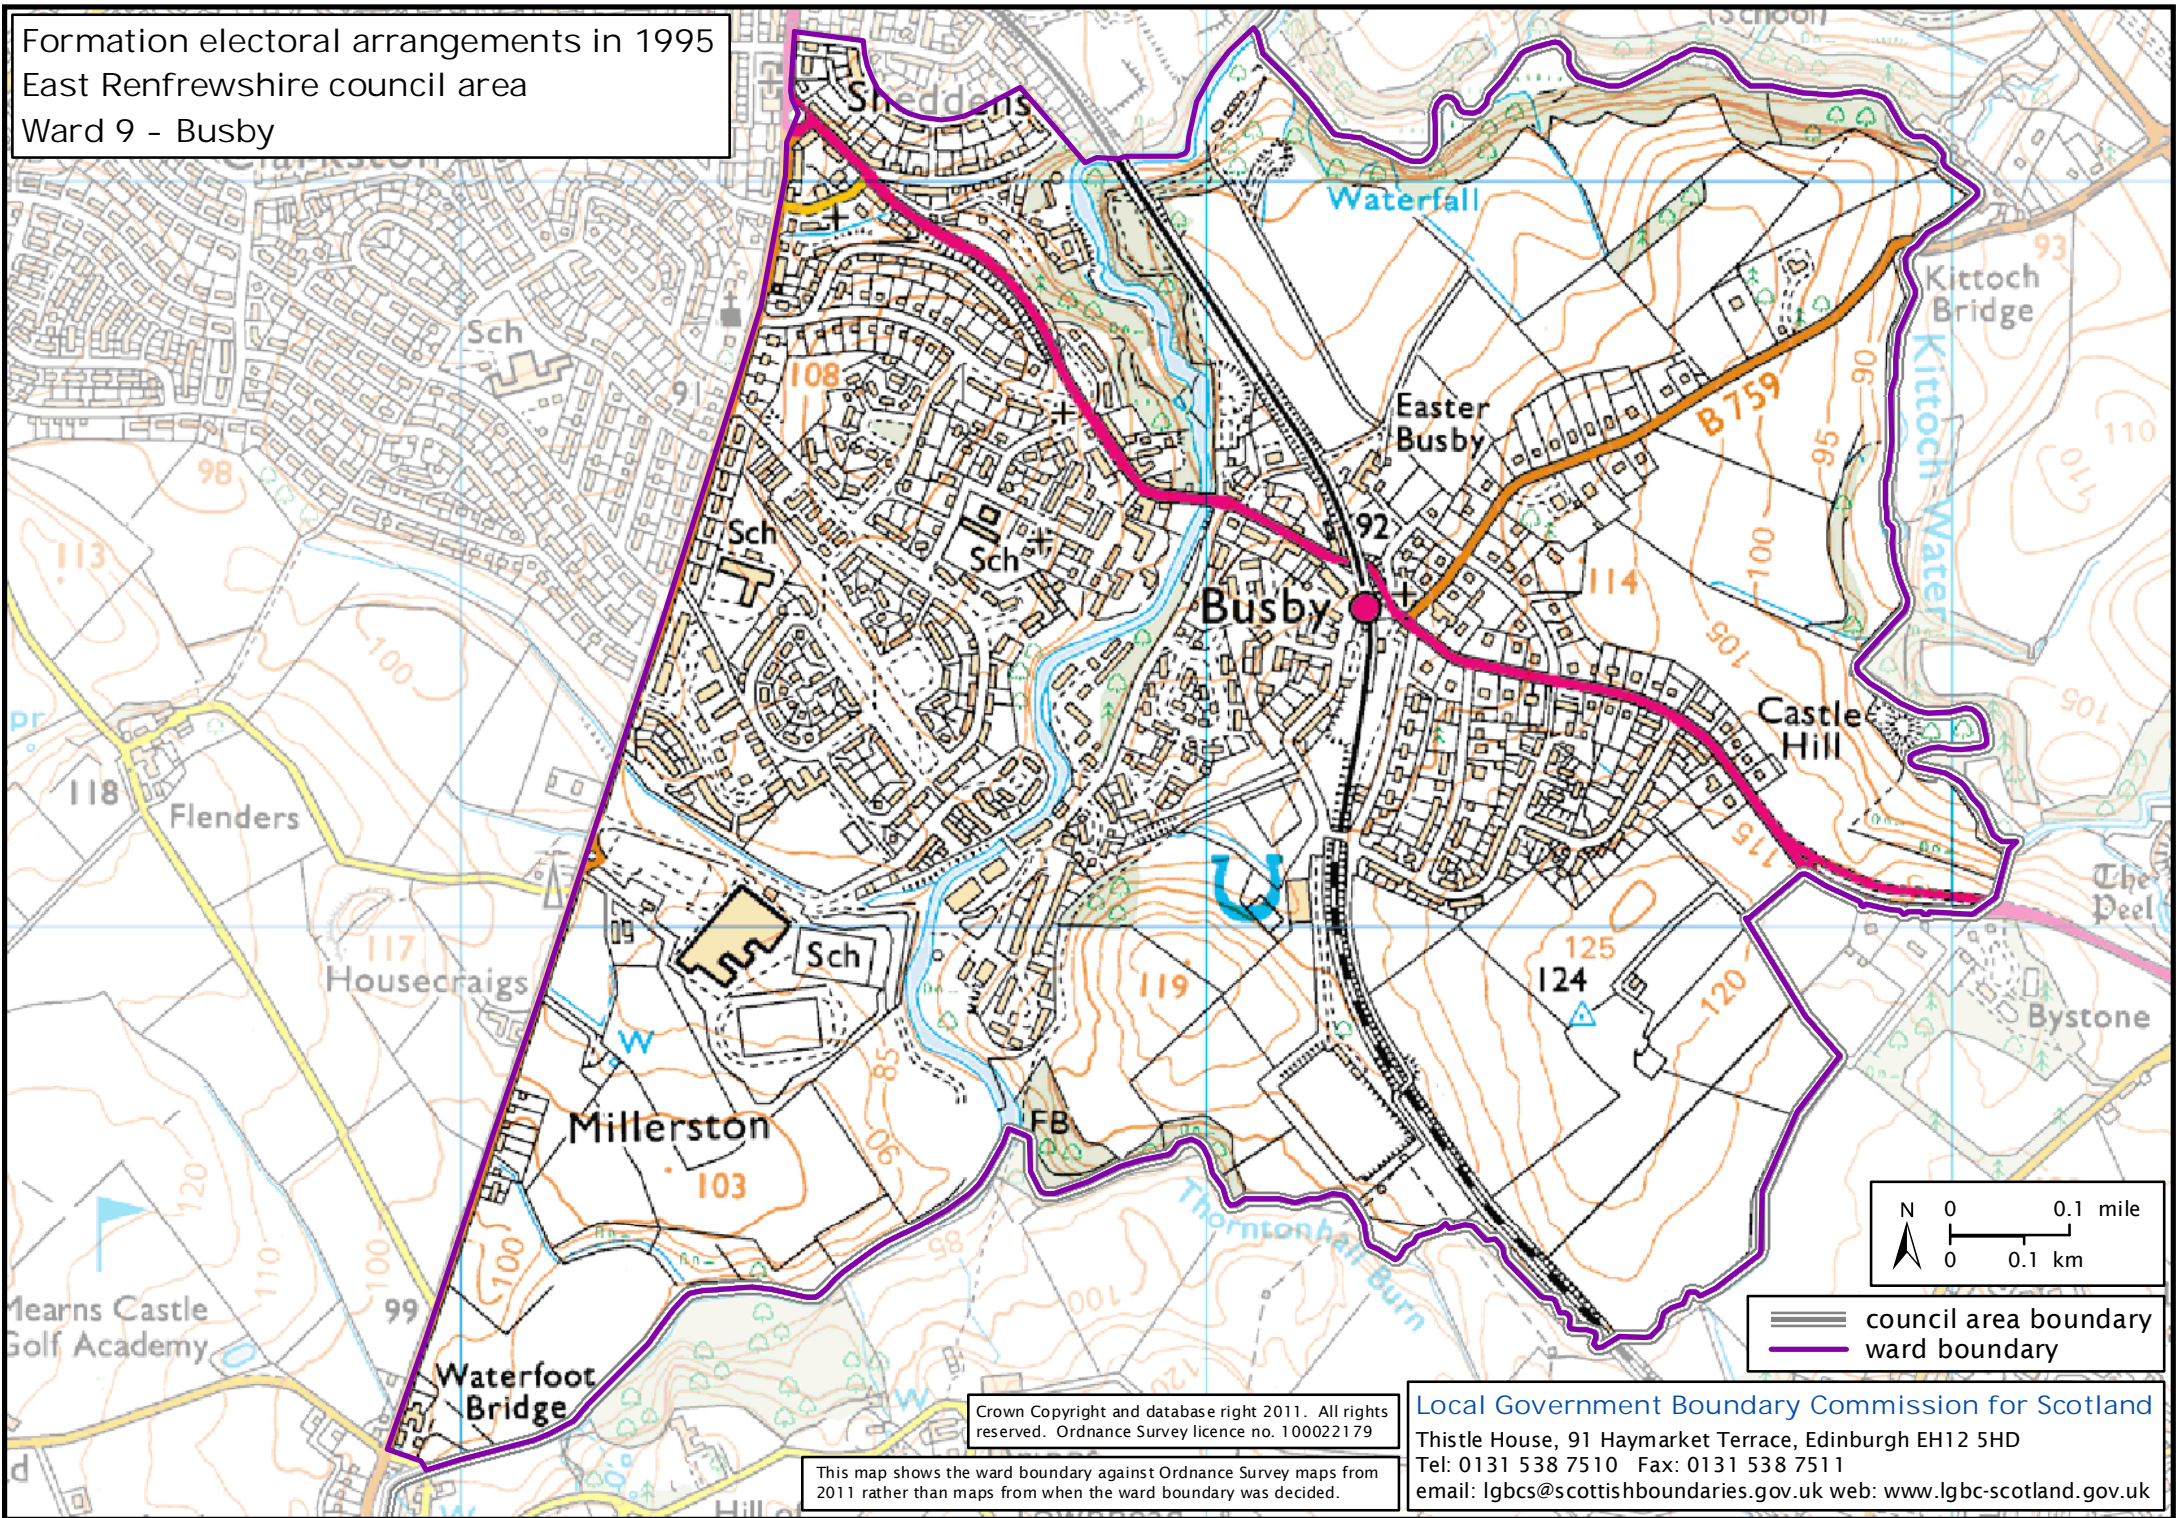

Formation electoral arrangements in 1995
East Renfrewshire council area
Ward 9 - Busby

Crown Copyright and database right 2011. All rights reserved. Ordnance Survey licence no. 100022179

This map shows the ward boundary against Ordnance Survey maps from 2011 rather than maps from when the ward boundary was decided.