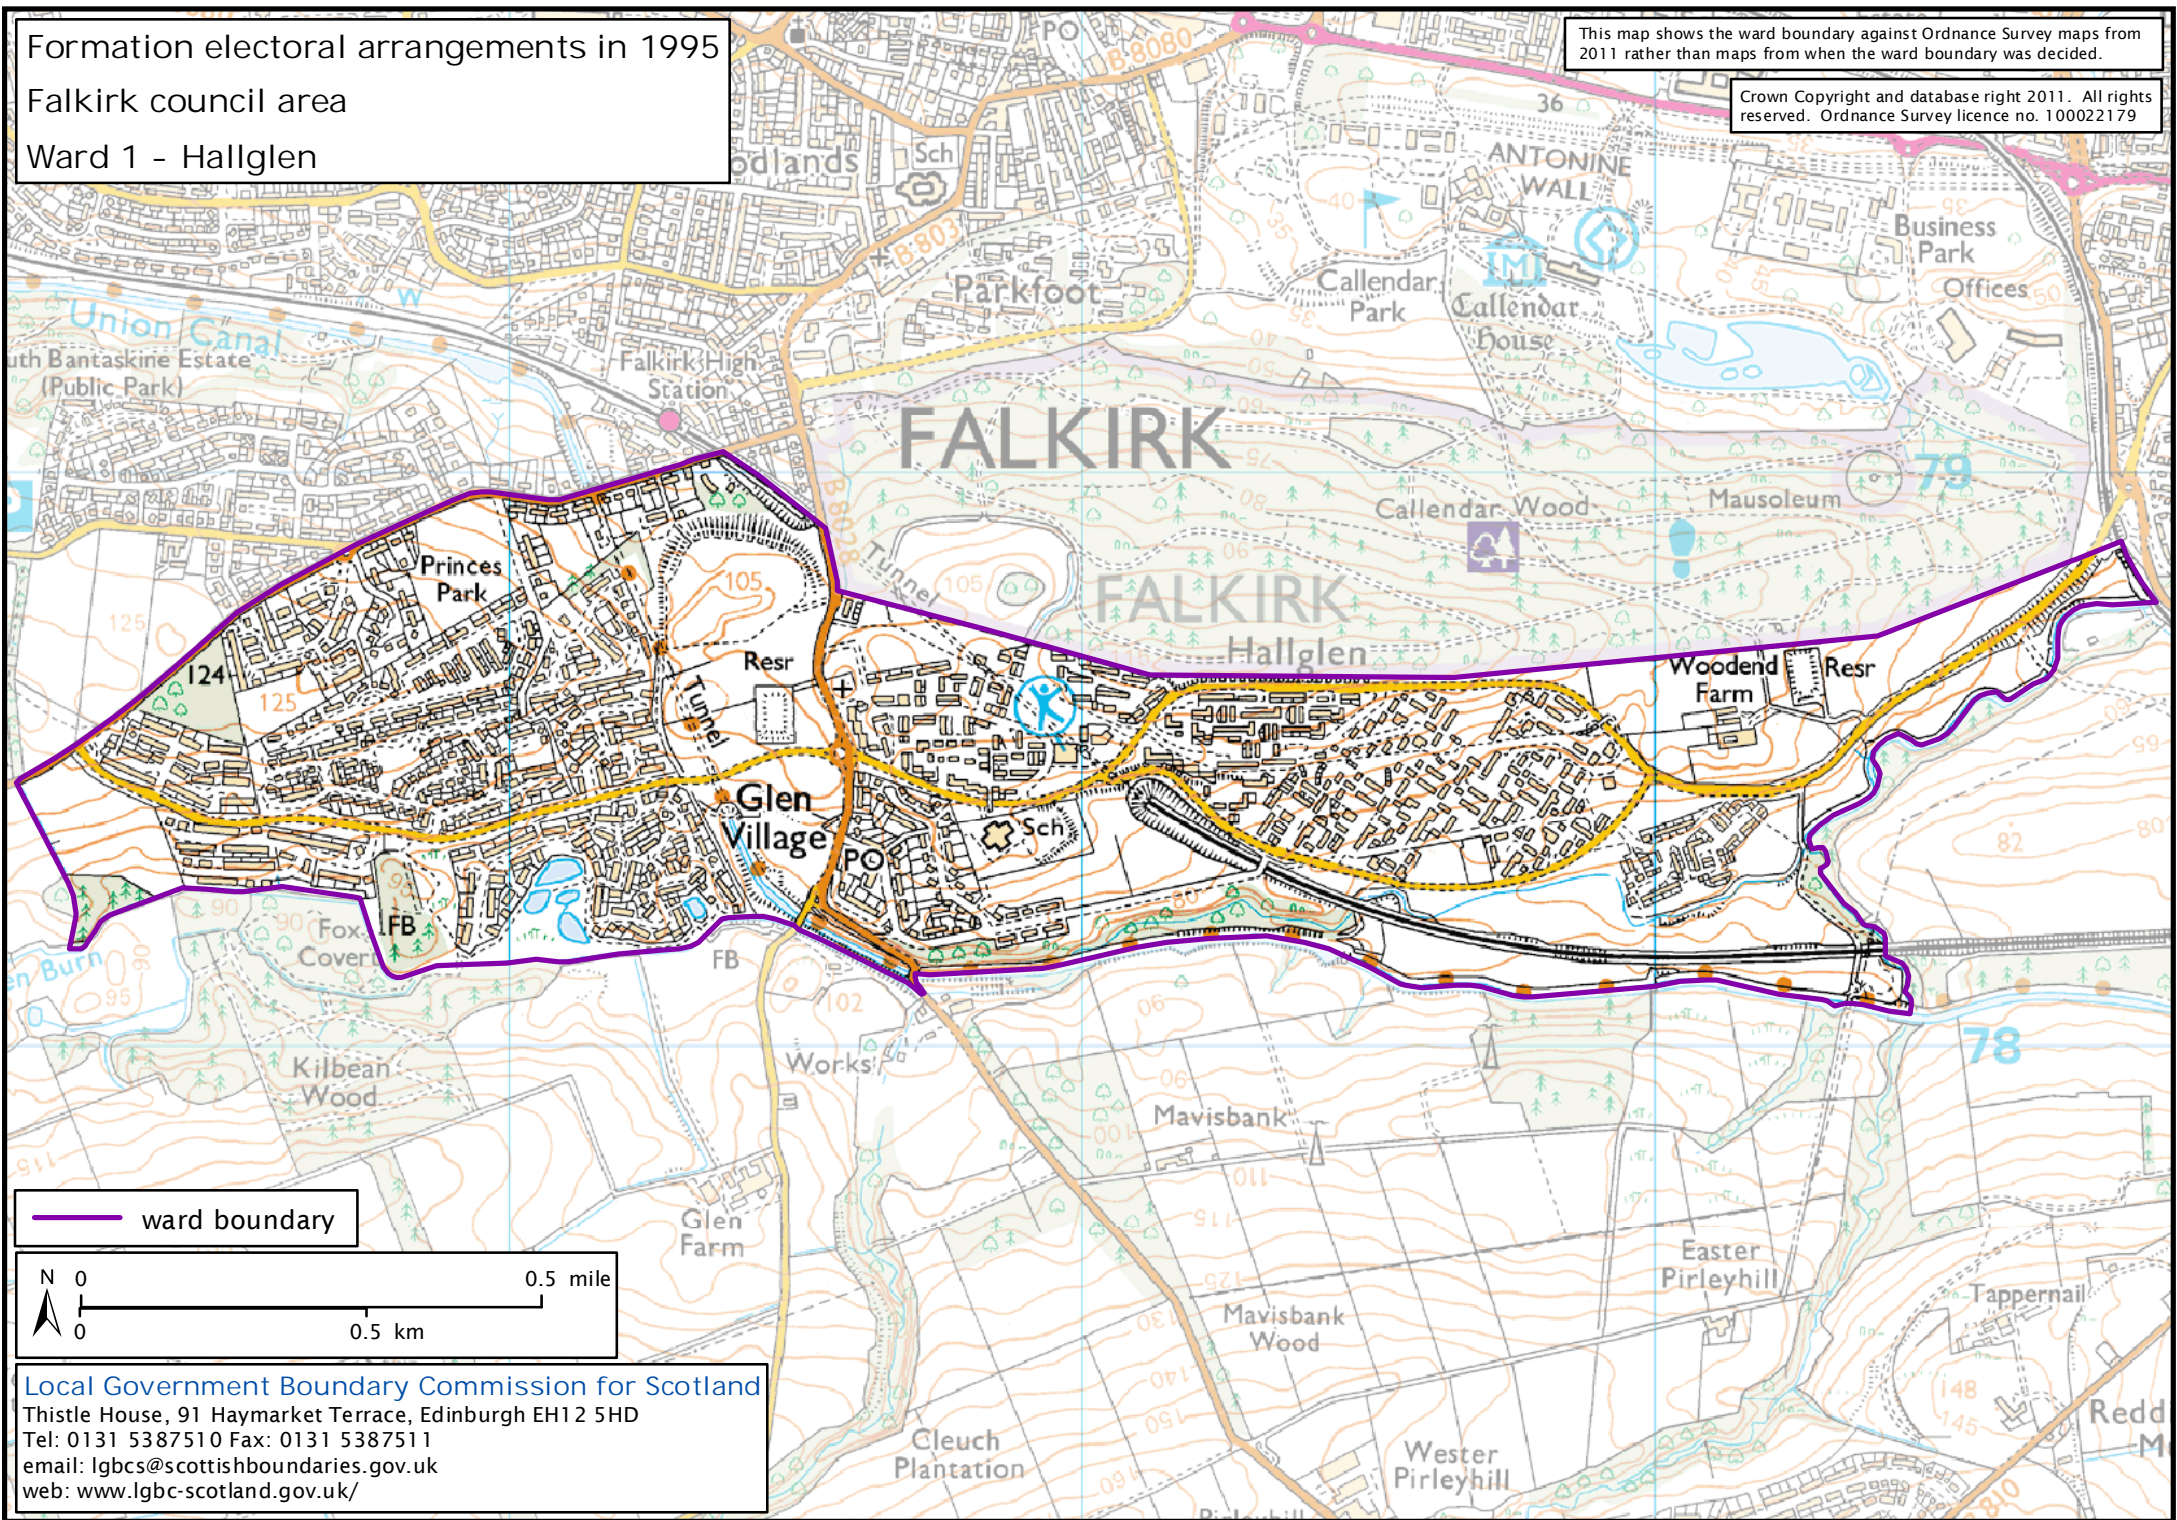

Formation electoral arrangements in 1995

Falkirk council area

Ward 1 - Hallglen

This map shows the ward boundary against Ordnance Survey maps from 2011 rather than maps from when the ward boundary was decided.

Crown Copyright and database right 2011. All rights reserved. Ordnance Survey licence no. 100022179

ward boundary

Local Government Boundary Commission for Scotland
Thistle House, 91 Haymarket Terrace, Edinburgh EH12 5HD
Tel: 0131 5387510 Fax: 0131 5387511
email: lgbc@scottishboundaries.gov.uk
web: www.lgbc-scotland.gov.uk/