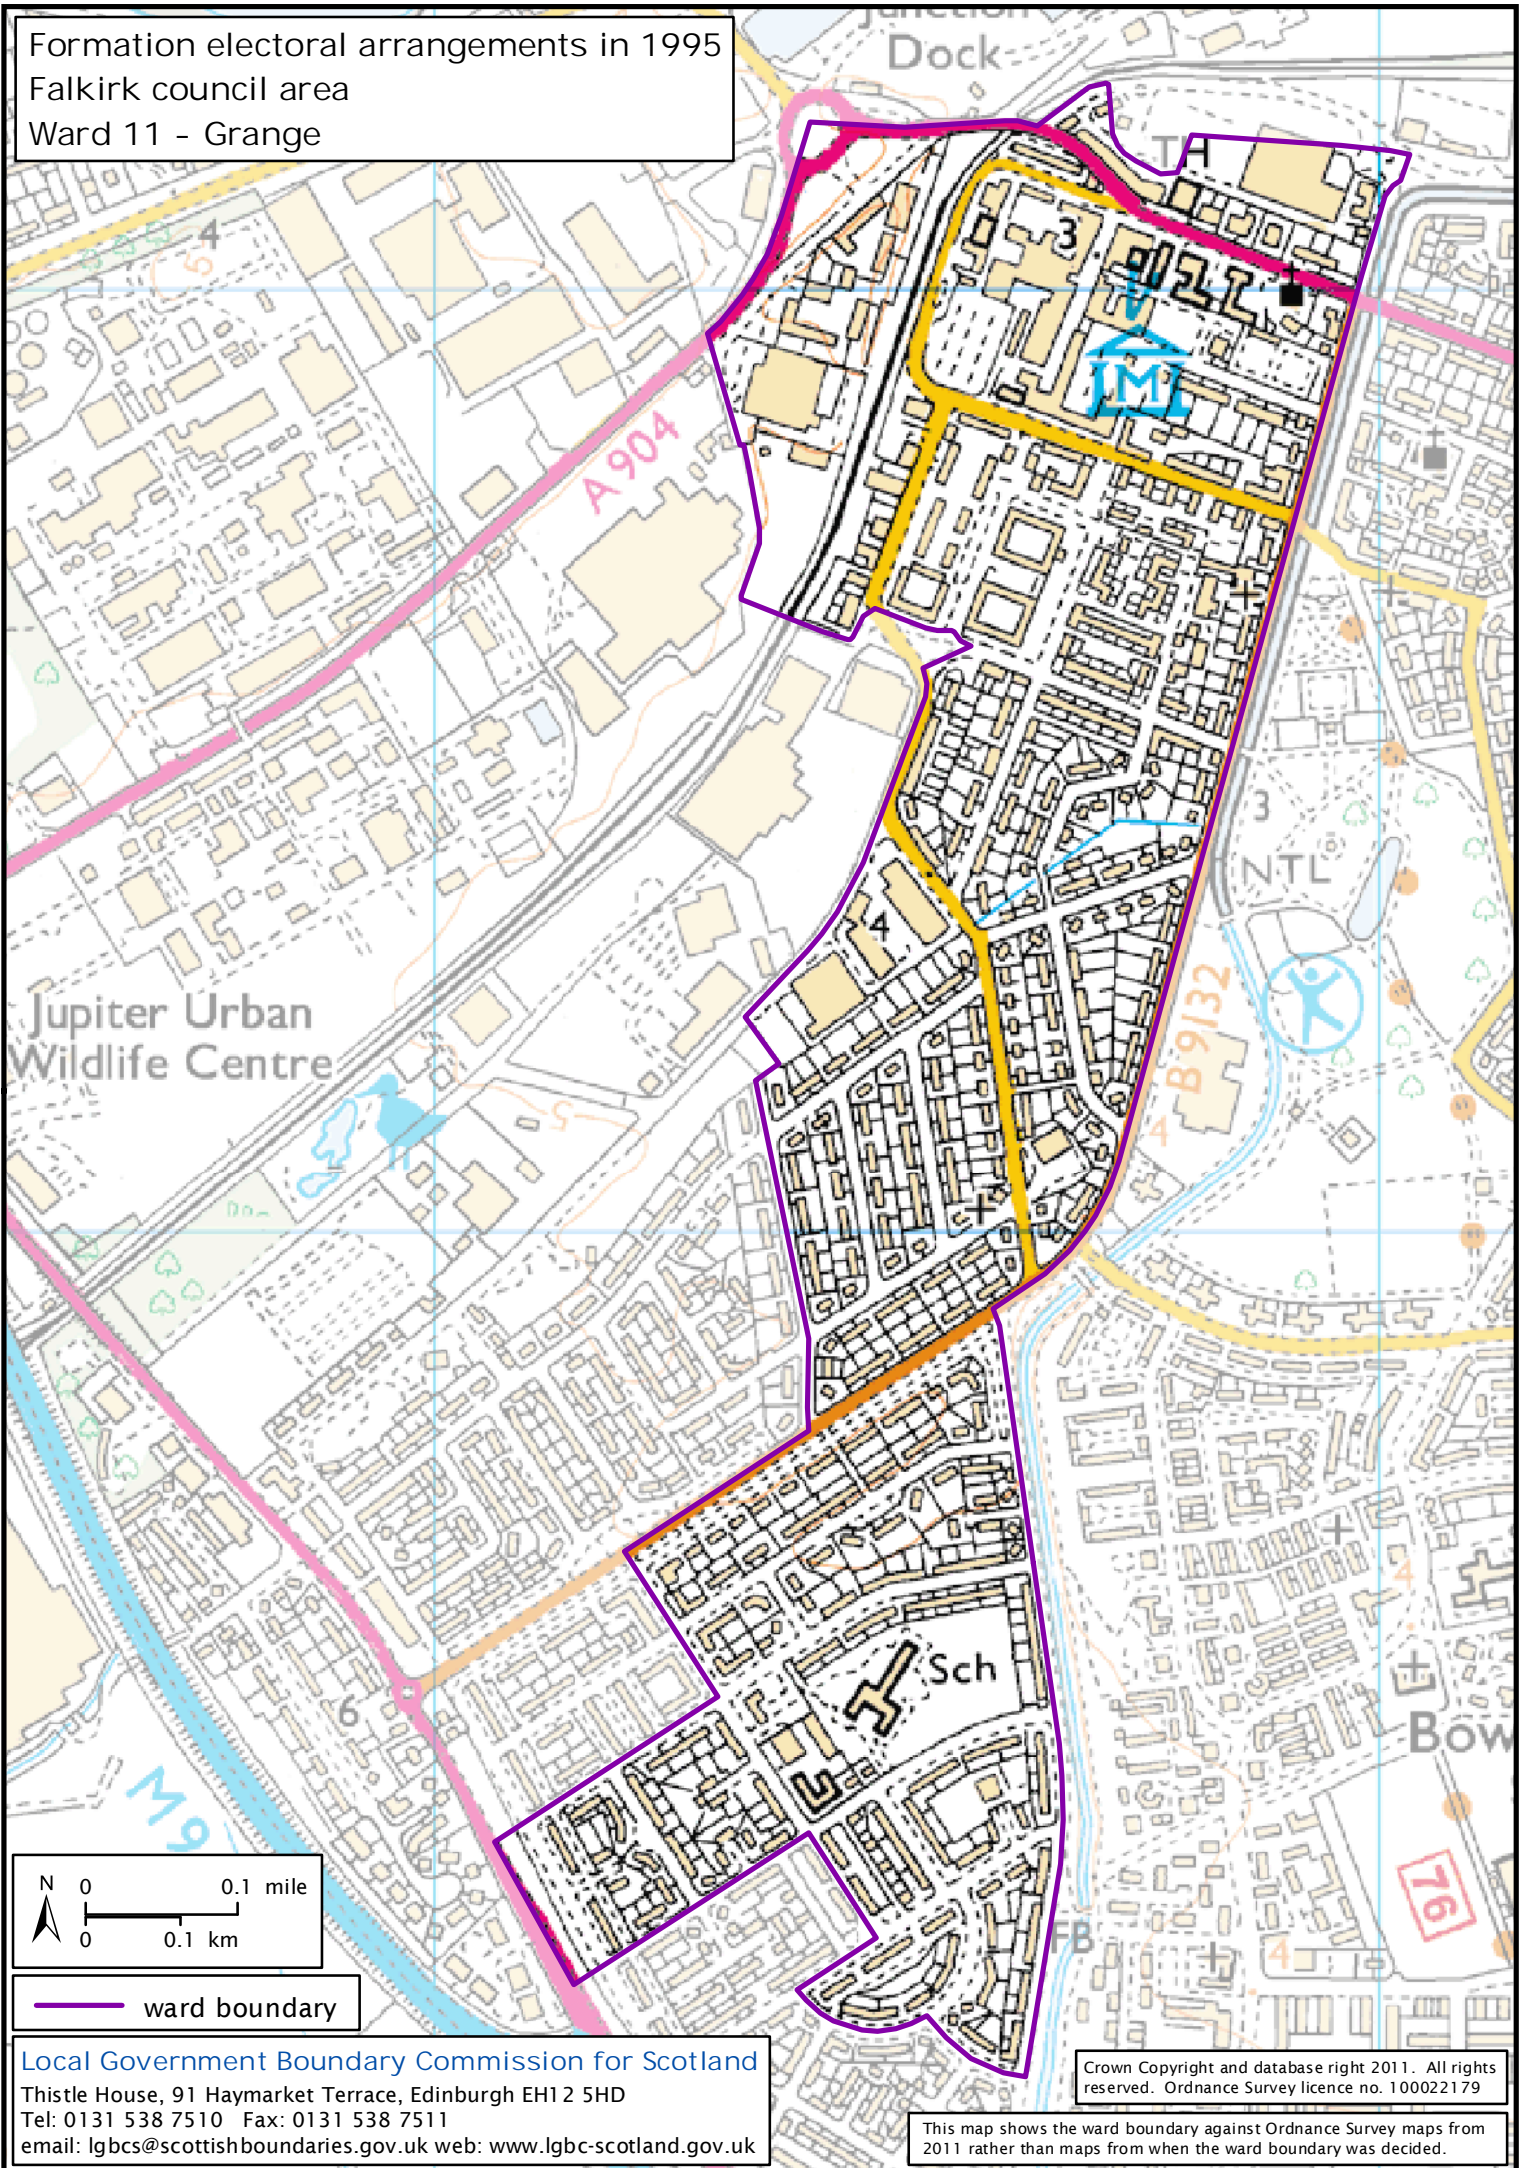

Formation electoral arrangements in 1995  
Falkirk council area  
Ward 11 - Grange

ward boundary

Local Government Boundary Commission for Scotland  
Thistle House, 91 Haymarket Terrace, Edinburgh EH1 2 5HD  
Tel: 0131 538 7510 Fax: 0131 538 7511  
email: lgbc@scottishboundaries.gov.uk web: www.lgbc-scotland.gov.uk

Crown Copyright and database right 2011. All rights reserved. Ordnance Survey licence no. 100022179

This map shows the ward boundary against Ordnance Survey maps from 2011 rather than maps from when the ward boundary was decided.