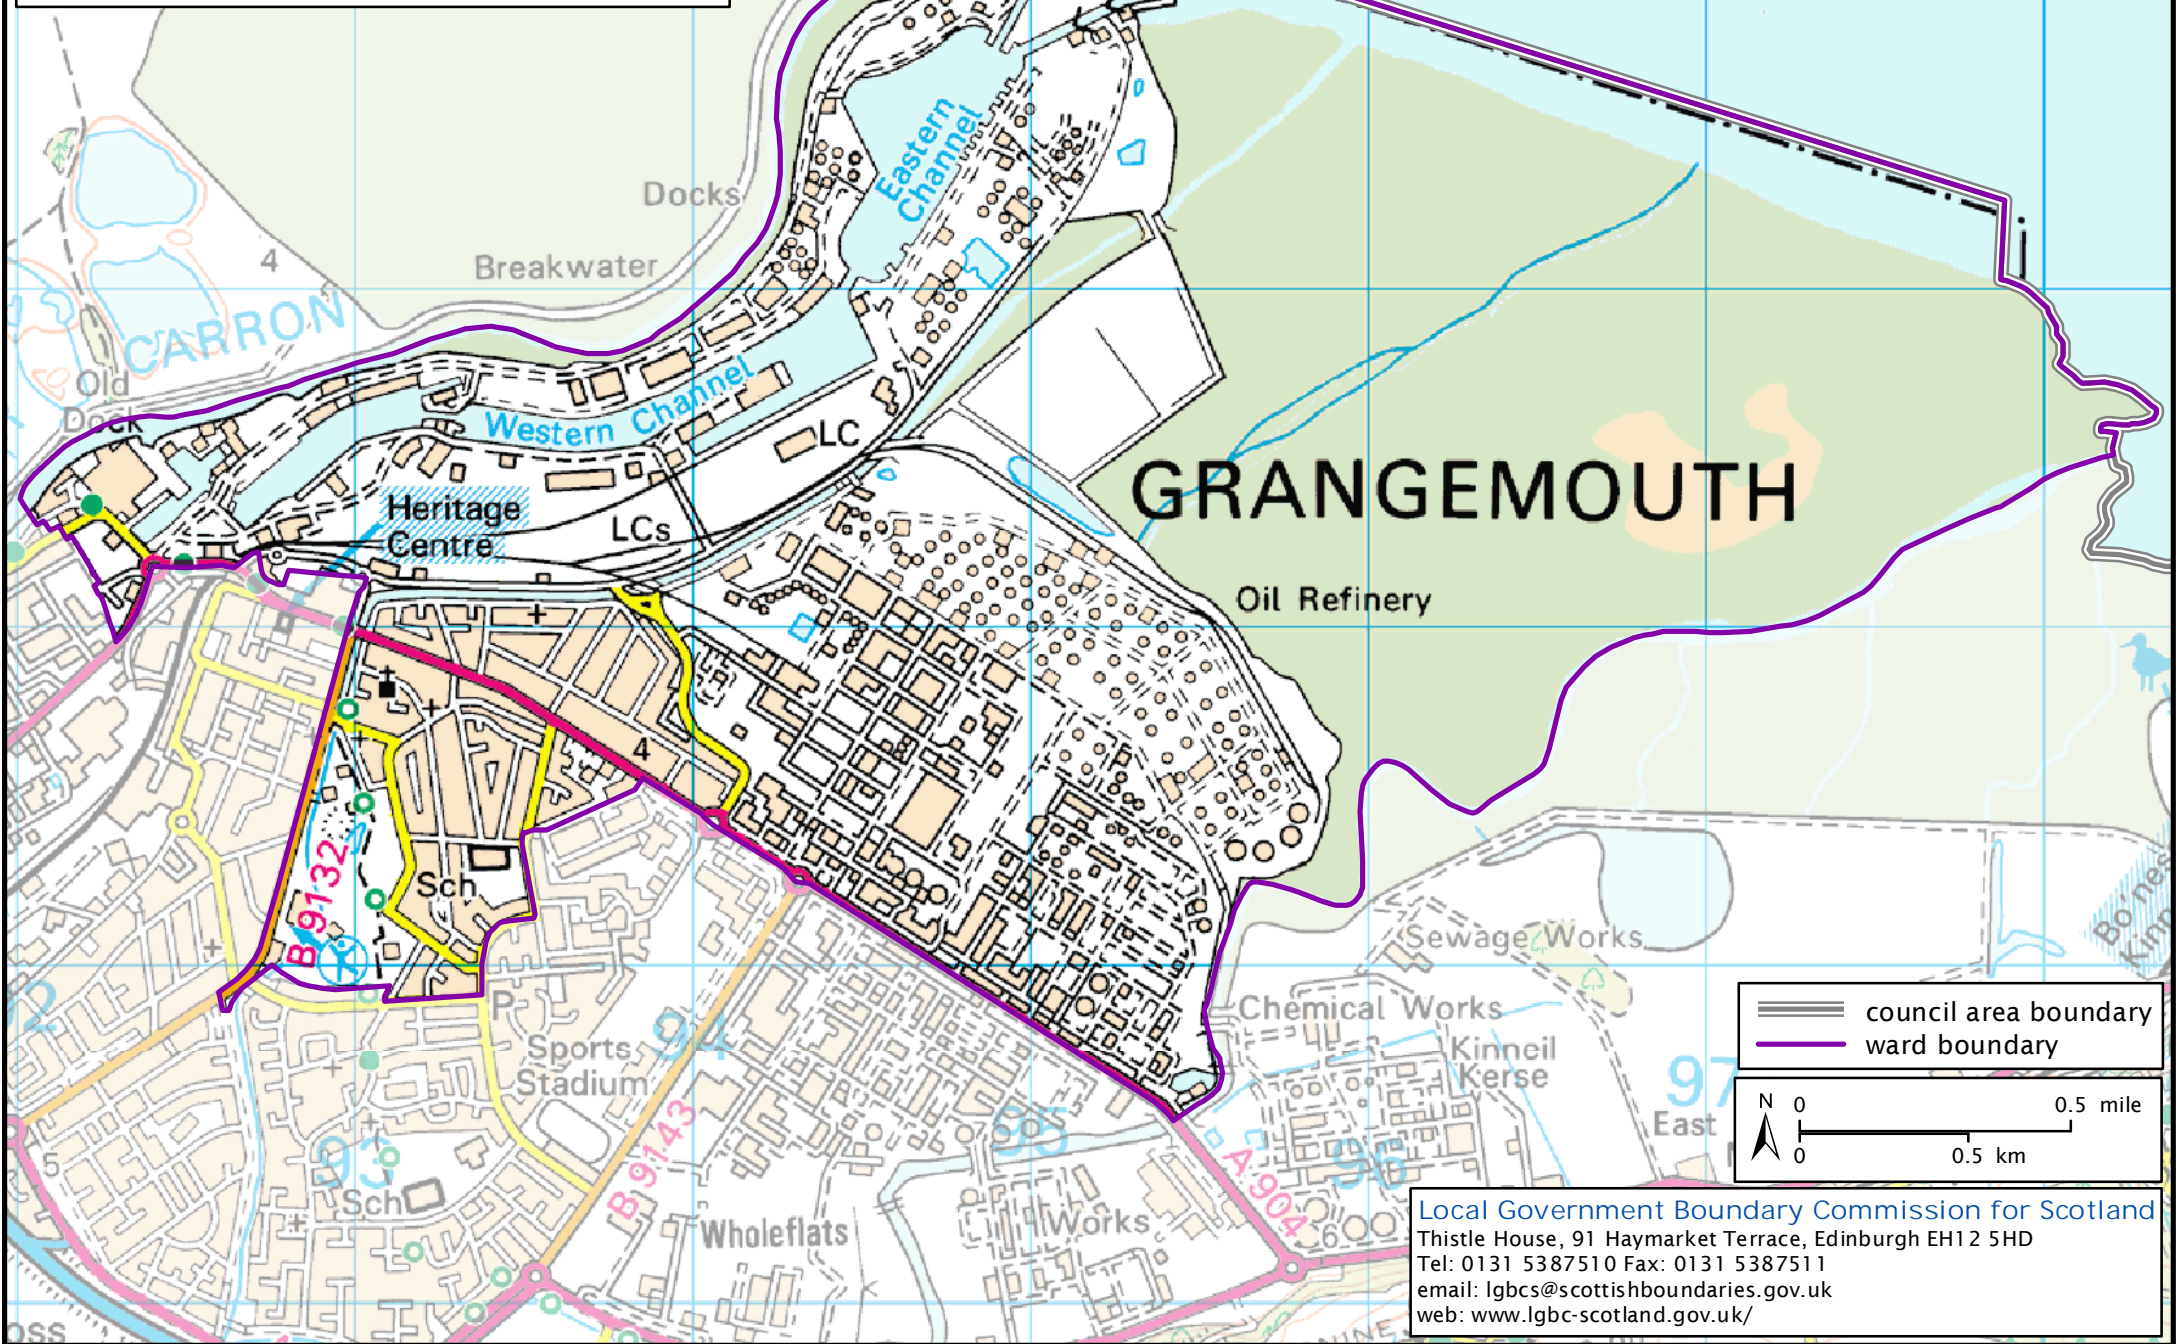

Formation electoral arrangements in 1995

Falkirk council area

Ward 12 - Park

This map shows the ward boundary against Ordnance Survey maps from 2011 rather than maps from when the ward boundary was decided.

Crown Copyright and database right 2011. All rights reserved. Ordnance Survey licence no. 100022179

==== council area boundary
—— ward boundary

Local Government Boundary Commission for Scotland
Thistle House, 91 Haymarket Terrace, Edinburgh EH12 5HD
Tel: 0131 5387510 Fax: 0131 5387511
email: lgbc@scottishboundaries.gov.uk
web: www.lgbc-scotland.gov.uk/