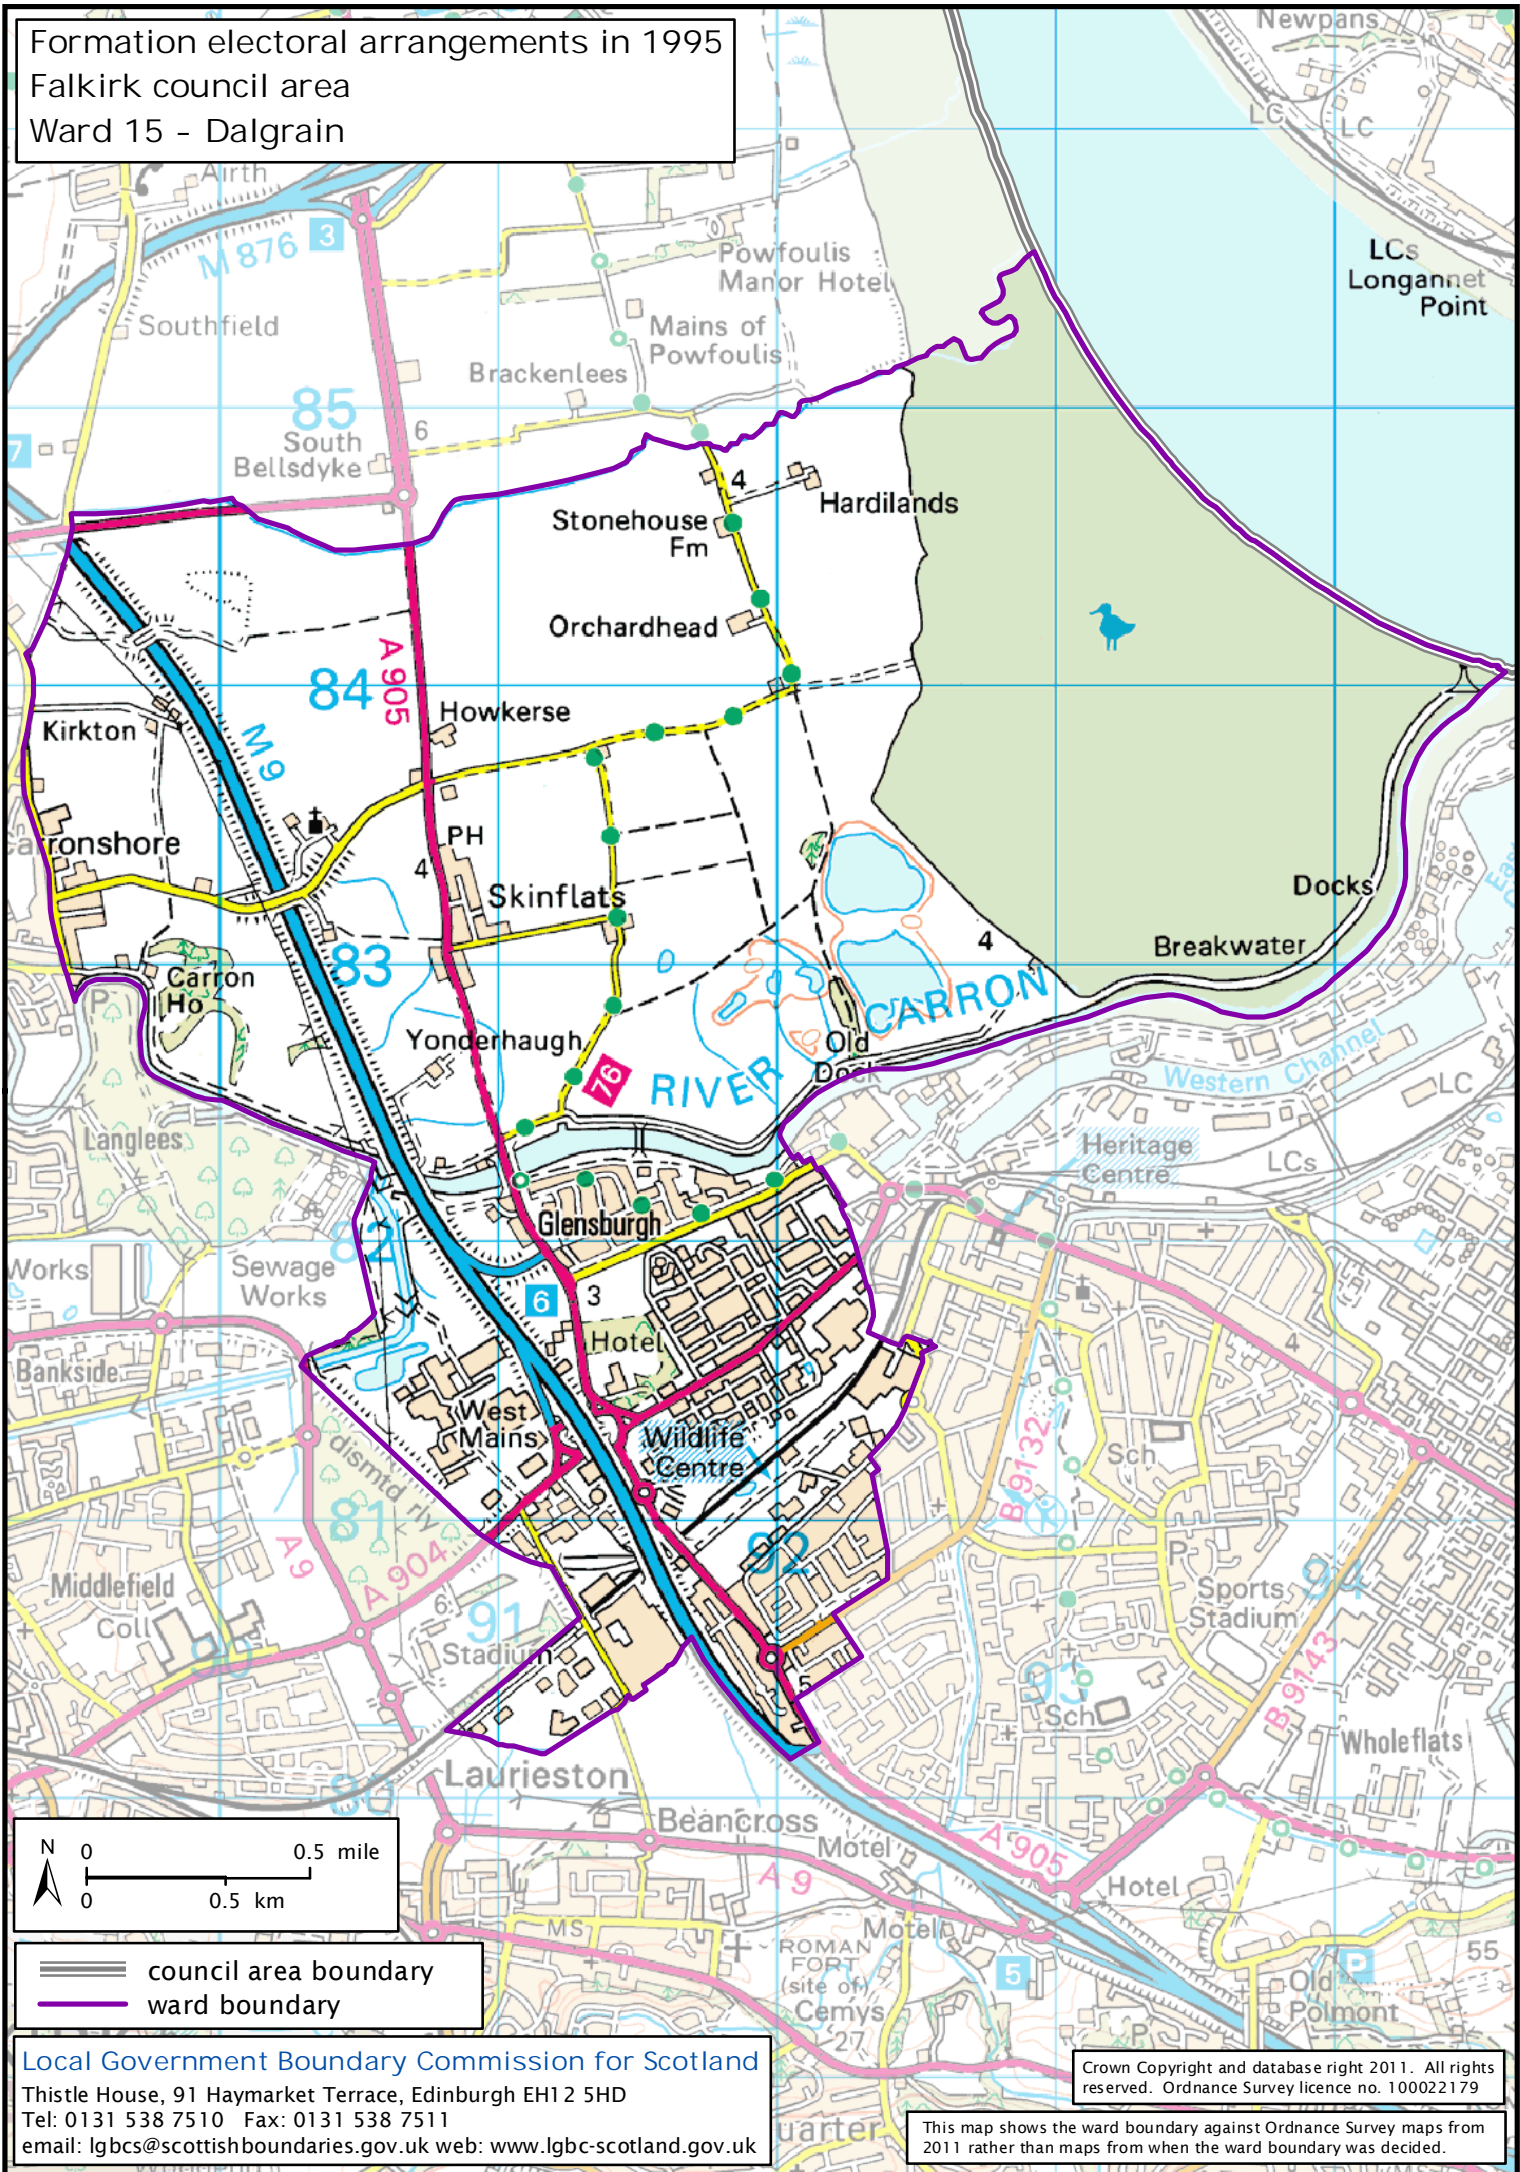

Formation electoral arrangements in 1995  
 Falkirk council area  
 Ward 15 - Dalgrain

Local Government Boundary Commission for Scotland  
 Thistle House, 91 Haymarket Terrace, Edinburgh EH1 2 5HD  
 Tel: 0131 538 7510 Fax: 0131 538 7511  
 email: lgbc@scottishboundaries.gov.uk web: www.lgbc-scotland.gov.uk

Crown Copyright and database right 2011. All rights reserved. Ordnance Survey licence no. 100022179

This map shows the ward boundary against Ordnance Survey maps from 2011 rather than maps from when the ward boundary was decided.