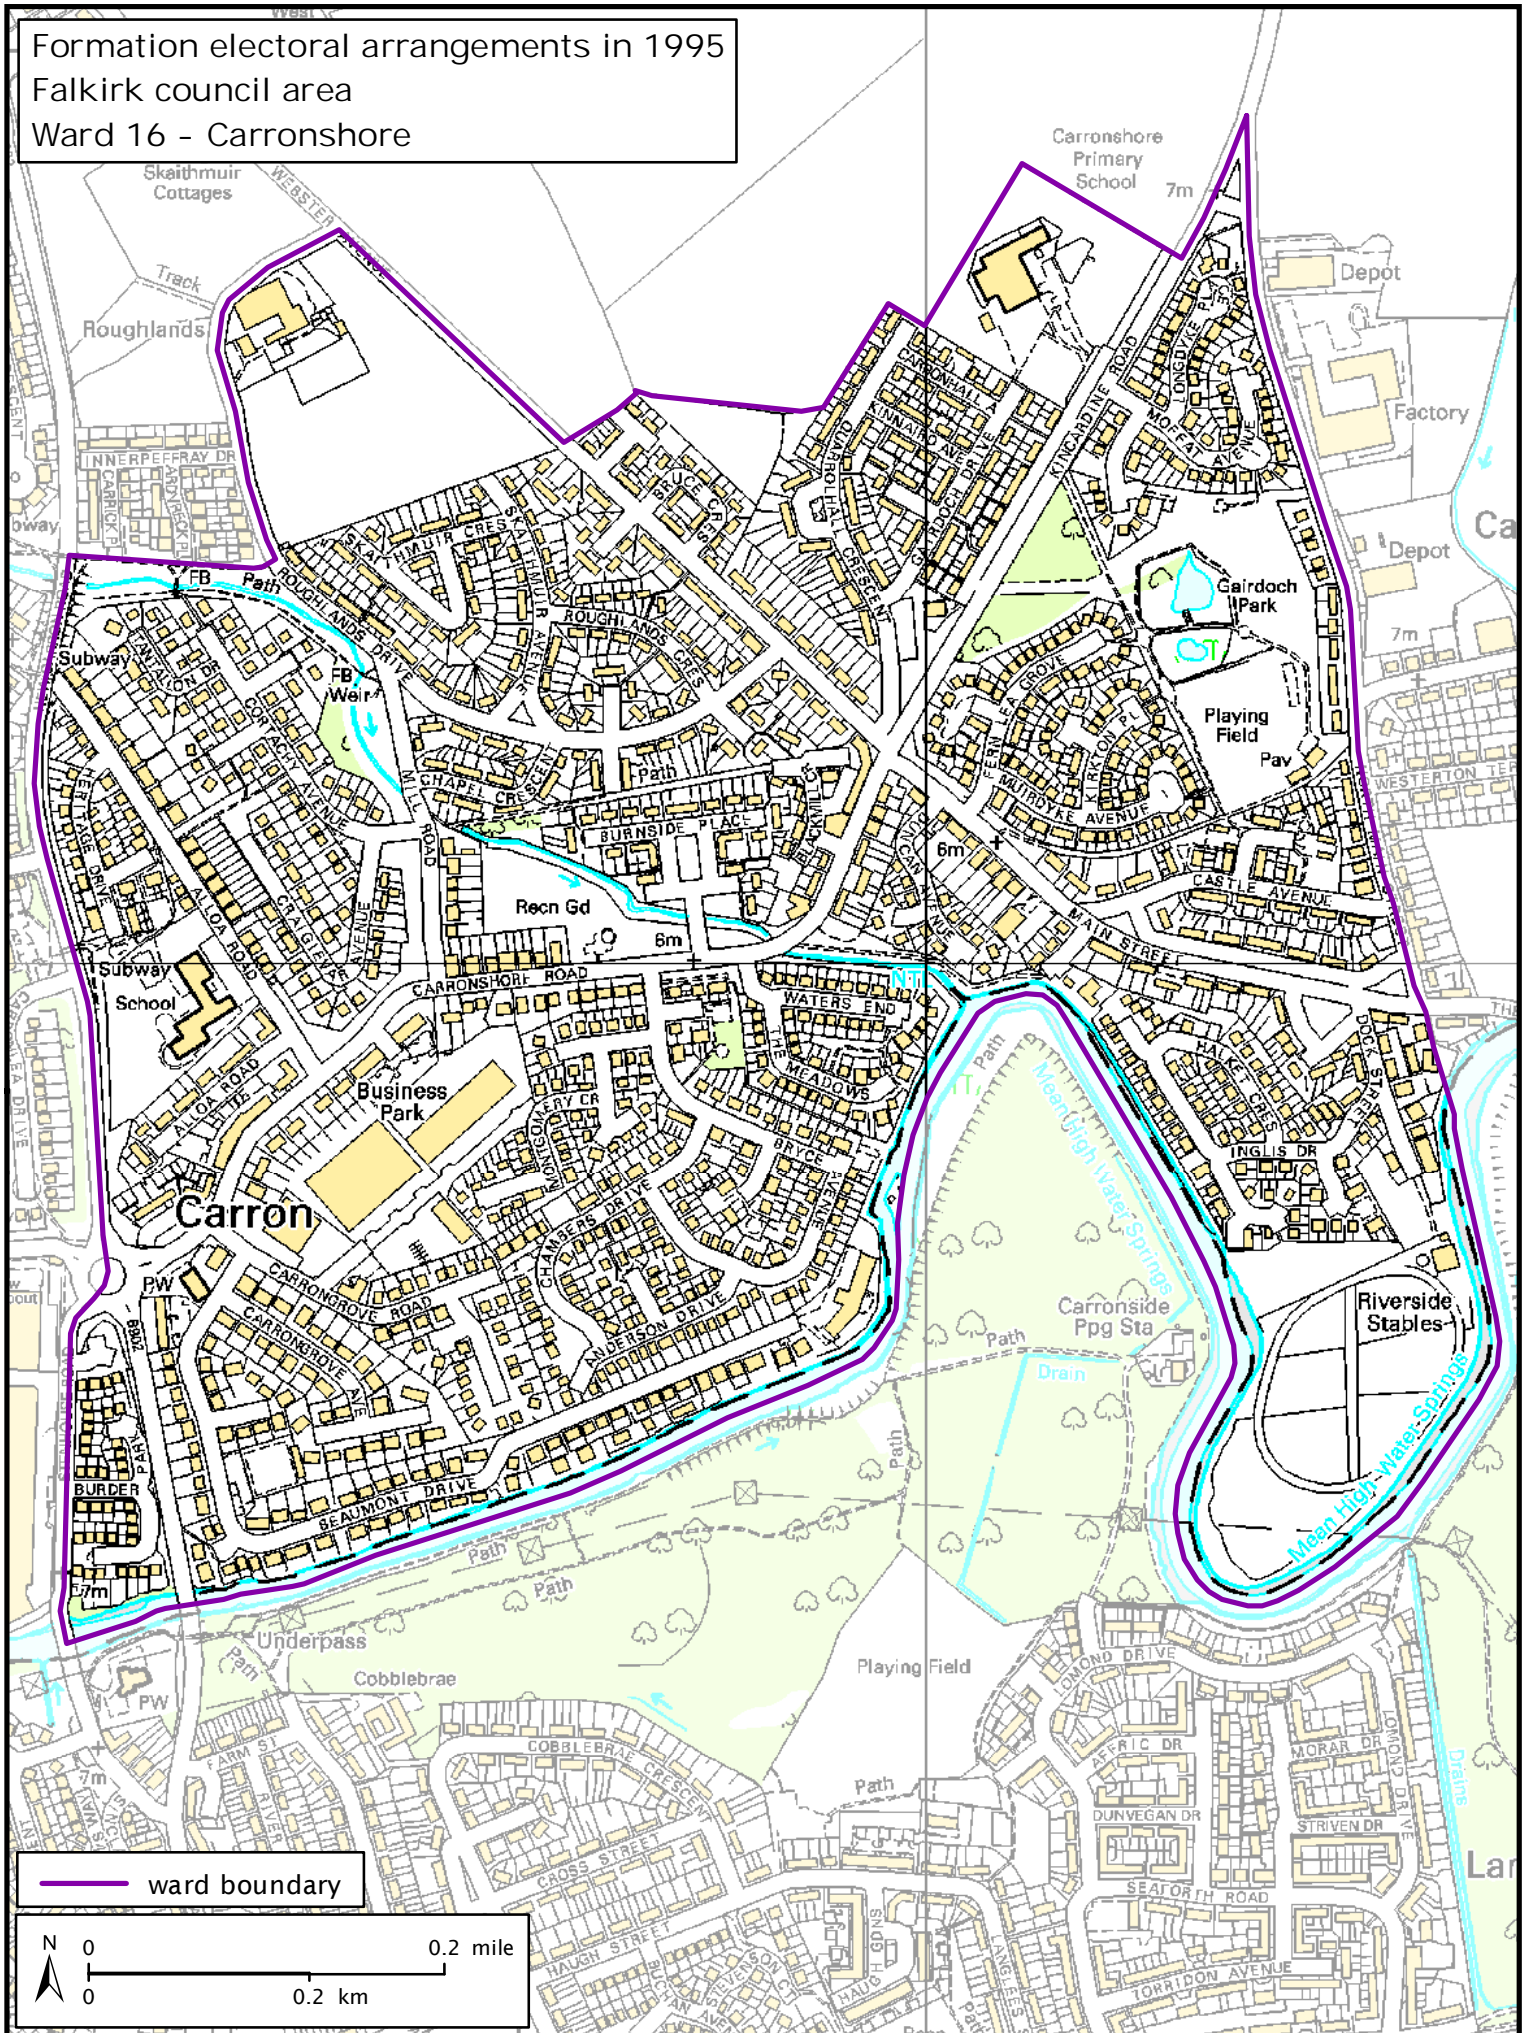

Formation electoral arrangements in 1995
 Falkirk council area
 Ward 16 - Carronshore

ward boundary

Local Government Boundary Commission for Scotland
 Thistle House, 91 Haymarket Terrace, Edinburgh EH12 5HD
 Tel: 0131 538 7510 Fax: 0131 538 7511
 email: lgbc@scottishboundaries.gov.uk web: www.lgbc-scotland.gov.uk

Crown Copyright and database right 2011. All rights reserved. Ordnance Survey licence no. 100022179

This map shows the ward boundary against Ordnance Survey maps from 2011 rather than maps from when the ward boundary was decided.