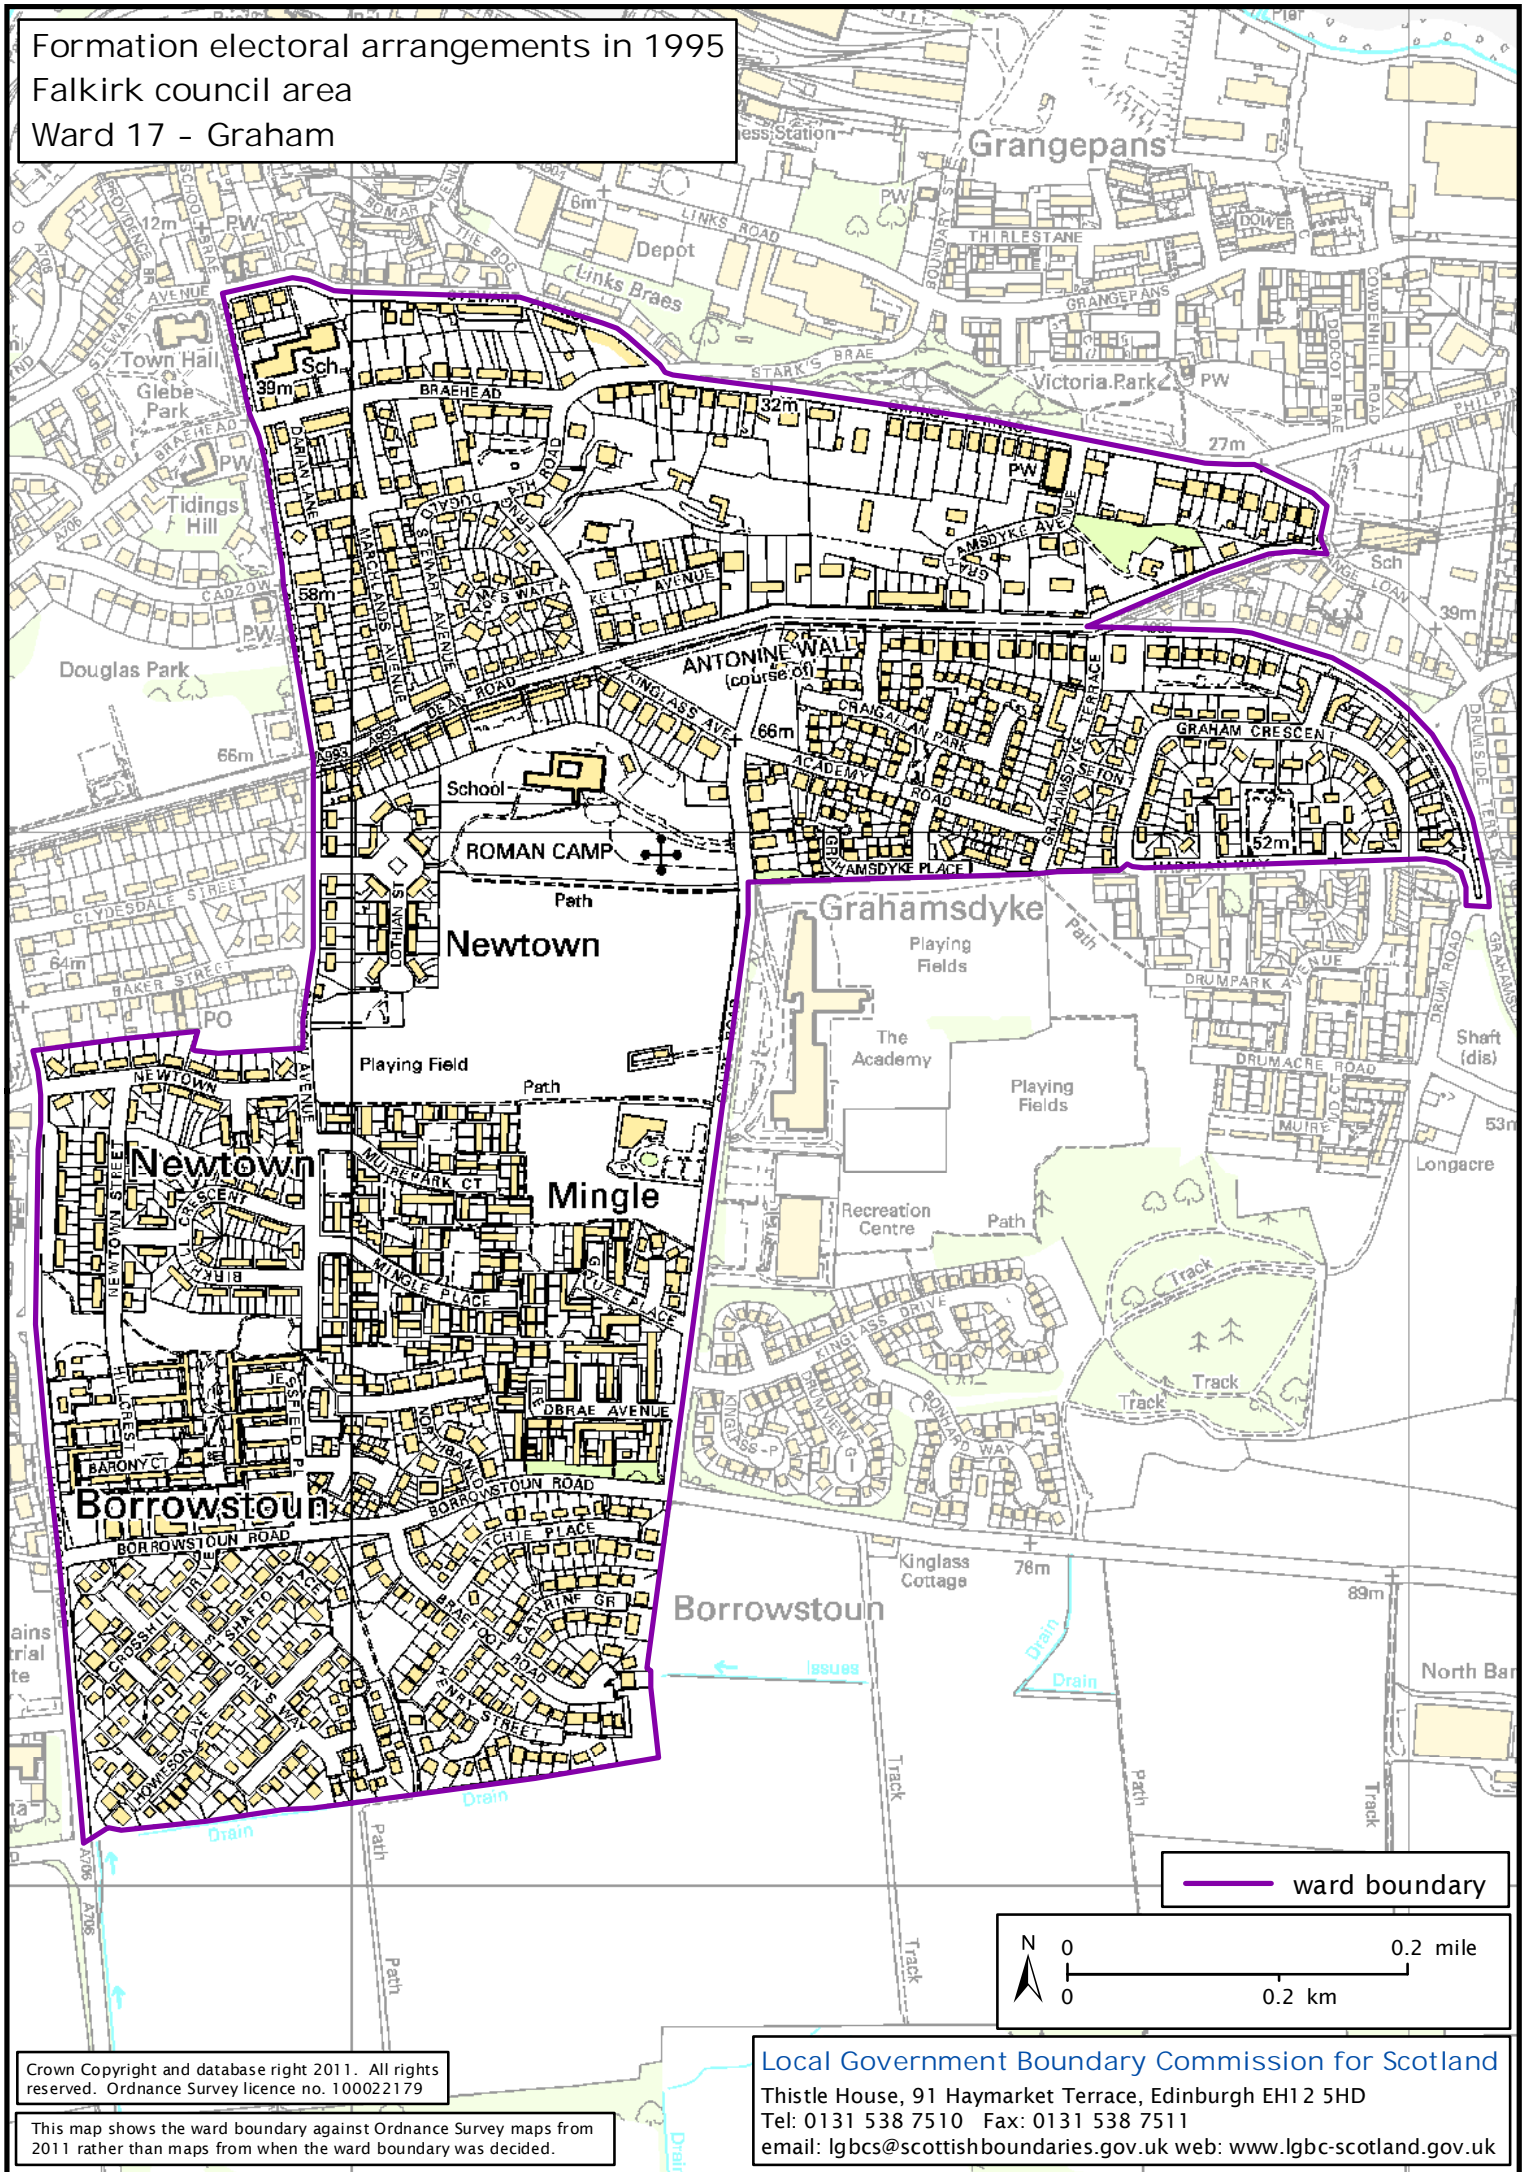

Formation electoral arrangements in 1995  
 Falkirk council area  
 Ward 17 - Graham

Crown Copyright and database right 2011. All rights reserved. Ordnance Survey licence no. 100022179

This map shows the ward boundary against Ordnance Survey maps from 2011 rather than maps from when the ward boundary was decided.