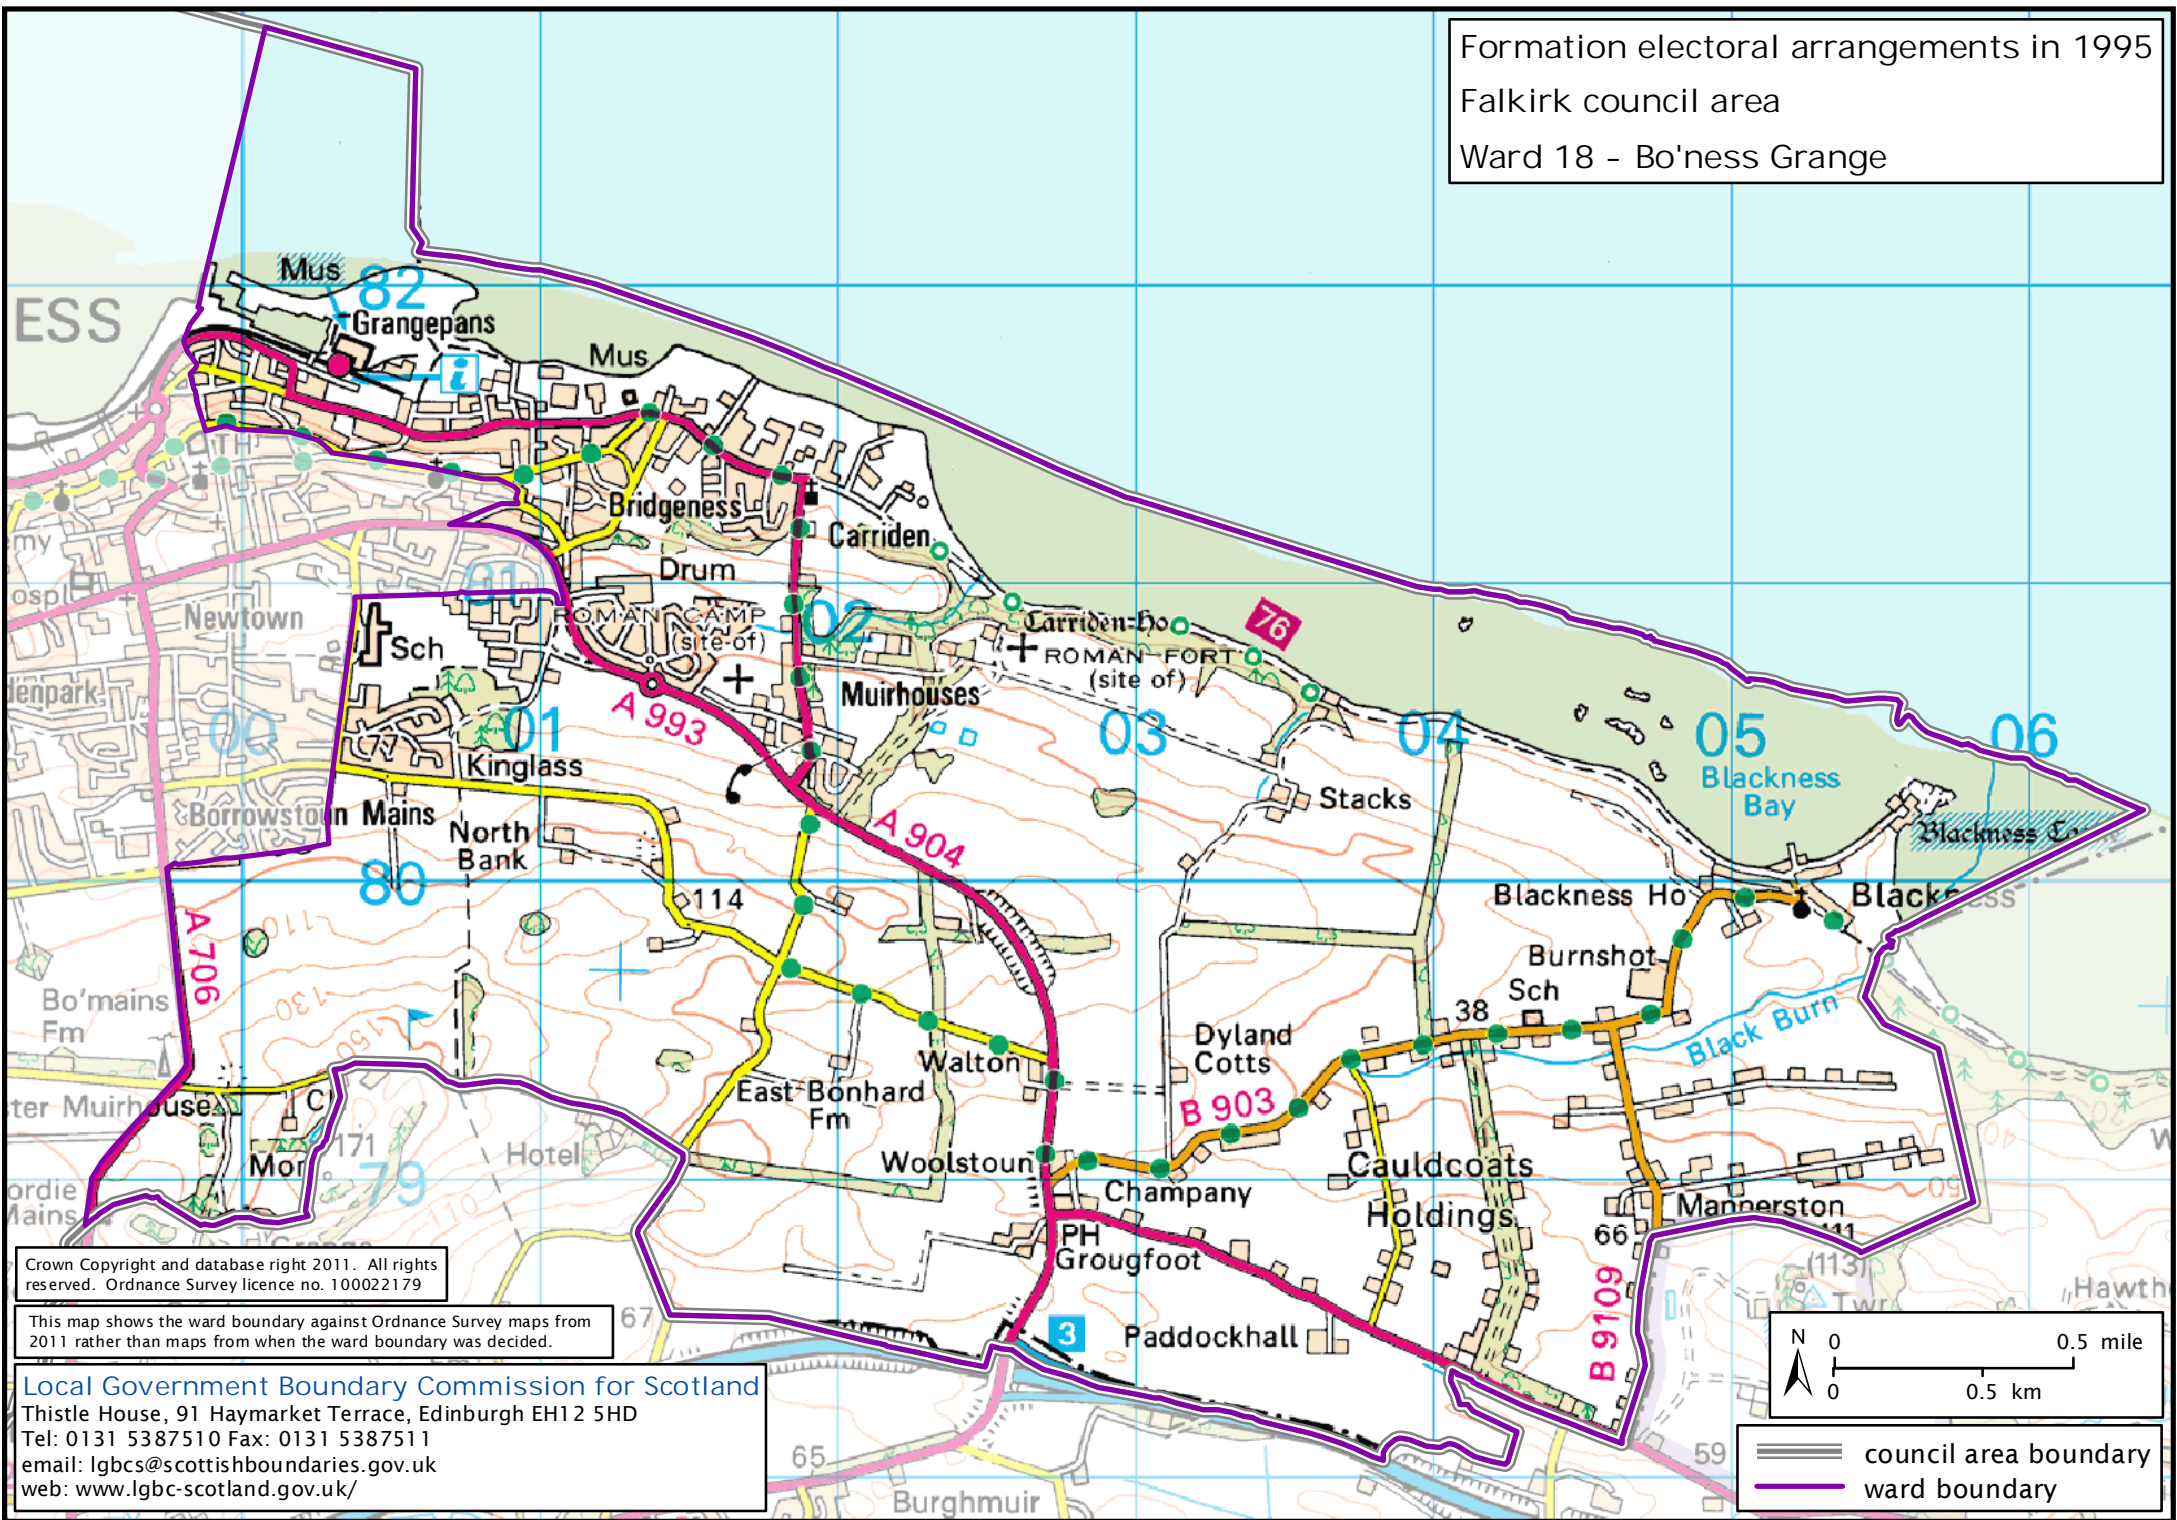

Formation electoral arrangements in 1995
 Falkirk council area
 Ward 18 - Bo'ness Grange

Crown Copyright and database right 2011. All rights reserved. Ordnance Survey licence no. 100022179

This map shows the ward boundary against Ordnance Survey maps from 2011 rather than maps from when the ward boundary was decided.

 council area boundary
 ward boundary