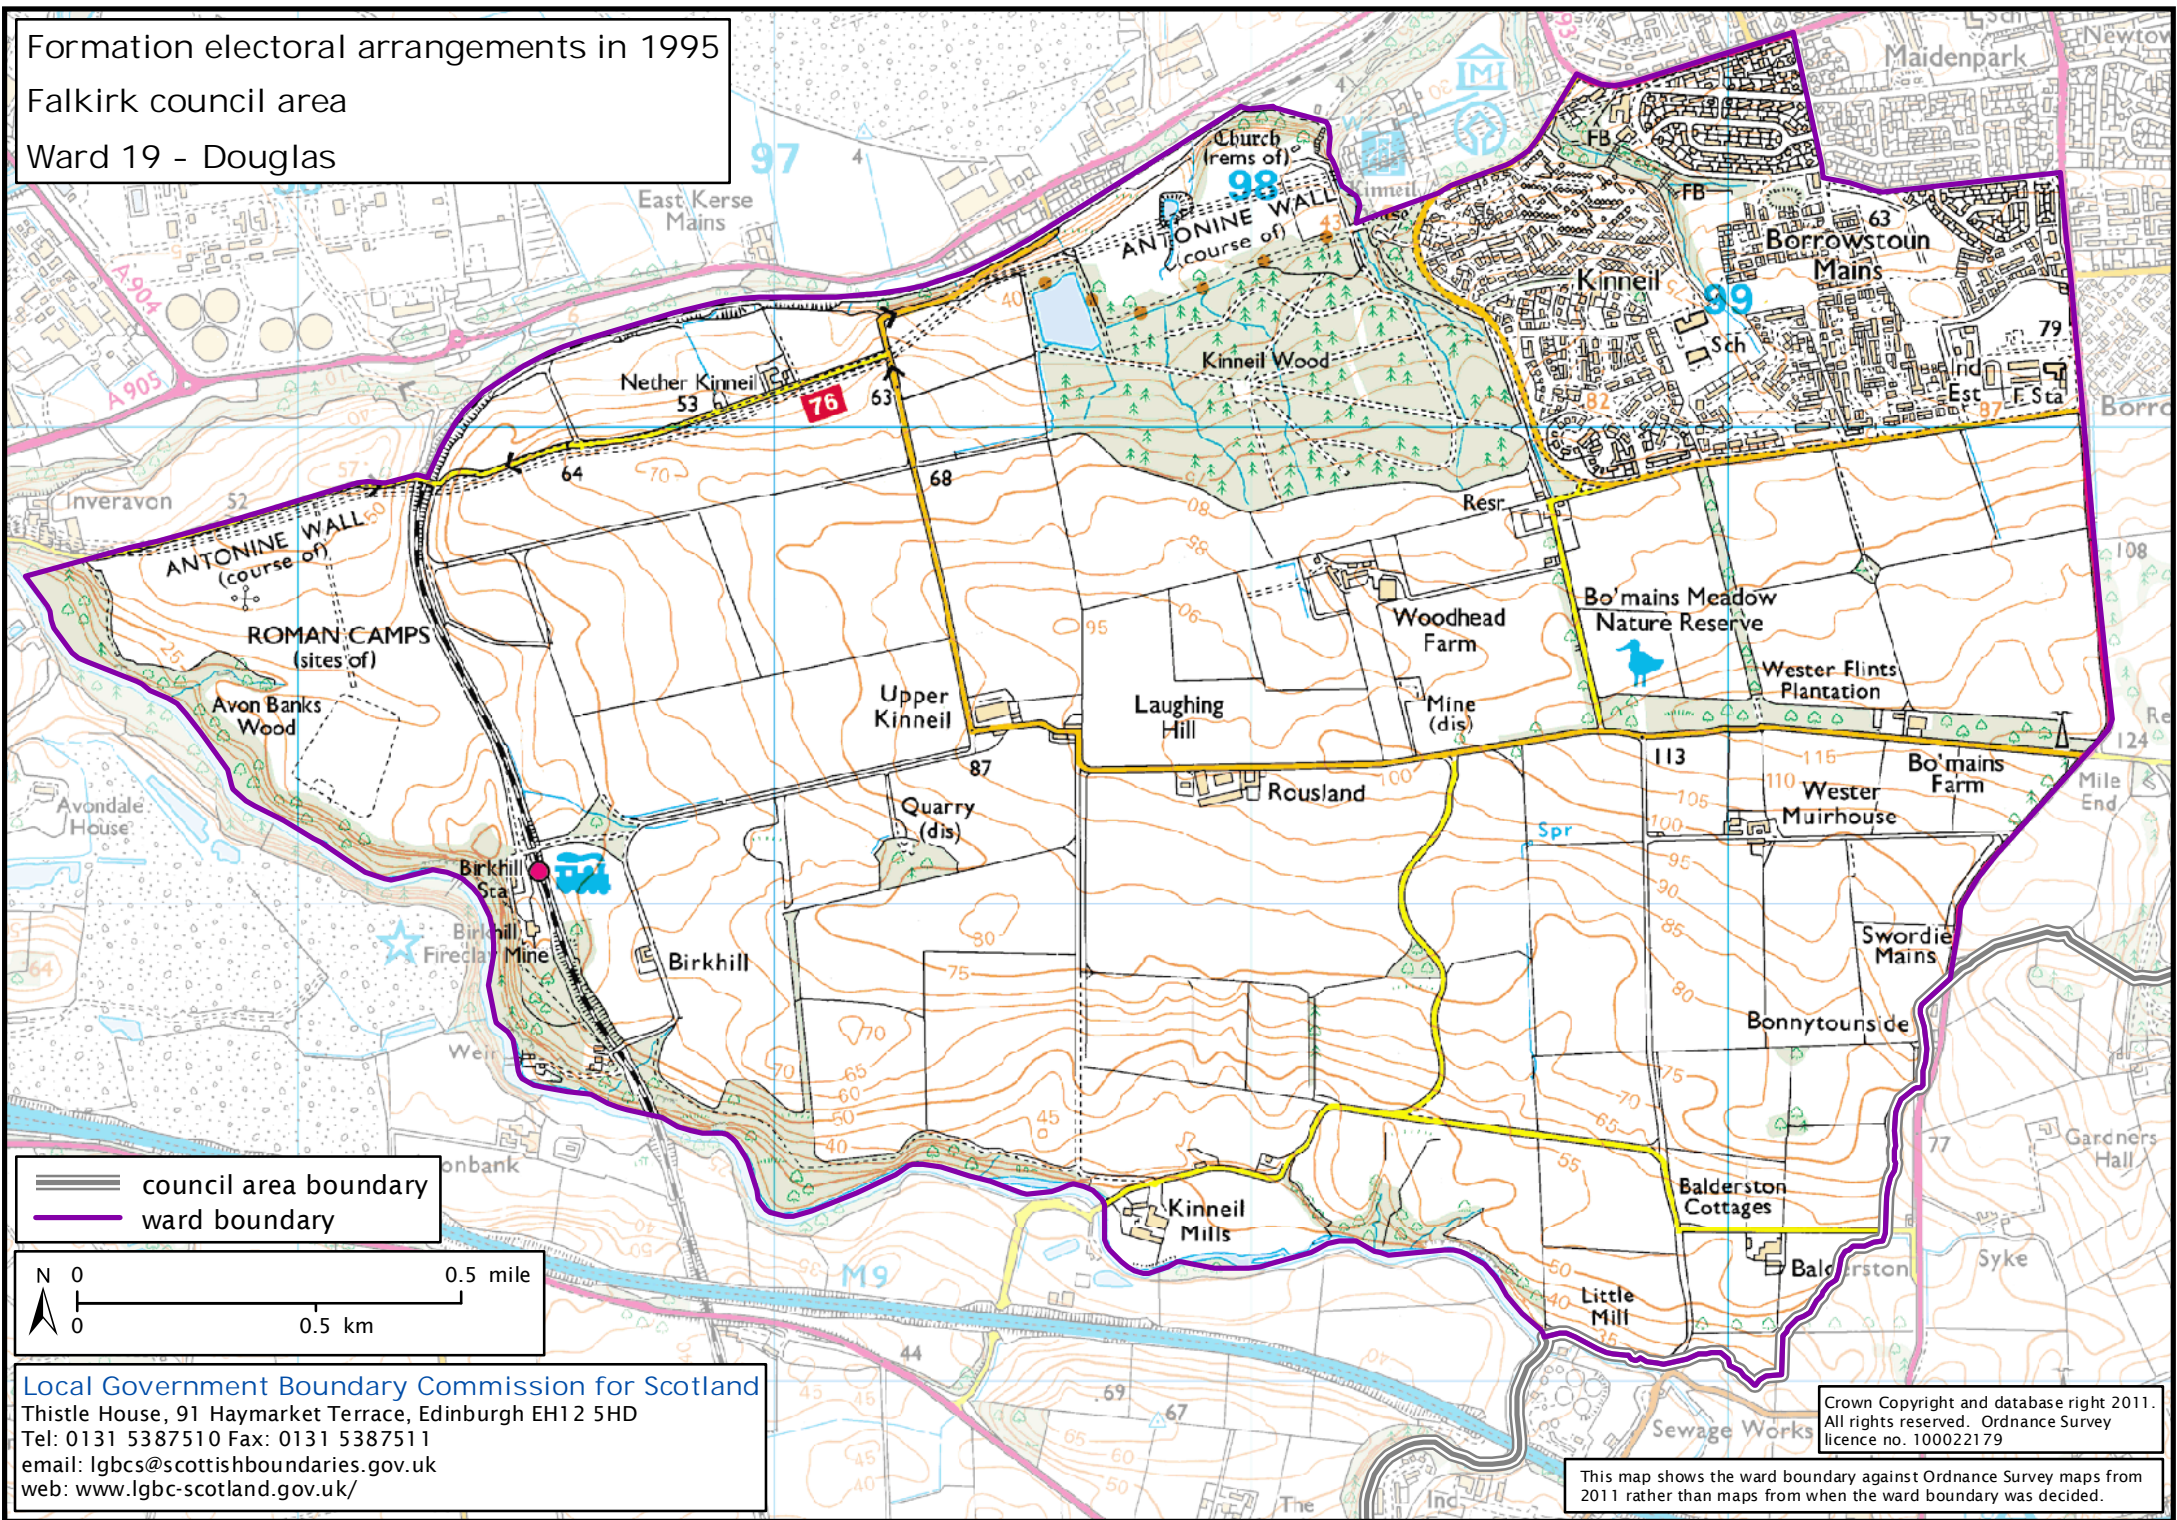

Formation electoral arrangements in 1995

Falkirk council area

Ward 19 - Douglas

— council area boundary  
— ward boundary

N 0  
0 0.5 mile  
0 0.5 km

Local Government Boundary Commission for Scotland  
Thistle House, 91 Haymarket Terrace, Edinburgh EH12 5HD  
Tel: 0131 5387510 Fax: 0131 5387511  
email: lgbc@scottishboundaries.gov.uk  
web: www.lgbc-scotland.gov.uk/

Crown Copyright and database right 2011.  
All rights reserved. Ordnance Survey  
licence no. 100022179

This map shows the ward boundary against Ordnance Survey maps from 2011 rather than maps from when the ward boundary was decided.