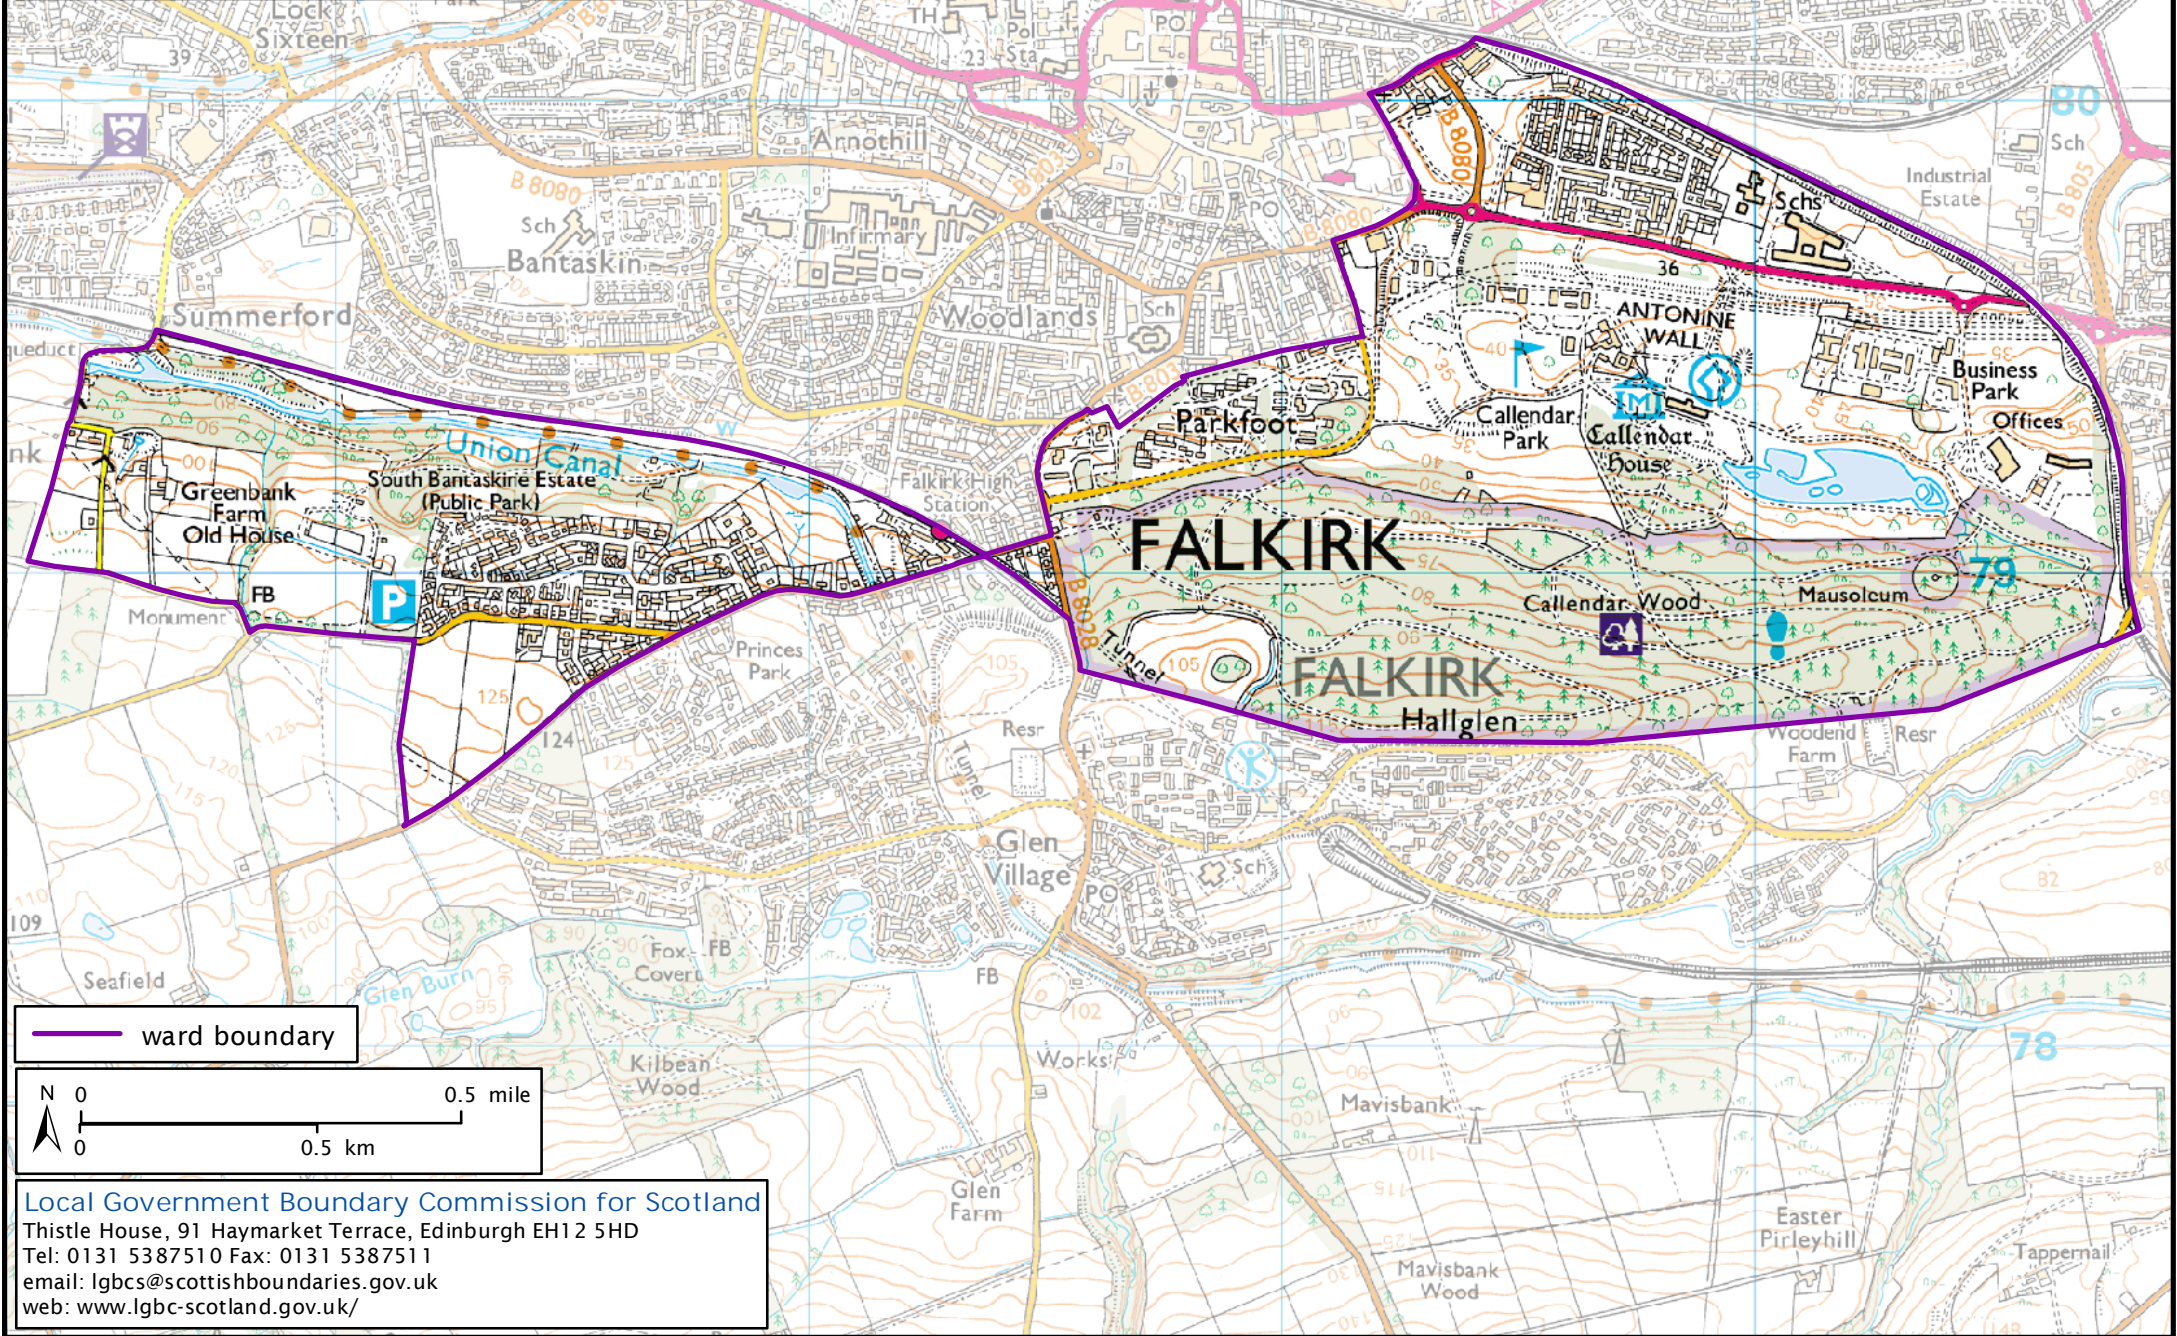

Formation electoral arrangements in 1995

Falkirk council area

Ward 2 - Graeme

This map shows the ward boundary against Ordnance Survey maps from 2011 rather than maps from when the ward boundary was decided.

Crown Copyright and database right 2011. All rights reserved. Ordnance Survey licence no. 100022179

ward boundary

Local Government Boundary Commission for Scotland
Thistle House, 91 Haymarket Terrace, Edinburgh EH12 5HD
Tel: 0131 5387510 Fax: 0131 5387511
email: lgbc@scottishboundaries.gov.uk
web: www.lgbc-scotland.gov.uk/