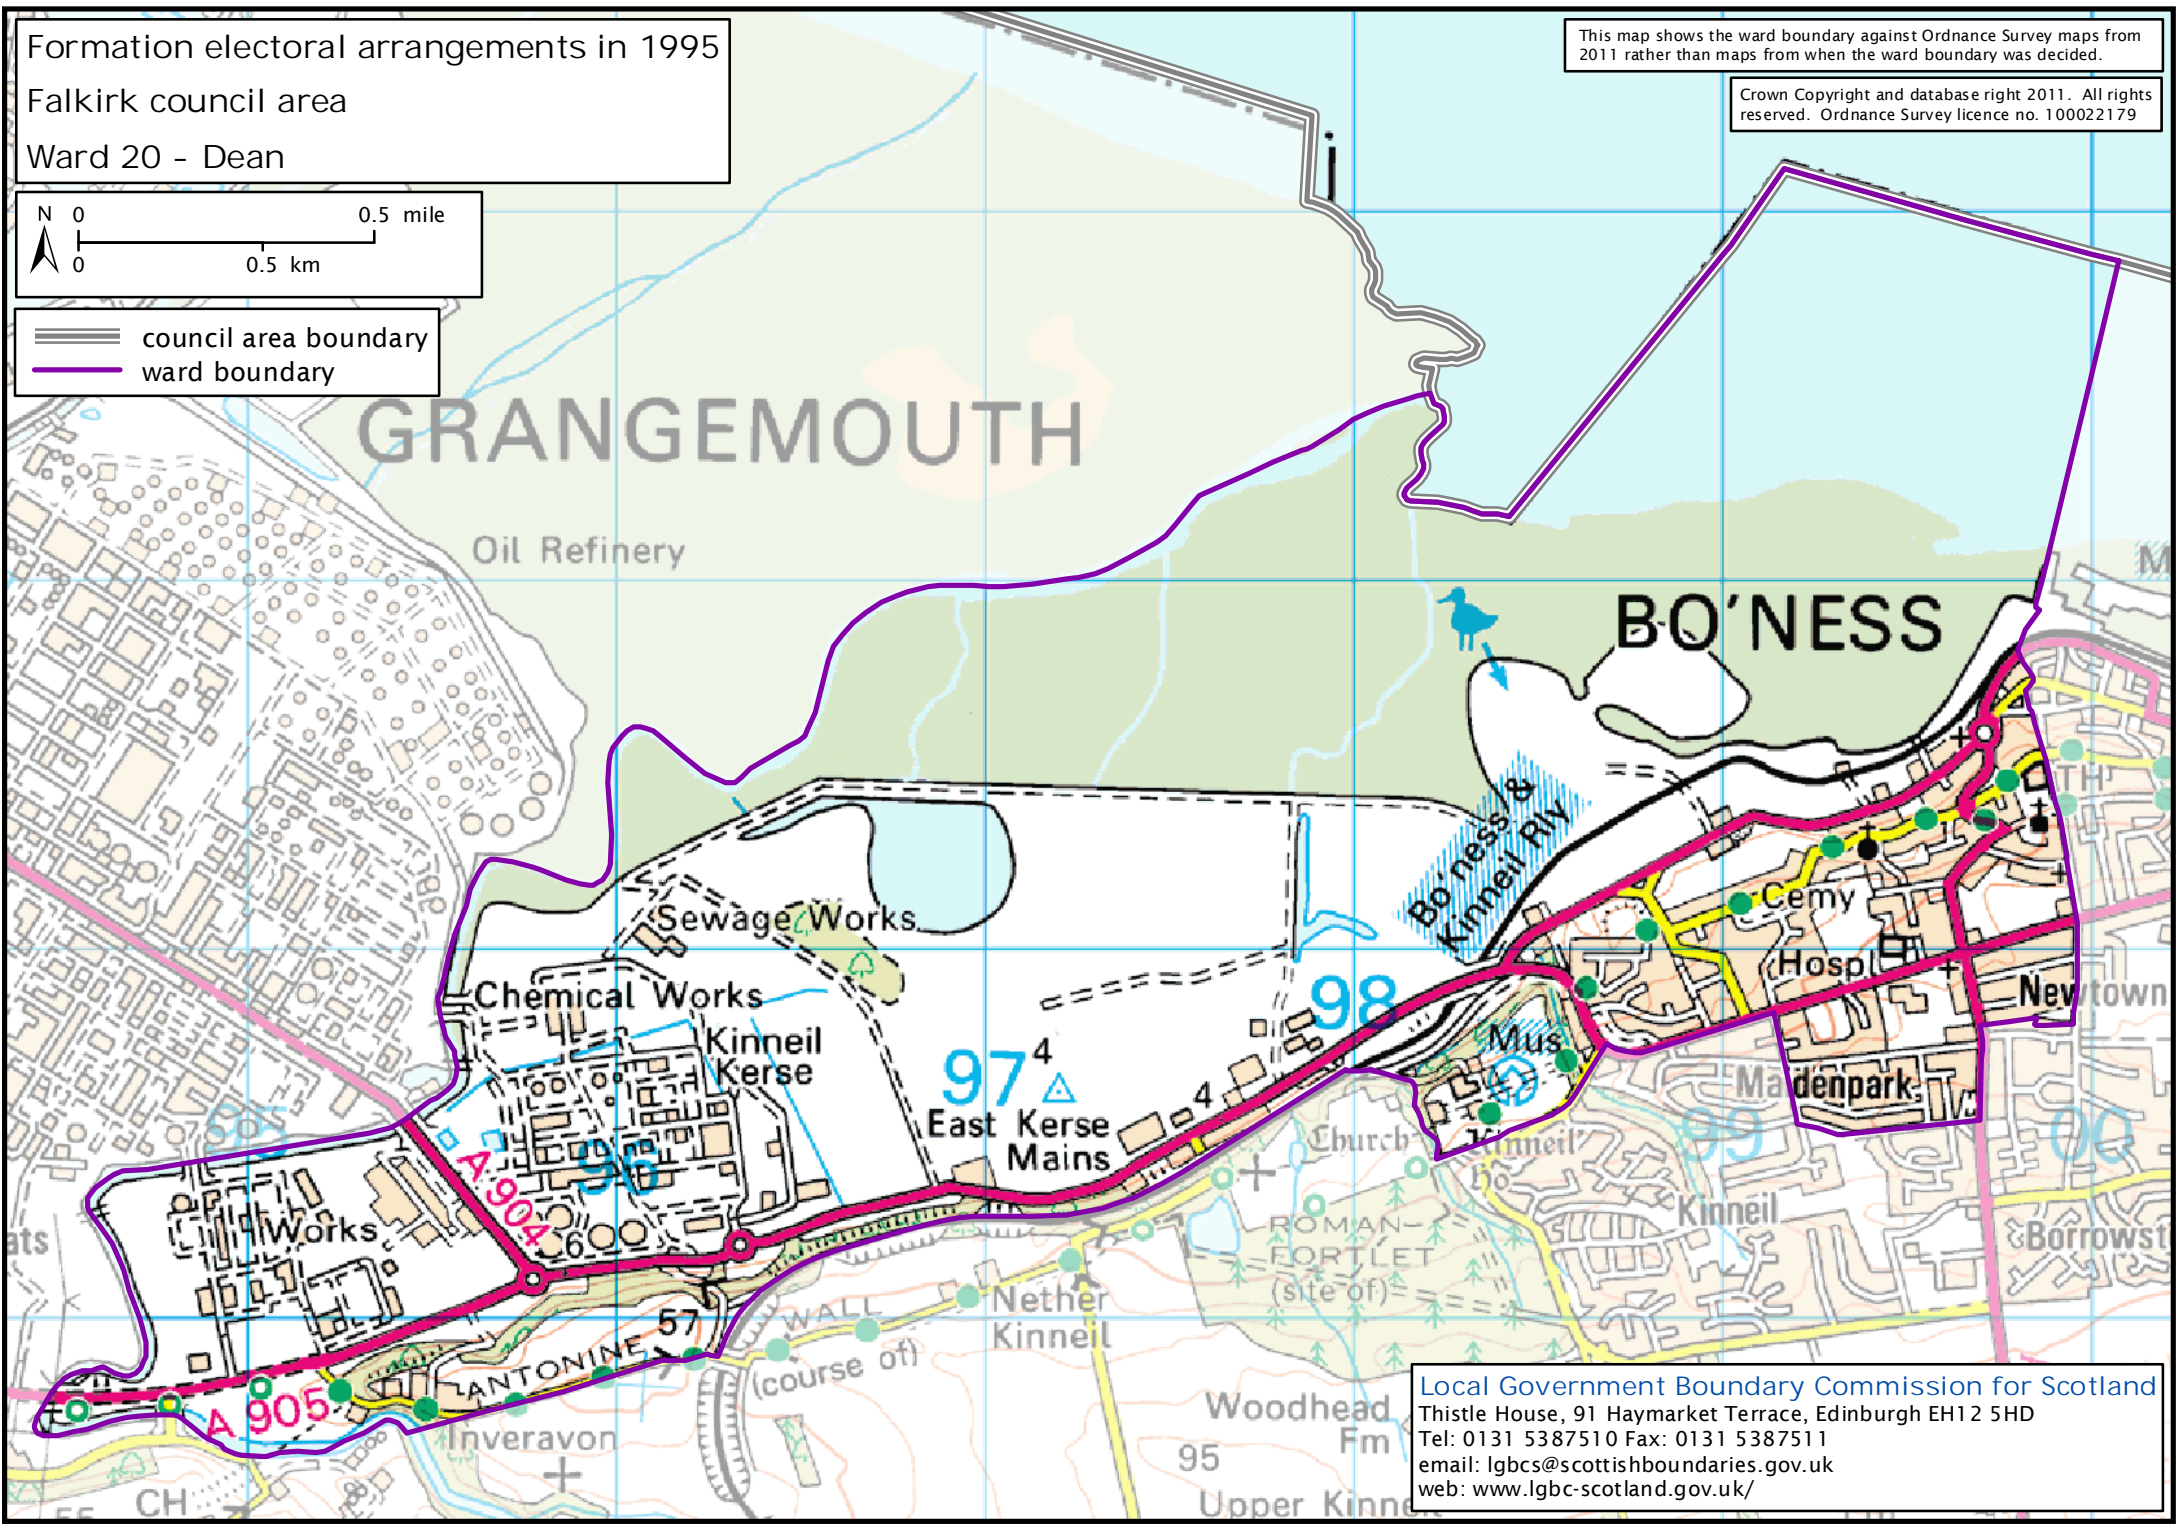

Formation electoral arrangements in 1995

Falkirk council area

Ward 20 - Dean

— council area boundary
— ward boundary

This map shows the ward boundary against Ordnance Survey maps from 2011 rather than maps from when the ward boundary was decided.

Crown Copyright and database right 2011. All rights reserved. Ordnance Survey licence no. 100022179

Local Government Boundary Commission for Scotland
Thistle House, 91 Haymarket Terrace, Edinburgh EH12 5HD
Tel: 0131 5387510 Fax: 0131 5387511
email: lgbc@scottishboundaries.gov.uk
web: www.lgbc-scotland.gov.uk/