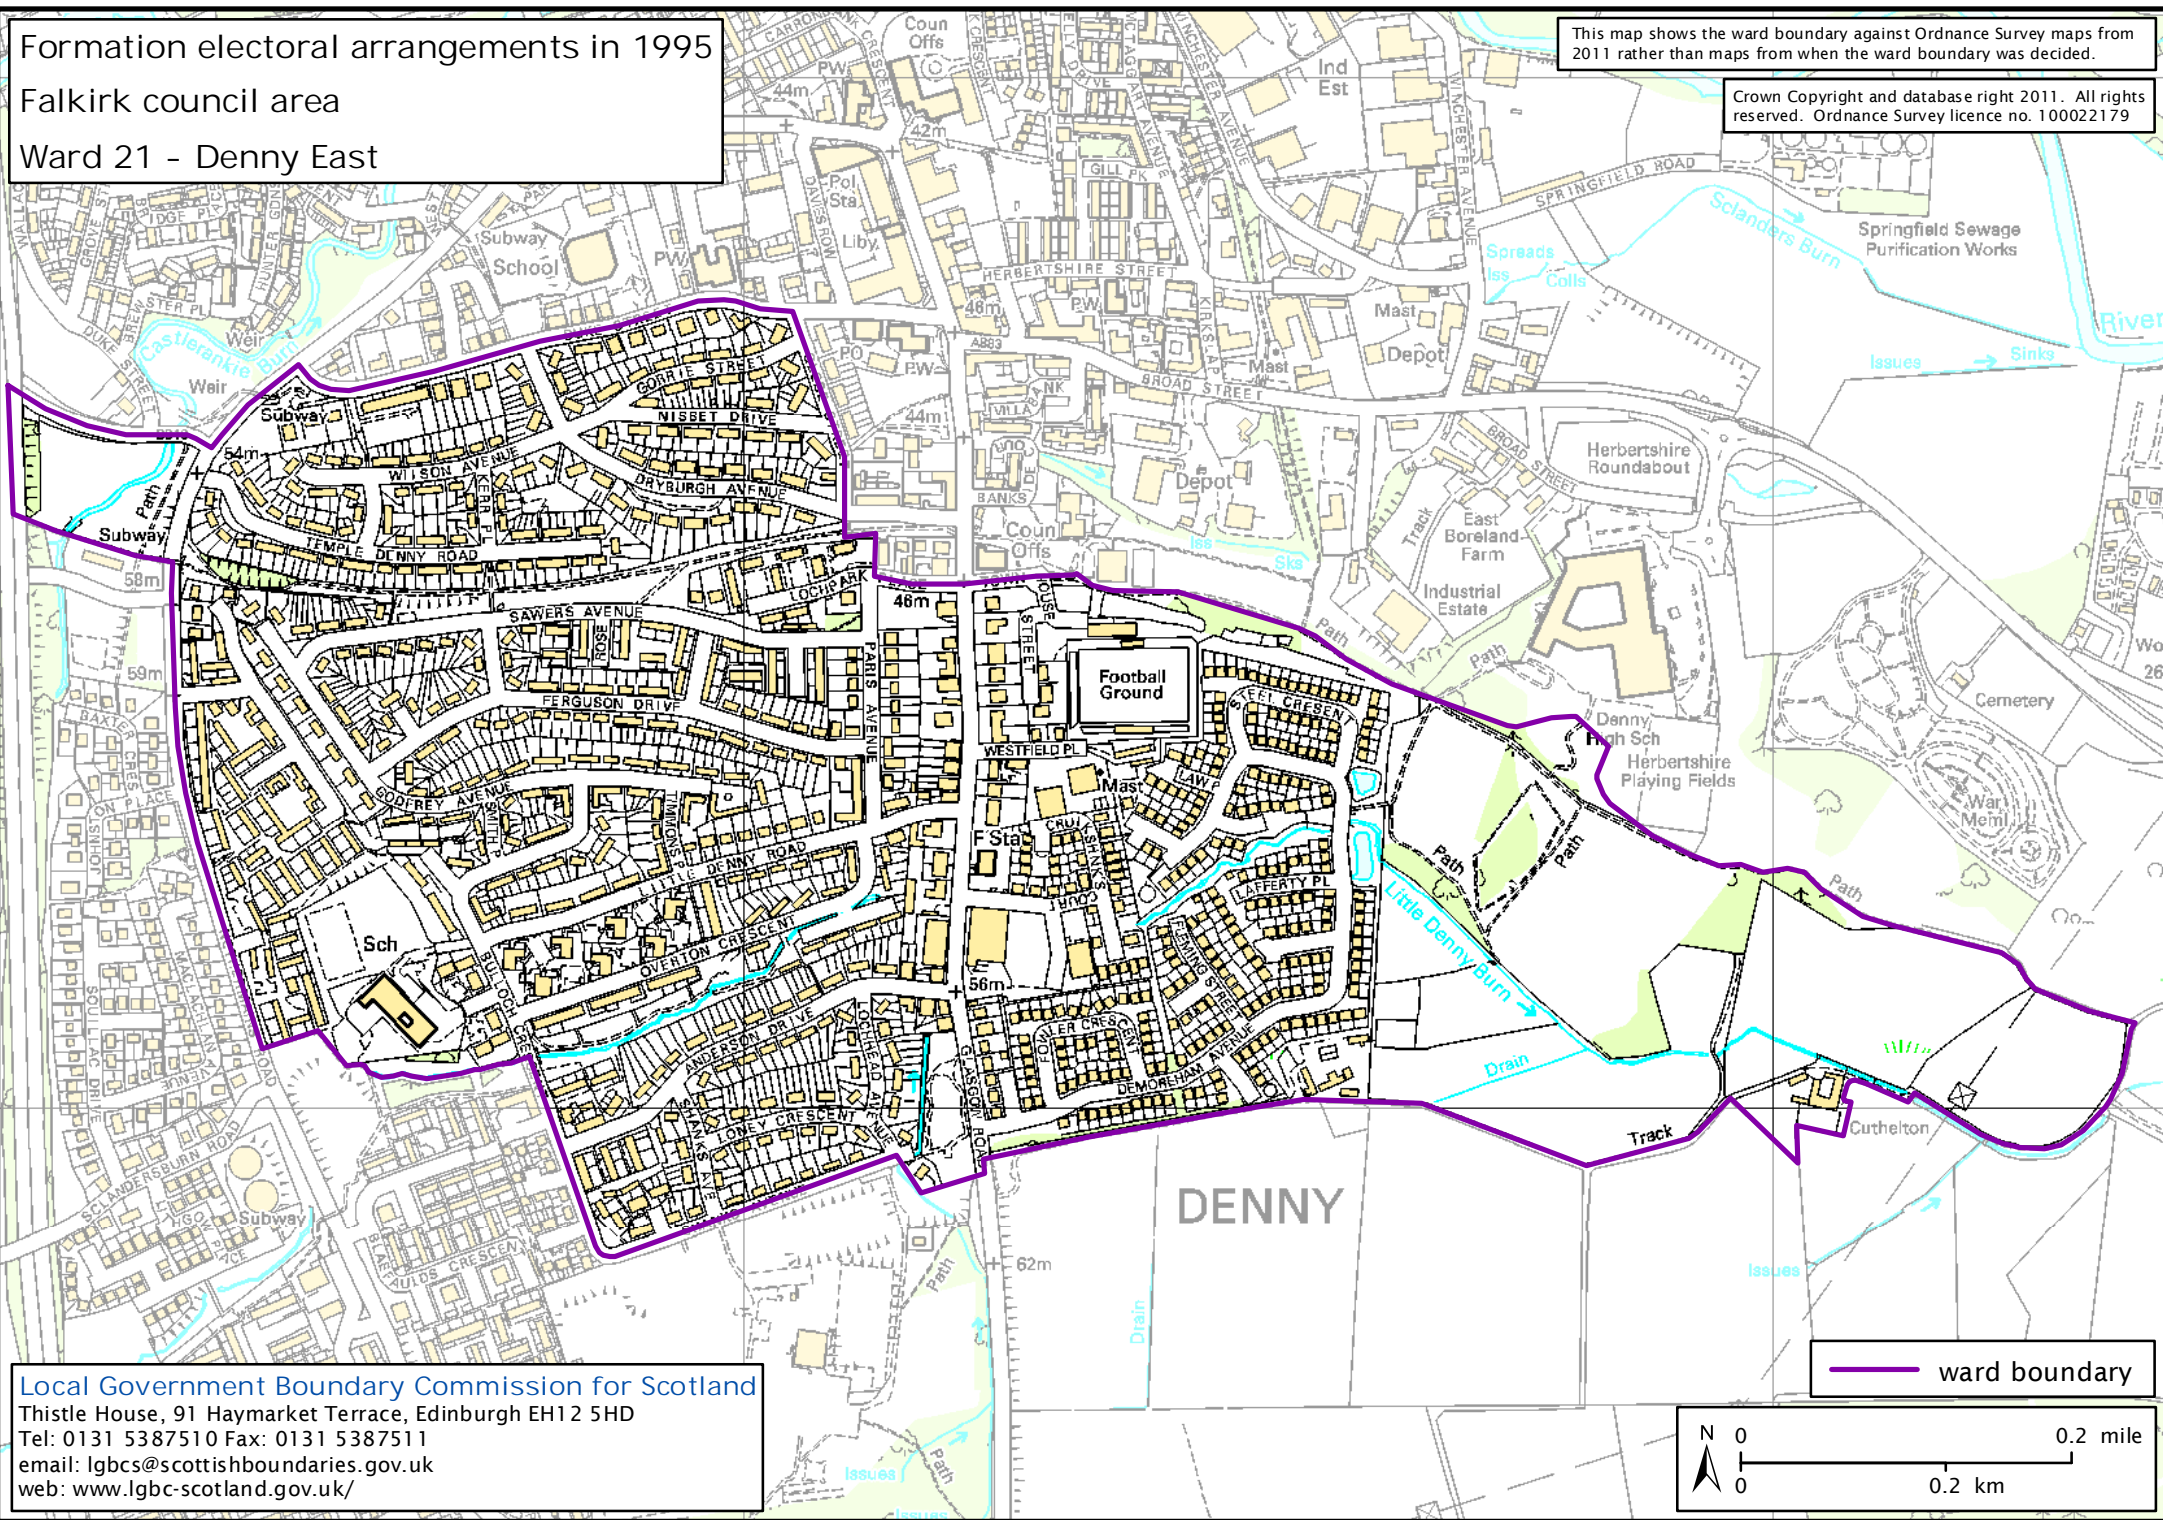

Formation electoral arrangements in 1995

Falkirk council area

Ward 21 - Denny East

This map shows the ward boundary against Ordnance Survey maps from 2011 rather than maps from when the ward boundary was decided.

Crown Copyright and database right 2011. All rights reserved. Ordnance Survey licence no. 10002179

Local Government Boundary Commission for Scotland
Thistle House, 91 Haymarket Terrace, Edinburgh EH12 5HD
Tel: 0131 5387510 Fax: 0131 5387511
email: lgbc@scottishboundaries.gov.uk
web: www.lgbc-scotland.gov.uk/