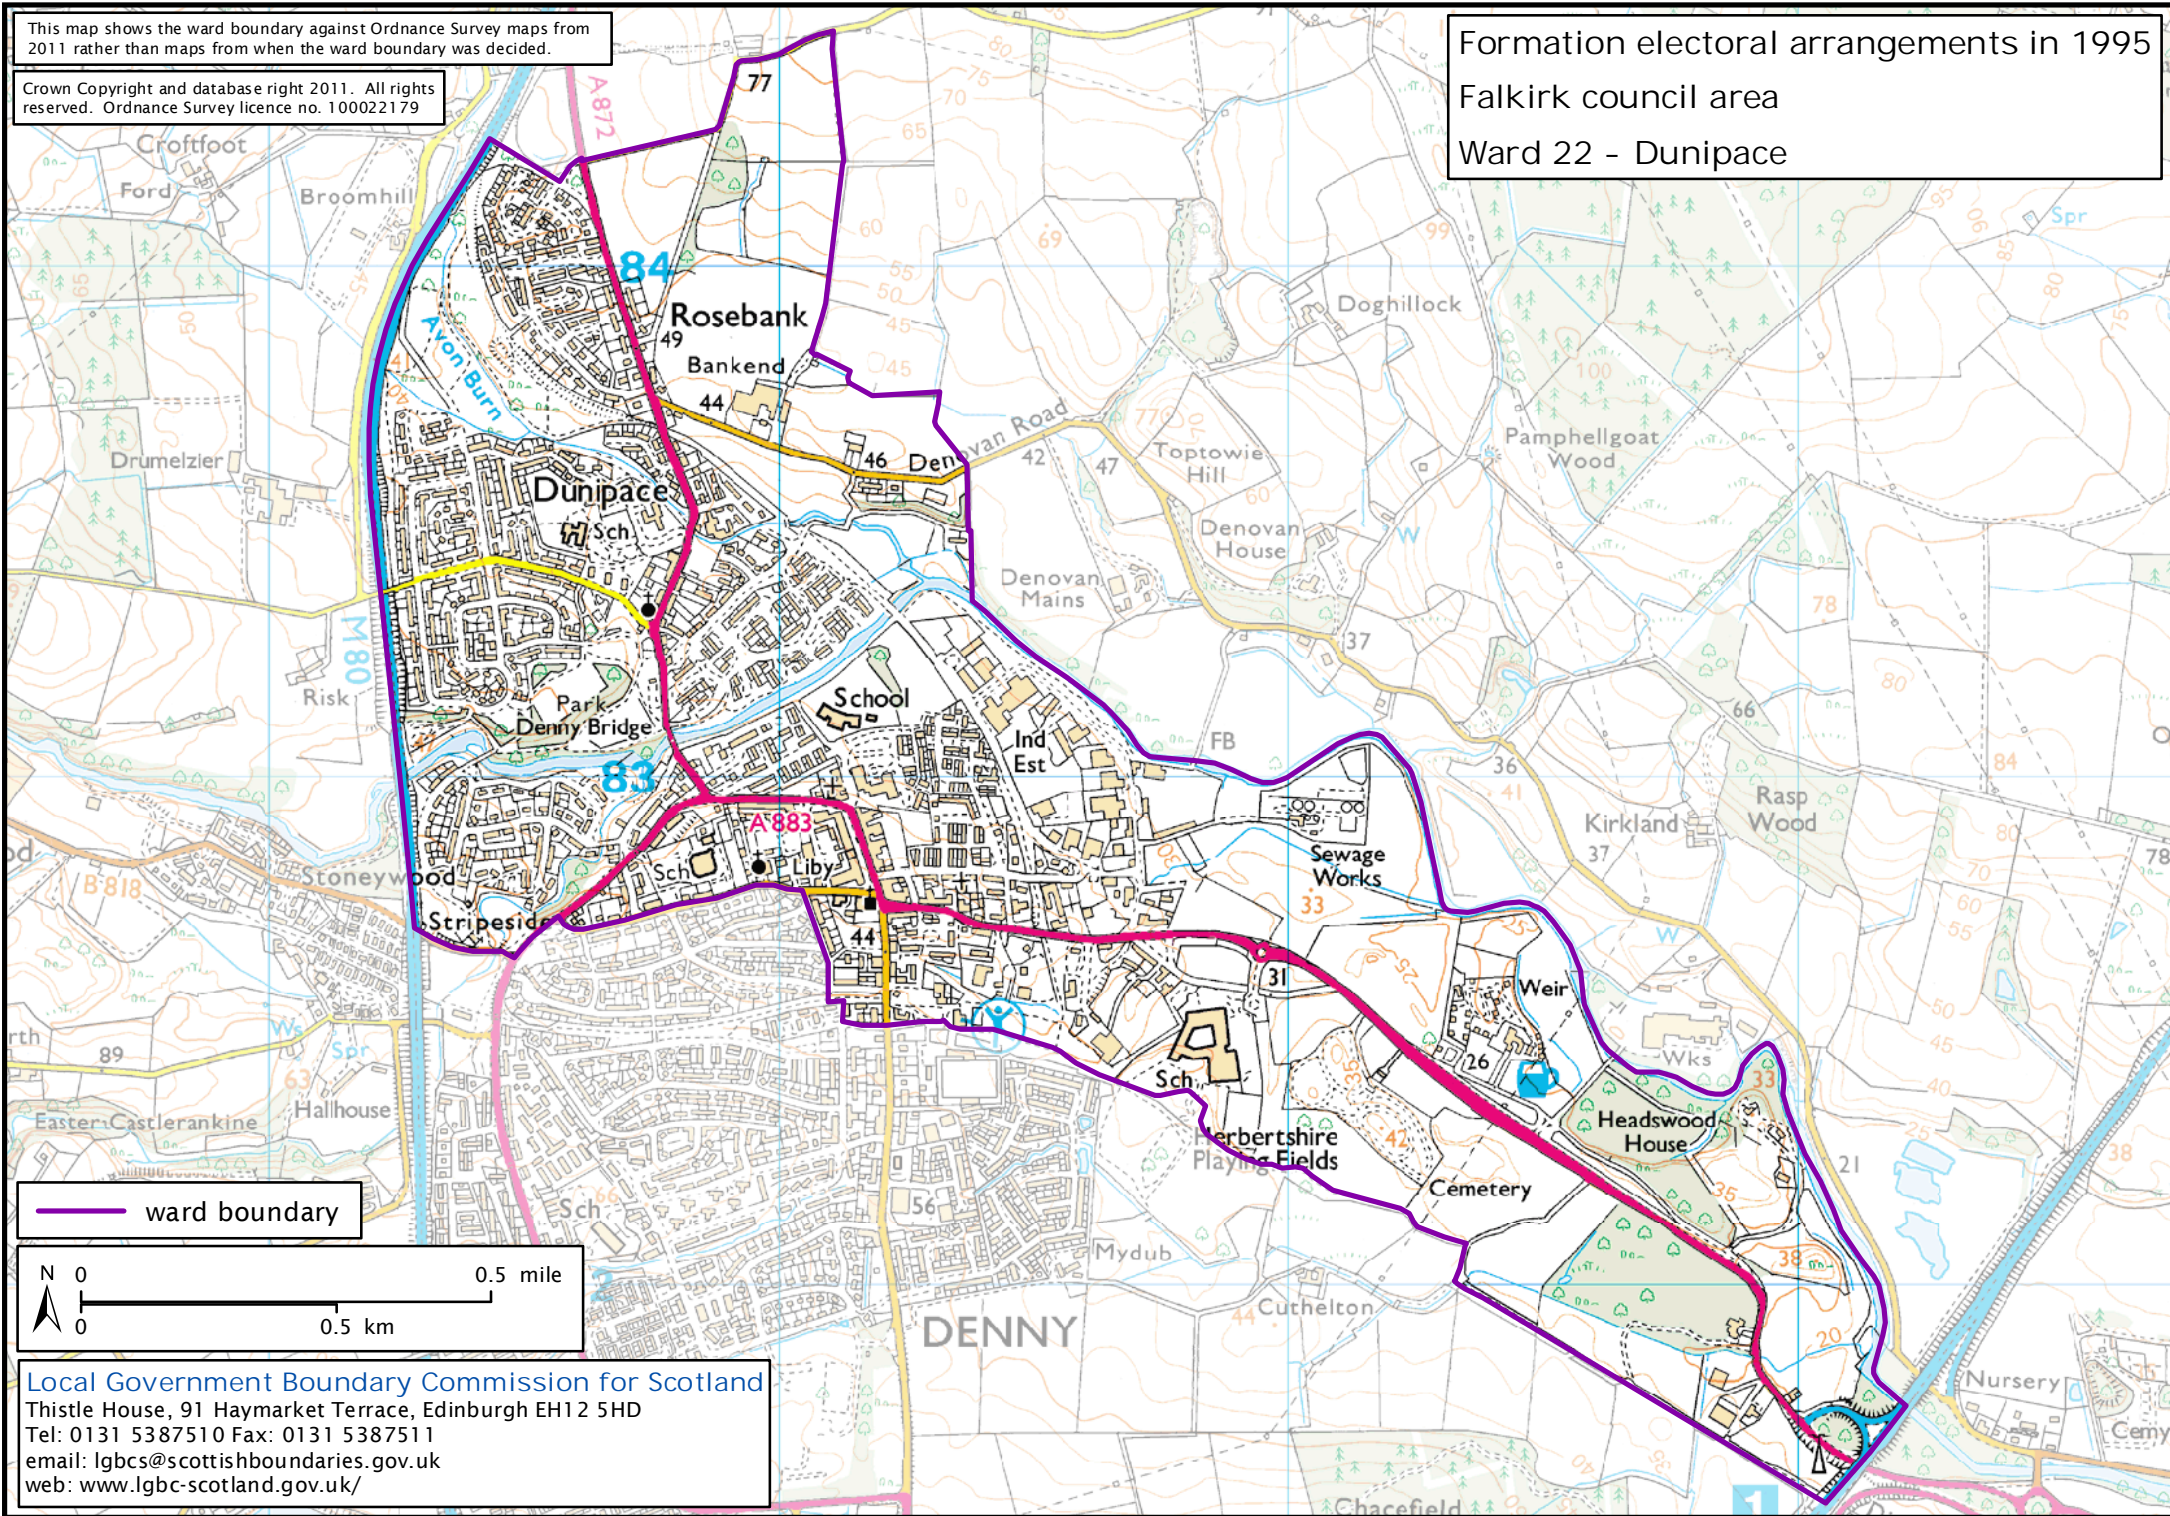

This map shows the ward boundary against Ordnance Survey maps from 2011 rather than maps from when the ward boundary was decided.

Crown Copyright and database right 2011. All rights reserved. Ordnance Survey licence no. 100022179

Formation electoral arrangements in 1995

Falkirk council area

Ward 22 - Dunipace

ward boundary

Local Government Boundary Commission for Scotland
Thistle House, 91 Haymarket Terrace, Edinburgh EH12 5HD
Tel: 0131 5387510 Fax: 0131 5387511
email: lgbc@scottishboundaries.gov.uk
web: www.lgbc-scotland.gov.uk/