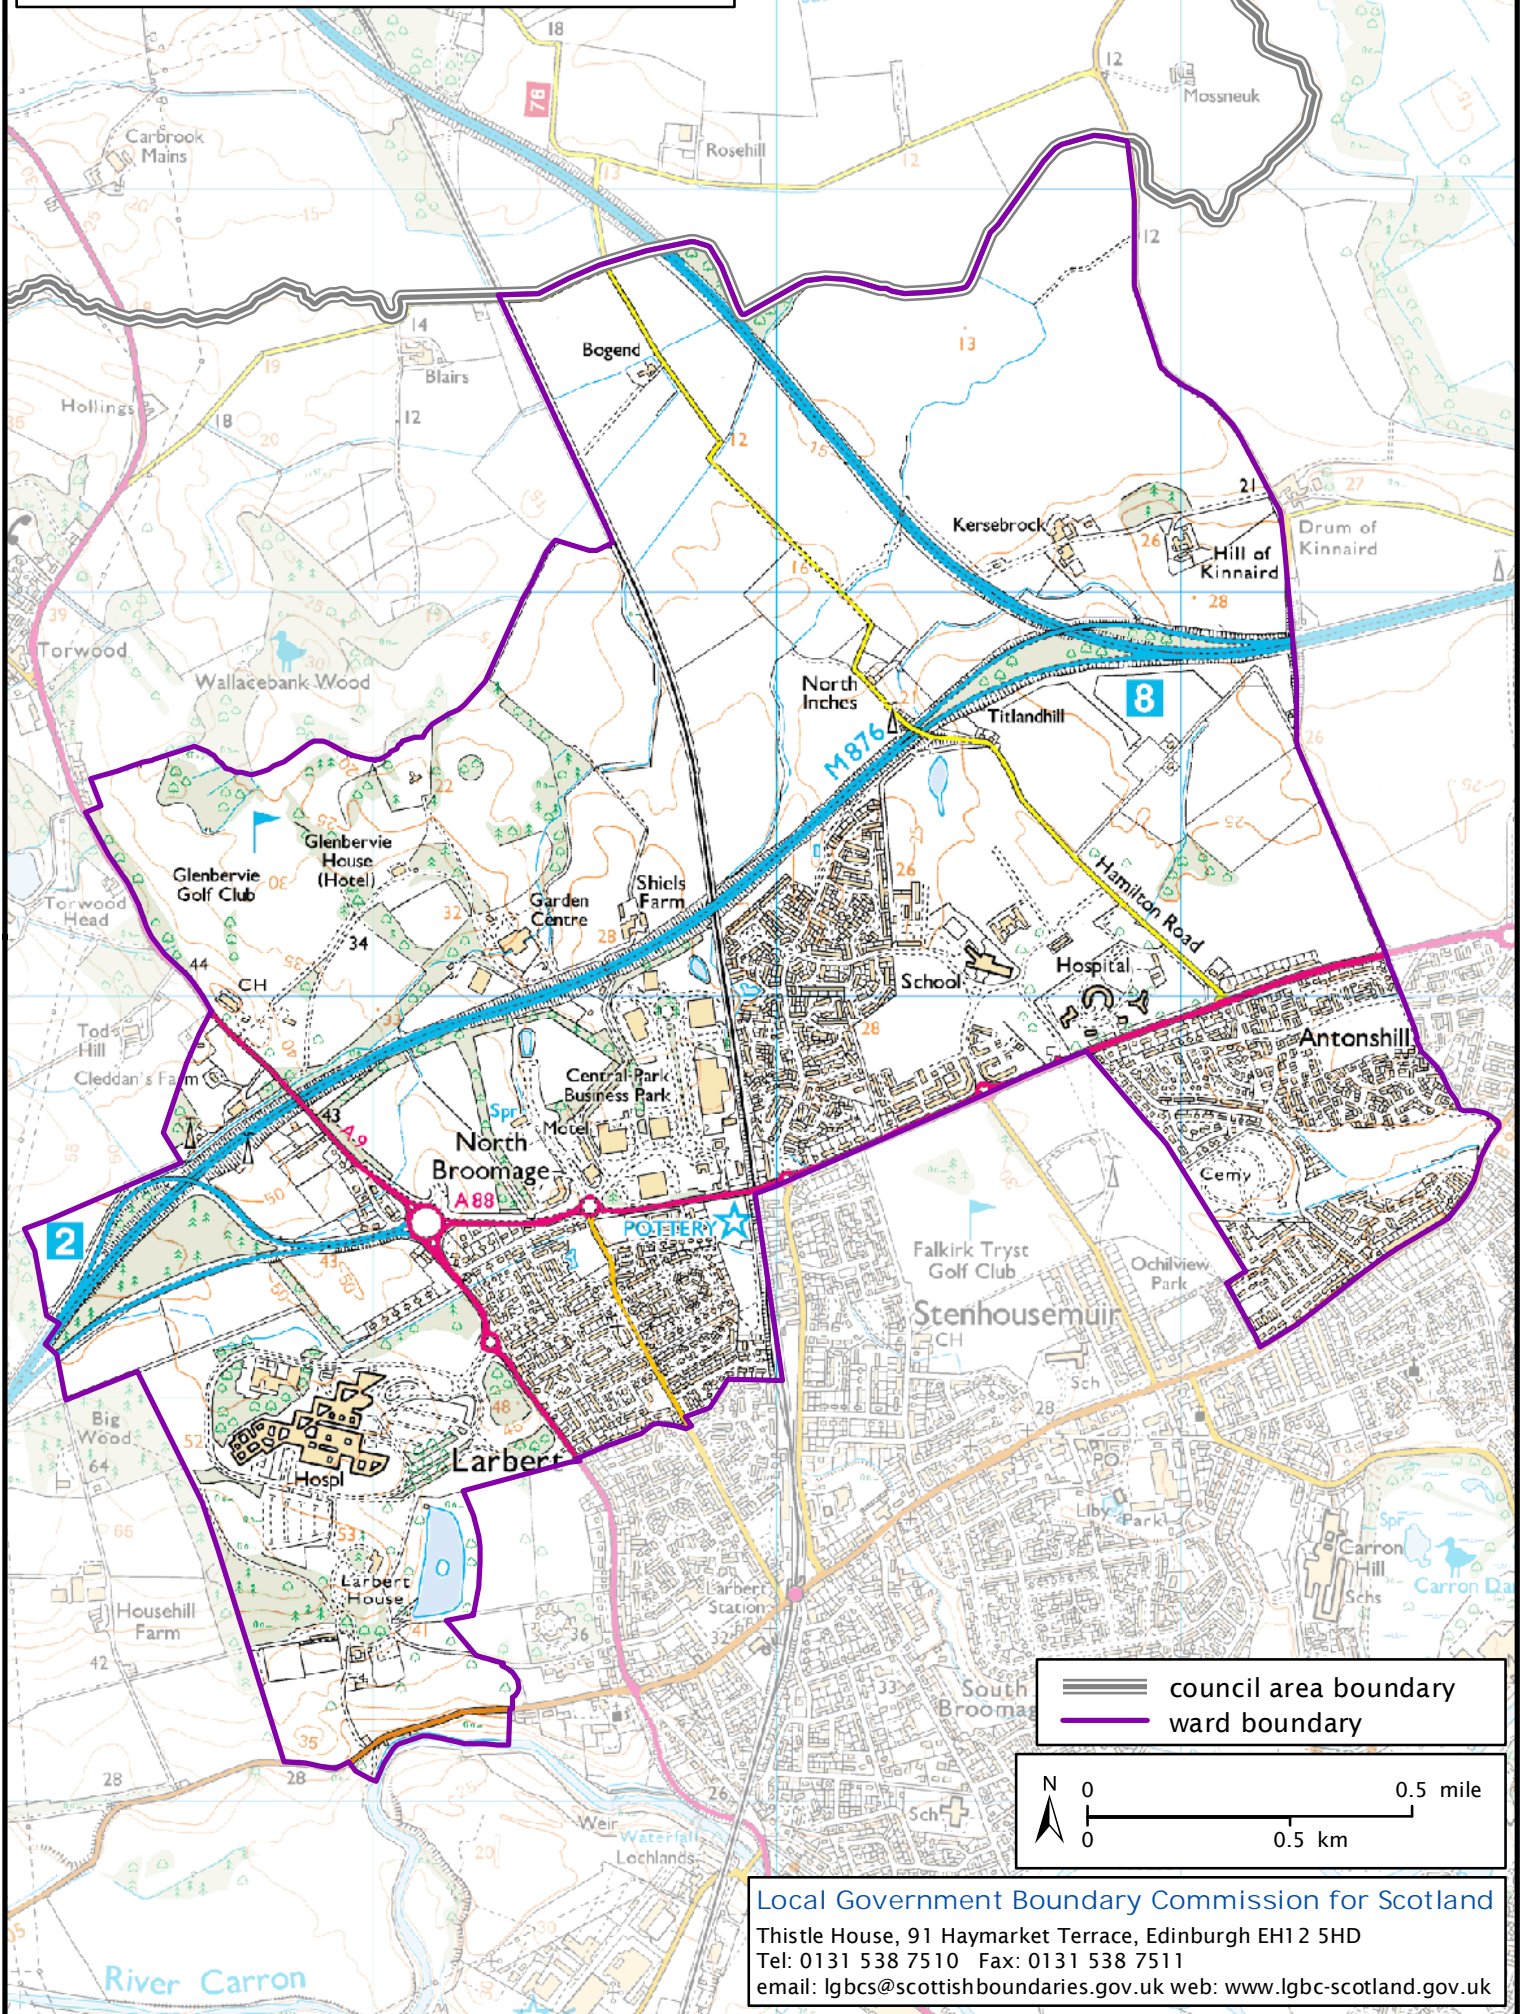

Formation electoral arrangements in 1995
Falkirk council area
Ward 23 - Stenhousemuir

This map shows the ward boundary against Ordnance Survey maps from 2011 rather than maps from when the ward boundary was decided.

Crown Copyright and database right 2011. All rights reserved. Ordnance Survey licence no. 100022179

==== council area boundary
—— ward boundary

Local Government Boundary Commission for Scotland
Thistle House, 91 Haymarket Terrace, Edinburgh EH1 2 5HD
Tel: 0131 538 7510 Fax: 0131 538 7511
email: lgbcsc@scottishboundaries.gov.uk web: www.lgbc-scotland.gov.uk