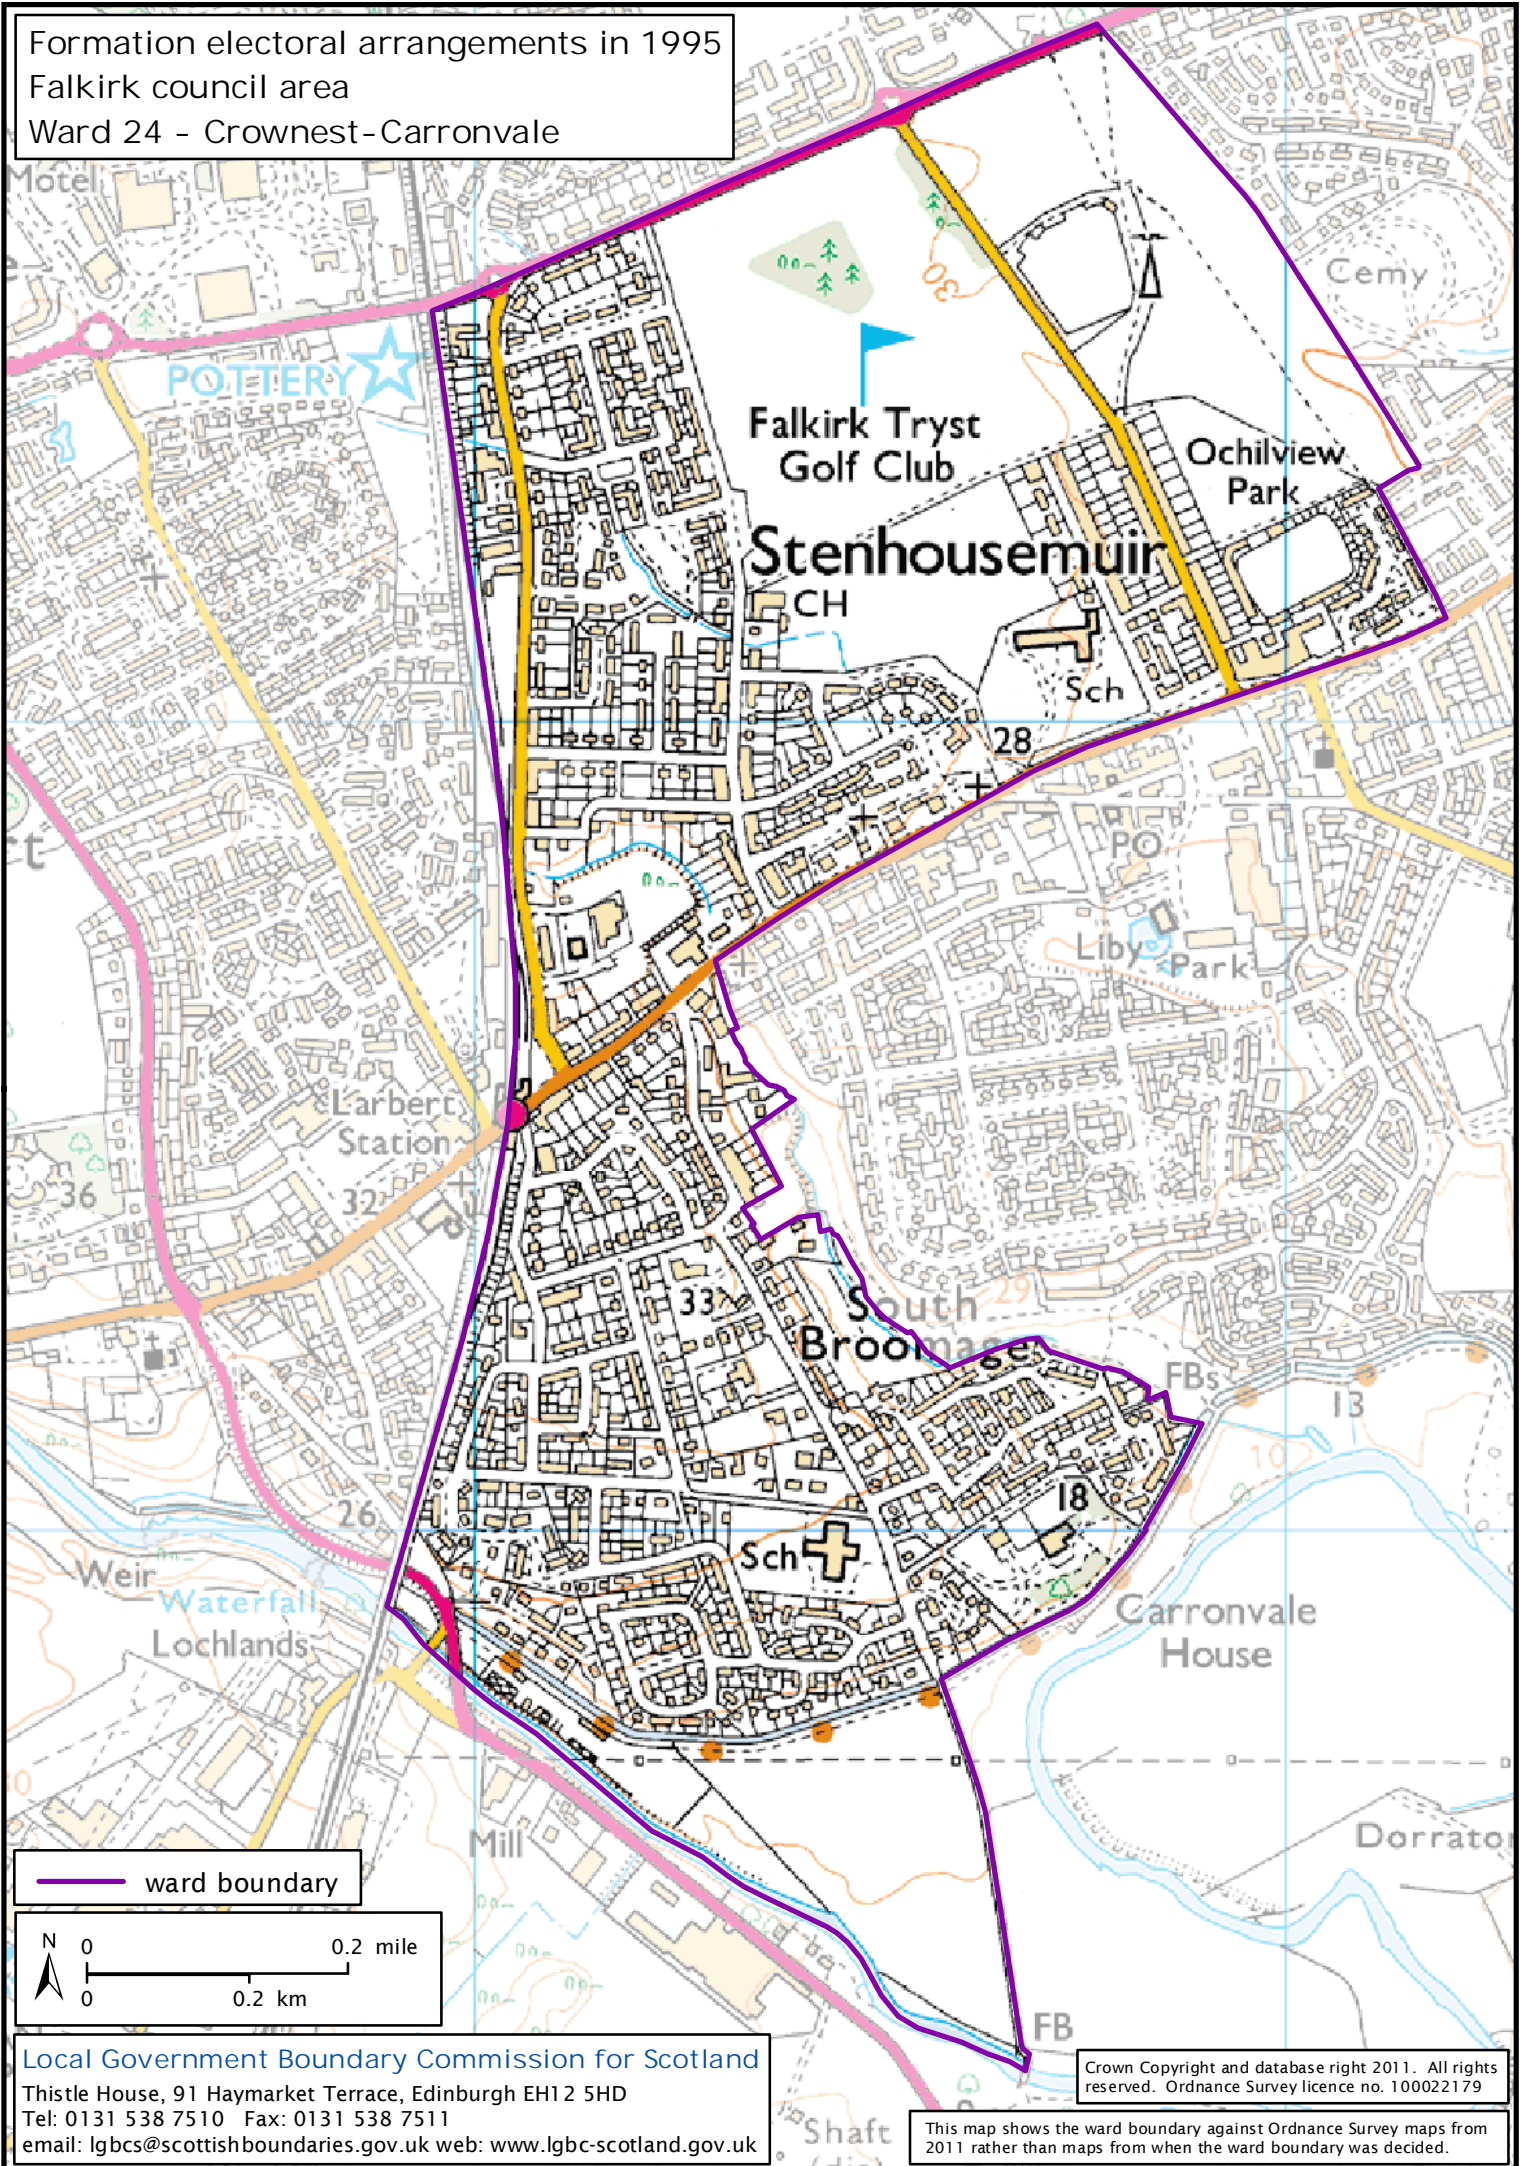

Formation electoral arrangements in 1995  
 Falkirk council area  
 Ward 24 - Crownest-Carronvale

ward boundary

Local Government Boundary Commission for Scotland  
 Thistle House, 91 Haymarket Terrace, Edinburgh EH12 5HD  
 Tel: 0131 538 7510 Fax: 0131 538 7511  
 email: lgbc@scottishboundaries.gov.uk web: www.lgbc-scotland.gov.uk

Crown Copyright and database right 2011. All rights reserved. Ordnance Survey licence no. 100022179

This map shows the ward boundary against Ordnance Survey maps from 2011 rather than maps from when the ward boundary was decided.