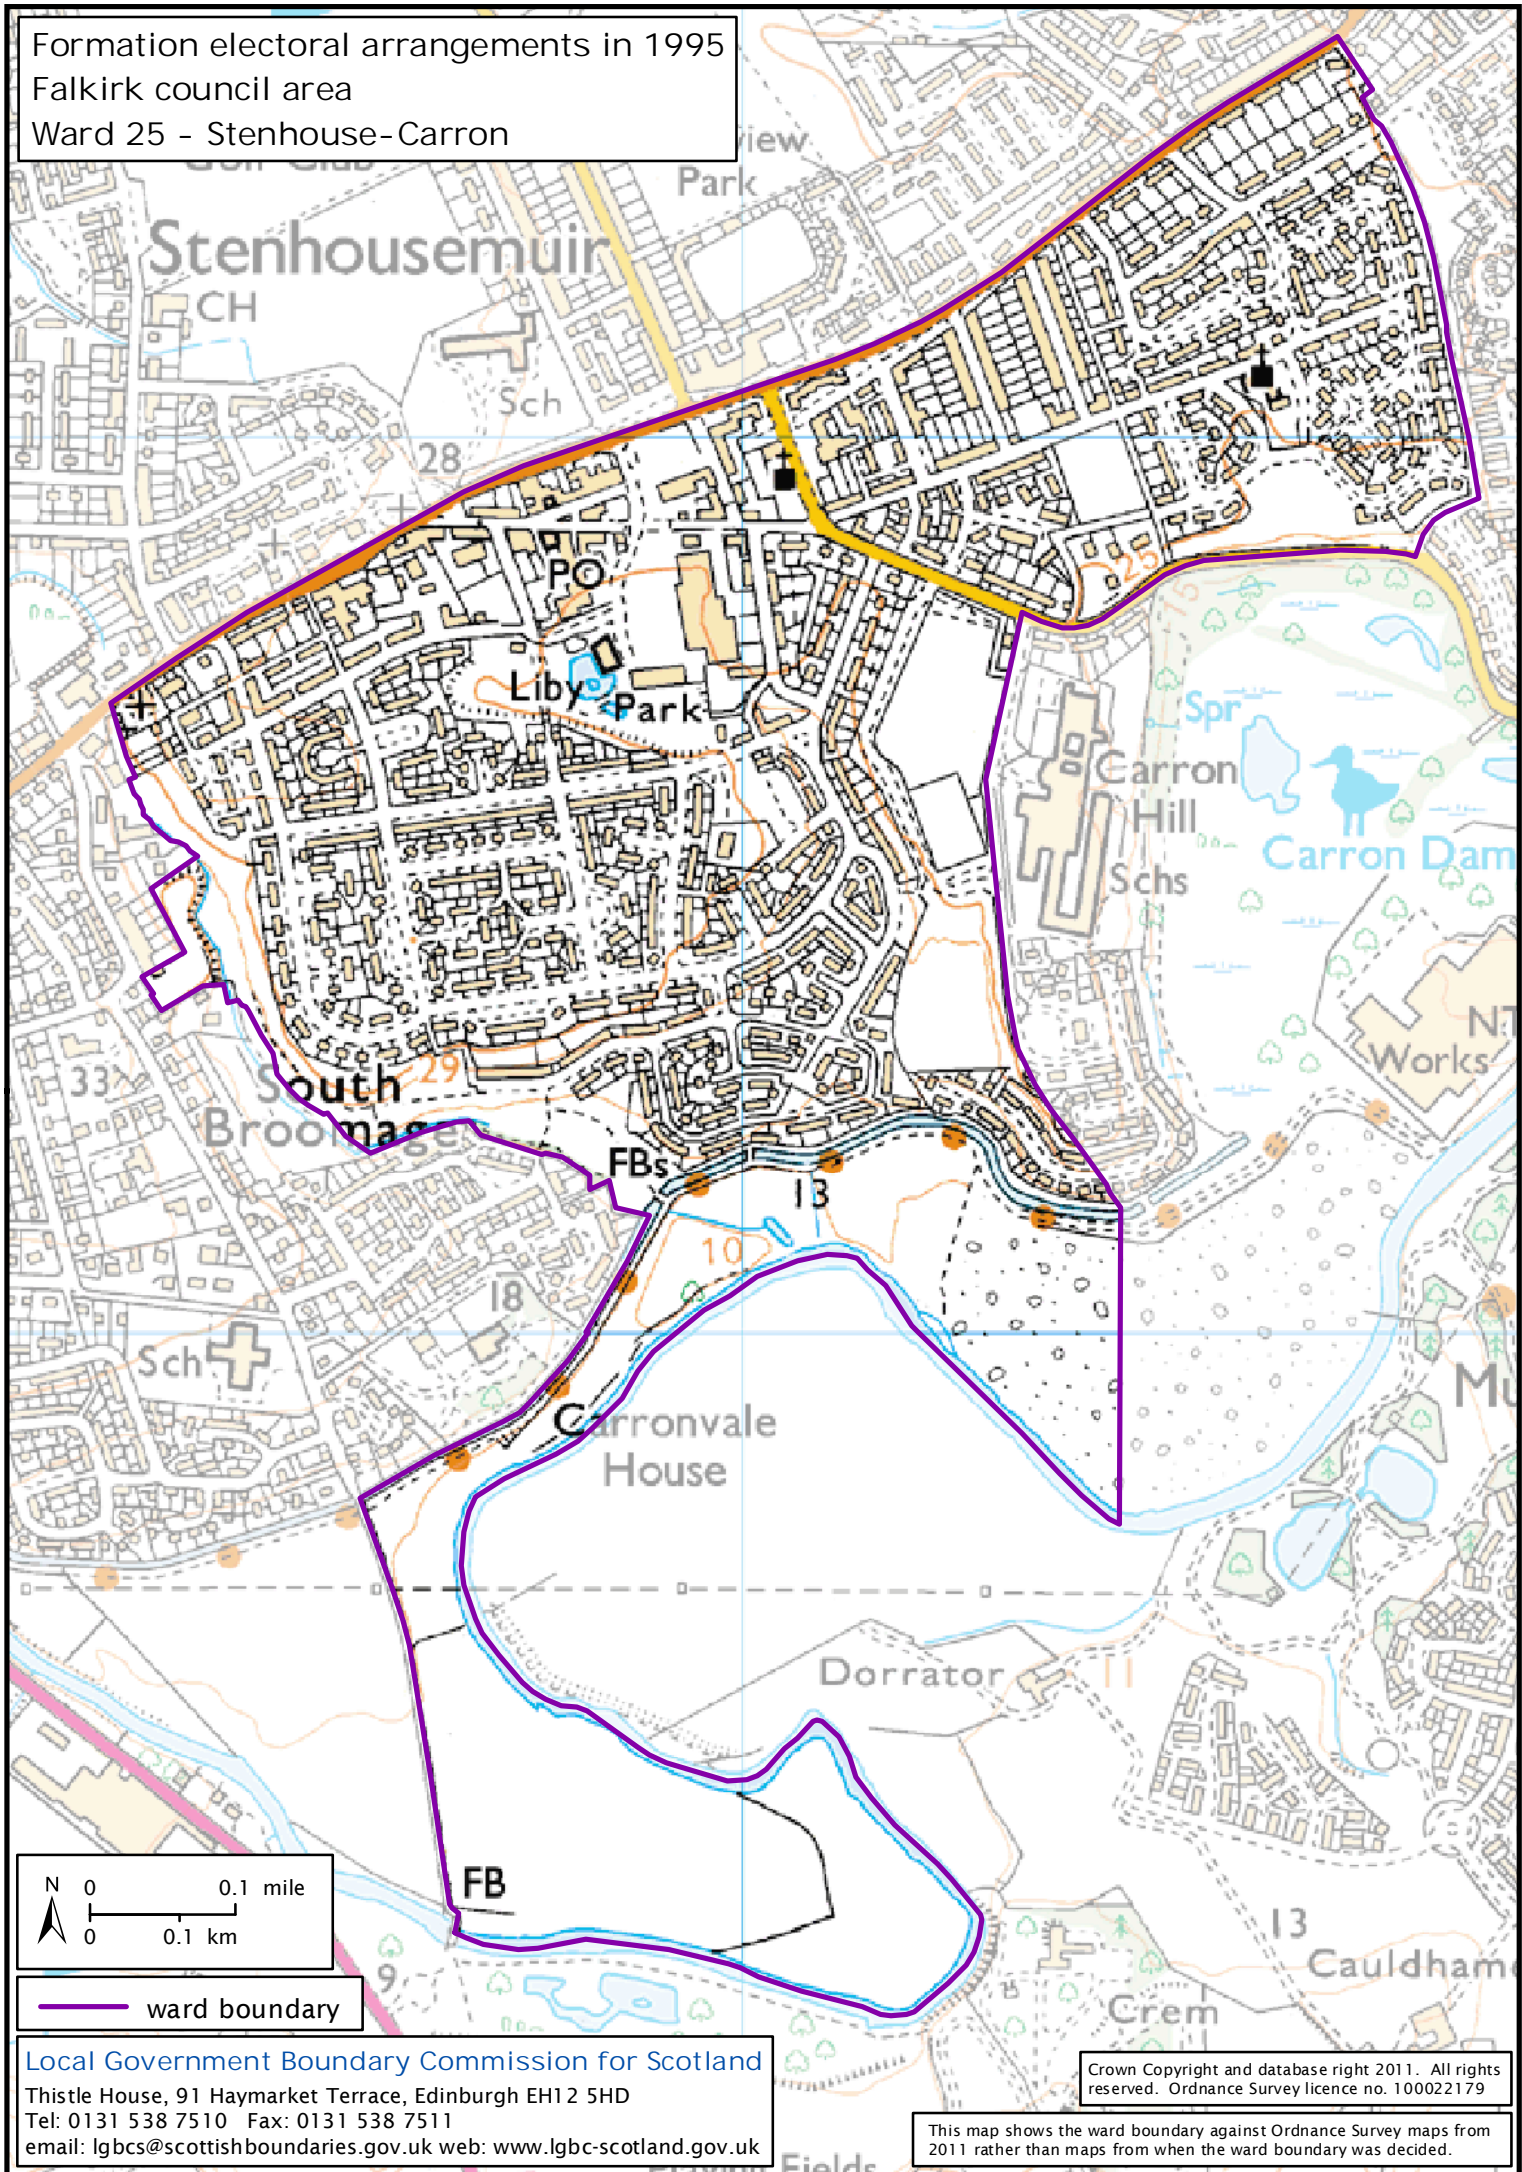

Formation electoral arrangements in 1995
Falkirk council area
Ward 25 - Stenhouse-Carron

Local Government Boundary Commission for Scotland
Thistle House, 91 Haymarket Terrace, Edinburgh EH12 5HD
Tel: 0131 538 7510 Fax: 0131 538 7511
email: lgbc@scottishboundaries.gov.uk web: www.lgbc-scotland.gov.uk

Crown Copyright and database right 2011. All rights reserved. Ordnance Survey licence no. 100022179

This map shows the ward boundary against Ordnance Survey maps from 2011 rather than maps from when the ward boundary was decided.