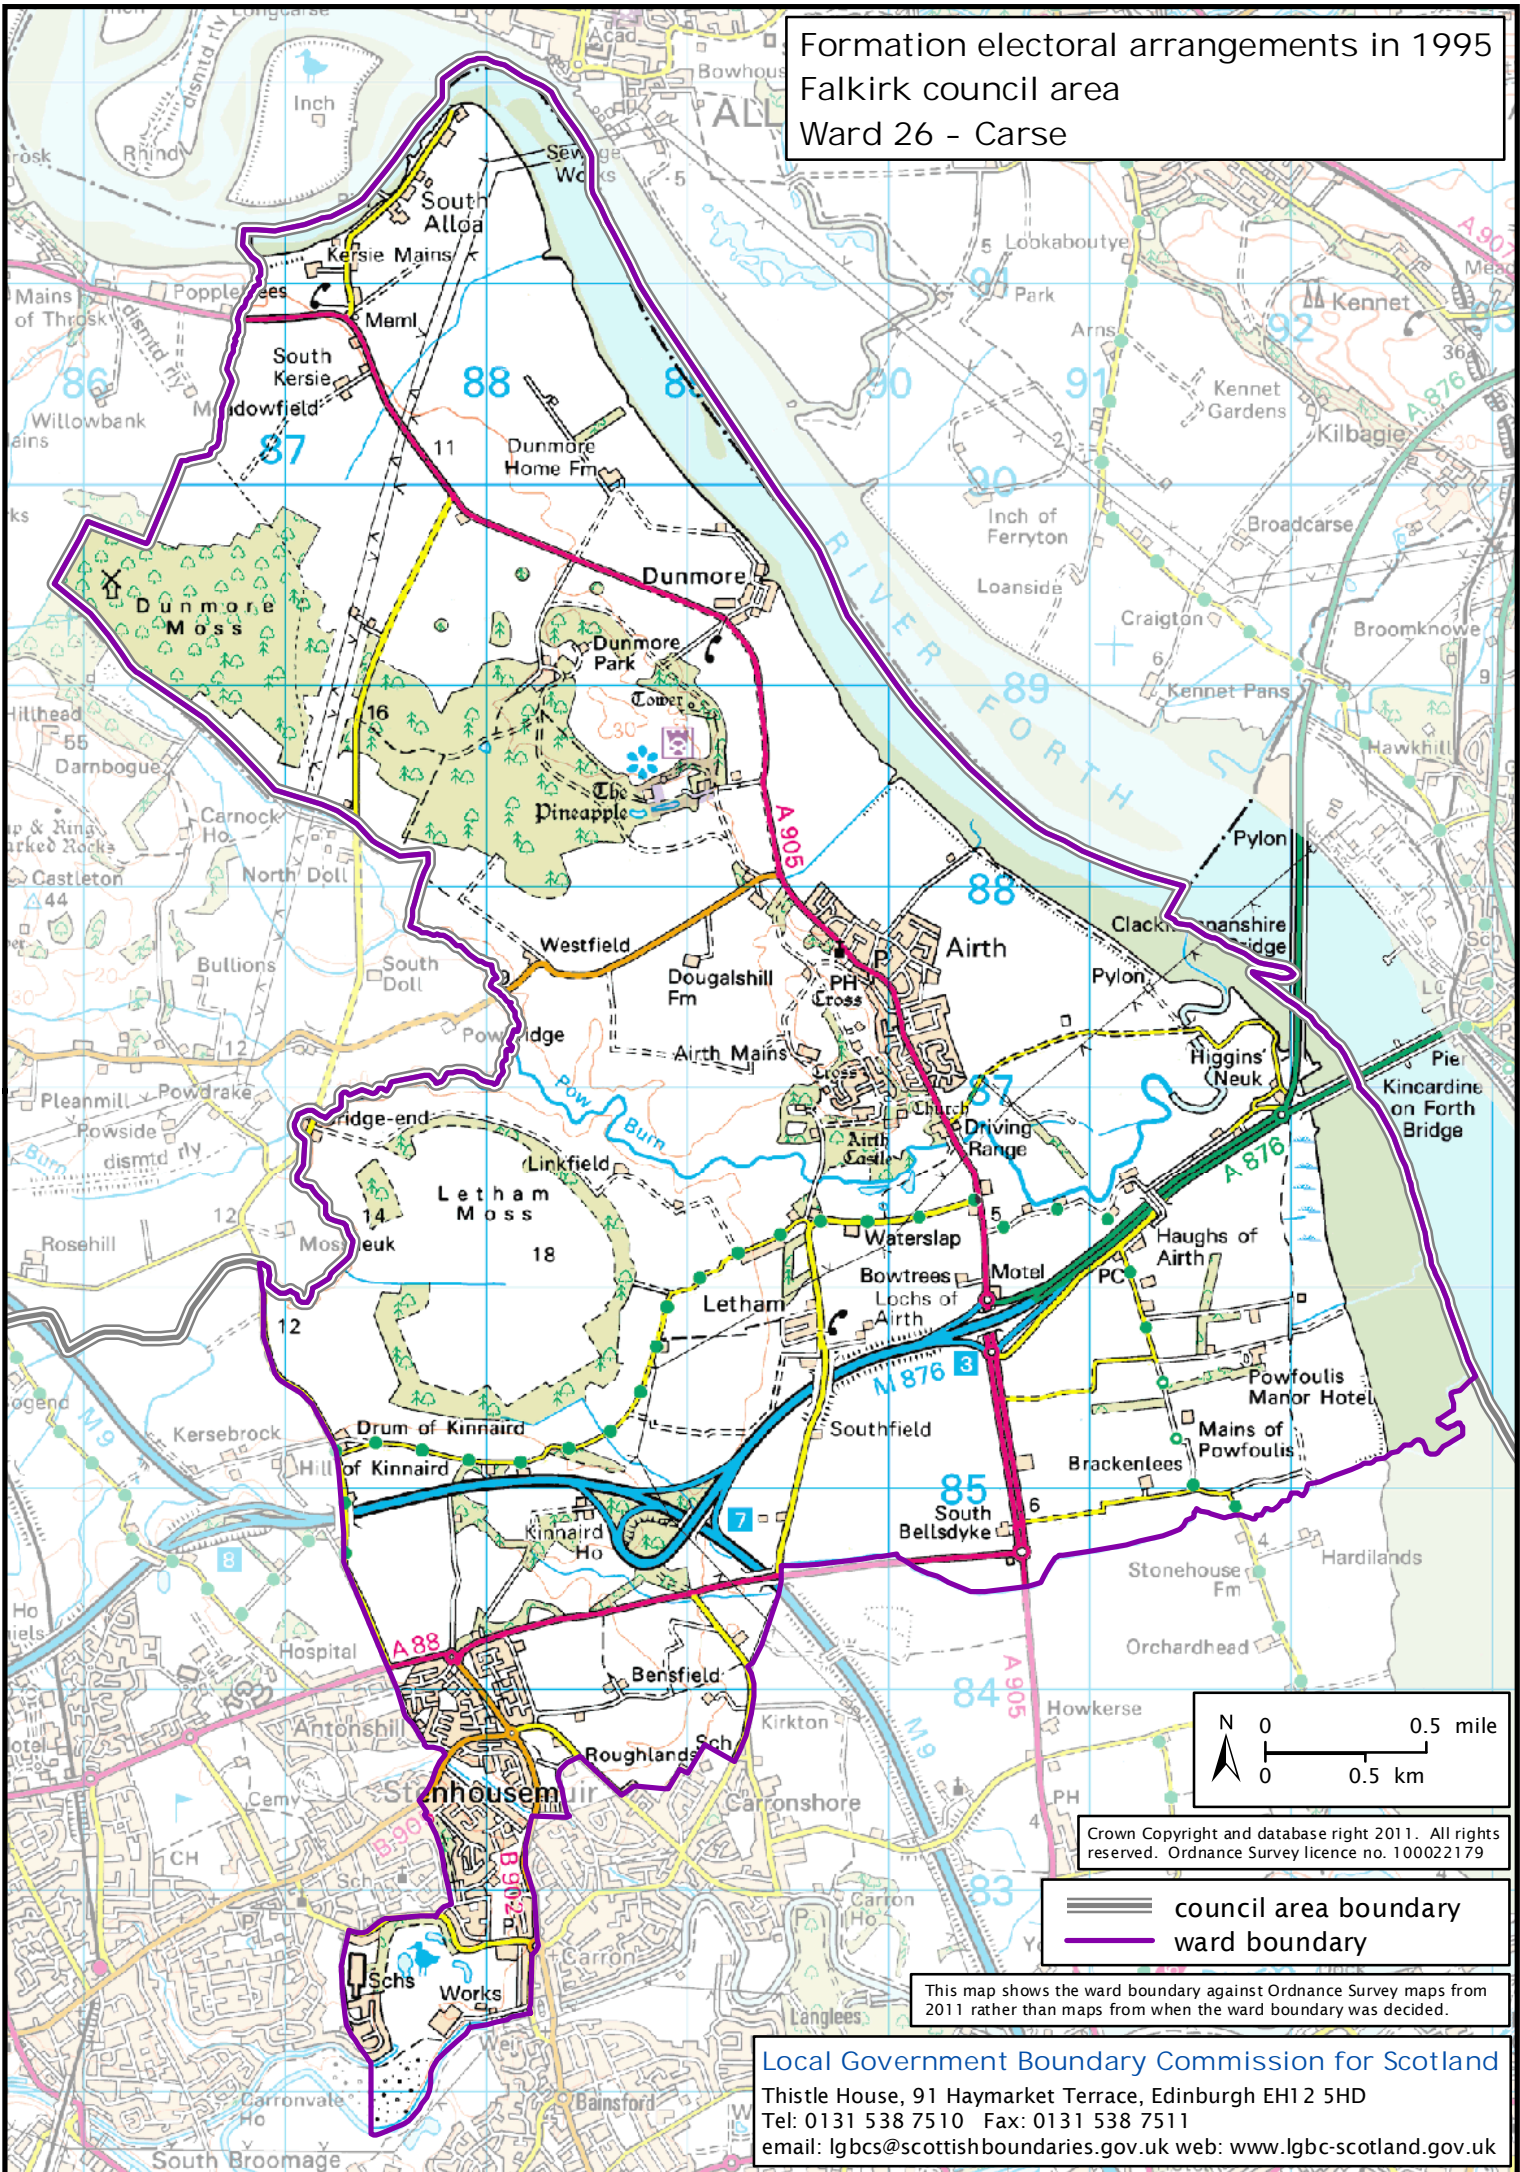

Formation electoral arrangements in 1995
 Falkirk council area
 Ward 26 - Carse

Crown Copyright and database right 2011. All rights reserved. Ordnance Survey licence no. 100022179

council area boundary
 ward boundary

This map shows the ward boundary against Ordnance Survey maps from 2011 rather than maps from when the ward boundary was decided.

Local Government Boundary Commission for Scotland
 The Commission is a body set up by the Local Government (Scotland) Act 1975 to advise the Scottish Ministers on the boundaries of local government areas in Scotland.
 Tel: 0131 538 7510 Fax: 0131 538 7511
 email: lgbc@scottishboundaries.gov.uk web: www.lgbc-scotland.gov.uk