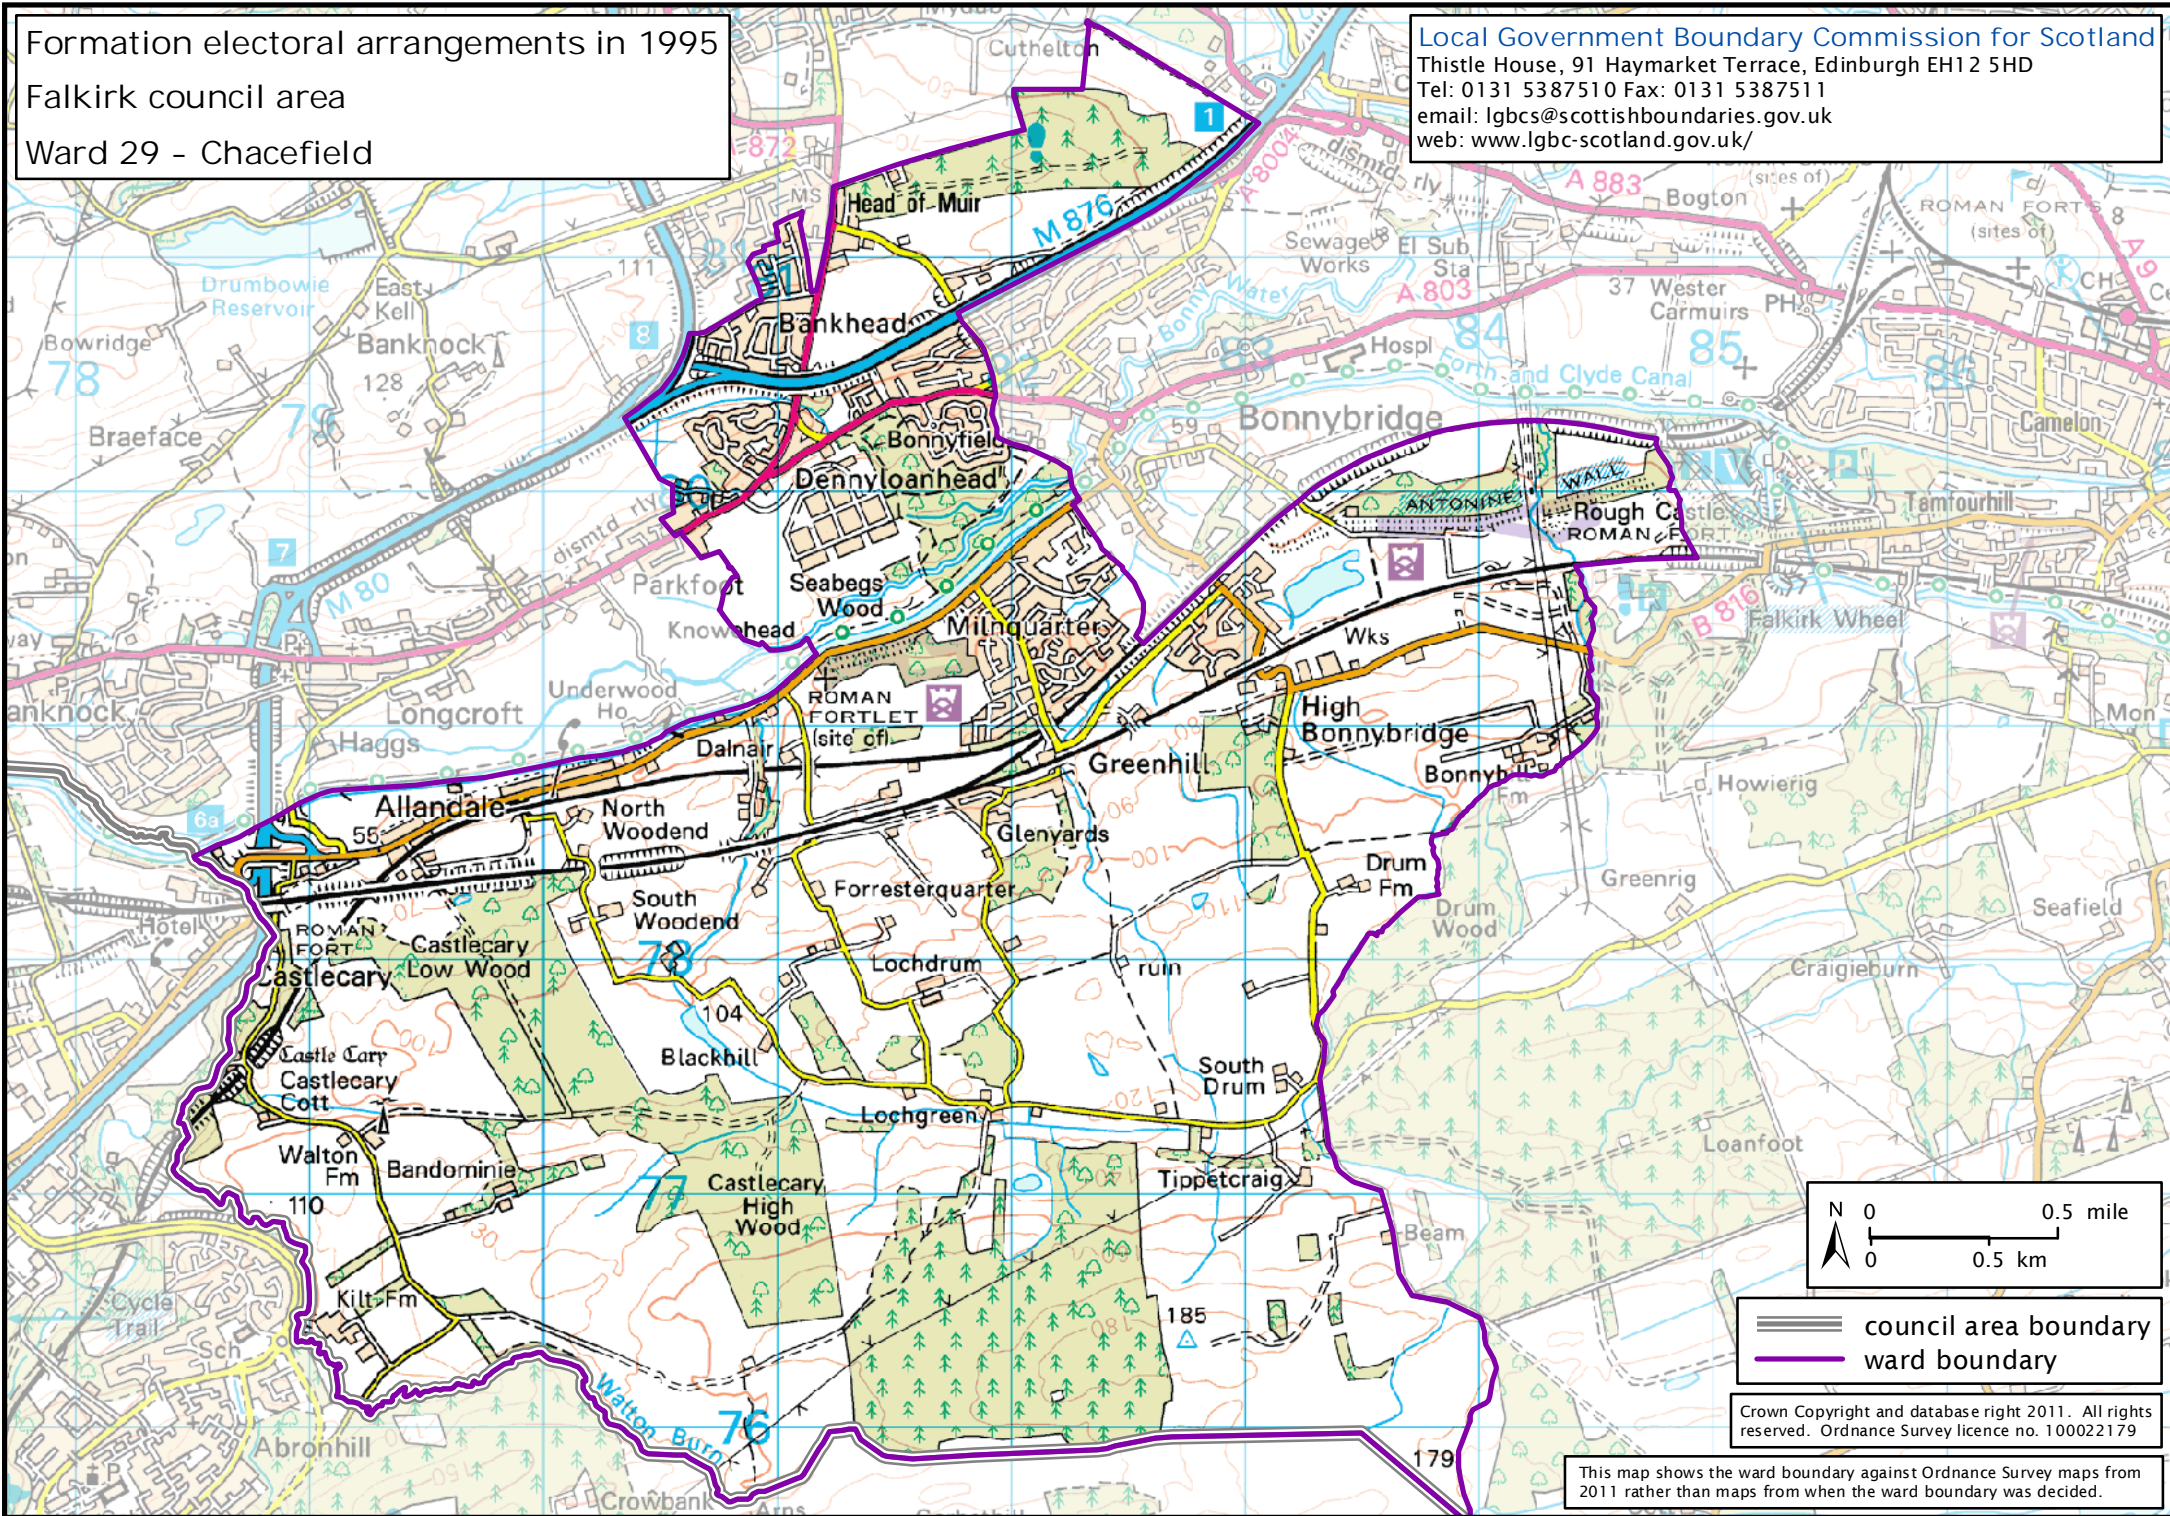

Formation electoral arrangements in 1995

Falkirk council area

Ward 29 - Chacefield

Local Government Boundary Commission for Scotland

Thistle House, 91 Haymarket Terrace, Edinburgh EH12 5HD

Tel: 0131 5387510 Fax: 0131 5387511

email: lgbc@scottishboundaries.gov.uk

web: www.lgbc-scotland.gov.uk/

— council area boundary
— ward boundary

Crown Copyright and database right 2011. All rights reserved. Ordnance Survey licence no. 100022179

This map shows the ward boundary against Ordnance Survey maps from 2011 rather than maps from when the ward boundary was decided.