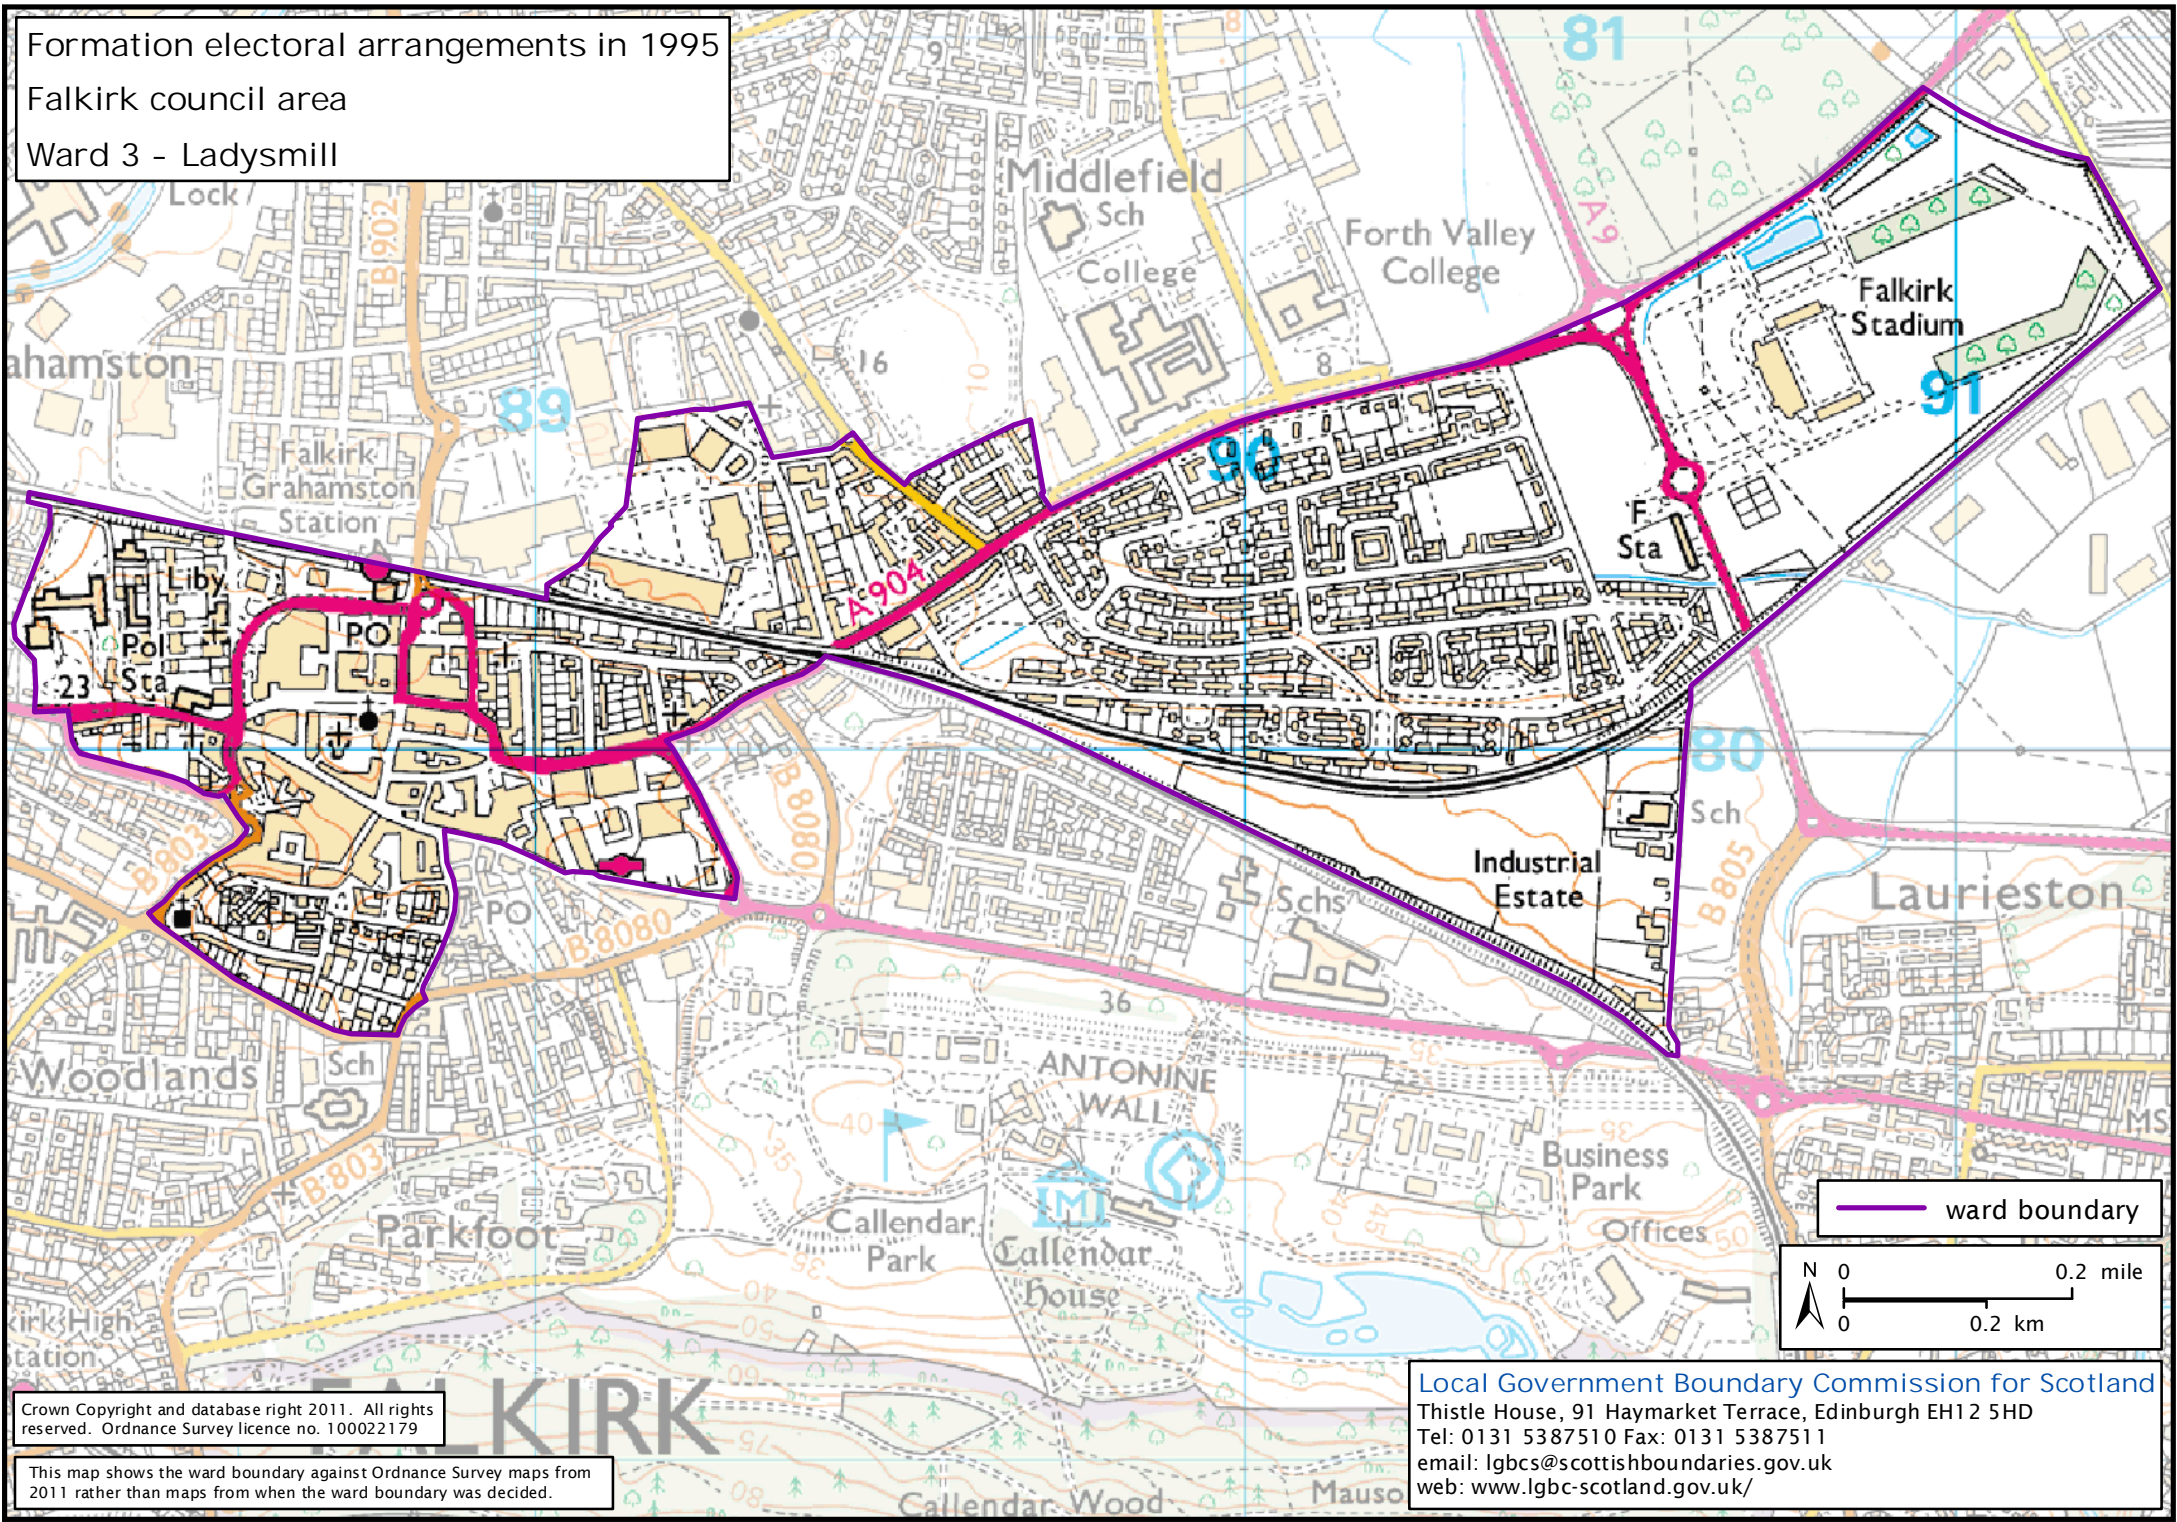

Formation electoral arrangements in 1995

Falkirk council area

Ward 3 - Ladysmill

Crown Copyright and database right 2011. All rights reserved. Ordnance Survey licence no. 100022179

This map shows the ward boundary against Ordnance Survey maps from 2011 rather than maps from when the ward boundary was decided.